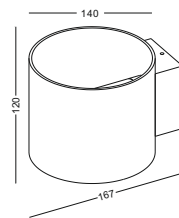

code **GD-LWA269-SL**
casing aluminum / anodized silver
lamping COB 5W / Ra>90 /430LM
Beam no lense / acrylic diffuser
2700K/3000K/4000K/6000K
installation IP20

surface customizable black paint equal to RAL9011
white paint similar to RAL9003
concrete grey paint similar to RAL7037