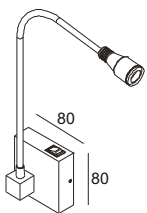

code **GD-LWA070**
casing aluminum / anodized silver
lamping LED 3W / Ra>80 / 120LM
Beam 30 degree /
2700K/3000K/4000K/6000K
installation IP20
surface customizable white paint similar to RAL9003