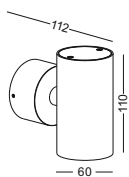

code **GD-DS031-BK**
casing aluminum / black painting
lamping Gu10 socket supplied with
a 5W LED bulb/ Ra>80 /430LM
Beam 30 degree /
2700K/3000K/4000K/6000K
installation IP20

surface
customizable
concrete grey paint
similar to RAL7037
anodized gold
brushed circular