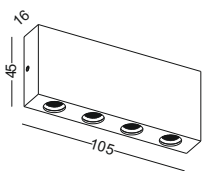

code **GD-LWA328-BK**
casing aluminum / black painting
lamping LED 2W / Ra>80 /140LM
Beam 30 degree / 2700K/3000K /4000K/6000K
lamp input DC 12V/Parallel connection
max 150pcs
installation surface mount
■ ■ ◆ CE ▽ IP20