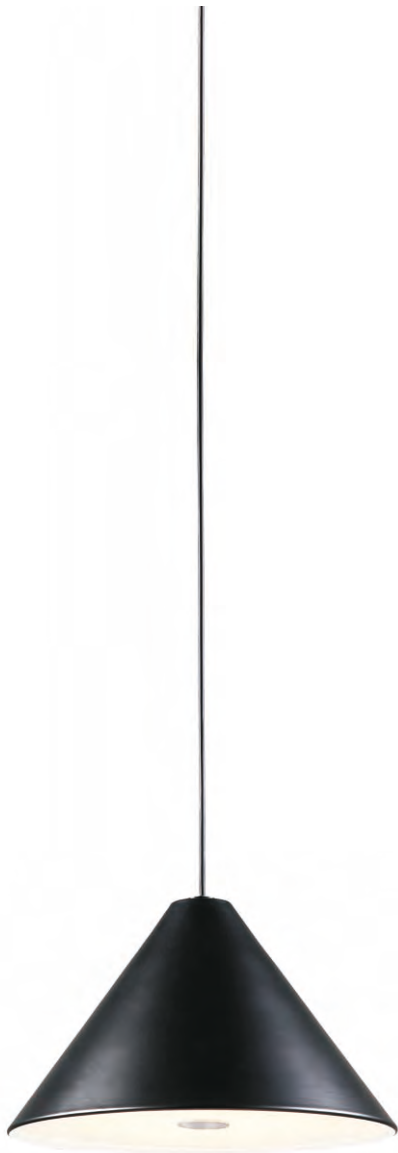

Cone -shape base with no installation nuts outside makes the whole lamp harmonious

With a little aluminum piece the acrylic cover installed on the cape diffuses the light soft and even

It has a perfect structure with no any screw or nuts outside the lamp the whole design looks so harmonius

code **GD-LPL298-BK / GD-LPL298-WT**

surface customizable concrete grey paint similar to RAL7037

casing aluminum heat sink black / white paint / steel shade / lamping SMD 10W / Ra>80 / 1000LM / acrylic diffuser / 2700K/3000K/4000K/6000K

installation IP20 lamp shade dia 250 mm x 153mm 1meter cable / cable length customizable