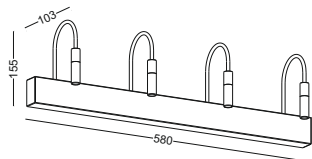

code **GD-LWA235**

casing steel / chrome plated

lamping LED 3x1W / Ra>80 /210LM

Beam acrylic diffuser /

2700K/3000K/4000K/6000K

installation IP20

surface customizable black paint equal to RAL9011
 white paint similar to RAL9003
 concrete grey paint similar to RAL7037