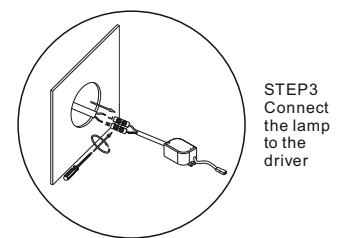

code **GD-LWA219-WT**
casing aluminum / white paint
lamping LED 3W / Ra>80 /120LM
Beam 30 degree /
2700K/3000K/4000K/6000K
installation IP20

code **GD-LWA220-WT**
casing aluminum / white paint
lamping LED 3W / Ra>80 /120LM
Beam 30 degree /
2700K/3000K/4000K/6000K
installation IP20

cut-off dia80mm
by 60mm depth hole for
installation box and driver

cut-off dia80mm
by 60mm depth hole for
installation box and driver

supplied with installation box and driver

supplied with installation box and driver

with built-in switch, when head pressed
in ,the light switched off

with built-in switch, when head pressed
in ,the light switched off

the head can be rotated 350 degree
left and right, 90 degree up and down

the head can be rotated 350 degree
left and right, 90 degree up and down

code **GD-LWA219-BK**
casing aluminum / black paint

code **GD-LWA220-BK**
casing aluminum / black paint

code **GD-LWA219-CR**
casing aluminum / chrome plated

code **GD-LWA220-CR**
casing aluminum / chrome plated

code **GD-LWA219-SL**
casing aluminum / anodized silver

code **GD-LWA220-SL**
casing aluminum / anodized silver

code **GD-LWA219-RG**
casing aluminum / anodized rose gold

code **GD-LWA220-RD**
casing aluminum / anodized rose gold

HOW IT WORKS