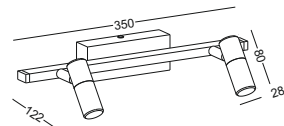

code **GD-LWA193**
casing Aluminum / anodized black
lamping LED 2x3W / Ra>80 /240LM
Beam acrylic diffuser /
2700K/3000K/4000K/6000K
installation IP20

---

surface customizable anodized silver sandblasted