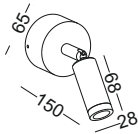

code **GD-LWA205**
casing aluminum / anodized black
lamping LED 3W / Ra>80 / 120LM
Beam 30 degree /
2700K/3000K/4000K/6000K
installation IP20

surface customizable white paint similar to RAL9003
concrete grey paint similar to RAL7037