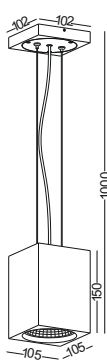

LEDPENDANT MEASUREMENTS

GD-LPL186