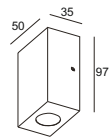

code **GD-HL025/2**

casing aluminum / anodized silver

lampping LED 2x1W / Ra>80 / 140LM

Beam 10 degree /
2700K/3000K/4000K/6000K
red / green /blue

installation IP20

surface customizable black paint
equal to RAL9011
 white paint
similar to RAL9003
 concrete grey paint
similar to RAL7037