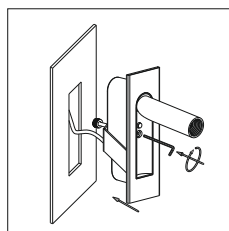

STEP4
Put the
lamp into
the hole,
drive the
screw to
the
opposite
direction
to fasten
the metal
part

STEP5
Pull out
the lamp
head
and light
it on

THE BEST READING LAMP EVER DESIGNED
 360 DEGREE FREE TURNING
 DEEP RECESSED LIGHT
 FOR ANTI-GLARE PURPOSE
 TURNING BACK AND SWITCHED OFF
 SMART AND EASY INSTALLATION
 BY SCREWING IN ONE NUT
 CHROME /GOLD PLATED
 BLACK / WHITE PAINTING
 FOUR FINISHINGS AVAILABLE
 SMALL/BIG TWO SIZES OPTIONAL