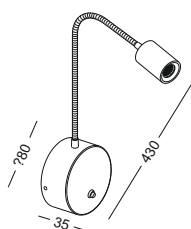

code **GD-HL9003/1**
casing aluminum / anodized silver
lamping LED 3W / Ra>80 /120LM
Beam 30 degree /
2700K/3000K/4000K/6000K
installation IP20

---

surface customizable white paint similar to RAL9003