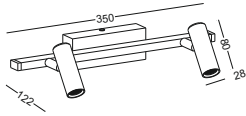

code **GD-LWA189**
casing Aluminum / anodized black
lamping LED 2x3W / Ra>80 /240LM
Beam 30 degree /
2700K/3000K/4000K/6000K

installation IP20

surface customizable anodized silver sandblasted