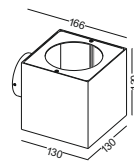

code **GD-LWA300E-WT**
casing aluminum / white paint
lamping LED 6W / Ra>90 / 500LM
Beam 90 degree /
2700K/3000K/4000K/6000K
installation IP65

surface customizable black paint equal to RAL9011
concrete grey paint similar to RAL7037