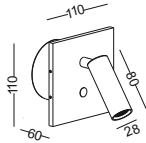

 cut-off dia80mm
 by 60mm depth hole for
 installation box and driver

if there is no enough space
 for the box, we can supply
 an aluminum ring for insta-
 llatoin.

cut-off dia80mm
by 60mm depth hole for
installation box and driver