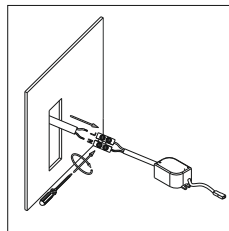

STEP2
Put the
driver
and
connect
to the
main