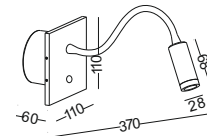

cut-off dia82mm
by 60mm depth hole for
installation box and driver

if there is no enough space
for the box, we can supply
an aluminum ring for installation.