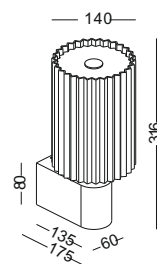

code **GD-LWA289-GD**
casing aluminum / anodized gold
lamping LED 12W / Ra>80 / 1200LM
Beam up and down light / acrylic cover
2700K/3000K/4000K/6000K
installation IP20

surface customizable white paint
similar to RAL9003