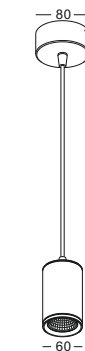

LEDPENDANT MEASUREMENTS

GD-LPL119