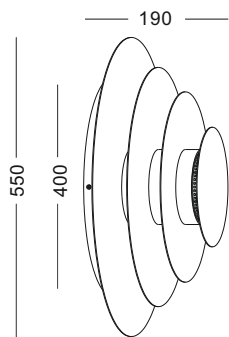

**installation
in different
directions**

code **GD-LWA377**
 casing steel / white painting
 lamping COB 5W / Ra>90 /430LM
 Beam 20 degree
 2700K/3000K/4000K/6000K
 installation     IP20

code **GD-LWA378**
 casing steel / white painting
 lamping COB 5W / Ra>90 /430LM
 Beam 20 degree
 2700K/3000K/4000K/6000K
 installation     IP20