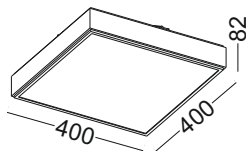

surface customizable

- black paint equal to RAL9011
- concrete grey paint similar to RAL7037
- anodized silver brushed linear