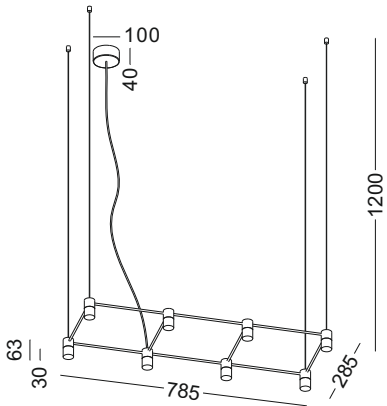

MEASUREMENTS FOR THE PENDENTS

GD-LPL339

GD-LPL340

GD-LPL341