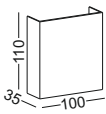

code **GD-LWA165**
casing aluminum / anodized silver
lamping LED 6W / Ra>80 /240LM
Beam no lense /
2700K/3000K/4000K/6000K
installation IP20

surface customizable black paint equal to RAL9011
white paint similar to RAL9003
concrete grey paint similar to RAL7037