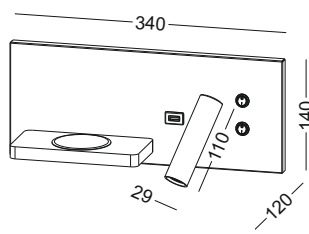

wireless charging board
on the left side

code **GD-LWA417-BK**

casing steel / black painting

lamping LED 3W spot+4W background light
/ Ra>80 /120LM+400lm

Beam 30 degree for the spot
2700K/3000K/4000K/6000K

installation IP20

Wireless charging 5V / 0.1-1A

USB charging 5V / 2A

code **GD-LWA417-WT**

casing steel / white painting

lamping LED 3W spot+4W background light
/ Ra>80 /120LM+400lm

Beam 30 degree for the spot
2700K/3000K/4000K/6000K

installation IP20

Wireless charging 5V / 0.1-1A

USB charging 5V / 2A