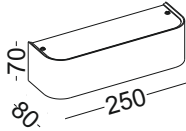

code **GD-LWA149-SL**
casing Aluminum / anodized silver
lamping LED 8W / Ra>80 /800LM
Beam up and down light /
2700K/3000K/4000K/6000K
installation IP20

surface customizable black paint equal to RAL9011
white paint similar to RAL9003
concrete grey paint similar to RAL7037

code **GD-LWA150-SL**
casing Aluminum / anodized silver
lamping LED 12W / Ra>80 /1200LM
Beam up and down light /
2700K/3000K/4000K/6000K
installation IP20

surface customizable black paint equal to RAL9011
white paint similar to RAL9003
concrete grey paint similar to RAL7037