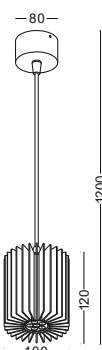

LEDPENDANT MEASUREMENTS

GD-LPL155