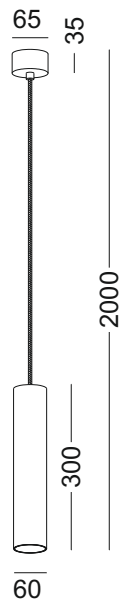

MEASUREMENTS FOR THE PENDENTS

GD-LPL230

GD-LPL218

GD-LPL300