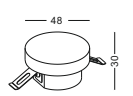

- dia 45x95mm for installation box for concrete wall
- dia 40mm recessed for wooden wall

supply with aluminum installation box