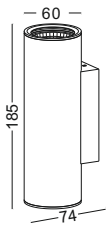

code **GD-LWA116**
casing aluminum / anodized silver
lamping cob 2x5W / Ra>90 / 860LM
Beam 38 degree /
2700K/3000K/4000K/6000K
installation IP20

surface customizable black paint equal to RAL9011
white paint similar to RAL9003
concrete grey paint similar to RAL7037