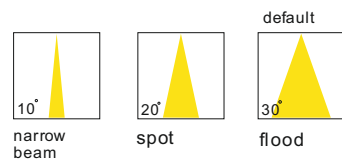

surface customizable

anodized silver brushed circular

anodized gold sandblasted

concrete grey paint similar to RAL7037

code **GD-LWA315-CR**

casing aluminum+beech

finishing chrome plated

lamping LED 3W

Lumens 120LM

CRI Ra>80

Beam 10 / 20 / 30 degree

lamp color 2700K/3000K/4000K/6000K

with touching sensor switch

lens available