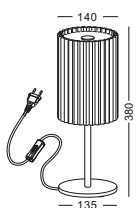

code **GD-LTL032-GD**
casing aluminum / anodized gold
lamping LED 2x6W / Ra>80 / 1200LM
Beam acrylic diffuser / up and down light
2700K/3000K/4000K/6000K
installation IP20

code **GD-LTL032-SL**
casing aluminum / anodized silver

code **GD-LTL032-BK**
casing aluminum / anodized black