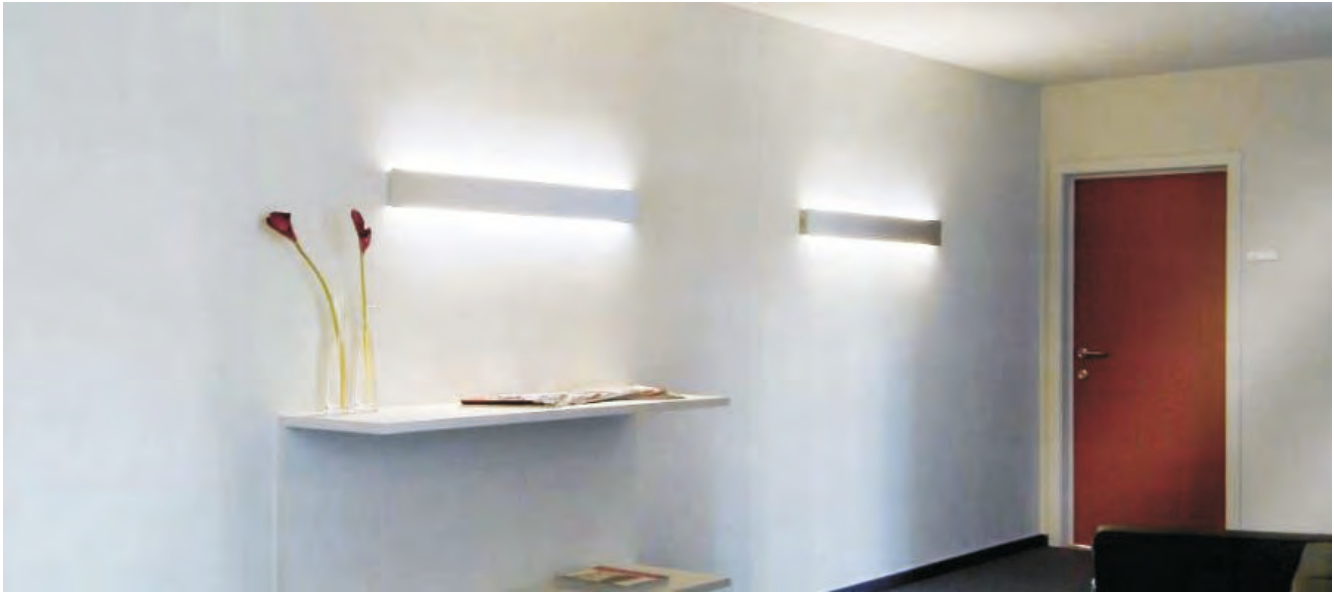

finishing black painting +anodized gold

lampping SMD 2W / Ra>80 /200LM

Beam 2700K/3000K/4000K/6000K

installation     IP20

surface customizable  white paint similar to RAL9003

 black paint equal to RAL9011

code **GD-LWA149-WT**
 casing aluminum / white paint
 lamping LED 8W / Ra>80 / 800LM
 Beam indirect light
 2700K/3000K/4000K/6000K
 installation IP20