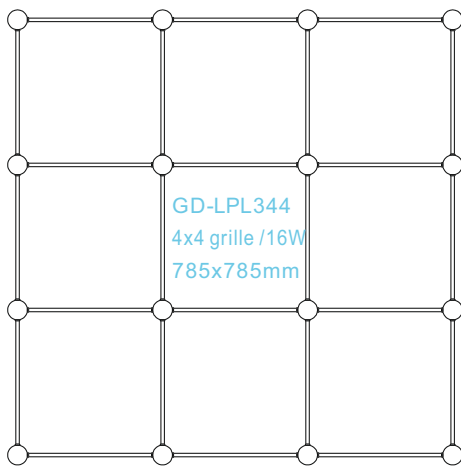

what we have in standard