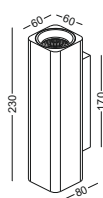

code **GD-LWA265**
casing aluminum / white paint
lamping cob 2x6W / Ra>90 / 1000LM
Beam 23 degree /
2700K/3000K/4000K/6000K
installation IP20

surface customizable black paint equal to RAL9011

concrete grey paint similar to RAL7037