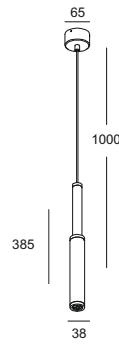

LEDPENDANT MEASUREMENTS

GD-LPL149