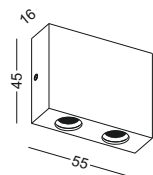

code **GD-LWA326-GR**
casing aluminum / grey painting
lamping LED 1W / Ra>80 /70LM
Beam 30 degree / 2700K/3000K /4000K/6000K
lamp input DC 12V/Parallel connection
max 300pcs
installation surface mount
■ ■ ◆ CE ▽ IP20