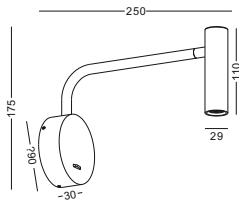

code **GD-LWA333-BK**
casing aluminum / black painting
lamping LED 3W / Ra>80 / 120LM
Beam 30 degree
2700K/3000K/4000K/6000K
installation

code **GD-LWA333-WT**
casing aluminum / white painting
lamping LED 3W / Ra>80 / 120LM
Beam 30 degree
2700K/3000K/4000K/6000K
installation