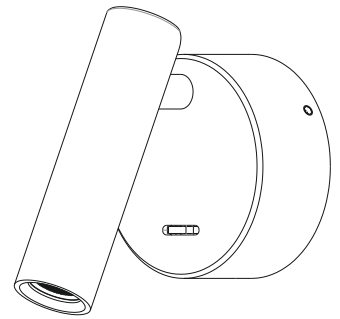

NEW RANGE OF LED READING LIGHTS