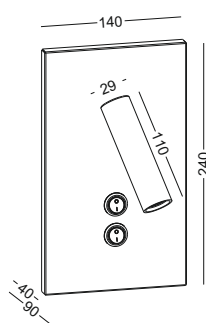

Supplied with a 4W E14 LED bulb

Spot on the right side

Spot on the right side

Spot on the bottom side

swing the arm and the spot
to change the installation

horizontal installation

vertical installation

code **GD-LWA334S-BK**
 casing steel / black painting
 lamping LED 3W spot+3W background light
 / Ra>80 /120LM+400lm
 Beam 30 degree for the spot
 2700K/3000K/4000K/6000K
 installation IP20