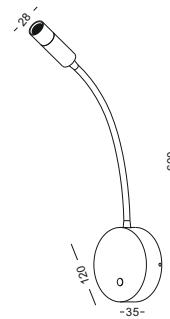

code **GD-LWA317-WT**
casing aluminum+beech
finishing white paint
lamping LED 3W
Lumens 120LM
CRI Ra>80
Beam 10 / 20 / 30 degree
lamp color 2700K/3000K/4000K/6000K

with touching sensor switch

lens available

surface customizable

- anodized silver brushed circular
- anodized gold sandblasted
- concrete grey paint similar to RAL7037

code **GD-LWA317-BK**
casing aluminum+beech
finishing anodized black
lamping LED 3W
Lumens 120LM
CRI Ra>80
Beam 10 / 20 / 30 degree
lamp color 2700K/3000K/4000K/6000K

with touching sensor switch

lens available

surface customizable

- anodized silver brushed circular
- anodized gold sandblasted
- concrete grey paint similar to RAL7037

code **GD-LWA317-CR**
casing aluminum+beech
finishing chrome plated
lamping LED 3W
Lumens 120LM
CRI Ra>80
Beam 10 / 20 / 30 degree
lamp color 2700K/3000K/4000K/6000K

with touching sensor switch

lens available

surface customizable

- anodized silver brushed circular
- anodized gold sandblasted
- concrete grey paint similar to RAL7037