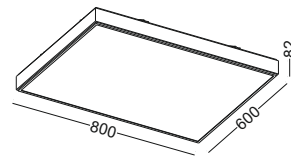

surface customizable

- black paint equal to RAL9011
- concrete grey paint similar to RAL7037
- anodized silver brushed linear

code **GD-LBL150**

casing aluminum white paint / lamping LED 48W / Ra>80 /3840LM / acrylic cover / 2700K/3000K/4000K/6000K

installation IP20 No dimming driver available / check photometric on page 001

code **GD-LBL153**

casing aluminum white paint / lamping LED 108W / Ra>80 /8640LM / acrylic cover / 2700K/3000K/4000K/6000K

installation IP20 No dimming driver available / check photometric on page 001