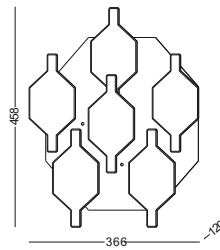

code **GD-LWA356-WT**
casing cast aluminum / white painting
lamping LED 6x3W / Ra>80 /1800LM
Beam Indirect light/
2700K/3000K/4000K/6000K
installation IP20
surface customizable
concrete grey paint similar to RAL7037
black paint equal to RAL9011