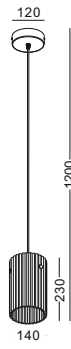

LEDPENDANT MEASUREMENTS

GD-LPL292