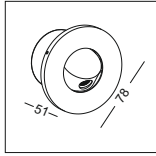

SMALLER VERSION FOR GD-LWA219 SERIES