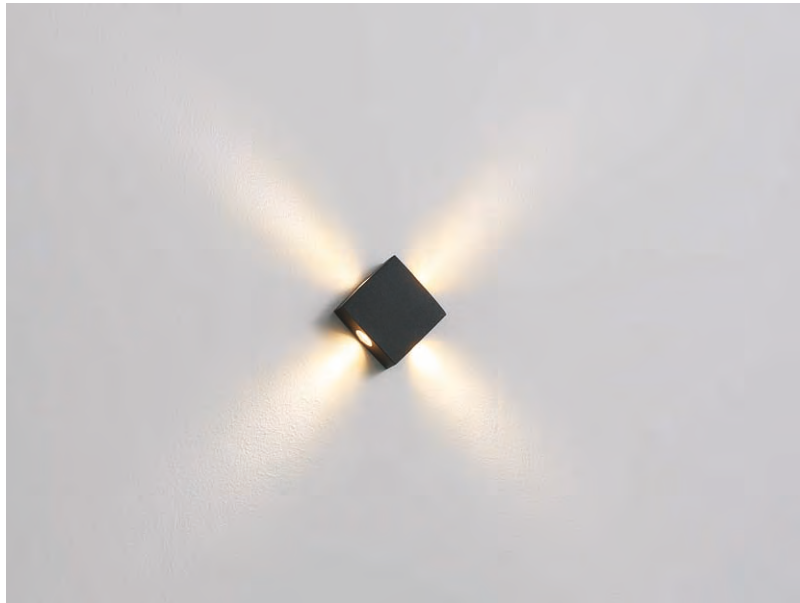

code **GD-LWA325-BK**
casing aluminum / black painting
lamping LED 1W / Ra>80 /70LM
Beam 30 degree / 2700K/3000K /4000K/6000K
lamp input DC 12V/Parallel connection
max 300pcs
installation surface mount
■ ■ ◆ CE ▽ IP20