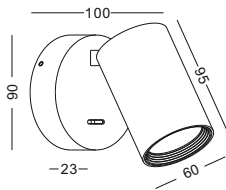

code **GD-LWA331-WT**

white paint
similar to RAL9003

code **GD-LWA331-GD**

anodized gold
brushed circular

code **GD-LWA331-SL**

anodized silver
brushed circular

code **GD-LWA331-BK**

black paint
equal to RAL9011

casing aluminum
finishing black/white painting
anodized gold/silver
lampping CREE COB 1304 3W
Lumens 240LM
CRI Ra>90
Beam 23 degree/with frosted cover
lamp color 2700K/3000K/4000K/6000K
Input AC100-240V
installation surface mount

Net Weight 0.5kg