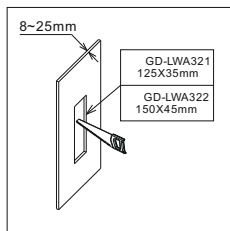

HOW IT WORKS

STEP1
Cut hole
pattern
on the
wall