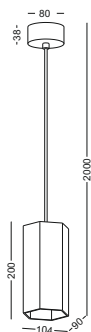

HEXAGON SERIES
Gu10 SOCKET
Pendant
Light

surface
customizable
■ concrete grey paint
similar to RAL7037