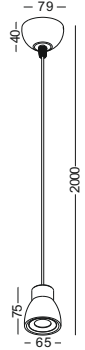

LEDPENDANT MEASUREMENTS

GD-LPL287