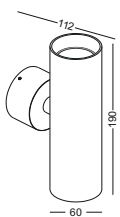

code **GD-DS032-WT**
casing aluminum / white painting
lamping 2xGu10 socket supplied with
2x 5W LED bulbs/ Ra>80 /860LM
Beam 30 degree /
2700K/3000K/4000K/6000K
installation IP20

surface
customizable

- concrete grey paint
  similar to RAL7037
- anodized gold
  brushed circular