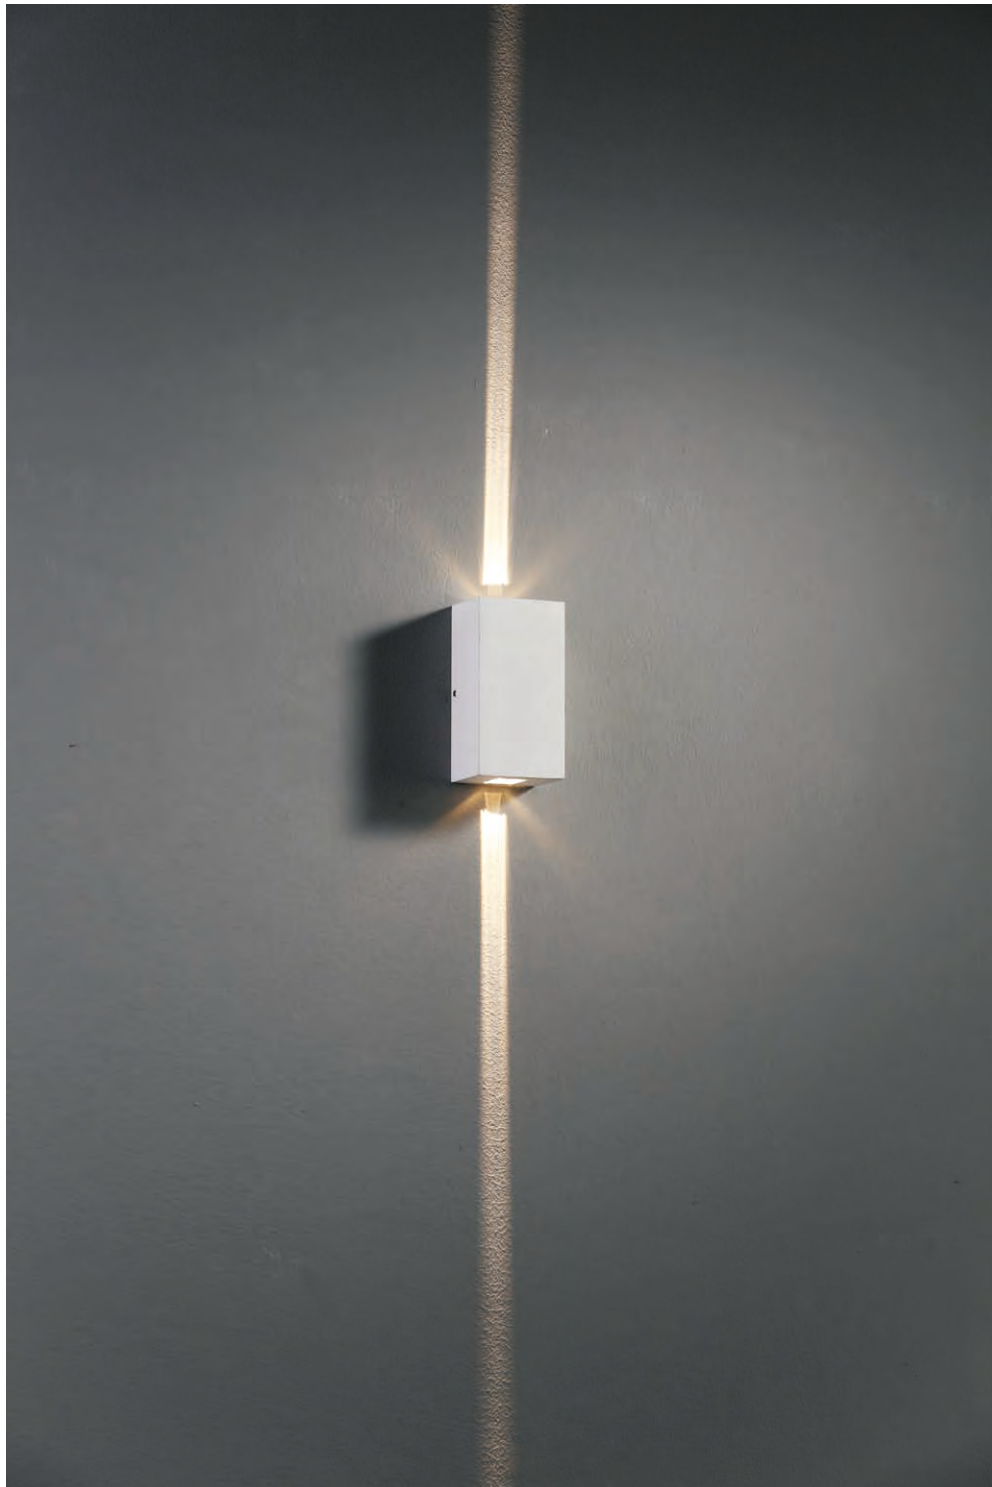

code **GD-LWA167**
casing steel / white painting
lamping LED 2x1W / Ra>80 / 140LM
Beam 8 degree /
2700K/3000K/4000K/6000K
installation ☐ IP20

surface customizable black paint equal to RAL9011
 concrete grey paint similar to RAL7037