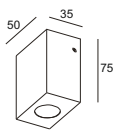

code **GD-HL025/1**
casing aluminum / anodized silver
lamping LED 1W / Ra>80 / 70LM
Beam 10 degree /
2700K/3000K/4000K/6000K
red / green /blue
installation ☐ ☐ ☒ ☐ ☐ ☐ ☐ ☐ IP20

surface customizable ☒ black paint equal to RAL9011
☐ white paint similar to RAL9003
☐ concrete grey paint similar to RAL7037