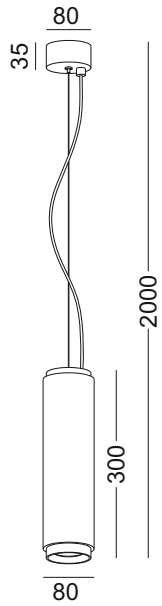

MEASUREMENTS FOR THE PENDENTS

GD-LPL229