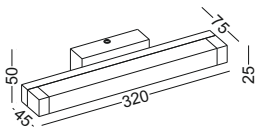

code **GD-LWA195**
casing Aluminum / anodized silver
lamping LED 6W / Ra>80 /420LM
Beam acrylic diffuser /
2700K/3000K/4000K/6000K
installation IP20

surface customizable anodized silver
brushed linear
white paint
similar to RAL9003
concrete grey paint
similar to RAL7037