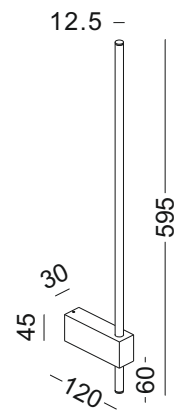

code **GD-LWA389**
casing aluminum / anodized black + gold
lamping LED 6W / Ra>80 /600LM
Beam indirect light
2700K/3000K/4000K/6000K
installation IP20