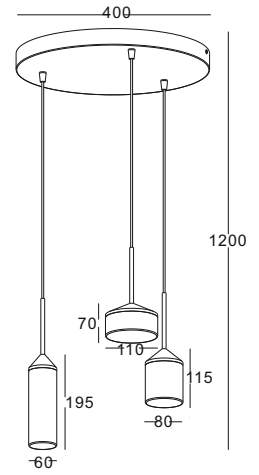

code **GD-LPL239**

surface customizable

white paint similar to RAL9003

chrome plated

concrete grey paint similar to RAL7037

anodized gold brushed circular

casing aluminum / anodized black / lamping COB 3x5W / Ra>90 / 1290LM / acrylic diffuser / 2700K/3000K/4000K/6000K

installation IP20 lamp shade as line drawing / 1 meter cable / cable length customizable