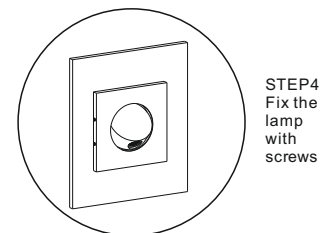

code **GD-LWA219-WT**
casing aluminum / white paint
lamping LED 3W / Ra>80 /120LM
Beam 30 degree /
2700K/3000K/4000K/6000K
installation IP20

code **GD-LWA220-WT**
casing aluminum / white paint
lamping LED 3W / Ra>80 /120LM
Beam 30 degree /
2700K/3000K/4000K/6000K
installation IP20

cut-off dia80mm
by 60mm depth hole for
installation box and driver

cut-off dia80mm
by 60mm depth hole for
installation box and driver

supplied with installation box and driver

supplied with installation box and driver

with built-in switch, when head pressed
in ,the light switched off

with built-in switch, when head pressed
in ,the light switched off

the head can be rotated 350 degree
left and right, 90 degree up and down

the head can be rotated 350 degree
left and right, 90 degree up and down

code **GD-LWA219-BK**
casing aluminum / black paint

code **GD-LWA220-BK**
casing aluminum / black paint

code **GD-LWA219-CR**
casing aluminum / chrome plated

code **GD-LWA220-CR**
casing aluminum / chrome plated

code **GD-LWA219-SL**
casing aluminum / anodized silver

code **GD-LWA220-SL**
casing aluminum / anodized silver

code **GD-LWA219-RG**
casing aluminum / anodized rose gold

code **GD-LWA220-RD**
casing aluminum / anodized rose gold

HOW IT WORKS