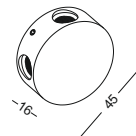

code **GD-LWA324-GR**
casing aluminum / grey painting
lamping LED 1W / Ra>80 /70LM
Beam 30 degree / 2700K/3000K /4000K/6000K
lamp input DC 12V/Parallel connection
max 300pcs
installation surface mount
■ ■ ◆ CE ▼ IP20