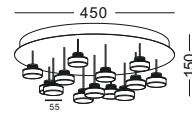

surface customizable

- anodized gold sandblasted
- anodized black sandblasted
- white paint similar to RAL9003

code **GD-LBL216**

casing aluminum heat sink/ chrome plated

lamping LED 13X3W / Ra>80 / 1560LM

Beam acrylic diffuser /
2700K/3000K/4000K/6000K

installation IP20

section switch / remote controller

DALI / 0/1-10V / TRIAC
dimming driver customizable