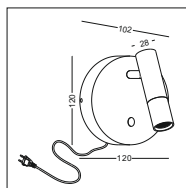

code **GD-LWA314-WT**
casing aluminum+beech
finishing white paint
lamping LED 3W
Lumens 120LM
CRI Ra>80
Beam 10 / 20 / 30 degree
lamp color 2700K/3000K/4000K/6000K

with touching sensor switch

lens available

surface customizable

- anodized silver brushed circular
- anodized gold sandblasted
- concrete grey paint similar to RAL7037

code **GD-LWA314-BK**
casing aluminum+beech
finishing anodized black
lamping LED 3W
Lumens 120LM
CRI Ra>80
Beam 10 / 20 / 30 degree
lamp color 2700K/3000K/4000K/6000K

with touching sensor switch

lens available

surface customizable

- anodized silver brushed circular
- anodized gold sandblasted
- concrete grey paint similar to RAL7037

code **GD-LWA314-CR**
casing aluminum+beech
finishing chrome plated
lamping LED 3W
Lumens 120LM
CRI Ra>80
Beam 10 / 20 / 30 degree
lamp color 2700K/3000K/4000K/6000K

with touching sensor switch

lens available

surface customizable

- anodized silver brushed circular
- anodized gold sandblasted
- concrete grey paint similar to RAL7037