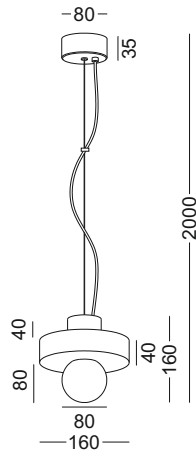

MEASUREMENTS FOR THE PENDENTS

GD-LPL350