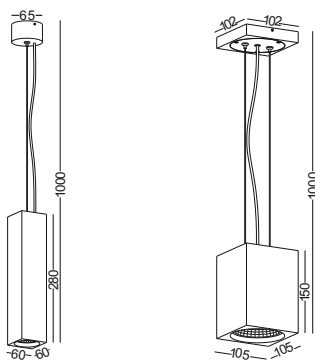

LEDPENDANT MEASUREMENTS

GD-LPL185

GD-LPL186