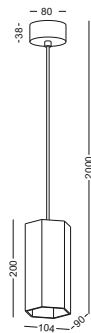

casing aluminum / black painting / white painting / lamping Gu10 socket Max 50w / bulb not included / Gu10 5W LED Bulb recommended

installation     IP20 / 90MM hexagon lamp shade / 2 meter cable default