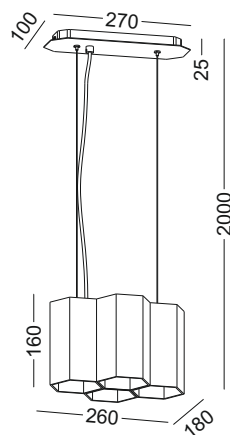

MEASUREMENTS FOR THE PENDENTS

GD-LPL366

GD-LPL368