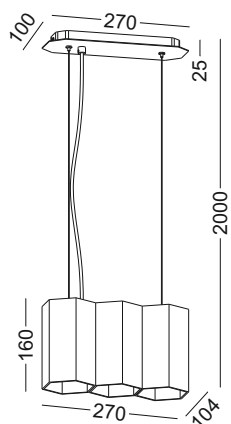

MEASUREMENTS FOR THE PENDENTS

GD-LPL366

GD-LPL367