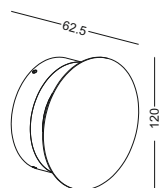

code **GD-LWA304**
casing aluminum / chrome plated
lamping LED 6W / Ra>80 /600LM
Beam indirect light / acrylic diffuser
2700K/3000K/4000K/6000K
installation IP20

surface customizable black paint equal to RAL9011
white paint similar to RAL9003
concrete grey paint similar to RAL7037