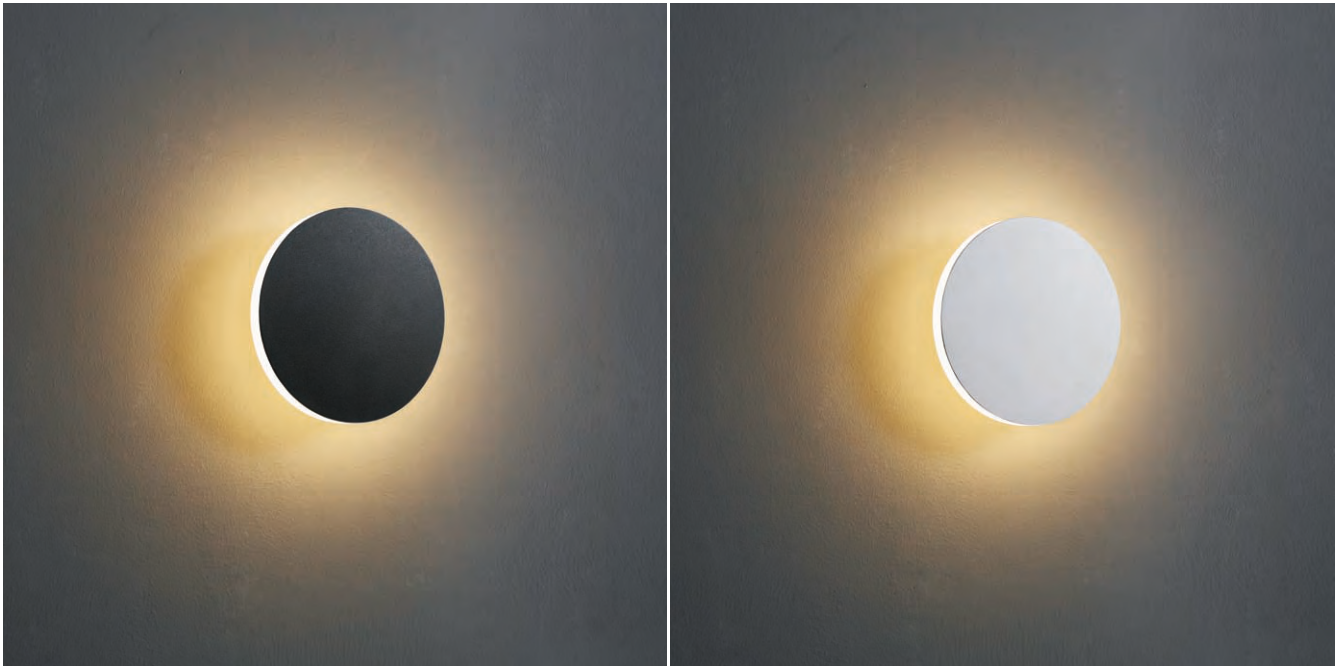

code **GD-LWA228A-BK**
casing Steel cover / black paint
lamping LED 4W / Ra>80 /400LM
Beam acrylic diffuser
2700K/3000K/4000K/6000K
installation IP20

cover customizable aluminum cover in any color
consult with our sale manager stainless steel nickle/gold cover
other material other color

code **GD-LWA228A-WT**
casing Steel cover / white paint
lamping LED 4W / Ra>80 /400LM
Beam acrylic diffuser
2700K/3000K/4000K/6000K
installation IP20

cover customizable aluminum cover in any color
consult with our sale manager stainless steel nickle/gold cover
other material other color