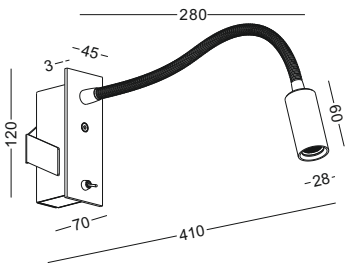

code [GD-LWA373-BK](#)

casing aluminum / black painting

lamping LED 3W / Ra>80 / 120LM

Beam 30 degree

2700K/3000K/4000K/6000K

installation IP20

recessed cut-off 110X35mm

code [GD-LWA373-WT](#)

casing aluminum / white painting

code [GD-LWA373-SL](#)

casing aluminum / anodized silver