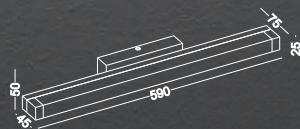

code **GD-LWA196**
casing Aluminum / anodized black
lamping LED 12W / Ra>80 / 840LM
Beam acrylic diffuser /
2700K/3000K/4000K/6000K
installation IP20

surface customizable anodized silver
brushed linear
 white paint
similar to RAL9003
 concrete grey paint
similar to RAL7037