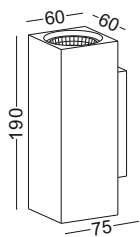

code **GD-LWA117**
casing aluminum / anodized silver
lamping cob 2x5W / Ra>90 / 860LM
Beam 38 degree /
2700K/3000K/4000K/6000K
installation IP20

surface customizable black paint equal to RAL9011
white paint similar to RAL9003
concrete grey paint similar to RAL7037