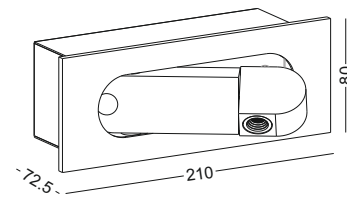

code **GD-LWA323-WT**
casing aluminum
finishing white painting
lamping CREE XPE 1X3W
Lumens 120LM
CRI Ra>80
Beam 30 degree
lamp color 2700K/3000K/4000K/6000K
Input AC100-240V
installation Recessed wall mount
cut-off 180x70x75mm
check manul below

▲ Net Weight 1.07kg

code **GD-LWA323-BK**
casing aluminum
finishing black painting
lamping CREE XPE 1X3W
Lumens 120LM
CRI Ra>80
Beam 30 degree
lamp color 2700K/3000K/4000K/6000K
Input AC100-240V
installation Recessed wall mount
cut-off 180x70x75mm
check manul below

▲ Net Weight 1.07kg