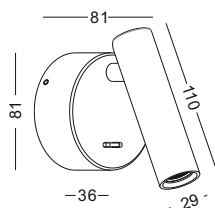

▲ Net Weight 0.41kg

code **GD-LWA330-CR**
 casing aluminum
 finishing Chrome plated
 lamping CREE XPE 1X3W
 Lumens 120LM
 CRI Ra>80
 Beam 30 degree
 lamp color 2700K/3000K/4000K/6000K
 Input AC100-240V
 installation surface mount