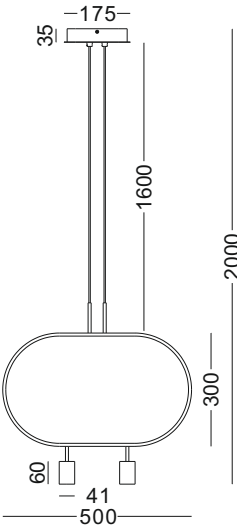

MEASUREMENTS FOR THE PENDENTS

GD-LPL337

GD-LPL338