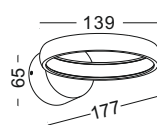

code **GD-LWA222**
casing aluminum / chrome plated
lamping led 6W / Ra>80 / 600LM
Beam light inside the ring /
2700K/3000K/4000K/6000K
installation IP20

surface customizable black paint equal to RAL9011
white paint similar to RAL9003
concrete grey paint similar to RAL7037