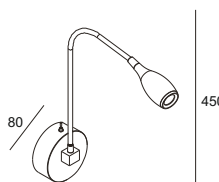

code **GD-LWA067B**
casing aluminum / anodized silver
lamping LED 3W / Ra>80 /120LM
Beam 30 degree /
2700K/3000K/4000K/6000K
installation IP20

---

surface customizable white paint similar to RAL9003