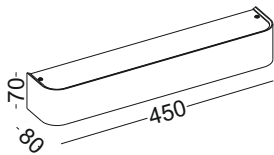

code **GD-LWA149-SL**
casing Aluminum / anodized silver
lamping LED 8W / Ra>80 /800LM
Beam up and down light /
2700K/3000K/4000K/6000K
installation IP20

surface customizable black paint equal to RAL9011
white paint similar to RAL9003
concrete grey paint similar to RAL7037