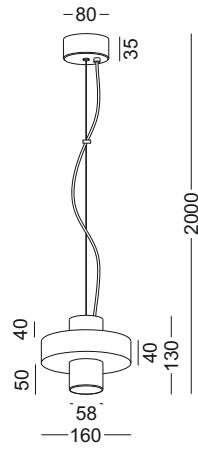

MEASUREMENTS FOR THE PENDENTS

GD-LPL349