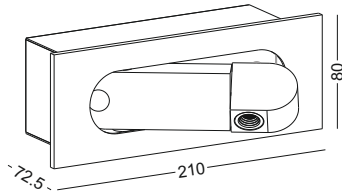

code **GD-LWA323-CR**
casing aluminum
finishing Chrome plated
lamping CREE XPE 1X3W
Lumens 120LM
CRI Ra>80
Beam 30 degree
lamp color 2700K/3000K/4000K/6000K
Input AC100-240V
installation Recessed wall mount
cut-off 180x70x75mm
check manul below

code **GD-LWA323-GD**
casing aluminum
finishing gold plated
lamping CREE XPE 1X3W
Lumens 120LM
CRI Ra>80
Beam 30 degree
lamp color 2700K/3000K/4000K/6000K
Input AC100-240V
installation Recessed wall mount
cut-off 180x70x75mm
check manul below

▲ Net Weight 1.07kg

▲ Net Weight 1.07kg