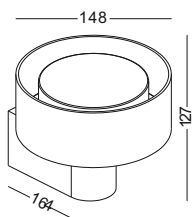

code **GD-LWA297-WT**
casing aluminum / white paint
lamping LED 6W / Ra>80 /600LM
Beam acrylic diffuser /
2700K/3000K/4000K/6000K
installation IP20

surface customizable chrome plated
concrete grey paint similar to RAL7037

code **GD-LWA297-BK**
casing aluminum / black paint

code **GD-LWA297-GD**
casing aluminum / anodized gold
lamping LED 6W / Ra>80 /600LM
Beam acrylic diffuser /
2700K/3000K/4000K/6000K
installation IP20

surface customizable chrome plated
concrete grey paint similar to RAL7037

code **GD-LWA297-SL**
casing aluminum / anodized silver