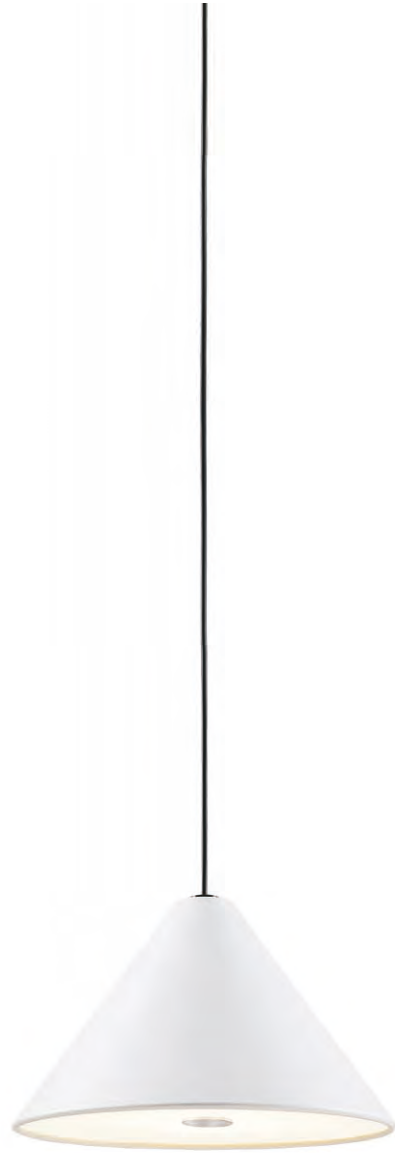

Cone -shape base with no installation nuts outside makes the whole lamp harmonious

With a little aluminum piece the acrylic cover installed on the cape diffuses the light soft and even

It has a perfect structure with no any screw or nuts outside the lamp the whole design looks so harmonius

code **GD-LPL298-BK / GD-LPL298-WT**

surface customizable concrete grey paint similar to RAL7037

casing aluminum heat sink black / white paint / steel shade / lamping SMD 10W / Ra>80 / 1000LM / acrylic diffuser / 2700K/3000K/4000K/6000K

installation IP20 lamp shade dia 250 mm x 153mm 1meter cable / cable length customizable