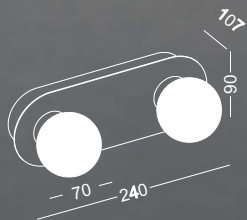

code **GD-LWA337**
casing Stainless steel + acrylic
lamping COB 2x3W / Ra>90 /600LM
Beam 2700K/3000K/4000K/6000K
installation     IP44
surface customizable  white paint
similar to RAL9003

code **GD-LWA338**