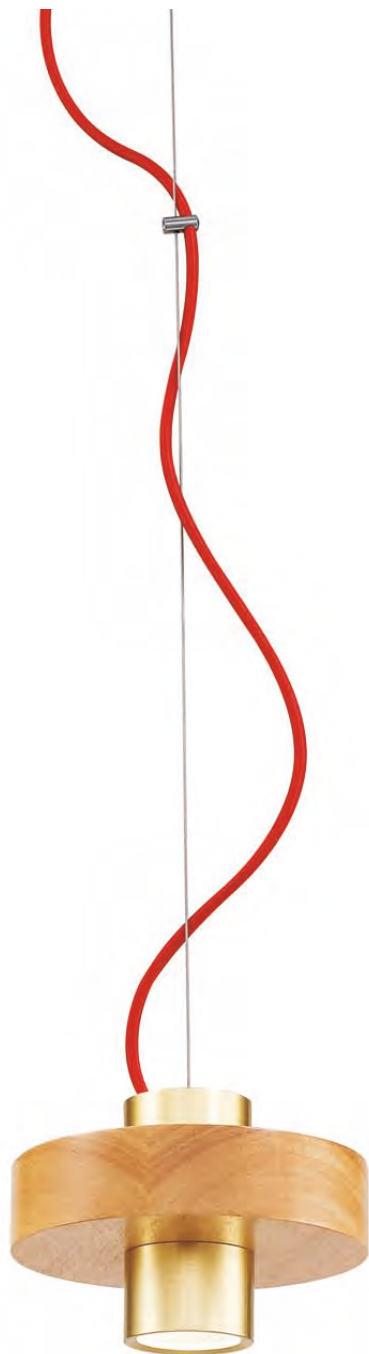

installation     IP20 lamp shade dia 150mm x140mm 1.7meter cable / cable length customizable

**2020 SPRING
NEW
PENDENT LIGHT
SERIES**

FEEL THE
NATURE
AT HOME

GD-LPL348

GD-LPL350

GD-LPL349

code **GD-LPL348**