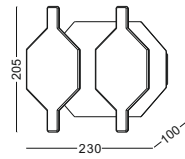

code **GD-LWA352-WT**
casing cast aluminum / white painting
lamping LED 2x3W / Ra>80 /600LM
Beam Indirect light/
2700K/3000K/4000K/6000K
installation IP20

surface customizable
concrete grey paint similar to RAL7037
black paint equal to RAL9011