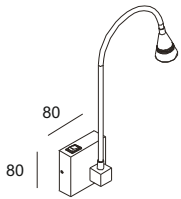

code **GD-LWA067**
casing aluminum / anodized silver
lamping LED 3W / Ra>80 / 120LM
Beam 30 degree /
2700K/3000K/4000K/6000K
installation IP20
surface customizable white paint similar to RAL9003