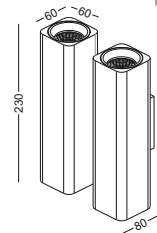

code **GD-LWA266**
casing aluminum / white paint
lamping cob 4x6W / Ra>90 / 2000LM
Beam 23 degree /
2700K/3000K/4000K/6000K
installation IP20

surface customizable black paint equal to RAL9011

concrete grey paint similar to RAL7037