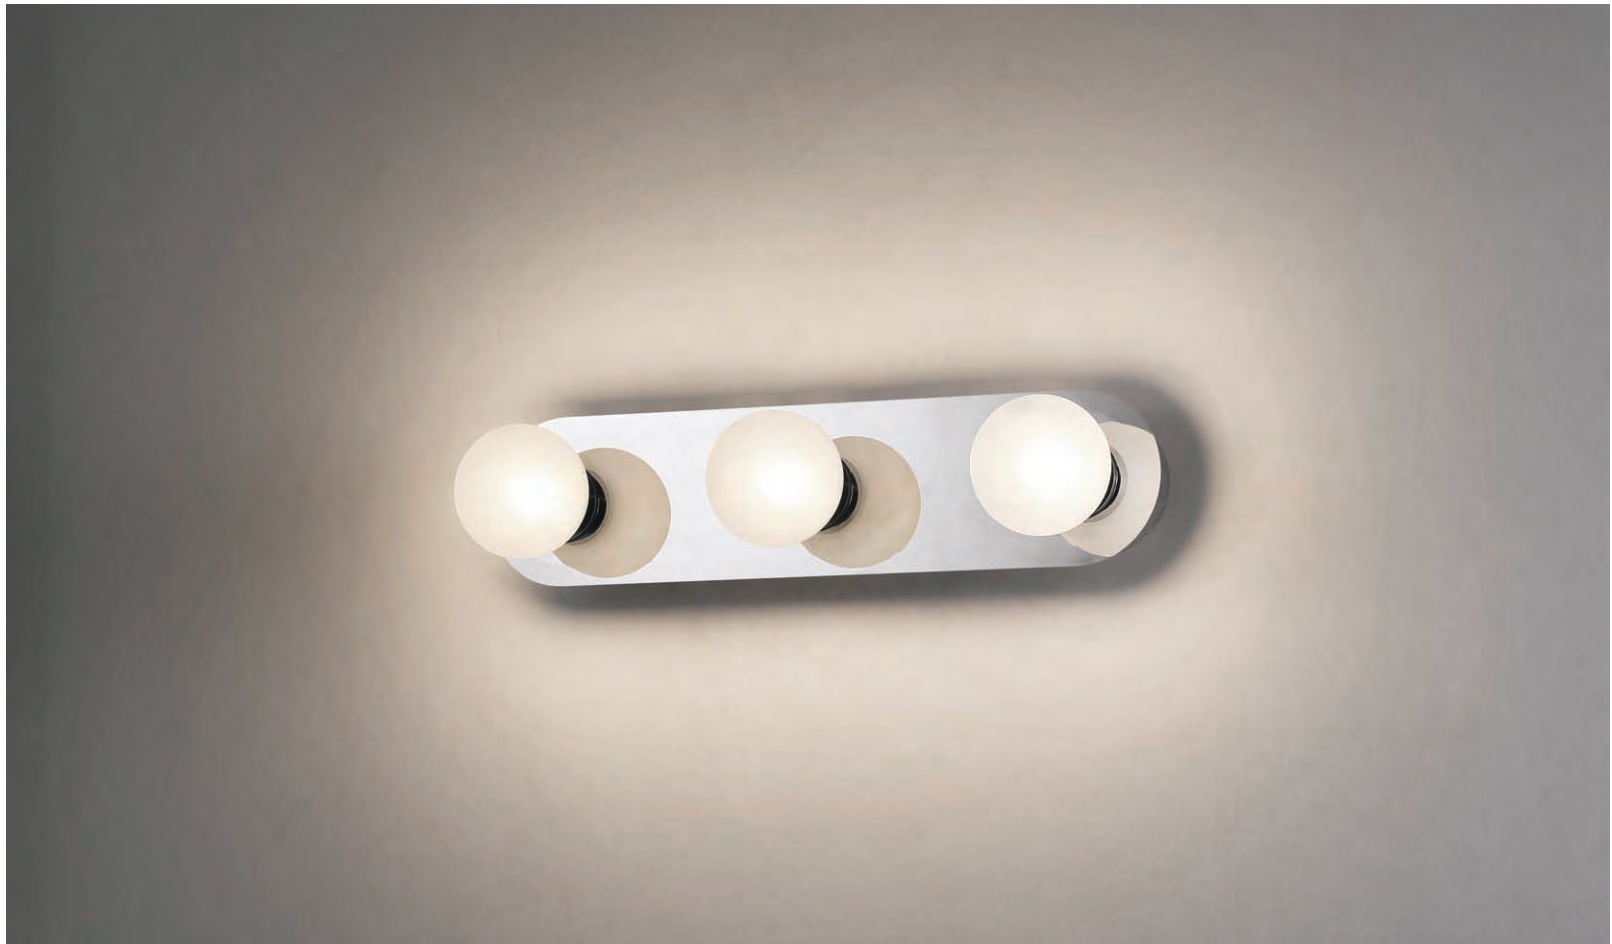

code **GD-LWA337**
casing Stainless steel + acrylic
lamping COB 2x3W / Ra>90 /600LM
Beam 2700K/3000K/4000K/6000K
installation     IP44
surface customizable  white paint
similar to RAL9003

code **GD-LWA338**