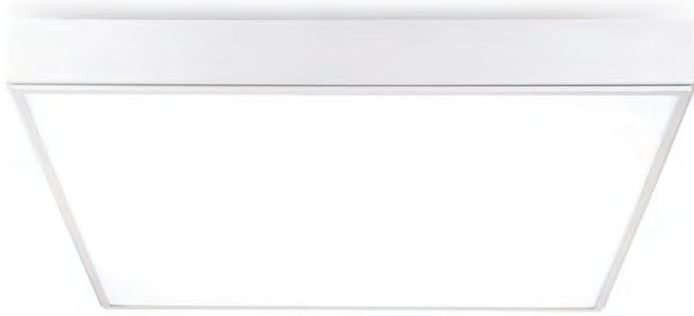

surface customizable

- black paint equal to RAL9011
- concrete grey paint similar to RAL7037
- anodized silver brushed linear

surface customizable

- black paint equal to RAL9011
- concrete grey paint similar to RAL7037
- anodized silver brushed linear

code **GD-LBL151**

casing aluminum / white paint / lamping LED 36W / Ra>80 / 2880LM / acrylic cover / 2700K/3000K/4000K/6000K

installation IP20 No dimming driver available / check photometric on page 001

code **GD-LBL152**

casing aluminum / white paint / lamping LED 84W / Ra>80 / 6720LM / acrylic cover / 2700K/3000K/4000K/6000K

installation IP20 No dimming driver available / check photometric on page 001