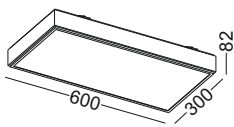

surface customizable

- black paint equal to RAL9011
- concrete grey paint similar to RAL7037
- anodized silver brushed linear