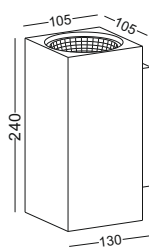

code **GD-LWA119**
casing aluminum / anodized silver
lamping cob 2x12W / Ra>90 / 1800LM
Beam 38 degree /
2700K/3000K/4000K/6000K
installation IP20

surface customizable black paint equal to RAL9011
white paint similar to RAL9003
concrete grey paint similar to RAL7037