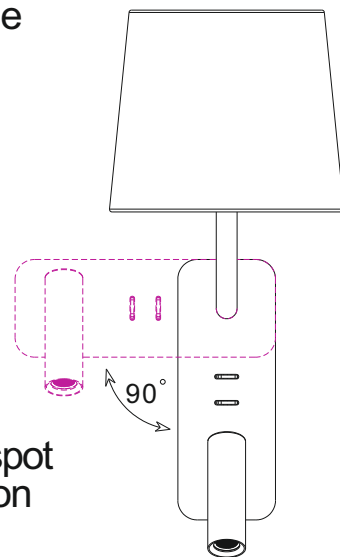

Supplied with a 4W E14 LED bulb

Spot on the right side

Spot on the right side

Spot on the bottom side

swing the arm and the spot
to change the installation

horizontal installation

vertical installation

code **GD-LWA334S-BK**
 casing steel / black painting
 lamping LED 3W spot+3W background light
 / Ra>80 /120LM+400lm
 Beam 30 degree for the spot
 2700K/3000K/4000K/6000K
 installation IP20