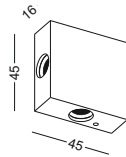

code **GD-LWA325-WT**
casing aluminum / white painting
lamping LED 1W / Ra>80 /70LM
Beam 30 degree / 2700K/3000K /4000K/6000K
lamp input DC 12V/Parallel connection
max 300pcs
installation surface mount
■ ■ ◆ CE ▽ IP20