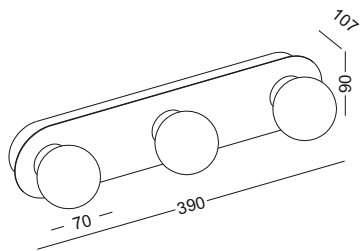

code **GD-LWA338**

casing stainless steel + acrylic

lamping COB 3x3W / Ra>90 /900LM

Beam 2700K/3000K/4000K/6000K

installation IP44

surface customizable white paint
similar to RAL9003