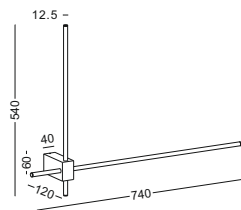

code **GD-LWA389**
casing aluminum / anodized black + gold
lamping LED 6W / Ra>80 /600LM
Beam indirect light
2700K/3000K/4000K/6000K
installation     IP20

code **GD-LWA390**
casing aluminum / anodized black + gold
lamping LED 10W / Ra>80 / 1000LM
Beam indirect light
2700K/3000K/4000K/6000K
installation     IP20