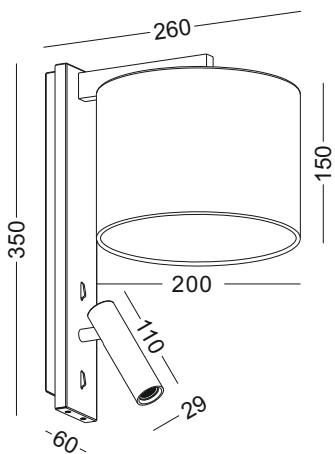

▲ Net Weight 1.07kg

2019 NEW RANGE OF LED READING LIGHTS

code **GD-LWA335-WT**
 casing steel+fabric / white painting
 lamping LED 3W+E27 / Ra>80 /120LM
 Beam 30 degree for the spot
 2700K/3000K/4000K/6000K
 installation IP20