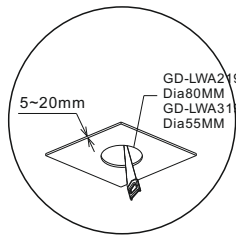

HOW IT WORKS

STEP1
Cut hole
pattern
on the wall