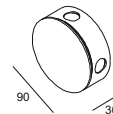

code **GD-LWA029**
casing Aluminium / anodized silver
lamping LED 4x1W / Ra>80 / 280LM
Beam 30 degree /
2700K/3000K/4000K/6000K
/ red / green /blue
installation ☐ IP20

surface customizable ☐ black paint equal to RAL9011
☐ white paint similar to RAL9003
☐ concrete grey paint similar to RAL7037