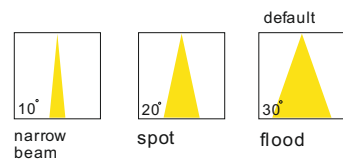

code **GD-LWA314-CR**
casing aluminum+beech
finishing chrome plated
lamping LED 3W
Lumens 120LM
CRI Ra>80
Beam 10 / 20 / 30 degree
lamp color 2700K/3000K/4000K/6000K

with touching sensor switch

lens available