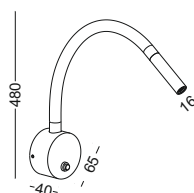

code **GD-LWA224**
casing aluminum / chrome plated
lamping LED 1W / Ra>80 /70LM
Beam 30 degree /
2700K/3000K/4000K/6000K
installation IP20

---

surface customizable white paint similar to RAL9003