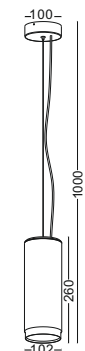

LEDPENDANT MEASUREMENTS

GD-LPL191