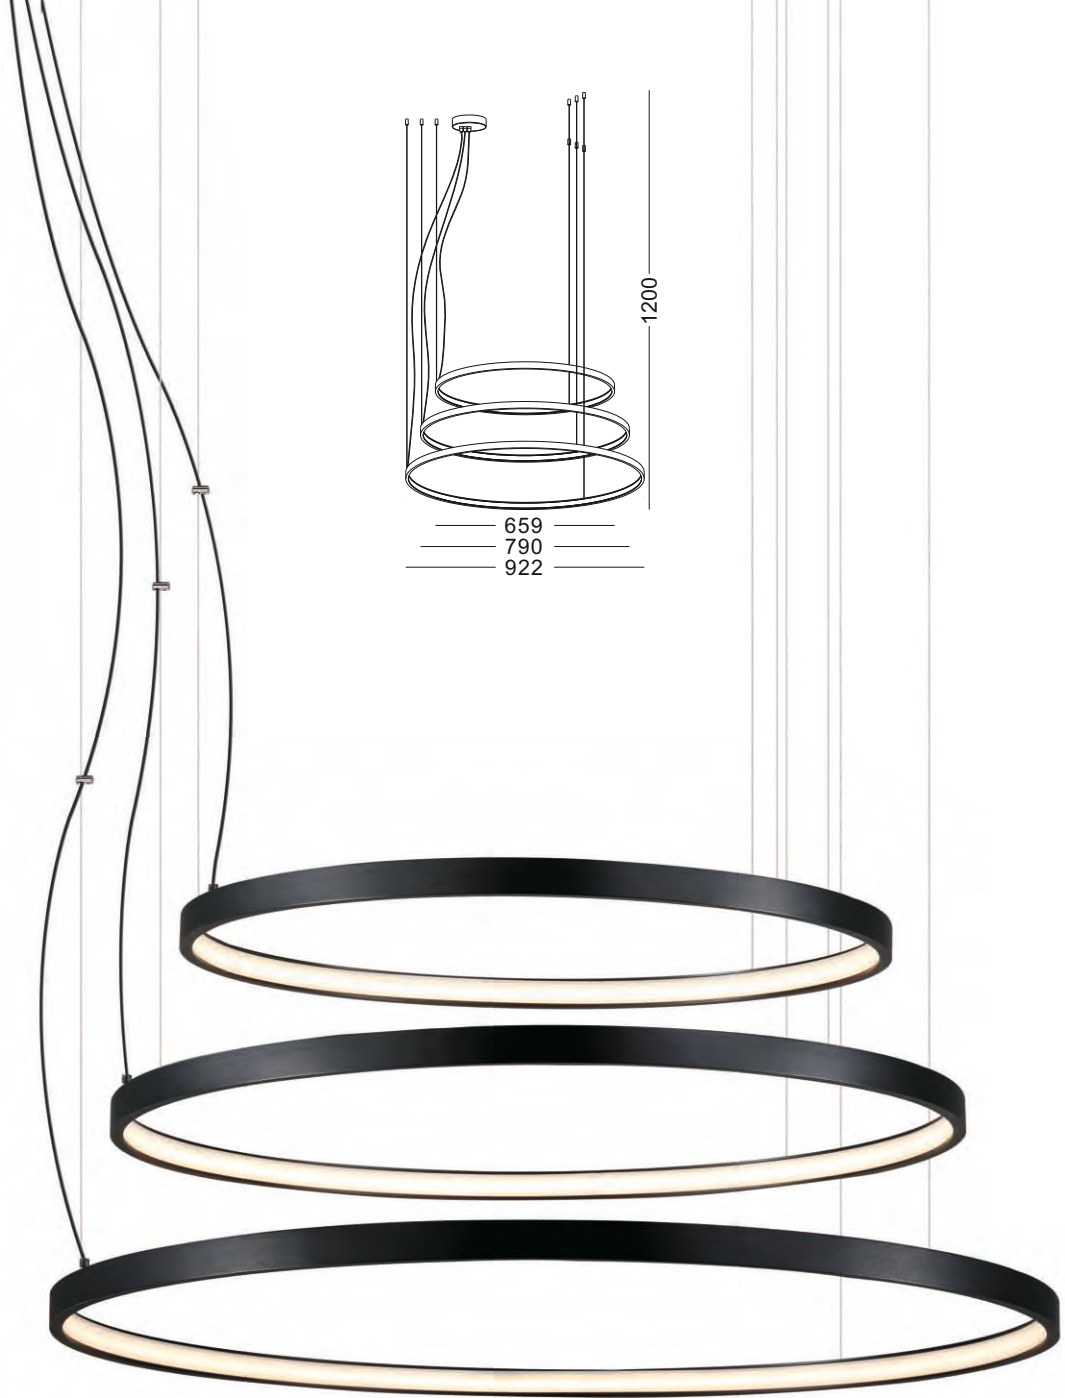

code **GD-LPL256**

surface customizable white paint similar to RAL9003 concrete grey paint similar to RAL7037 anodized gold sandblasted

casing aluminum / black painting / lamping LED 108W / Ra>80 / 10800LM / acrylic cover / 2700K/3000K/4000K/6000K

installation IP20 Ring dia 659/790/922mm / 1meter cable / cable length customizable