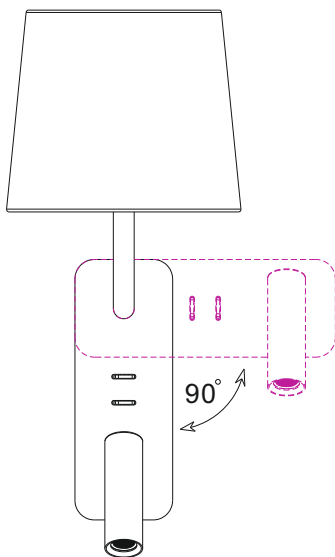

Supplied with a 4W E14 LED bulb

Spot on the right side

Spot on the right side

Spot on the bottom side

swing the arm and the spot
to change the installation

horizontal installation

vertical installation

code **GD-LWA334S-BK**
 casing steel / black painting
 lamping LED 3W spot+3W background light
 / Ra>80 /120LM+400lm
 Beam 30 degree for the spot
 2700K/3000K/4000K/6000K
 installation IP20