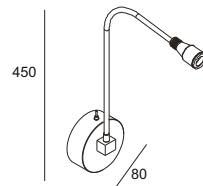

code **GD-LWA070B**
casing aluminum / anodized silver
lamping LED 3W / Ra>80 / 120LM
Beam 30 degree /
2700K/3000K/4000K/6000K
installation IP20
surface customizable white paint similar to RAL9003