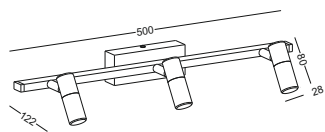

code **GD-LWA193**
casing Aluminum / anodized black
lamping LED 2x3W / Ra>80 /240LM
Beam acrylic diffuser /
2700K/3000K/4000K/6000K
installation IP20

---

surface customizable anodized silver sandblasted

code **GD-LWA194**
casing Aluminum / anodized black
lamping LED 3x3W / Ra>80 /360LM
Beam acrylic diffuser /
2700K/3000K/4000K/6000K
installation IP20

---

surface customizable anodized silver sandblasted