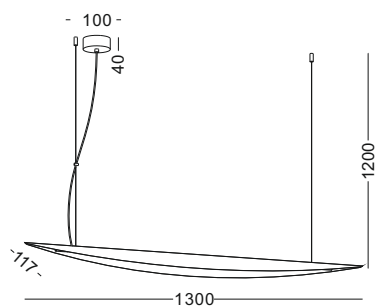

code **GD-LPL357**

casing steel + aluminum

finishing black painting + anodized gold

lampping SMD 14W / Ra>80 / 1400LM

Beam 2700K/3000K/4000K/6000K

installation IP20

surface customizable white paint similar to RAL9003

concrete grey paint similar to RAL7037