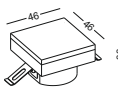

-  dia 45x95mm
for installation box
for concrete wall
-  dia 40mm recessed
for wooden wall

supply with aluminum installation box

code **GD-LSL009A**
 casing aluminum / anodized silver
 stainless steel cover / nickel
 lamping LED 1W / Ra>80 /70LM
 Beam acrylic diffuser/
 2700K/3000K/4000K/6000K
 installation    IP20