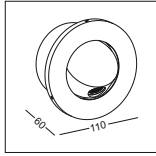

code **GD-LWA219-WT**
casing aluminum / white paint
lamping LED 3W / Ra>80 /120LM
Beam 30 degree /
2700K/3000K/4000K/6000K
installation IP20

code **GD-LWA220-WT**
casing aluminum / white paint
lamping LED 3W / Ra>80 /120LM
Beam 30 degree /
2700K/3000K/4000K/6000K
installation IP20

cut-off dia80mm
by 60mm depth hole for
installation box and driver

cut-off dia80mm
by 60mm depth hole for
installation box and driver

supplied with installation box and driver

supplied with installation box and driver

with built-in switch, when head pressed
in ,the light switched off

with built-in switch, when head pressed
in ,the light switched off

the head can be rotated 350 degree
left and right, 90 degree up and down

the head can be rotated 350 degree
left and right, 90 degree up and down

code **GD-LWA219-BK**
casing aluminum / black paint

code **GD-LWA220-BK**
casing aluminum / black paint

code **GD-LWA219-CR**
casing aluminum / chrome plated

code **GD-LWA220-CR**
casing aluminum / chrome plated

code **GD-LWA219-SL**
casing aluminum / anodized silver

code **GD-LWA220-SL**
casing aluminum / anodized silver

code **GD-LWA219-RG**
casing aluminum / anodized rose gold

code **GD-LWA220-RD**
casing aluminum / anodized rose gold

HOW IT WORKS