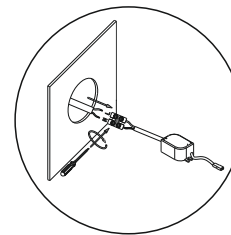

STEP1
 Cut hole
 pattern
 on the wall

STEP2
 Put the
 driver
 and
 connect
 the main

STEP3
 Connect
 the lamp
 to the
 driver

STEP6
 Turn on
 the main
 and press
 to light
 it on

STEP5
 Fix the
 cover
 to the
 installed
 lamp