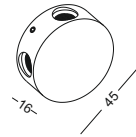

code **GD-LWA324-WT**
casing aluminum / white painting
lamping LED 1W / Ra>80 /70LM
Beam 30 degree / 2700K/3000K /4000K/6000K
lamp input DC 12V/Parallel connection
max 300pcs
installation surface mount
■ ■ ◆ CE ▼ IP20