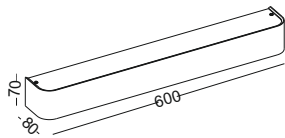

code **GD-LWA151-SL**
casing Aluminum / anodized silver
lamping LED 20W / Ra>80 /2000LM
Beam up and down light /
2700K/3000K/4000K/6000K
installation ☐ IP20

surface customizable black paint equal to RAL9011
white paint similar to RAL9003
concrete grey paint similar to RAL7037