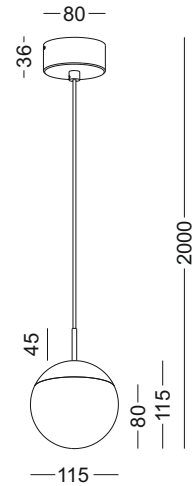

MEASUREMENTS FOR THE PENDENTS

GD-LPL354