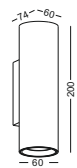

code **GD-LWA277-SL**
casing Aluminium / anodized silver
lamping LED 2x3W / Ra>80 / 240LM
Beam 8 degree up / 8 degree down
2700K/3000K/4000K/6000K
installation ☐ IP20

surface customizable ☐ black paint equal to RAL9011
☐ white paint similar to RAL9003
☐ concrete grey paint similar to RAL7037