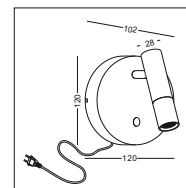

code **GD-LWA314-WT**
casing aluminum+beech
finishing white paint
lamping LED 3W
Lumens 120LM
CRI Ra>80
Beam 10 / 20 / 30 degree
lamp color 2700K/3000K/4000K/6000K

with touching sensor switch

lens available

surface customizable

- anodized silver brushed circular
- anodized gold sandblasted
- concrete grey paint similar to RAL7037

code **GD-LWA314-BK**
casing aluminum+beech
finishing anodized black
lamping LED 3W
Lumens 120LM
CRI Ra>80
Beam 10 / 20 / 30 degree
lamp color 2700K/3000K/4000K/6000K

with touching sensor switch

lens available

surface customizable

- anodized silver brushed circular
- anodized gold sandblasted
- concrete grey paint similar to RAL7037

code **GD-LWA314-CR**
casing aluminum+beech
finishing chrome plated
lamping LED 3W
Lumens 120LM
CRI Ra>80
Beam 10 / 20 / 30 degree
lamp color 2700K/3000K/4000K/6000K

with touching sensor switch

lens available

surface customizable

- anodized silver brushed circular
- anodized gold sandblasted
- concrete grey paint similar to RAL7037