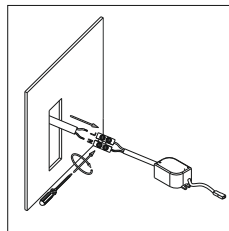

STEP2
Put the
driver
and
connect
to the
main