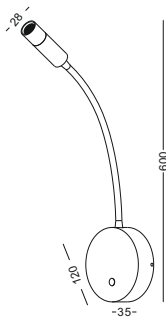

code **GD-LWA317-WT**
casing aluminum+beech
finishing white paint
lamping LED 3W
Lumens 120LM
CRI Ra>80
Beam 10 / 20 / 30 degree
lamp color 2700K/3000K/4000K/6000K

with touching sensor switch

lens available

surface customizable

- anodized silver brushed circular
- anodized gold sandblasted
- concrete grey paint similar to RAL7037

code **GD-LWA317-BK**
casing aluminum+beech
finishing anodized black
lamping LED 3W
Lumens 120LM
CRI Ra>80
Beam 10 / 20 / 30 degree
lamp color 2700K/3000K/4000K/6000K

with touching sensor switch

lens available

surface customizable

- anodized silver brushed circular
- anodized gold sandblasted
- concrete grey paint similar to RAL7037

code **GD-LWA317-CR**
casing aluminum+beech
finishing chrome plated
lamping LED 3W
Lumens 120LM
CRI Ra>80
Beam 10 / 20 / 30 degree
lamp color 2700K/3000K/4000K/6000K

with touching sensor switch

lens available

surface customizable

- anodized silver brushed circular
- anodized gold sandblasted
- concrete grey paint similar to RAL7037