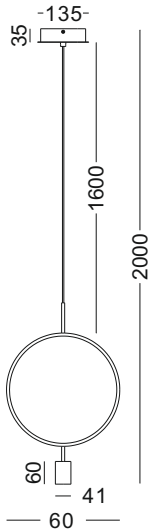

MEASUREMENTS FOR THE PENDENTS

GD-LPL336