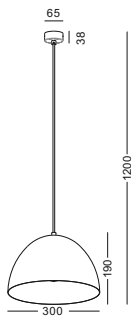

code **GD-LPL317-WT**
casing Steel
finishing outer/white painting
inner/ white painting
lamping E27 Socket
installation ceiling surface mount
black fabric cable 1M long customizable
☑️ Ⓛ Ⓢ Ⓜ IP20 ⚠️ 1.13kg