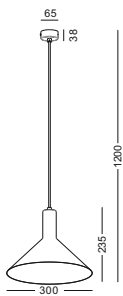

code **GD-LPL315-BK**
casing Steel
finishing outer/black painting
inner/ white painting
lamping E27 Socket
installation ceiling surface mount
black fabric cable 1M long customizable
☑ Ⓟ CE ⚠ IP20 ⚠ 0.87kg