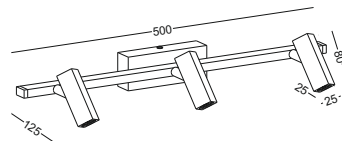

code **GD-LWA192**
casing Aluminum / anodized black
lamping LED 3x3W / Ra>80 /360LM
Beam 30 degree /
2700K/3000K/4000K/6000K

installation IP20

surface customizable anodized silver sandblasted