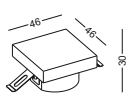

code **GD-LSL008**
casing aluminum / anodized silver
lamping LED 1W / Ra>80 /70LM
Beam acrylic diffuser/
2700K/3000K/4000K/6000K
installation IP20

- dia 45x95mm for installation box for concrete wall
- dia 40mm recessed for wooden wall

supply with aluminum installation box

code **GD-LSL009**
casing aluminum / anodized silver
lamping LED 1W / Ra>80 /70LM
Beam acrylic diffuser/
2700K/3000K/4000K/6000K
installation IP20