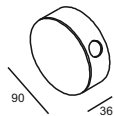

code **GD-LWA028**
casing Aluminium / anodized silver
lamping LED 3x1W / Ra>80 / 210LM
Beam 30 degree /
2700K/3000K/4000K/6000K
/ red / green /blue
installation ☐ IP20

surface customizable ☐ black paint equal to RAL9011
☐ white paint similar to RAL9003
☐ concrete grey paint similar to RAL7037