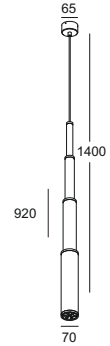

LEDPENDANT MEASUREMENTS

GD-LPL151