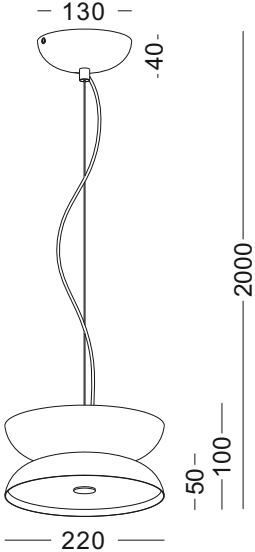

installation     IP20 lamp shade dia220mm x 50mm 2meter cable / cable length customizable

MEASUREMENTS FOR THE PENDENTS

GD-LPL229

LUNA SERIES

THE NAME IS
MEANINGLESS

WE JUST LIKE THE
LAMP AND THE NAME

H002

code **GD-LPL336-GD**