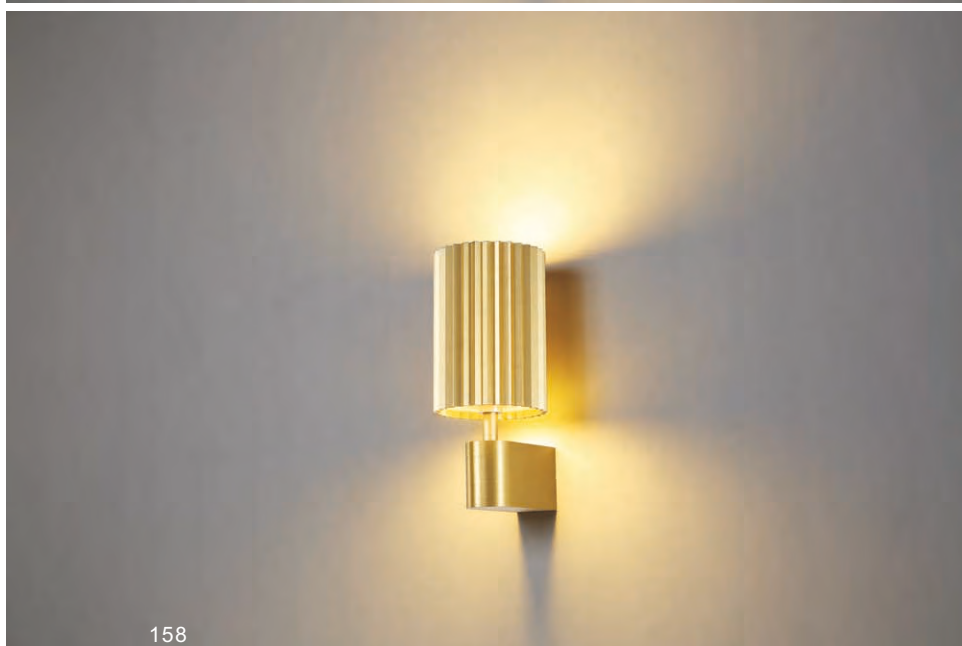

code **GD-LWA289-GD**
casing aluminum / anodized gold
lamping LED 12W / Ra>80 / 1200LM
Beam up and down light / acrylic cover
2700K/3000K/4000K/6000K
installation IP20

surface customizable white paint
similar to RAL9003