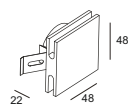

code **GD-LSL003**
casing aluminum / anodized silver
lamping LED 1W / Ra>80 / 70LM
Beam no lense /
2700K/3000K/4000K/6000K
installation IP20

- dia 45x95mm for installation box for concrete wall
- dia 40mm recessed for wooden wall

supply with aluminum installation box