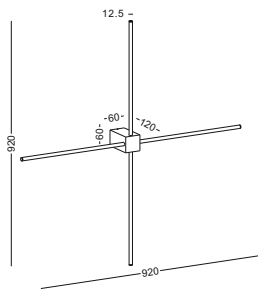

code **GD-LWA393**
casing aluminum / anodized black + gold
lamping LED 20W / Ra>80 / 2000LM
Beam indirect light
2700K/3000K/4000K/6000K
installation IP20