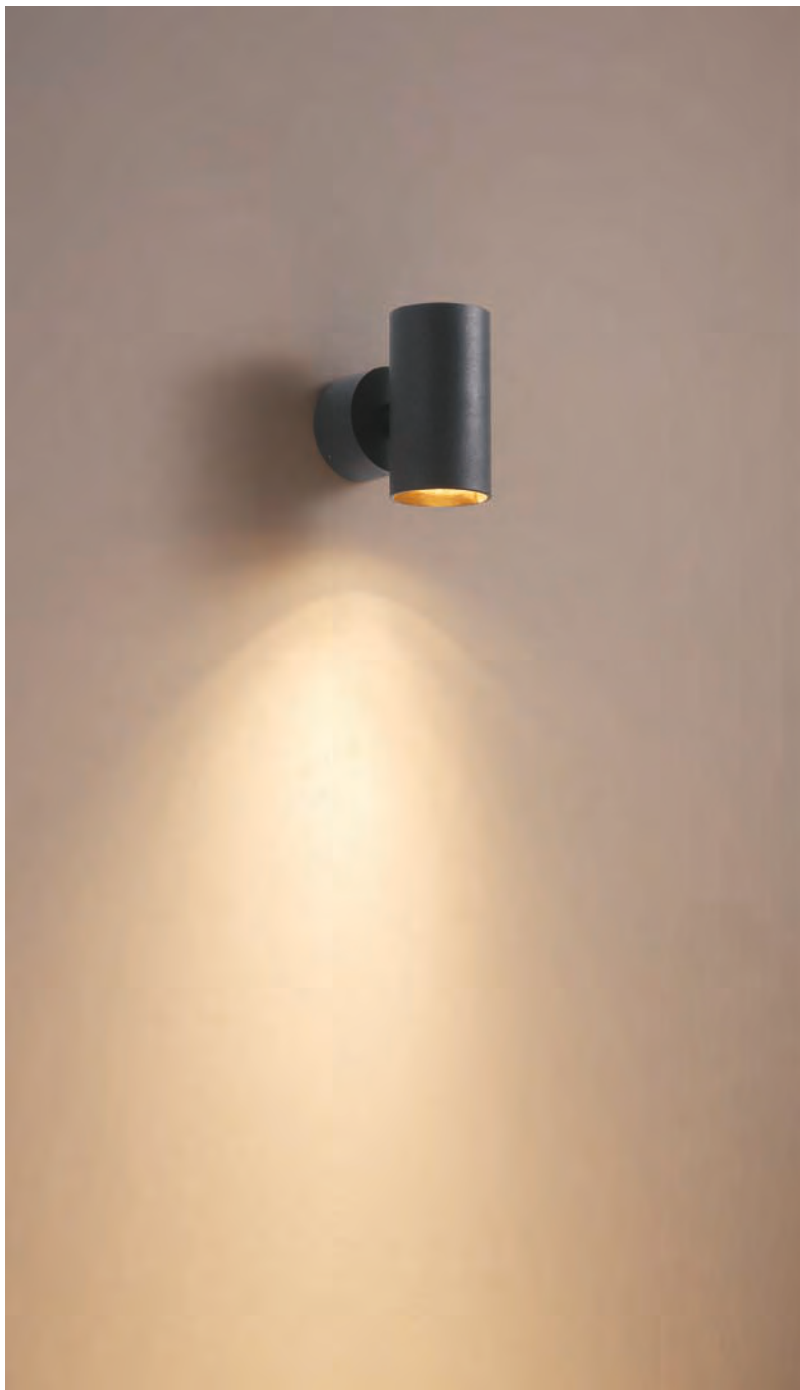

code **GD-DS031-BK**
casing aluminum / black painting
lamping Gu10 socket supplied with
a 5W LED bulb/ Ra>80 /430LM
Beam 30 degree /
2700K/3000K/4000K/6000K
installation IP20

surface
customizable
concrete grey paint
similar to RAL7037
anodized gold
brushed circular

code **GD-DS032-BK**
casing aluminum / black painting
lamping 2xGu10 socket supplied with
2x 5W LED bulbs/ Ra>80 /860LM
Beam 30 degree /
2700K/3000K/4000K/6000K
installation IP20

surface
customizable
concrete grey paint
similar to RAL7037
anodized gold
brushed circular