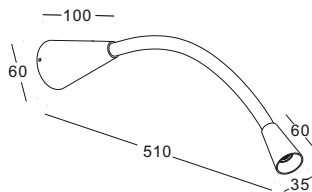

code **GD-LWA200-BK**
casing aluminum / anodized silver
lamping LED 3W / Ra>80 / 120LM
Beam 30 degree /
2700K/3000K/4000K/6000K
installation IP20

code **GD-LWA200-WT**
casing aluminum / White paint