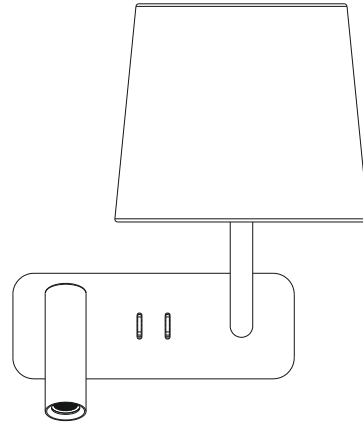

Spot on the right side