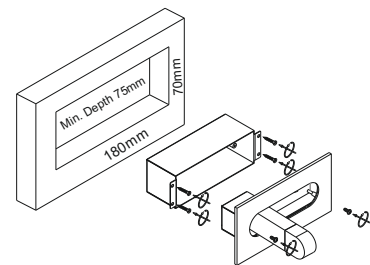

code **GD-LWA323-BK**
casing aluminum
finishing black painting
lamping CREE XPE 1X3W
Lumens 120LM
CRI Ra>80
Beam 30 degree
lamp color 2700K/3000K/4000K/6000K
Input AC100-240V
installation Recessed wall mount
cut-off 180x70x75mm
check manul below

▲ Net Weight 1.07kg