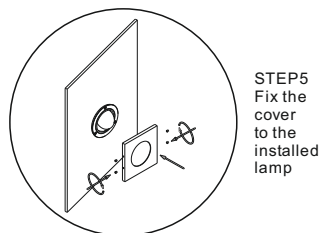

code **GD-LWA219-WT**
casing aluminum / white paint
lamping LED 3W / Ra>80 /120LM
Beam 30 degree /
2700K/3000K/4000K/6000K
installation IP20

code **GD-LWA220-WT**
casing aluminum / white paint
lamping LED 3W / Ra>80 /120LM
Beam 30 degree /
2700K/3000K/4000K/6000K
installation IP20

cut-off dia80mm
by 60mm depth hole for
installation box and driver

cut-off dia80mm
by 60mm depth hole for
installation box and driver

supplied with installation box and driver

supplied with installation box and driver

with built-in switch, when head pressed
in ,the light switched off

with built-in switch, when head pressed
in ,the light switched off

the head can be rotated 350 degree
left and right, 90 degree up and down

the head can be rotated 350 degree
left and right, 90 degree up and down

code **GD-LWA219-BK**
casing aluminum / black paint

code **GD-LWA220-BK**
casing aluminum / black paint

code **GD-LWA219-CR**
casing aluminum / chrome plated

code **GD-LWA220-CR**
casing aluminum / chrome plated

code **GD-LWA219-SL**
casing aluminum / anodized silver

code **GD-LWA220-SL**
casing aluminum / anodized silver

code **GD-LWA219-RG**
casing aluminum / anodized rose gold

code **GD-LWA220-RD**
casing aluminum / anodized rose gold

HOW IT WORKS