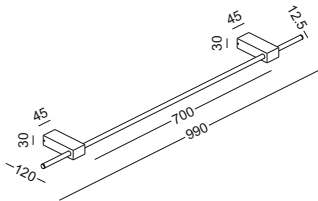

code **GD-LWA391**

casing aluminum / anodized black + gold

lamping LED 8W / Ra>80 / 800LM

Beam indirect light

2700K/3000K/4000K/6000K

installation IP20