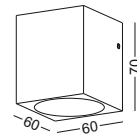

code **GD-LWA182**
casing aluminum / anodized silver
lamping LED 1W / Ra>80 /70LM
Beam no lense /
2700K/3000K/4000K/6000K
installation ☐ IP20

surface customizable ☐ black paint equal to RAL9011
☐ white paint similar to RAL9003
☐ concrete grey paint similar to RAL7037