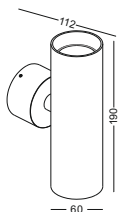

code **GD-DS032-SL**
casing aluminum / anodized silver
lamping 2xGu10 socket supplied with
2x 5W LED bulbs/ Ra>80 /860LM
Beam 30 degree /
2700K/3000K/4000K/6000K
installation IP20

surface
customizable

- concrete grey paint
  similar to RAL7037
- anodized gold
  brushed circular