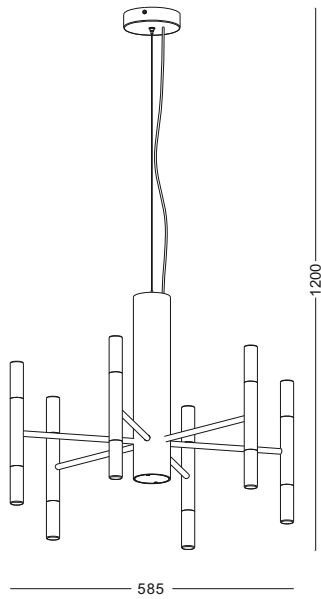

code **GD-LPL214-BK**

surface customizable concrete grey paint similar to RAL7037 anodized silver sandblasted anodized gold sandblasted

casing aluminum / black painting / lamping LED 42x3W / Ra>80 / 5040LM / acrylic diffuser / 2700K/3000K/4000K/6000K

installation IP20 lamp shade total dia 775mm / 1meter cable / cable length customizable

code **GD-LPL214-WT**

surface customizable concrete grey paint similar to RAL7037 anodized silver sandblasted anodized gold sandblasted

casing aluminum / white painting / lamping LED 42x3W / Ra>80 / 5040LM / acrylic diffuser / 2700K/3000K/4000K/6000K

installation IP20 lamp shade total dia 775mm / 1meter cable / cable length customizable