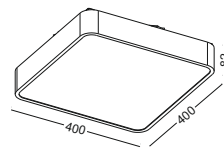

surface customizable

- black paint equal to RAL9011
- white paint similar to RAL9003
- concrete grey paint similar to RAL7037
- anodized gold brushed circular

code **GD-LBL146**

casing aluminum / brushed silver / lamping LED 16W / Ra>80 / 1280LM / acrylic cover / 2700K/3000K/4000K/6000K

installation IP20 No dimming driver available / check photometric on page 001

code **GD-LBL147**

casing aluminum / brushed silver / lamping LED 36W / Ra>80 / 2880LM / acrylic cover / 2700K/3000K/4000K/6000K

installation IP20 No dimming driver available / check photometric on page 001