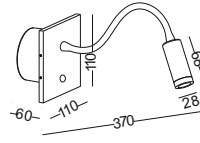

code **GD-LWA230A-BK**
casing aluminum / black paint
lamping LED 3W / Ra>80 / 120LM
Beam 30 degree /
2700K/3000K/4000K/6000K
installation

supplied with installation box and driver

with touching sensor switch

cut-off dia82mm
by 60mm depth hole for
installation box and driver

if there is no enough space
for the box, we can supply
an aluminum ring for insta-
llatoin.