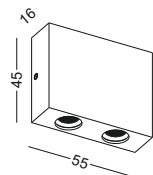

code **GD-LWA326-WT**
casing aluminum / white painting
lamping LED 1W / Ra>80 /70LM
Beam 30 degree / 2700K/3000K /4000K/6000K
lamp input DC 12V/Parallel connection
max 300pcs
installation surface mount
■ ■ ◆ CE ▽ IP20