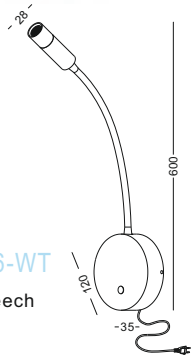

code **GD-LWA316-WT**
casing aluminum+beech
finishing white paint
lamping LED 3W
Lumens 120LM
CRI Ra>80
Beam 10 / 20 / 30 degree
lamp color 2700K/3000K/4000K/6000K

with touching sensor switch

lens available