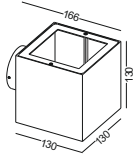

code **GD-LWA300D-WT**
casing aluminum / white paint
lamping LED 6W / Ra>90 / 500LM
Beam 80 degree /
2700K/3000K/4000K/6000K
installation IP65

surface customizable black paint equal to RAL9011
concrete grey paint similar to RAL7037