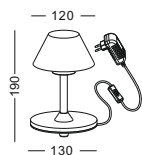

code **GD-LTL029-BK**

surface customizable white paint similar to RAL9003 concrete grey paint similar to RAL7037 anodized gold brushed circular

casing aluminum / anodized black / lamping COB 3W / Ra>90 / 300LM / acrylic diffuser / 2700K/3000K/4000K/6000K

installation **CE** IP20 EU standard plug with switch on the cable / 1.5M cable