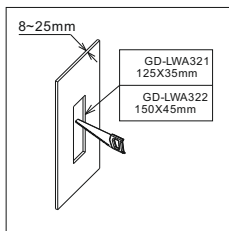

HOW IT WORKS

STEP1
Cut hole
pattern
on the
wall