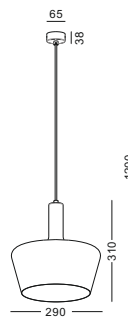

code **GD-LPL314-WT**
casing Steel
finishing outer/white painting
inner/ white painting
lamping E27 Socket
installation ceiling surface mount
black fabric cable 1M long customizable
☐ Ⓢ ⒸⒺ ⚠ IP20 ⚠ 1.31kg