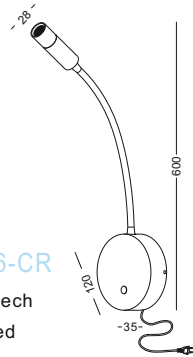

code **GD-LWA316-CR**
casing aluminum+beech
finishing chrome plated
lamping LED 3W
Lumens 120LM
CRI Ra>80
Beam 10 / 20 / 30 degree
lamp color 2700K/3000K/4000K/6000K

with touching sensor switch

lens available