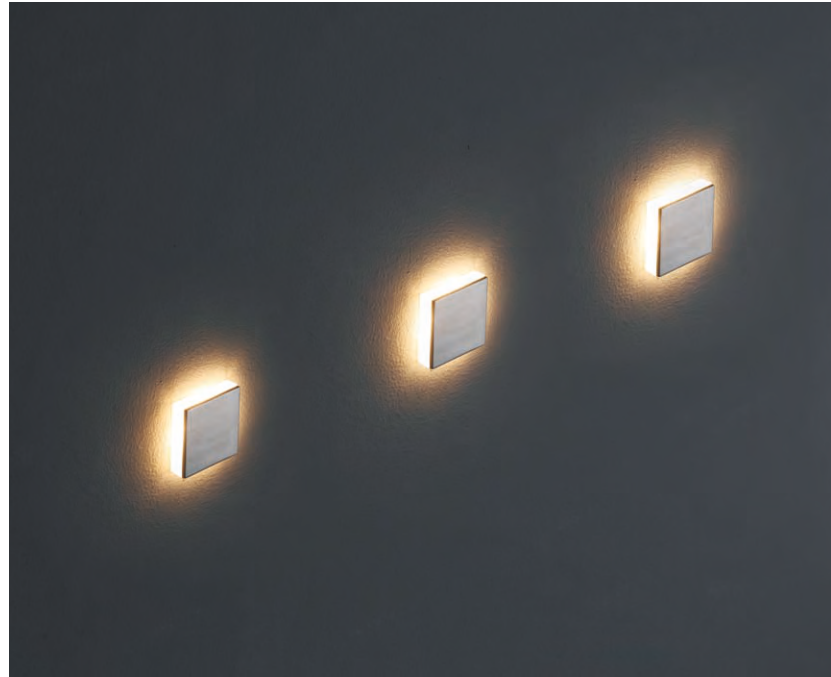

code **GD-LSL008A**
casing aluminum / anodized silver
stainless steel cover / nickel
lamping LED 1W / Ra>80 /70LM
Beam acrylic diffuser/
2700K/3000K/4000K/6000K
installation IP20

- dia 45x95mm
  for installation box
  for concrete wall
- dia 40mm recessed
  for wooden wall

supply with aluminum installation box