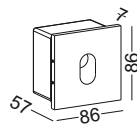

code **GD-LSL011**
casing aluminum / anodized silver
lamping LED 1W / Ra>80 / 70LM
Beam 60 degree / no lense
2700K/3000K/4000K/6000K
installation IP20

installed with standard 86x86mm switch box

supply with standard 86mm switch box