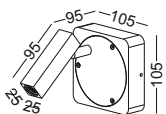

code **GD-LWA203**
casing aluminum / anodized black
lamping LED 3W / Ra>80 / 120LM
Beam 30 degree /
2700K/3000K/4000K/6000K
installation IP20

surface customizable white paint similar to RAL9003
concrete grey paint similar to RAL7037