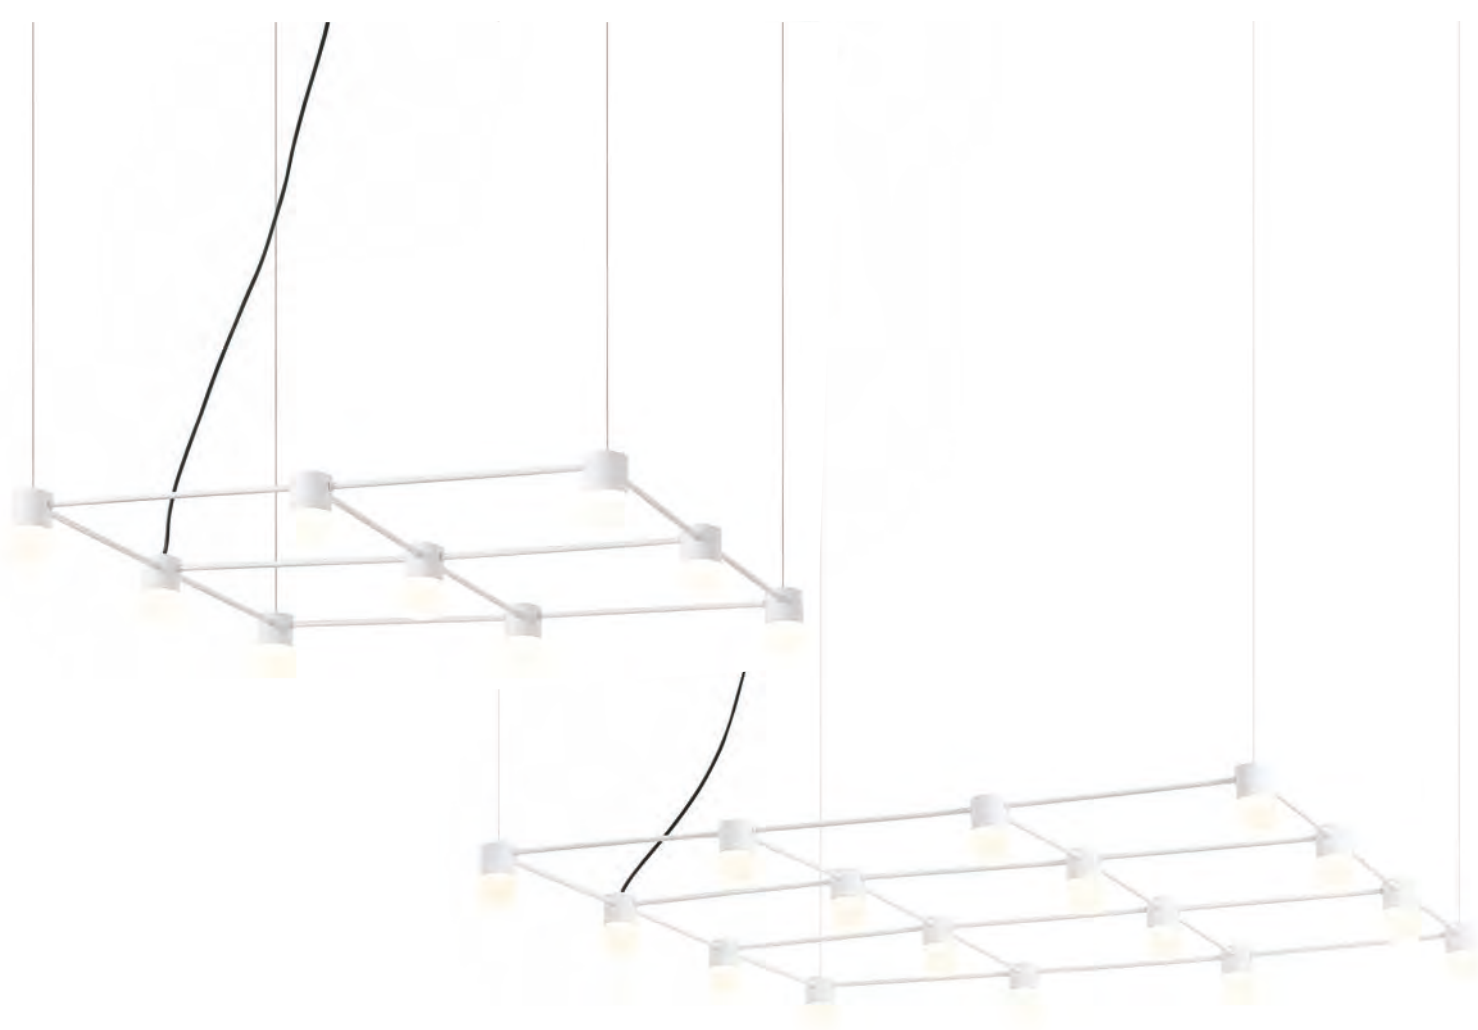

code **GD-LPL342-WT**

surface customizable chrome plated concrete grey paint similar to RAL7037

casing aluminum+steel / white painting / lamping cree 9W / Ra>80 /630LM / acrylic diffuser / 2700K/3000K/4000K/6000K

installation IP20 grille size 535mm x 535mm 1.2meter cable / cable length customizable

code **GD-LPL344-WT**

surface customizable chrome plated concrete grey paint similar to RAL7037

casing aluminum+steel / white painting / lamping cree 16W / Ra>80 /1120LM / acrylic diffuser / 2700K/3000K/4000K/6000K

installation IP20 grille size 785mm x 785mm 1.2meter cable / cable length customizable