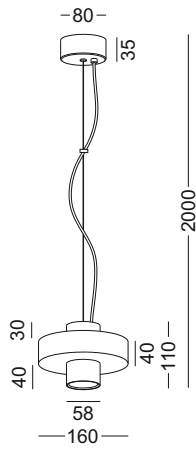

MEASUREMENTS FOR THE PENDENTS

GD-LPL348