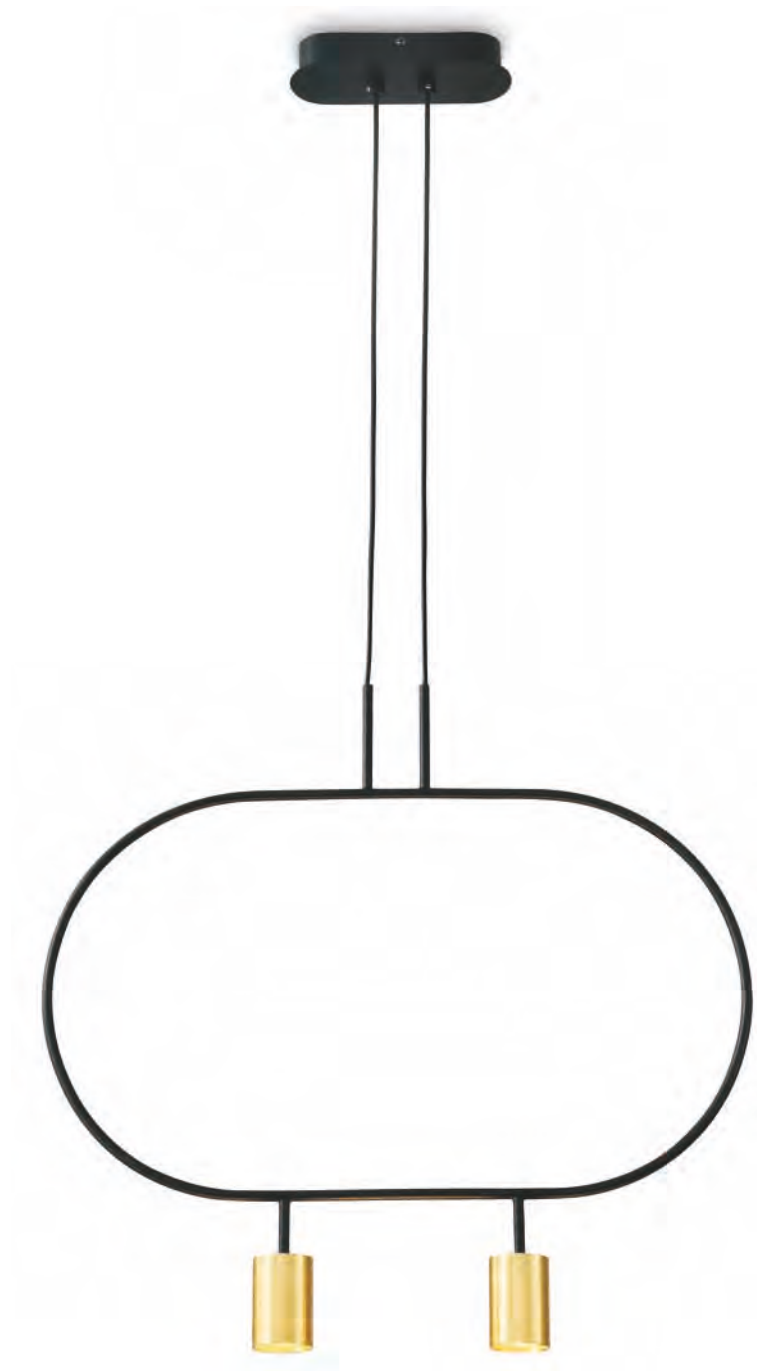

---

code **GD-LPL337-GD** surface customizable chrome plated concrete grey paint similar to RAL7037 white paint similar to RAL9003
casing aluminum+steel / black painting / anodized golden / lamping COB 2X3W / Ra>90 / 480LM / Beam 10/23/38 degree / 2700K/3000K/4000K/5000K
installation IP20 lamp shade dia40mm x60mm / the ring 500X300mm/1.6meter cable /cable length customizable

---