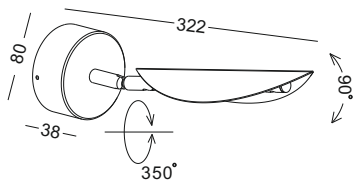

code **GD-LWA395**

casing steel + aluminum

finishing black painting +anodized gold

lampping SMD 2W / Ra>80 /200LM

Beam 2700K/3000K/4000K/6000K

installation IP20

surface customizable white paint similar to RAL9003

black paint equal to RAL9011