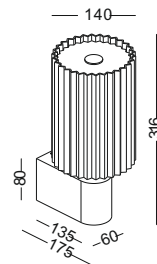

code **GD-LWA289-BK**
casing aluminum / anodized black
lamping LED 12W / Ra>80 / 1200LM
Beam up and down light / acrylic cover
2700K/3000K/4000K/6000K
installation IP20

surface customizable white paint
similar to RAL9003