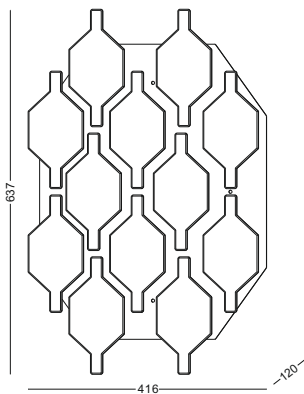

code **GD-LWA362-WT**
casing cast aluminum / white painting
lamping LED 12x3W / Ra>80 / 3600LM
Beam Indirect light/
2700K/3000K/4000K/6000K
installation IP20

surface
customizable
concrete grey paint
similar to RAL7037
black paint
equal to RAL9011