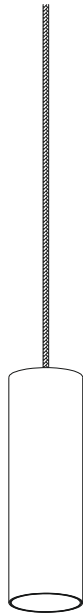

NO SHAPE
NO BOUNDARIES
NO LIMITS

THIS IS WHAT
WE CALL
MINIMALISM

THE MINIMALISM
LED PENDENT LIGHT
SERIES

GD-LPL300-WT

GD-LPL219-WT

GD-LPL300-BK

GD-LPL220-WT

code **GD-LPL218-WT/ GD-LPL218-BK**