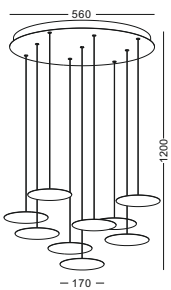

code **GD-LPL241**
casing steel sheet / white paint
lamping LED 9X6W / Ra>80 /5400LM
Beam indirect light /
2700K/3000K/4000K/6000K
installation IP20

DALI / 0/1-10V / TRIAC
dimming driver customizable

surface
customizable

- anodized black sandblasted
- concrete grey paint similar to RAL7037