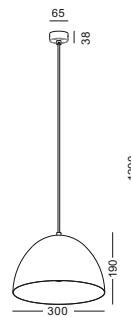

code **GD-LPL317-BK**
casing Steel
finishing outer/black painting
inner/ white painting
lamping E27 Socket
installation ceiling surface mount
black fabric cable 1M long customizable
☑️ Ⓛ Ⓢ Ⓜ IP20 ⚠️ 1.13kg