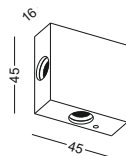

code **GD-LWA325-GR**
casing aluminum / grey painting
lamping LED 1W / Ra>80 /70LM
Beam 30 degree / 2700K/3000K /4000K/6000K
lamp input DC 12V/Parallel connection
max 300pcs
installation surface mount
■ ■ ◆ CE ▽ IP20