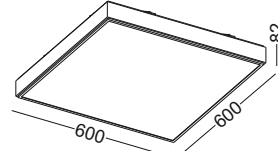

surface customizable

- black paint equal to RAL9011
- concrete grey paint similar to RAL7037
- anodized silver brushed linear

code **GD-LBL151**

casing aluminum / white paint / lamping LED 36W / Ra>80 / 2880LM / acrylic cover / 2700K/3000K/4000K/6000K

installation IP20 No dimming driver available / check photometric on page 001

code **GD-LBL152**

casing aluminum / white paint / lamping LED 84W / Ra>80 / 6720LM / acrylic cover / 2700K/3000K/4000K/6000K

installation IP20 No dimming driver available / check photometric on page 001