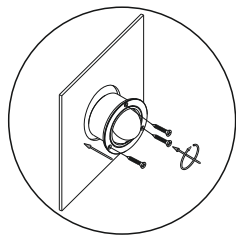

STEP6
Turn on
the main
and press
to light
it on