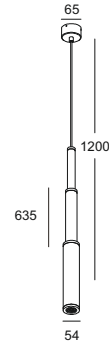

LEDPENDANT MEASUREMENTS

GD-LPL150