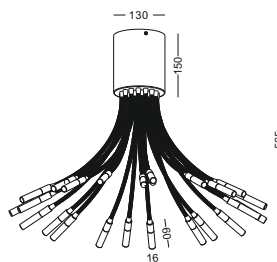

code **GD-LBL143**

surface customizable black paint equal to RAL9011 white paint similar to RAL9003 concrete grey paint similar to RAL7037

casing aluminum / chrome plated / lamping LED 24x1W / Ra>80 / 1680LM / acrylic diffuser / 2700K/3000K/4000K/6000K

installation IP20 DALI / 0/1-10V / TRIAC dimming driver customizable