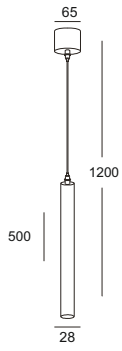

LEDPENDANT MEASUREMENTS

GD-HL012