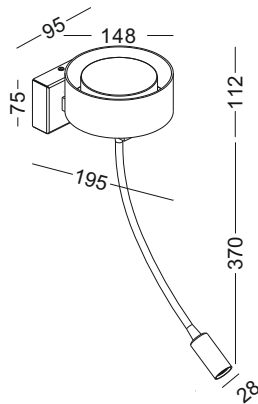

code **GD-LWA298A**
casing aluminum / chrome plated
lamping Shade LED 6W / Ra>80 /600LM
Goose LED 3W/ Ra>80 /120LM
Beam acrylic diffuser /
2700K/3000K/4000K/6000K
installation IP20

With two switches on the base

surface customizable

- black paint equal to RAL9011
- white paint similar to RAL9003
- concrete grey paint similar to RAL7037