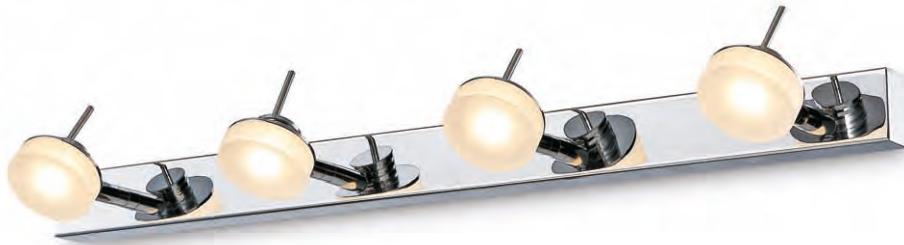

code **GD-LWA238**
casing Aluminum / chrome plated
lamping LED 4x3W / Ra>80 /480LM
Beam acrylic diffuser /
2700K/3000K/4000K/6000K
installation IP20

surface customizable black paint equal to RAL9011
white paint similar to RAL9003
concrete grey paint similar to RAL7037