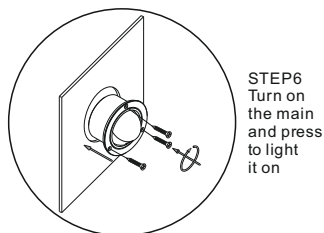

code **GD-LWA219-WT**
casing aluminum / white paint
lamping LED 3W / Ra>80 /120LM
Beam 30 degree /
2700K/3000K/4000K/6000K
installation IP20

code **GD-LWA220-WT**
casing aluminum / white paint
lamping LED 3W / Ra>80 /120LM
Beam 30 degree /
2700K/3000K/4000K/6000K
installation IP20

cut-off dia80mm
by 60mm depth hole for
installation box and driver

cut-off dia80mm
by 60mm depth hole for
installation box and driver

supplied with installation box and driver

supplied with installation box and driver

with built-in switch, when head pressed
in ,the light switched off

with built-in switch, when head pressed
in ,the light switched off

the head can be rotated 350 degree
left and right, 90 degree up and down

the head can be rotated 350 degree
left and right, 90 degree up and down

code **GD-LWA219-BK**
casing aluminum / black paint

code **GD-LWA220-BK**
casing aluminum / black paint

code **GD-LWA219-CR**
casing aluminum / chrome plated

code **GD-LWA220-CR**
casing aluminum / chrome plated

code **GD-LWA219-SL**
casing aluminum / anodized silver

code **GD-LWA220-SL**
casing aluminum / anodized silver

code **GD-LWA219-RG**
casing aluminum / anodized rose gold

code **GD-LWA220-RD**
casing aluminum / anodized rose gold

HOW IT WORKS