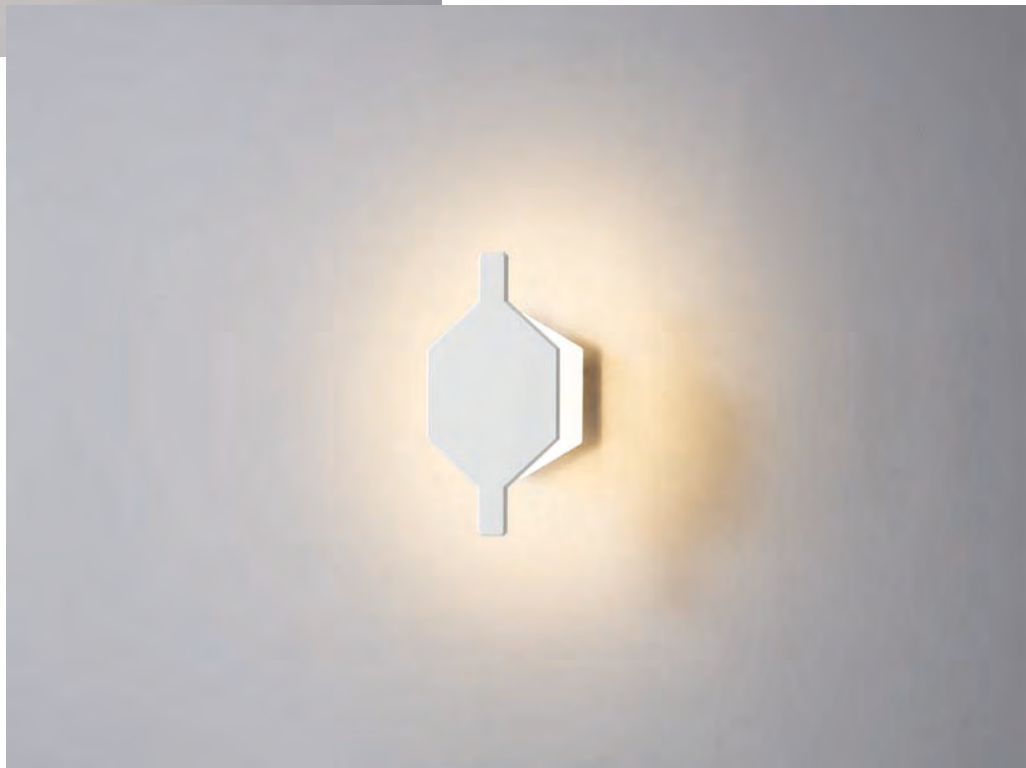

code **GD-LWA351-WT**
casing cast aluminum / white painting
lamping LED 1x3W / Ra>80 /300LM
Beam Indirect light/
2700K/3000K/4000K/6000K
installation IP20

surface customizable
concrete grey paint similar to RAL7037
black paint equal to RAL9011