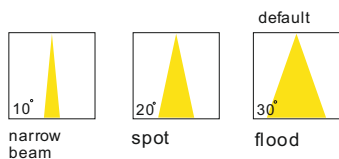

code **GD-LWA314-WT**
casing aluminum+beech
finishing white paint
lamping LED 3W
Lumens 120LM
CRI Ra>80
Beam 10 / 20 / 30 degree
lamp color 2700K/3000K/4000K/6000K

with touching sensor switch

lens available

surface customizable

- anodized silver brushed circular
- anodized gold sandblasted
- concrete grey paint similar to RAL7037