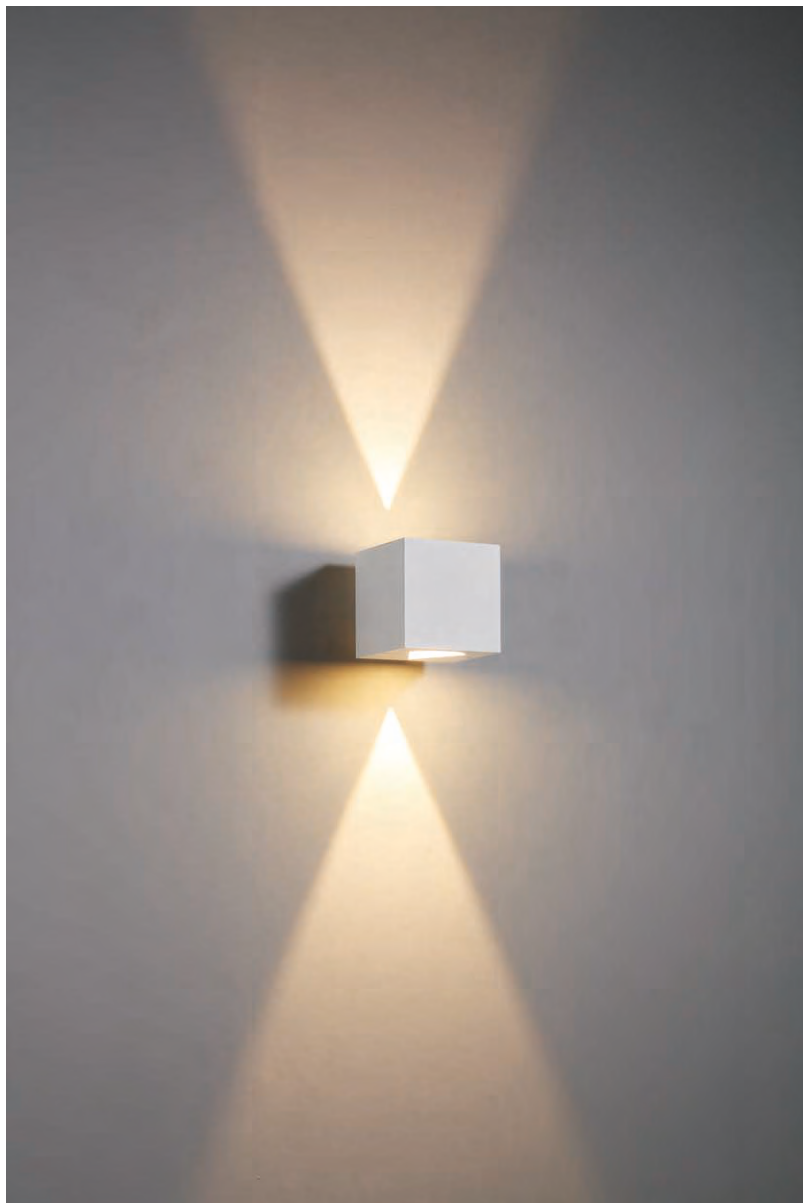

code **GD-LWA300G-WT**
casing aluminum / white paint
lamping LED 6W / Ra>90 /500LM
Beam decorative/
2700K/3000K/4000K/6000K
installation IP65

surface customizable black paint equal to RAL9011
concrete grey paint similar to RAL7037

code **GD-LWA300F-WT**
casing aluminum / white paint
lamping LED 6W / Ra>90 /500LM
Beam 60 degree /
2700K/3000K/4000K/6000K
installation IP65

surface customizable black paint equal to RAL9011
concrete grey paint similar to RAL7037