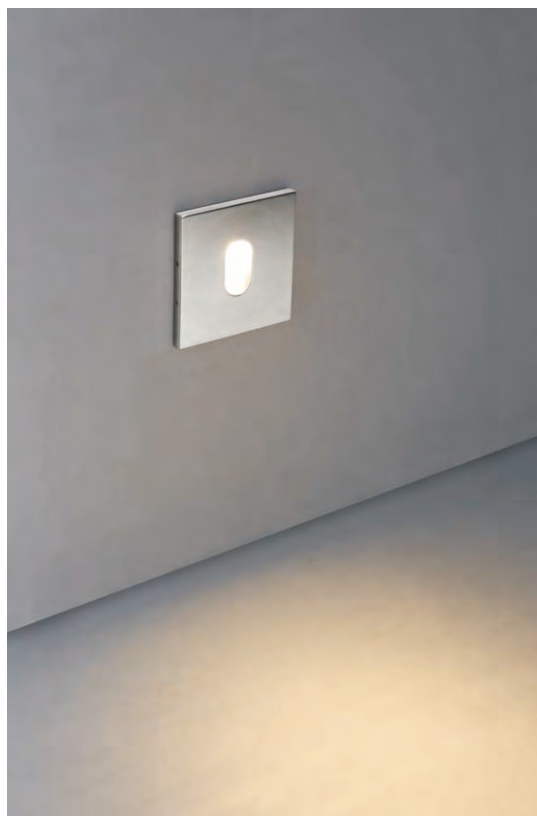

code **GD-LSL011A**
casing aluminum / chrome plated
lamping LED 1W / Ra>80 / 70LM
Beam glass diffuser /
2700K/3000K/4000K/6000K
installation IP20

installed with standard
86x86mm switch box

supply with standard 86mm switch box

code **GD-LSL012A**
casing aluminum / chrome plated
lamping LED 1W / Ra>80 / 70LM
Beam glass diffuser /
2700K/3000K/4000K/6000K
installation IP20

installed with standard
86x86mm switch box

supply with standard 86mm switch box

code **GD-LSL013A**
casing aluminum / chrome plated
lamping LED 1W / Ra>80 / 70LM
Beam glass diffuser /
2700K/3000K/4000K/6000K
installation IP20

installed with standard
86x86mm switch box

supply with standard 86mm switch box