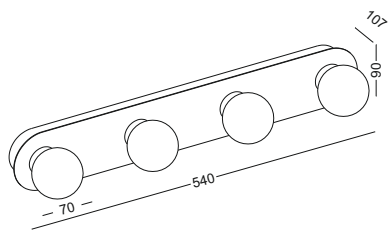

code **GD-LWA339**

casing stainless steel + acrylic

lampping COB 4x3W / Ra>90 /1200LM

Beam 2700K/3000K/4000K/6000K

installation IP44

surface customizable white paint
similar to RAL9003