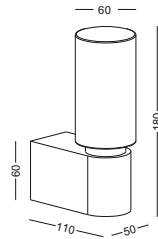

code **GD-LWA208A**
casing aluminum / anodized silver
lamping cob 5W / Ra>90 / 430LM
Beam acrylic diffuser /
2700K/3000K/4000K/6000K
installation IP20

With switch on the base

surface customizable

- anodized gold brushed circular
- black paint equal to RAL9011
- white paint similar to RAL9003