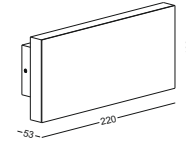

code **GD-LWA294A-WT**
GD-LWA294A-BK
casing aluminum / steel cover /
white paint / black paint
lamping LED 9W / Ra>80 /900LM
Beam indirect light / acrylic diffuser
2700K/3000K/4000K/6000K
installation IP20