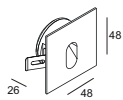

code **GD-LSL001**

casing aluminum / anodized silver

lamping LED 1W / Ra>80 / 70LM

Beam no lense /

2700K/3000K/4000K/6000K

installation IP20

dia 45x95mm
for installation box
for concrete wall

dia 40mm recessed
for wooden wall

supply with aluminum installation box

code **GD-LSL002**

casing aluminum / anodized silver

lamping LED 1W / Ra>80 / 70LM

Beam no lense /

2700K/3000K/4000K/6000K

installation IP20