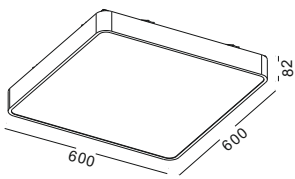

surface
customizable

- black paint
  equal to RAL9011
- white paint
  similar to RAL9003
- concrete grey paint
  similar to RAL7037
- anodized gold
  brushed circular