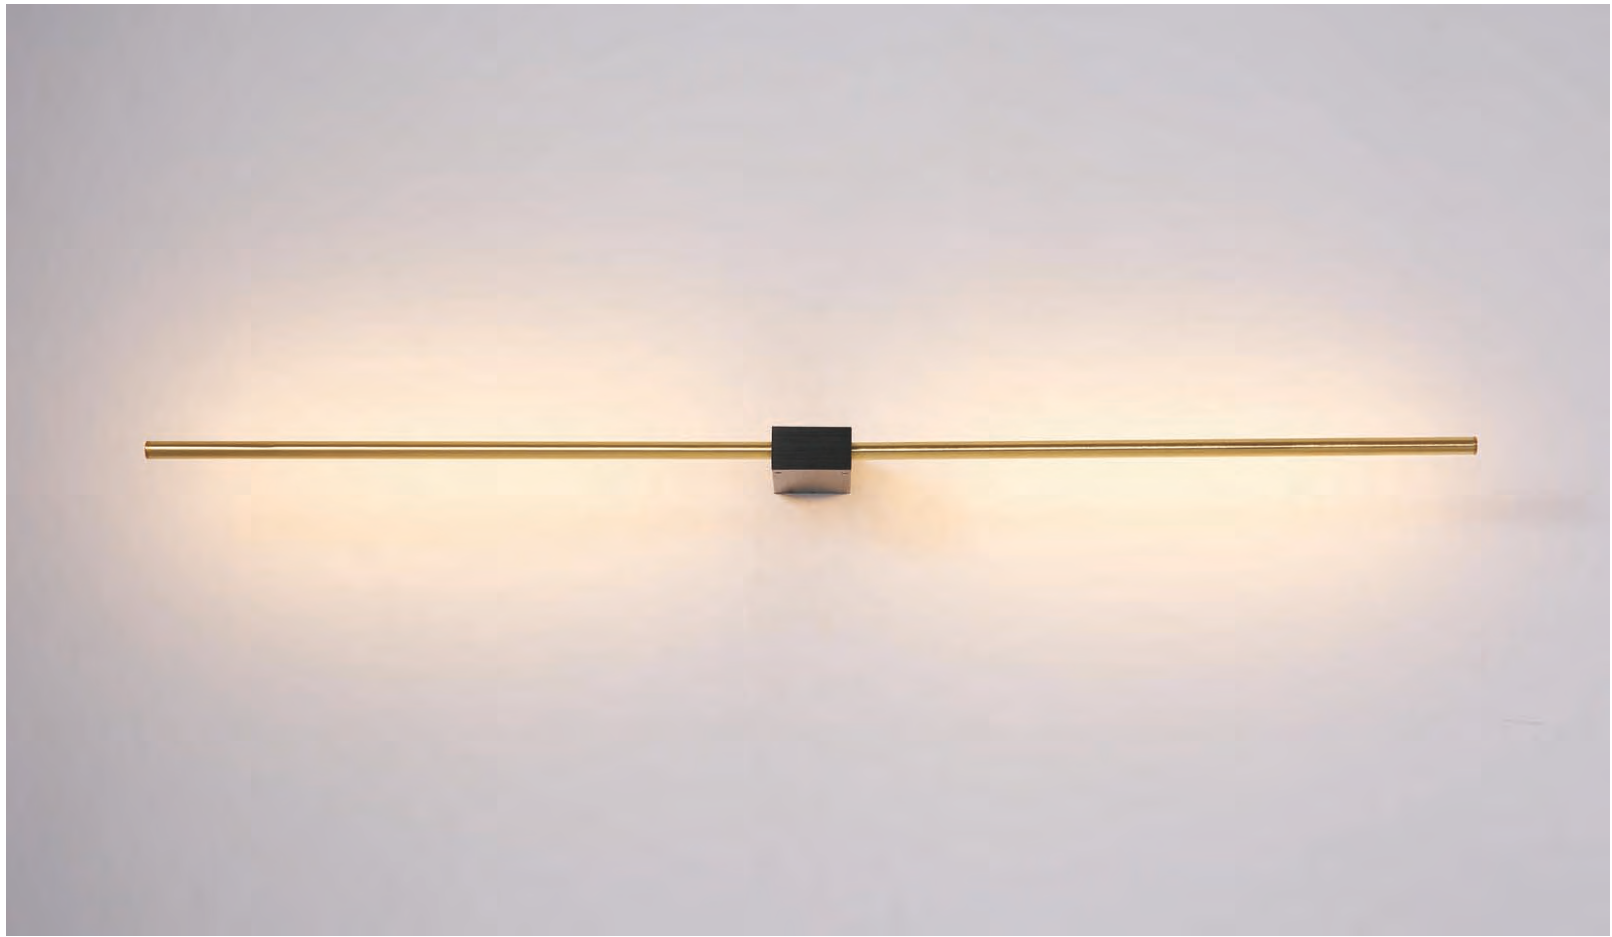

code **GD-LWA390**
casing aluminum / anodized black + gold
lamping LED 10W / Ra>80 / 1000LM
Beam indirect light
2700K/3000K/4000K/6000K
installation IP20