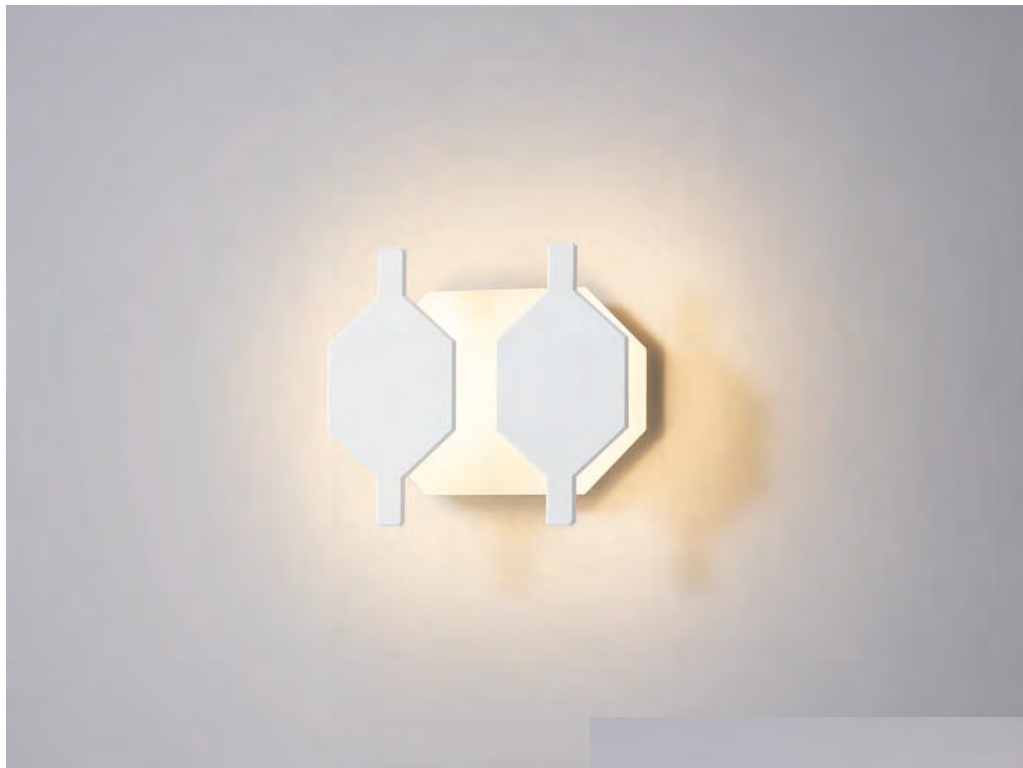

code **GD-LWA352-WT**
casing cast aluminum / white painting
lamping LED 2x3W / Ra>80 /600LM
Beam Indirect light/
2700K/3000K/4000K/6000K
installation IP20

surface customizable
concrete grey paint similar to RAL7037
black paint equal to RAL9011