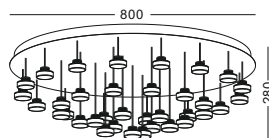

surface customizable

- anodized gold sandblasted
- anodized black sandblasted
- white paint similar to RAL9003

code **GD-LBL218**

casing aluminum heat sink/ chrome plated

lamping LED 35X3W / Ra>80 / 4200LM