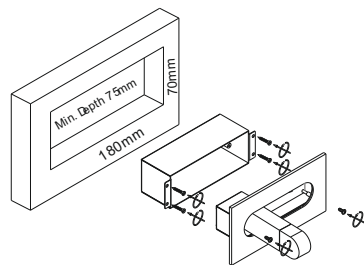

code **GD-LWA323-WT**
casing aluminum
finishing white painting
lamping CREE XPE 1X3W
Lumens 120LM
CRI Ra>80
Beam 30 degree
lamp color 2700K/3000K/4000K/6000K
Input AC100-240V
installation Recessed wall mount
cut-off 180x70x75mm
check manul below

▲ Net Weight 1.07kg