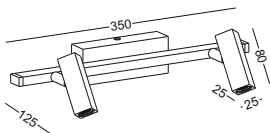

code **GD-LWA191**
casing Aluminum / anodized black
lamping LED 2x3W / Ra>80 /240LM
Beam 30 degree /
2700K/3000K/4000K/6000K

installation IP20

surface customizable anodized silver sandblasted