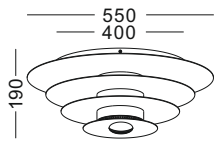

code **GD-LBL231-GR**

casing aluminum / grey paint / lamping SMD 18W+COB 9W / Ra>80 /1800+800LM / 38 degree down/

2700K/3000K/
4000K/6000K

installation IP20

DALI / 0/1-10V / TRIAC dimming driver customizable

Related Products