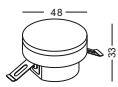

code **GD-LSL008A**
casing aluminum / anodized silver
stainless steel cover / nickel
lamping LED 1W / Ra>80 /70LM
Beam acrylic diffuser/
2700K/3000K/4000K/6000K
installation IP20