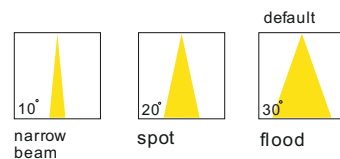

surface customizable

- anodized silver brushed circular
- anodized gold sandblasted
- concrete grey paint similar to RAL7037