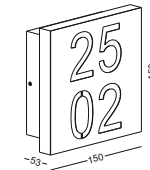

code **GD-LWA296B**
casing aluminum base/white paint
stainless steel cover / nickle
lamping LED 6W / Ra>80 /600LM
Beam indirect light / acrylic diffuser
2700K/3000K/4000K/6000K
installation IP20

surface customizable material steel

- black paint equal to RAL9011
- white paint similar to RAL9003
- concrete grey paint similar to RAL7037

cover customized to be any drawing