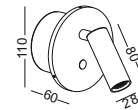

cut-off dia80mm
by 60mm depth hole for
installation box and driver

if there is no enough space
for the box, we can supply
an aluminum ring for insta-
llatoin.