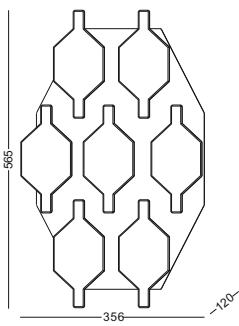

code **GD-LWA357A-WT**
casing cast aluminum / white painting
lamping LED 7x3W / Ra>80 / 2100LM
Beam Indirect light/
2700K/3000K/4000K/6000K
installation IP20

surface customizable
concrete grey paint similar to RAL7037
black paint equal to RAL9011