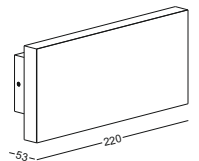

code **GD-LWA294C**
casing aluminum base/white paint
stainless steel cover / nickle
lamping LED 9W / Ra>80 /900LM
Beam indirect light / acrylic diffuser
2700K/3000K/4000K/6000K
installation IP20

surface customizable material steel

- black paint equal to RAL9011
- white paint similar to RAL9003
- concrete grey paint similar to RAL7037

cover customized to be any drawing