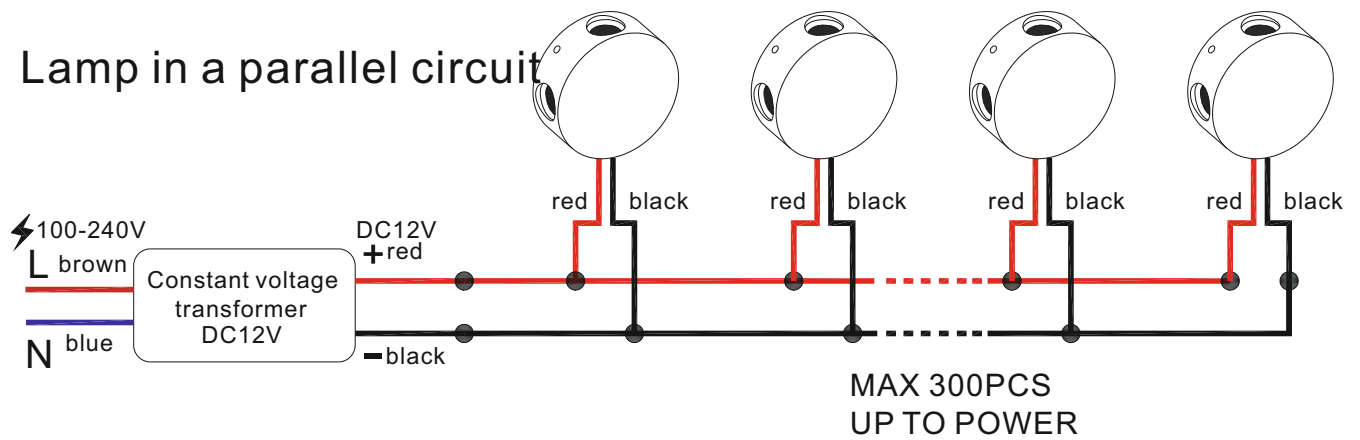

Lamp in a parallel circuit