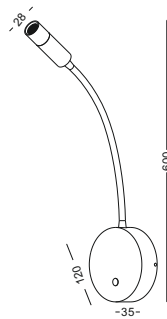

code **GD-LWA317-WT**
casing aluminum+beech
finishing white paint
lamping LED 3W
Lumens 120LM
CRI Ra>80
Beam 10 / 20 / 30 degree
lamp color 2700K/3000K/4000K/6000K

with touching sensor switch

lens available

surface customizable

- anodized silver brushed circular
- anodized gold sandblasted
- concrete grey paint similar to RAL7037

code **GD-LWA317-BK**
casing aluminum+beech
finishing anodized black
lamping LED 3W
Lumens 120LM
CRI Ra>80
Beam 10 / 20 / 30 degree
lamp color 2700K/3000K/4000K/6000K

with touching sensor switch

lens available

surface customizable

- anodized silver brushed circular
- anodized gold sandblasted
- concrete grey paint similar to RAL7037

code **GD-LWA317-CR**
casing aluminum+beech
finishing chrome plated
lamping LED 3W
Lumens 120LM
CRI Ra>80
Beam 10 / 20 / 30 degree
lamp color 2700K/3000K/4000K/6000K

with touching sensor switch

lens available

surface customizable

- anodized silver brushed circular
- anodized gold sandblasted
- concrete grey paint similar to RAL7037