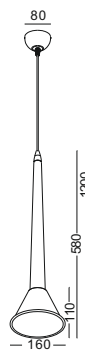

LEDPENDANT MEASUREMENTS

GD-LPL274