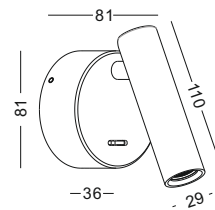

code **GD-LWA330-WT**
casing aluminum
finishing white painting
lamping CREE XPE 1X3W
Lumens 120LM
CRI Ra>80
Beam 30 degree
lamp color 2700K/3000K/4000K/6000K
Input AC100-240V
installation surface mount

▲ Net Weight 0.41kg