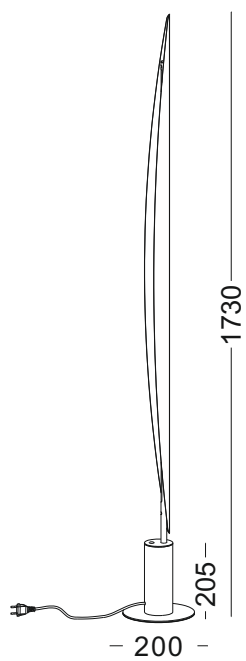

code **GD-LFL047**

casing steel + aluminum

finishing black painting + anodized gold

lamping SMD 18W / Ra>80 / 1800LM

Beam 2700K/3000K/4000K/6000K

installation IP20

supplied with 1.5meter EU standard plug

Touching switch in the base to dim the light