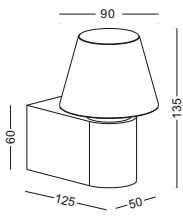

code **GD-LWA207A**
casing aluminum / anodized silver
lamping cob 5W / Ra>90 / 430LM
Beam acrylic diffuser /
2700K/3000K/4000K/6000K
installation IP20

With switch on the base

surface customizable

- anodized gold brushed circular
- black paint equal to RAL9011
- white paint similar to RAL9003