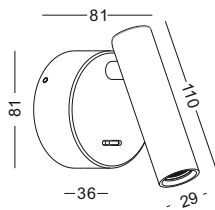

code **GD-LWA330-BK**
casing aluminum
finishing black painting
lamping CREE XPE 1X3W
Lumens 120LM
CRI Ra>80
Beam 30 degree
lamp color 2700K/3000K/4000K/6000K
Input AC100-240V
installation surface mount

▲ Net Weight 0.41kg