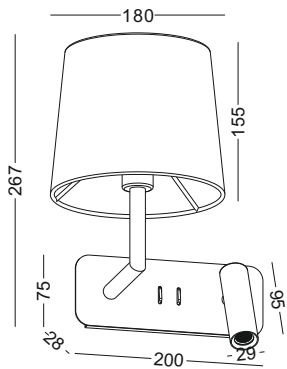

code **GD-LWA375-BK**
casing steel+fabric / black painting
lamping LED 3W+E14 / Ra>80 /120LM
Beam 30 degree for the spot
2700K/3000K/4000K/6000K
installation IP20

code **GD-LWA375-WT**
casing steel+fabric / white painting
lamping LED 3W+E14 / Ra>80 /120LM
Beam 30 degree for the spot
2700K/3000K/4000K/6000K
installation IP20

code **GD-LWA375-CR**
casing steel+fabric / chrome plated
lamping LED 3W+E14 / Ra>80 /120LM
Beam 30 degree for the spot
2700K/3000K/4000K/6000K
installation IP20

Supplied with a 4W E14 LED bulb