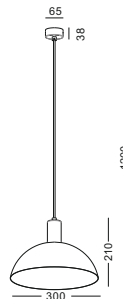

code **GD-LPL316-WT**
casing Steel
finishing outer/white painting
inner/ white painting
lamping E27 Socket
installation ceiling surface mount
black fabric cable 1M long customizable
☑️ Ⓛ Ⓢ Ⓜ IP20 🏠 0.98kg