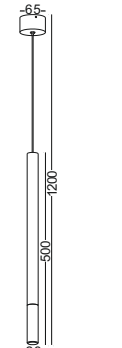

LEDPENDANT MEASUREMENTS

GD-LPL187