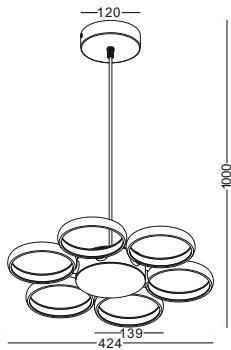

LEDPENDANT MEASUREMENTS

GD-LPL197