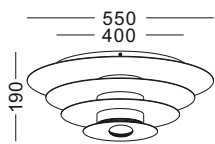

code **GD-LBL231-WT**

casing aluminum / white paint / lamping SMD 18W+COB 9W / Ra>80 / 1800+800LM / 38 degree down/ 2700K/3000K/ 4000K/6000K

installation IP20

DALI / 0/1-10V / TRIAC dimming driver customizable

Related Products