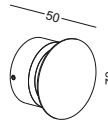

code **GD-LWA302**
casing aluminum / chrome plated
lamping LED 3W / Ra>80 /300LM
Beam indirect light / acrylic diffuser
2700K/3000K/4000K/6000K
installation IP20

surface customizable black paint equal to RAL9011
white paint similar to RAL9003
concrete grey paint similar to RAL7037