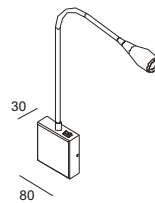

code **GD-LWA061**
casing aluminum / anodized silver
lamping LED 3W / Ra>80 / 120LM
Beam 30 degree /
2700K/3000K/4000K/6000K
installation IP20
surface customizable white paint similar to RAL9003