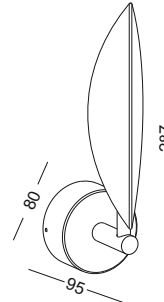

lampping SMD 2W / Ra>80 /200LM

Beam 2700K/3000K/4000K/6000K

installation     IP20

surface customizable  white paint similar to RAL9003

 black paint equal to RAL9011

code **GD-LWA394**

casing steel + aluminum