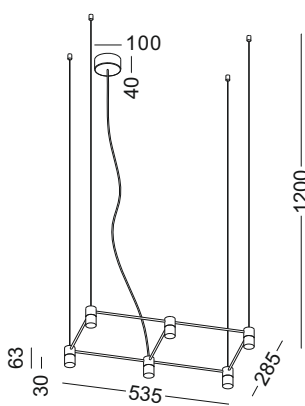

MEASUREMENTS FOR THE PENDENTS

GD-LPL339