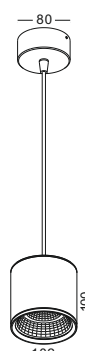

LEDPENDANT MEASUREMENTS

GD-LPL120