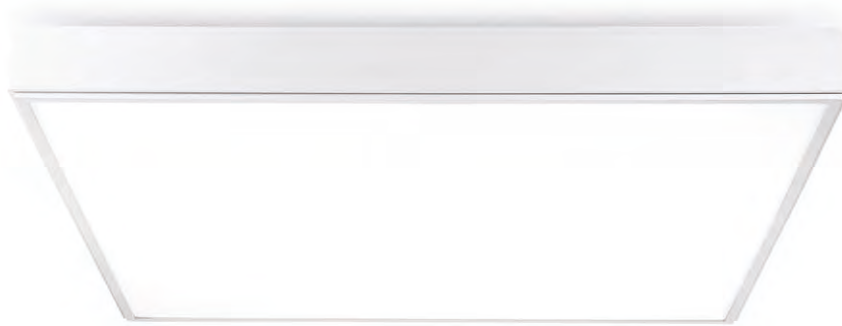

surface customizable

- black paint equal to RAL9011
- concrete grey paint similar to RAL7037
- anodized silver brushed linear

surface customizable

- black paint equal to RAL9011
- concrete grey paint similar to RAL7037
- anodized silver brushed linear

code **GD-LBL151**

casing aluminum / white paint / lamping LED 36W / Ra>80 / 2880LM / acrylic cover / 2700K/3000K/4000K/6000K

installation IP20 No dimming driver available / check photometric on page 001

code **GD-LBL152**

casing aluminum / white paint / lamping LED 84W / Ra>80 / 6720LM / acrylic cover / 2700K/3000K/4000K/6000K

installation IP20 No dimming driver available / check photometric on page 001