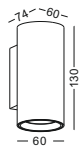

code **GD-LWA276-BK**
casing Aluminium / anodized black
lamping LED 3W / Ra>80 / 120LM
Beam 8 degree /
2700K/3000K/4000K/6000K
installation IP20

surface customizable white paint similar to RAL9003
concrete grey paint similar to RAL7037