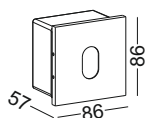

code **GD-LSL011A**
casing aluminum / chrome plated
lamping LED 1W / Ra>80 / 70LM
Beam glass diffuser /
2700K/3000K/4000K/6000K
installation IP20

installed with standard
86x86mm switch box

supply with standard 86mm switch box