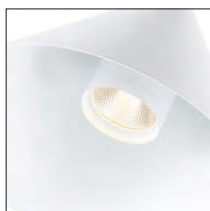

Spot light inside the cape makes this series unique it becomes a hanging spotlight when people thinks it is diffused