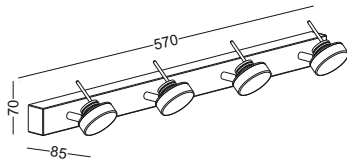

code **GD-LWA238**
casing Aluminum / chrome plated
lamping LED 4x3W / Ra>80 /480LM
Beam acrylic diffuser /
2700K/3000K/4000K/6000K
installation IP20