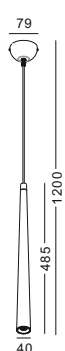

LEDPENDANT MEASUREMENTS

GD-LPL226