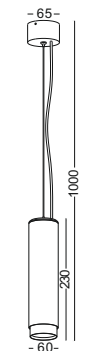

LEDPENDANT MEASUREMENTS

GD-LPL190