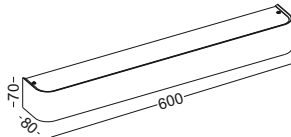

code **GD-LWA151-WT**
casing aluminum / white paint
lamping LED 20W / Ra>80 / 1600LM
Beam indirect light
2700K/3000K/4000K/6000K
installation IP20

surface customizable black paint equal to RAL9011
concrete grey paint similar to RAL7037
anodized silver brushed linear