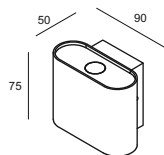

code **GD-LWA101**

casing aluminum / anodized silver
lamping LED 2W / Ra>80 /140LM
Beam 30 degree /
2700K/3000K/4000K/6000K
installation IP20

surface customizable black paint equal to RAL9011
white paint similar to RAL9003
concrete grey paint similar to RAL7037