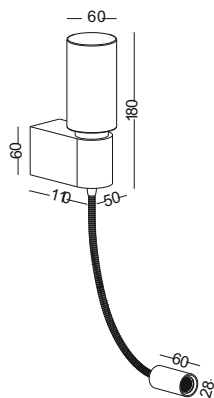

code **GD-LWA208B**
casing aluminum / anodized silver
lamping Shade cob 5W / Ra>90 /430LM
Goose LED 3W / Ra>80 /120LM
Beam acrylic diffuser /
2700K/3000K/4000K/6000K
installation IP20

With two switches on the base

surface customizable

- anodized gold brushed circular
- black paint equal to RAL9011
- white paint similar to RAL9003