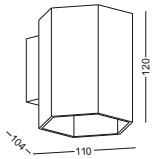

code [GD-LWA387-BK](#) / [GD-LWA387-WT](#)

casing aluminum / black painting / white painting / lamping Gu10 socket Max 50w / surface mount

installation IP20 / bulb not included / Gu10 5W LED Bulb recommended