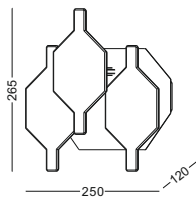

code **GD-LWA353-WT**
casing cast aluminum / white painting
lamping LED 3x3W / Ra>80 /900LM
Beam Indirect light/
2700K/3000K/4000K/6000K
installation IP20

surface
customizable
 concrete grey paint
similar to RAL7037
 black paint
equal to RAL9011