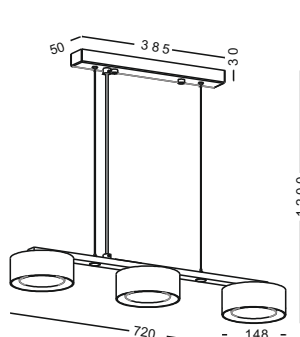

LEDPENDANT MEASUREMENTS

GD-LPL168