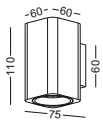

code **GD-LWA264**
casing aluminum / white paint
lamping cob 5W / Ra>90 / 430LM
Beam 23 degree /
2700K/3000K/4000K/6000K
installation IP20

surface customizable black paint equal to RAL9011

concrete grey paint similar to RAL7037