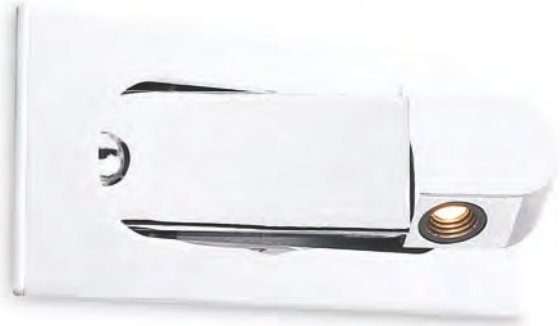

code **GD-LWA323-CR**
casing aluminum
finishing Chrome plated
lamping CREE XPE 1X3W
Lumens 120LM
CRI Ra>80
Beam 30 degree
lamp color 2700K/3000K/4000K/6000K
Input AC100-240V
installation Recessed wall mount
cut-off 180x70x75mm
check manul below

code **GD-LWA323-GD**
casing aluminum
finishing gold plated
lamping CREE XPE 1X3W
Lumens 120LM
CRI Ra>80
Beam 30 degree
lamp color 2700K/3000K/4000K/6000K
Input AC100-240V
installation Recessed wall mount
cut-off 180x70x75mm
check manul below

▲ Net Weight 1.07kg

▲ Net Weight 1.07kg