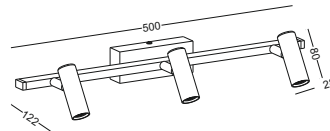

code **GD-LWA190**
casing Aluminum / anodized black
lamping LED 3x3W / Ra>80 /360LM
Beam 30 degree /
2700K/3000K/4000K/6000K

installation IP20

surface customizable anodized silver sandblasted