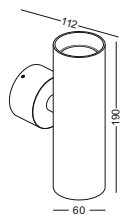

code **GD-DS032-BK**
casing aluminum / black painting
lamping 2xGu10 socket supplied with
2x 5W LED bulbs/ Ra>80 /860LM
Beam 30 degree /
2700K/3000K/4000K/6000K
installation IP20

surface
customizable
concrete grey paint
similar to RAL7037
anodized gold
brushed circular