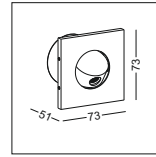

SMALLER VERSION FOR GD-LWA220 SERIES