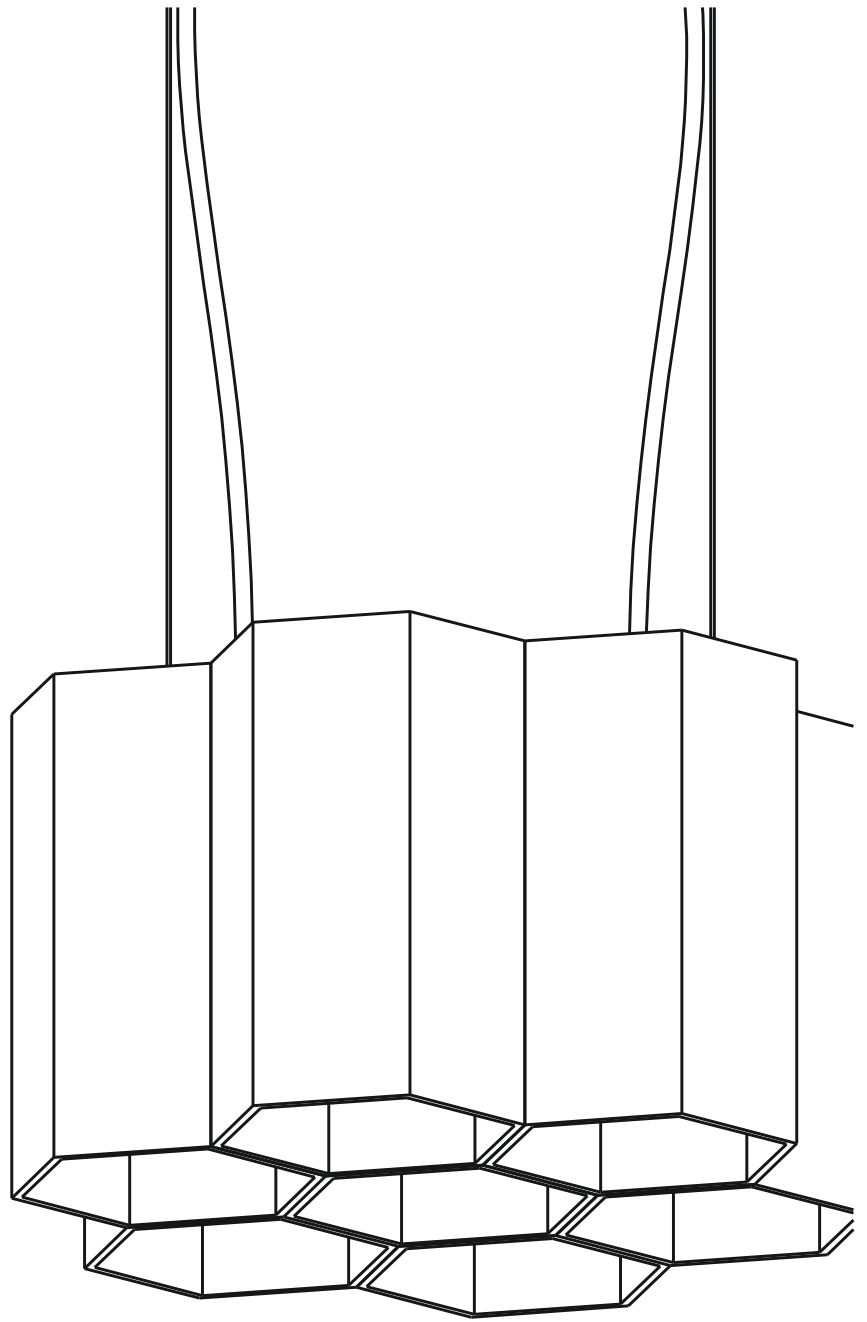

**2021 SPRING
NEW
PENDENT LIGHT
SERIES**