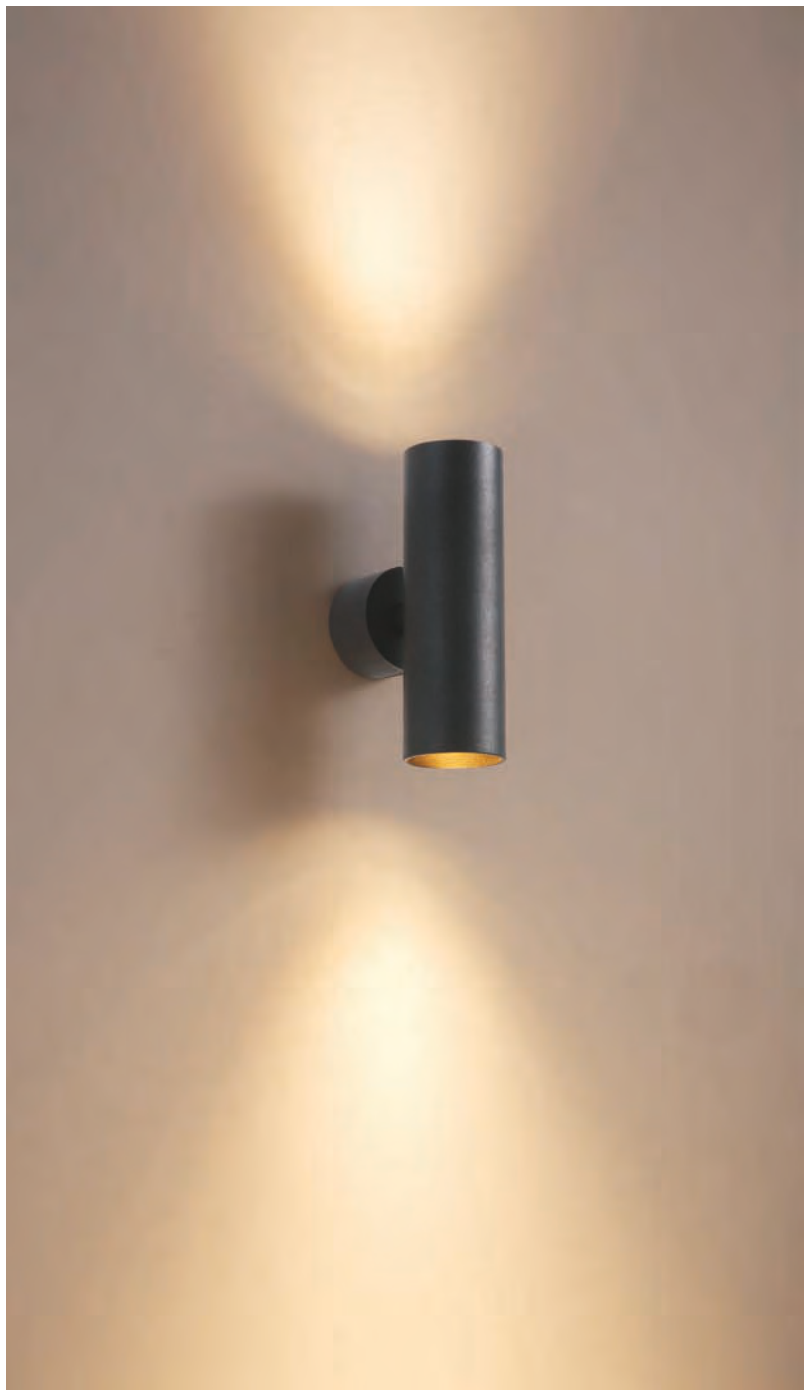

code **GD-DS031-BK**
casing aluminum / black painting
lamping Gu10 socket supplied with
a 5W LED bulb/ Ra>80 /430LM
Beam 30 degree /
2700K/3000K/4000K/6000K
installation IP20

surface
customizable
concrete grey paint
similar to RAL7037
anodized gold
brushed circular

code **GD-DS032-BK**
casing aluminum / black painting
lamping 2xGu10 socket supplied with
2x 5W LED bulbs/ Ra>80 /860LM
Beam 30 degree /
2700K/3000K/4000K/6000K
installation IP20

surface
customizable
concrete grey paint
similar to RAL7037
anodized gold
brushed circular