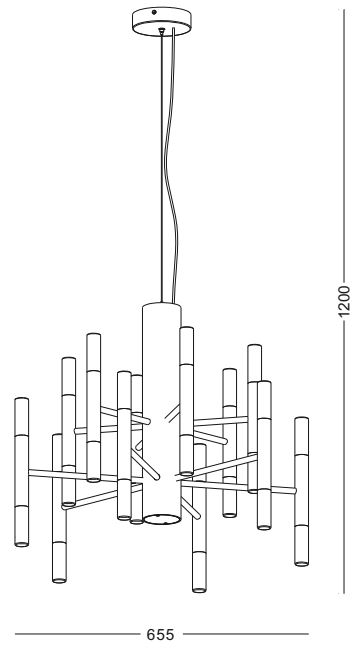

code **GD-LPL214-BK**

surface customizable concrete grey paint similar to RAL7037 anodized silver sandblasted anodized gold sandblasted

casing aluminum / black painting / lamping LED 42x3W / Ra>80 / 5040LM / acrylic diffuser / 2700K/3000K/4000K/6000K

installation IP20 lamp shade total dia 775mm / 1meter cable / cable length customizable

code **GD-LPL214-WT**

surface customizable concrete grey paint similar to RAL7037 anodized silver sandblasted anodized gold sandblasted

casing aluminum / white painting / lamping LED 42x3W / Ra>80 / 5040LM / acrylic diffuser / 2700K/3000K/4000K/6000K

installation IP20 lamp shade total dia 775mm / 1meter cable / cable length customizable