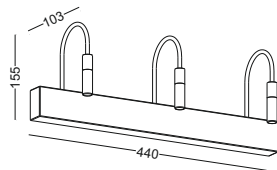

code **GD-LWA235**

casing steel / chrome plated

lamping LED 3x1W / Ra>80 /210LM

Beam acrylic diffuser /

2700K/3000K/4000K/6000K

installation IP20

surface customizable black paint equal to RAL9011
white paint similar to RAL9003
concrete grey paint similar to RAL7037