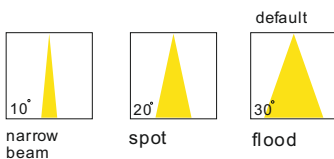

lamping LED 3W

Lumens 120LM

CRI Ra>80

Beam 10 / 20 / 30 degree

lamp color 2700K/3000K/4000K/6000K

with touching sensor switch

lens available

surface customizable