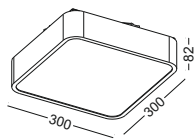

surface customizable

- black paint equal to RAL9011
- white paint similar to RAL9003
- concrete grey paint similar to RAL7037
- anodized gold brushed circular