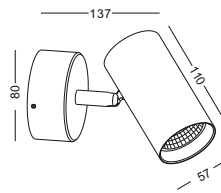

code **GD-LWA187-BK**
casing aluminum / anodized black
lamping cob 5W / Ra>90 /430LM
Beam 38 degree /
2700K/3000K/4000K/6000K
installation ☐ ☐ ☐ ☐ ☐ ☐ IP20

surface customizable ☐ white paint similar to RAL9003
☐ concrete grey paint similar to RAL7037
☐ anodized silver brushed circular
☐ anodized gold brushed circular