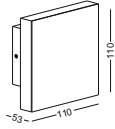

code **GD-LWA295A-WT**
GD-LWA295A-BK
casing aluminum / steel cover /
white paint / black paint
lamping LED 3W / Ra>80 /300LM
Beam indirect light / acrylic diffuser
2700K/3000K/4000K/6000K
installation IP20