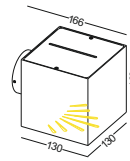

code **GD-LWA300J-WT**
casing aluminum / white paint
lamping LED 6W / Ra>90 / 500LM
Beam 80 degree up / 8 degree down
2700K/3000K/4000K/6000K
installation IP65

surface customizable black paint equal to RAL9011
concrete grey paint similar to RAL7037