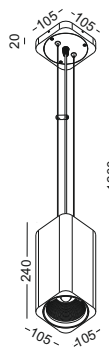

LEDPENDANT MEASUREMENTS

GD-LPL263