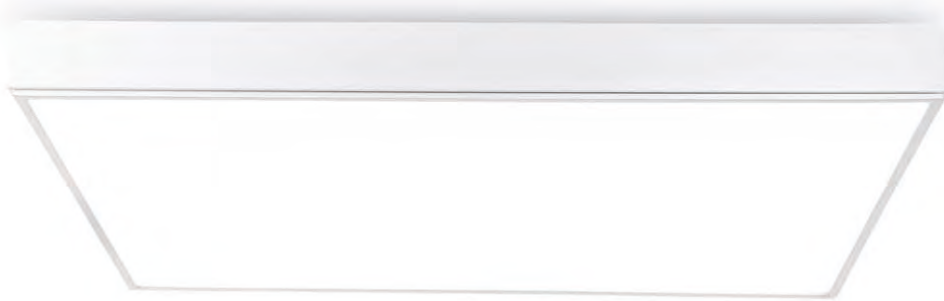

surface customizable

- black paint equal to RAL9011
- concrete grey paint similar to RAL7037
- anodized silver brushed linear

surface customizable

- black paint equal to RAL9011
- concrete grey paint similar to RAL7037
- anodized silver brushed linear

code **GD-LBL150**

casing aluminum white paint / lamping LED 48W / Ra>80 /3840LM / acrylic cover / 2700K/3000K/4000K/6000K

installation IP20 No dimming driver available / check photometric on page 001

code **GD-LBL153**

casing aluminum white paint / lamping LED 108W / Ra>80 /8640LM / acrylic cover / 2700K/3000K/4000K/6000K

installation IP20 No dimming driver available / check photometric on page 001