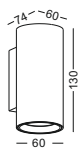

code **GD-LWA276-SL**
casing Aluminium / anodized silver
lamping LED 3W / Ra>80 / 120LM
Beam 8 degree /
2700K/3000K/4000K/6000K
installation ☐ IP20

surface customizable ☐ black paint equal to RAL9011
☐ white paint similar to RAL9003
☐ concrete grey paint similar to RAL7037