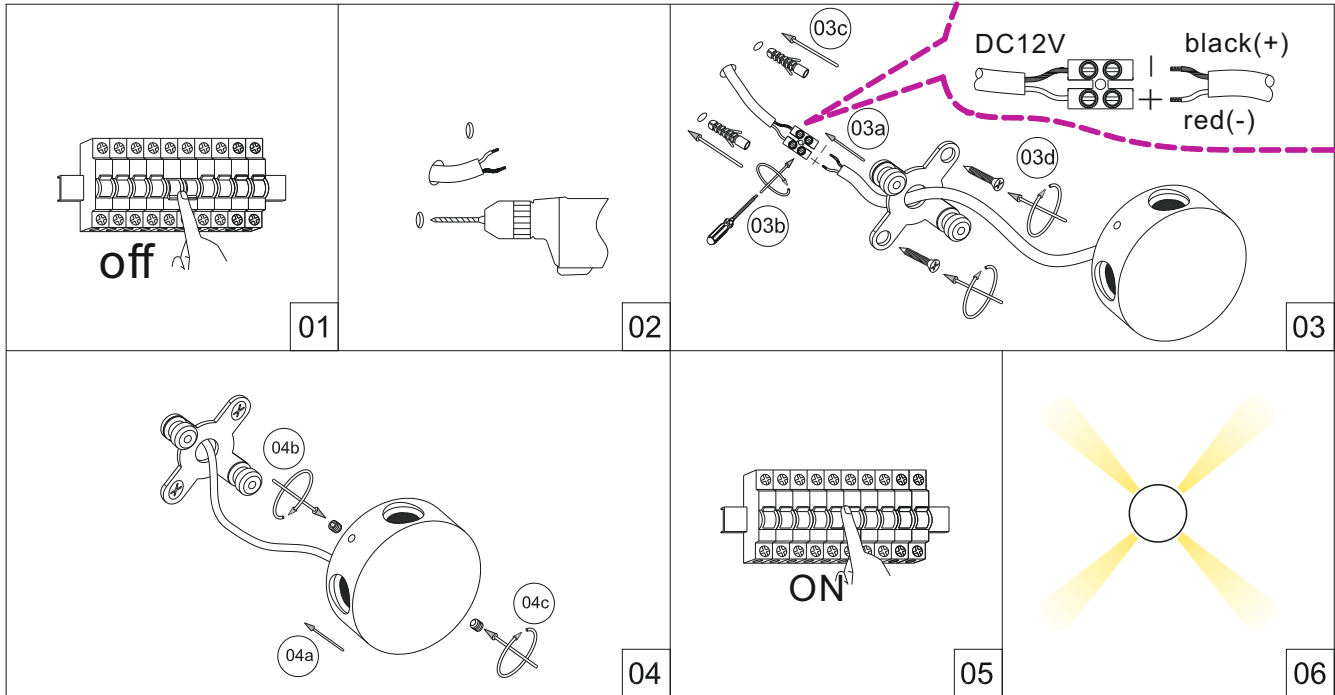

DC 12V SERIES INSTALLATION