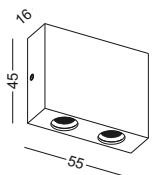

code **GD-LWA326-SL**
casing aluminum / anodized silver
lamping LED 1W / Ra>80 /70LM
Beam 30 degree / 2700K/3000K /4000K/6000K
lamp input DC 12V/Parallel connection
max 300pcs
installation surface mount
■ ■ ◆ CE ▽ IP20