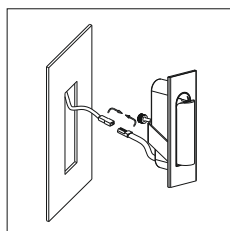

STEP3
Connect
the lamp
with the
driver