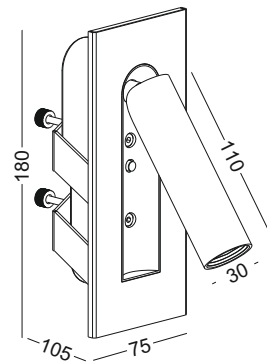

code **GD-LWA322-CR**
casing aluminum / chrome plated
lamping LED 3W / Ra>80 / 120LM
Beam 30 degree /
2700K/3000K/4000K/6000K

installation IP20

cut-off 150x45mm
by 105mm depth hole for
installation box and driver

supplied with installation box and driver

with built-in switch, when head pressed
in ,the light switched off

the head can be rotated 350 degree
left and right, 90 degree up and down

code **GD-LWA322-BK**
casing aluminum / black paint

code **GD-LWA322-WT**
casing aluminum / white paint

code **GD-LWA322-GD**
casing aluminum / gold plated

surface customizable anodized silver
brushed linear
concrete grey paint
similar to RAL7037