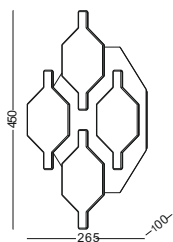

code **GD-LWA354-WT**
casing cast aluminum / white painting
lamping LED 4x3W / Ra>80 / 1200LM
Beam Indirect light/
2700K/3000K/4000K/6000K
installation IP20

surface customizable
concrete grey paint similar to RAL7037
black paint equal to RAL9011