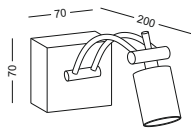

code **GD-HL8019A**
casing aluminum / anodized silver
lamping LED 3W / Ra>80 /120LM
Beam 30 degree /
2700K/3000K/4000K/6000K
installation IP20