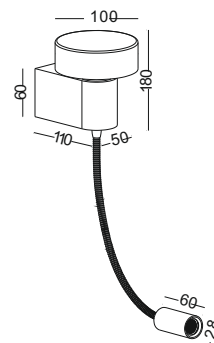

code **GD-LWA209B**
casing aluminum / anodized silver
lamping Shade cob 5W / Ra>90 /430LM
Goose LED 3W / Ra>80 /120LM
Beam acrylic diffuser /
2700K/3000K/4000K/6000K
installation IP20

With two switches on the base

surface customizable

- anodized gold brushed circular
- black paint equal to RAL9011
- white paint similar to RAL9003