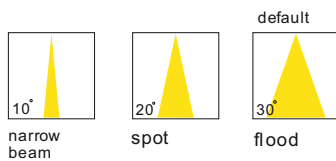

code **GD-LWA317-BK**
casing aluminum+beech
finishing anodized black
lamping LED 3W
Lumens 120LM
CRI Ra>80
Beam 10 / 20 / 30 degree
lamp color 2700K/3000K/4000K/6000K

with touching sensor switch

lens available

surface customizable

- anodized silver brushed circular
- anodized gold sandblasted
- concrete grey paint similar to RAL7037