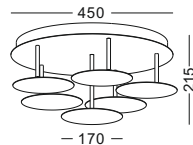

surface customizable

- anodized black sandblasted
- concrete grey paint similar to RAL7037

code **GD-LBL165**

casing steel sheet / white paint

lamping LED 6X6W / Ra>80 / 3600LM

Beam indirect light / 2700K/3000K/4000K/6000K

installation IP20

DALI / 0/1-10V / TRIAC
dimming driver customizable