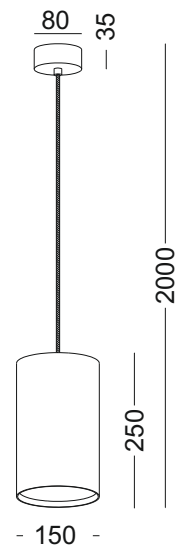

MEASUREMENTS FOR THE PENDENTS

GD-LPL230

GD-LPL300