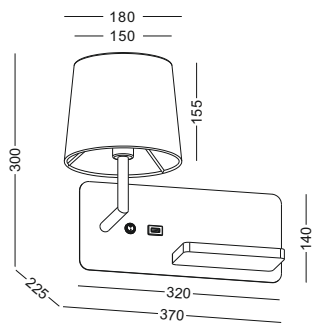

wireless charging board
on the right side

code **GD-LWA422-BK**

casing steel+fabric / black painting

lamping E14 / supplied with a 4W bulb

Ra>80 /320LM / 3000K

Wireless charging 5V / 0.1-1A

USB charging 5V / 2A

installation IP20

code **GD-LWA422-WT**

casing steel+fabric / white painting

lamping E14 / supplied with a 4W bulb

Ra>80 /320LM / 3000K

Wireless charging 5V / 0.1-1A

USB charging 5V / 2A

installation IP20