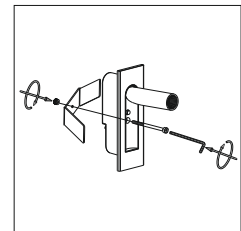

GD-LWA321-WT

GD-LWA321-BK

GD-LWA321-GD

HOW IT WORKS

STEP1
Cut hole
pattern
on the
wall

STEP2
Put the
driver
and
connect
to the
main

STEP3
Fix the
metal
parts
to the
lamp
with the
long nut

STEP3
Connect
the lamp
with the
driver