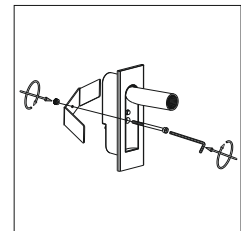

STEP3
Fix the
metal
parts
to the
lamp
with the
long nut