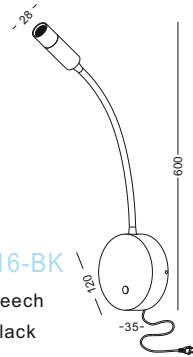

code **GD-LWA316-BK**
casing aluminum+beech
finishing anodized black
lamping LED 3W
Lumens 120LM
CRI Ra>80
Beam 10 / 20 / 30 degree
lamp color 2700K/3000K/4000K/6000K

with touching sensor switch

lens available