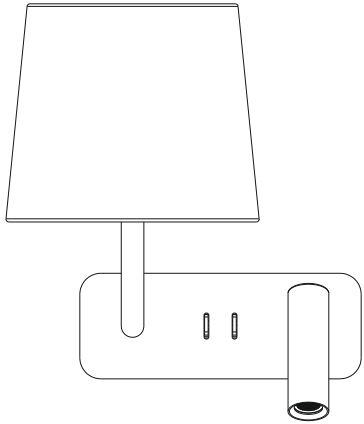

Spot on the right side