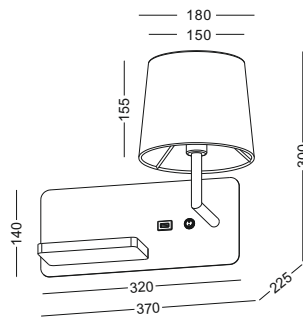

casing aluminum / anodized silver

2021 NEW SERIES OF LED READING LIGHTS

wireless charging board
on the left side

code **GD-LWA420-BK**

casing steel+fabric / black painting

lamping E14 / supplied with a 4W bulb