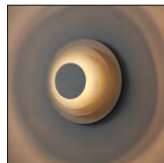

Related Products

Wall mount
GD-LWA318
white paint

Wall mount
GD-LWA318
grey paint

pendant
GD-LPL312
white paint

pendant
GD-LPL312
grey paint

surface customizable

- black paint equal to RAL9011
- white paint similar to RAL9003
- concrete grey paint similar to RAL7037
- anodized gold brushed circular