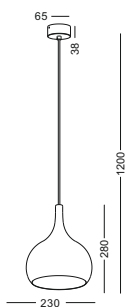

code **GD-LPL313-WT**
casing Steel
finishing outer/white painting
inner/ white painting
lamping E27 Socket
installation ceiling surface mount
black fabric cable 1M long customizable
☐ Ⓢ ⒸⒺ ⚠ IP20 ⚠ 0.75kg