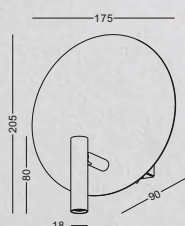

code **GD-LWA379-WT**
casing steel / white painting
lamping LED 1W spot+3W background light
/ Ra>80 /70LM+240lm
Beam 30 degree for the spot
2700K/3000K/4000K/6000K
installation ☐ IP20

code **GD-LWA379-BK**
casing steel / black painting
lamping LED 1W spot+3W background light
/ Ra>80 /70LM+240lm
Beam 30 degree for the spot
2700K/3000K/4000K/6000K
installation ☐ IP20