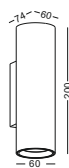

code **GD-LWA278-SL**
casing Aluminium / anodized silver
lighting up LED 3W / Ra>80 / 120LM
down cob 6W / Ra>90 / 440lm
Beam 8 degree up/38 degree down
2700K/3000K/4000K/6000K
installation IP20

surface customizable
black paint equal to RAL9011
white paint similar to RAL9003
concrete grey paint similar to RAL7037

code **GD-LWA278-BK**
casing Aluminium / anodized black