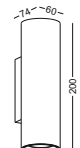

code **GD-LWA277-BK**
casing Aluminium / anodized black
lamping LED 2x3W / Ra>80 / 240LM
Beam 8 degree up / 8 degree down
2700K/3000K/4000K/6000K
installation IP20

surface customizable white paint similar to RAL9003
concrete grey paint similar to RAL7037