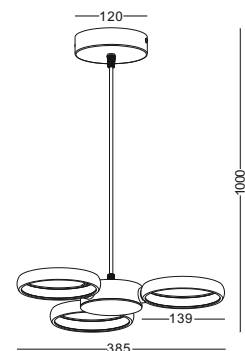

LEDPENDANT MEASUREMENTS

GD-LPL196