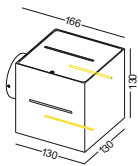

code **GD-LWA300C-WT**
casing aluminum / white paint
lamping LED 12W / Ra>80 / 1200LM
Beam 8 degree /
2700K/3000K/4000K/6000K
installation IP65

surface customizable black paint
equal to RAL9011
 concrete grey paint
similar to RAL7037