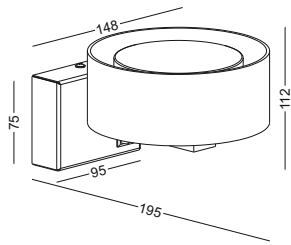

code **GD-LWA298**
casing aluminum / chrome plated
lamping LED 6W / Ra>80 /600LM
Beam acrylic diffuser /
2700K/3000K/4000K/6000K
installation IP20

With switch on the base

surface customizable

- black paint equal to RAL9011
- white paint similar to RAL9003
- concrete grey paint similar to RAL7037