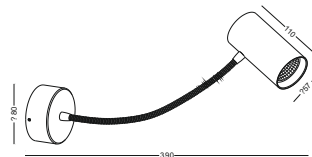

code **GD-LWA188**
casing aluminum / anodized black
lamping cob 5W / Ra>90 /430LM
Beam 38 degree /
2700K/3000K/4000K/6000K
installation ☐ ☐ ☐ ☐ ☐ ☐ IP20

surface customizable ☐ white paint similar to RAL9003