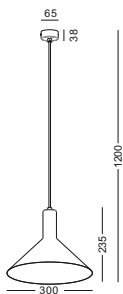

code **GD-LPL315-WT**
casing Steel
finishing outer/white painting
inner/ white painting
lamping E27 Socket
installation ceiling surface mount
black fabric cable 1M long customizable
☑️ Ⓛ Ⓢ Ⓜ IP20 🏠 0.87kg