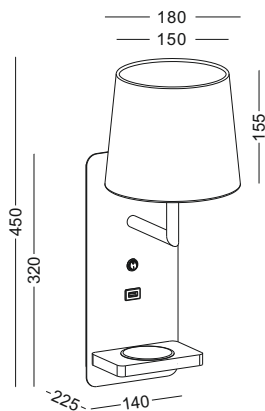

wireless charging board
on the bottom

code **GD-LWA421-BK**
casing steel+fabric / black painting
lamping E14 / supplied with a 4W bulb
Ra>80 / 320LM / 3000K
Wireless charging 5V / 0.1-1A
USB charging 5V / 2A
installation IP20

code **GD-LWA421-WT**
casing steel+fabric / white painting
lamping E14 / supplied with a 4W bulb
Ra>80 / 320LM / 3000K
Wireless charging 5V / 0.1-1A
USB charging 5V / 2A
installation IP20