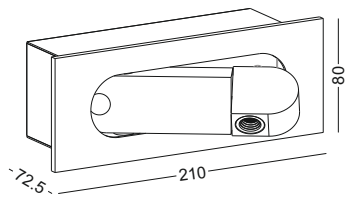

code **GD-LWA323-WT**
casing aluminum
finishing white painting
lamping CREE XPE 1X3W
Lumens 120LM
CRI Ra>80
Beam 30 degree
lamp color 2700K/3000K/4000K/6000K
Input AC100-240V
installation Recessed wall mount
cut-off 180x70x75mm
check manul below

▲ Net Weight 1.07kg

code **GD-LWA323-BK**
casing aluminum
finishing black painting
lamping CREE XPE 1X3W
Lumens 120LM
CRI Ra>80
Beam 30 degree
lamp color 2700K/3000K/4000K/6000K
Input AC100-240V
installation Recessed wall mount
cut-off 180x70x75mm
check manul below

▲ Net Weight 1.07kg