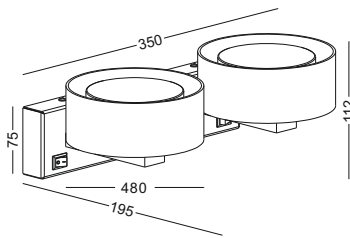

code **GD-LWA299**
casing aluminum / chrome plated
lamping LED 12W / Ra>80 /1200LM
Beam acrylic diffuser /
2700K/3000K/4000K/6000K
installation IP20

With two switches on the base

surface customizable

- black paint equal to RAL9011
- white paint similar to RAL9003
- concrete grey paint similar to RAL7037