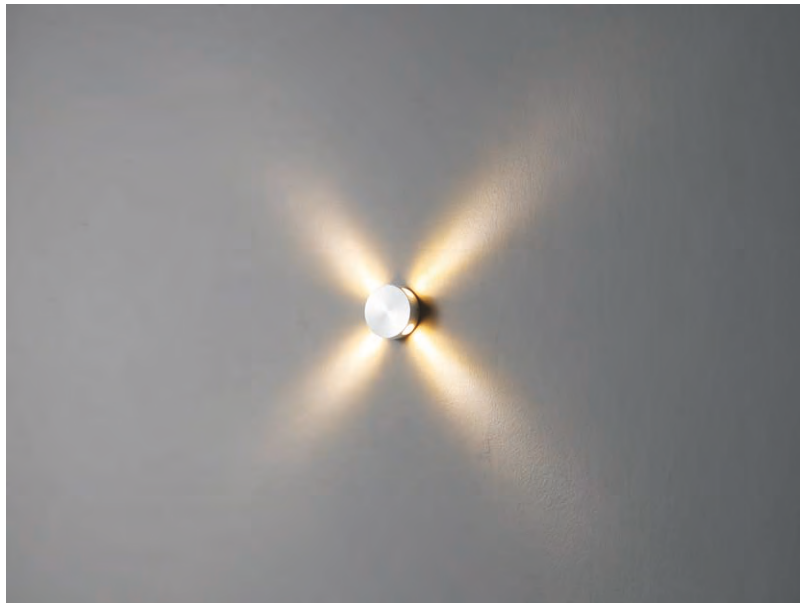

code **GD-LWA324-SL**
 casing aluminum / anodized silver
 lamping LED 1W / Ra>80 /70LM
 Beam 30 degree / 2700K/3000K /4000K/6000K
 lamp input DC 12V/Parallel connection
 max 300pcs
 installation surface mount
 ■ ■ ◆ CE ▼ IP20