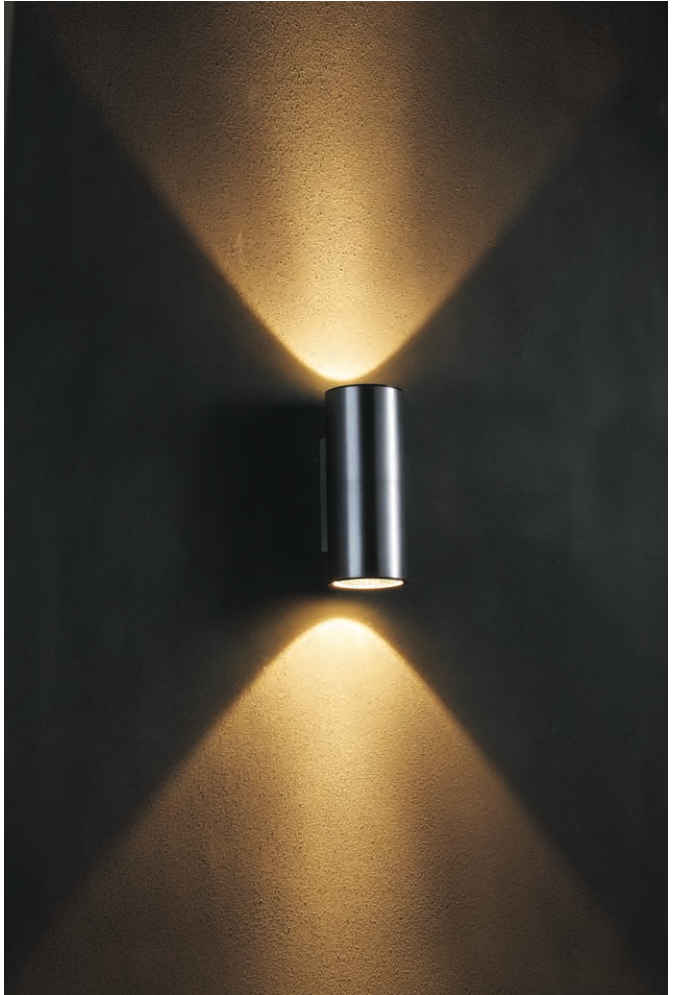

code **GD-LWA116**
casing aluminum / anodized silver
lamping cob 2x5W / Ra>90 / 860LM
Beam 38 degree /
2700K/3000K/4000K/6000K
installation IP20

surface customizable black paint equal to RAL9011
white paint similar to RAL9003
concrete grey paint similar to RAL7037

code **GD-LWA118**
casing aluminum / anodized silver
lamping cob 2x12W / Ra>90 / 1800LM
Beam 38 degree /
2700K/3000K/4000K/6000K
installation IP20

surface customizable black paint equal to RAL9011
white paint similar to RAL9003
concrete grey paint similar to RAL7037