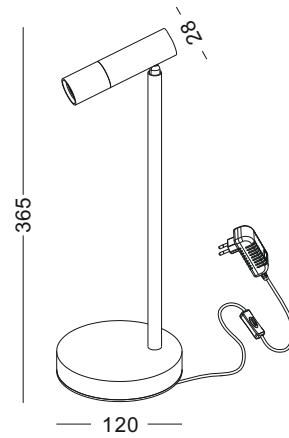

code **GD-LTL038-CR / GD-LTL038-WT / GD-LTL038-BK** surface customizable concrete grey paint similar to RAL7037 anodized gold brushed circular

casing aluminum+beech chrome plated / white paint / anodized black / lamping LED 3W / Ra>80 / 120LM / 30 degree / 2700K/3000K/4000K/6000K

installation **CE** IP20 EU standard plug with switch on the cable/ driver in the plug box / 1.5M cable