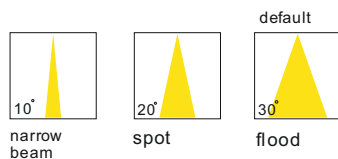

code **GD-LWA314-BK**
casing aluminum+beech
finishing anodized black
lamping LED 3W
Lumens 120LM
CRI Ra>80
Beam 10 / 20 / 30 degree
lamp color 2700K/3000K/4000K/6000K

with touching sensor switch

lens available

surface customizable

- anodized silver brushed circular
- anodized gold sandblasted
- concrete grey paint similar to RAL7037