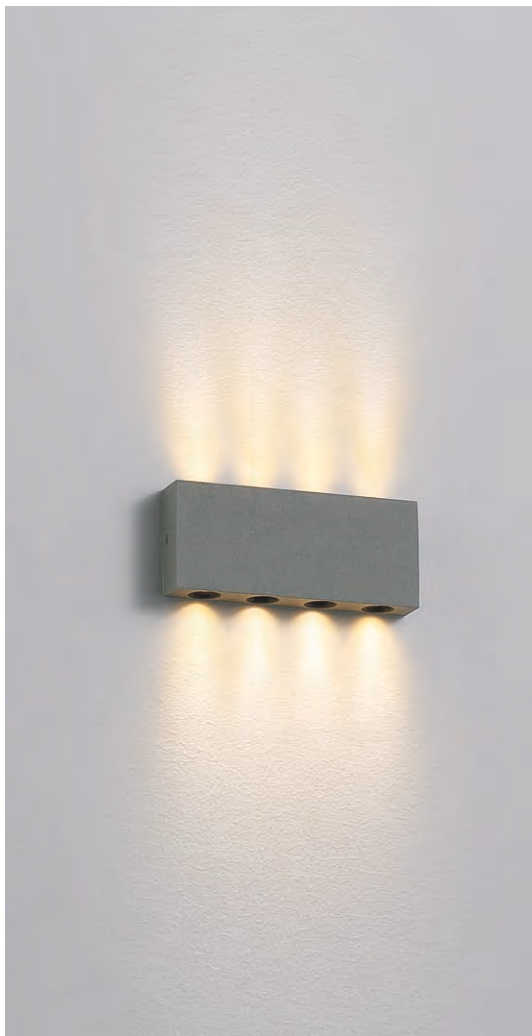

code **GD-LWA328-BK**
casing aluminum / black painting
lamping LED 2W / Ra>80 /140LM
Beam 30 degree / 2700K/3000K /4000K/6000K
lamp input DC 12V/Parallel connection
max 150pcs
installation surface mount
■ ■ ◆ CE ▽ IP20

code **GD-LWA328-WT**
casing aluminum / white painting
lamping LED 2W / Ra>80 /140LM
Beam 30 degree / 2700K/3000K /4000K/6000K
lamp input DC 12V/Parallel connection
max 150pcs
installation surface mount
■ ■ ◆ CE ▽ IP20

code **GD-LWA328-SL**
casing aluminum / anodized silver
lamping LED 2W / Ra>80 /140LM
Beam 30 degree / 2700K/3000K /4000K/6000K
lamp input DC 12V/Parallel connection
max 150pcs
installation surface mount
■ ■ ◆ CE ▽ IP20

code **GD-LWA328-GR**
casing aluminum / grey painting
lamping LED 2W / Ra>80 /140LM
Beam 30 degree / 2700K/3000K /4000K/6000K
lamp input DC 12V/Parallel connection
max 150pcs
installation surface mount
■ ■ ◆ CE ▽ IP20