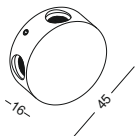

code **GD-LWA324-SL**
casing aluminum / anodized silver
lamping LED 1W / Ra>80 /70LM
Beam 30 degree / 2700K/3000K /4000K/6000K
lamp input DC 12V/Parallel connection
max 300pcs
installation surface mount
■ ■ ◆ CE ▼ IP20