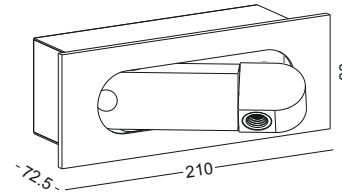

code **GD-LWA323-CR**
casing aluminum
finishing Chrome plated
lamping CREE XPE 1X3W
Lumens 120LM
CRI Ra>80
Beam 30 degree
lamp color 2700K/3000K/4000K/6000K
Input AC100-240V
installation Recessed wall mount
cut-off 180x70x75mm
check manul below

code **GD-LWA323-GD**
casing aluminum
finishing gold plated
lamping CREE XPE 1X3W
Lumens 120LM
CRI Ra>80
Beam 30 degree
lamp color 2700K/3000K/4000K/6000K
Input AC100-240V
installation Recessed wall mount
cut-off 180x70x75mm
check manul below

▲ Net Weight 1.07kg

▲ Net Weight 1.07kg