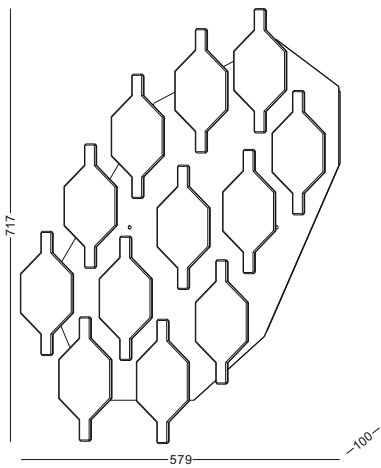

code **GD-LWA362A-WT**

casing cast aluminum / white painting

lampping LED 12x3W / Ra>80 /3600LM

Beam Indirect light/

2700K/3000K/4000K/6000K

installation IP20

surface

customizable

concrete grey paint
similar to RAL7037

black paint
equal to RAL9011