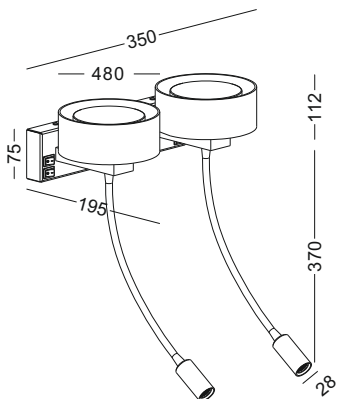

code **GD-LWA299A**
casing aluminum / chrome plated
lamping Shade LED 12W / Ra>80 /1200LM
Goose LED 2x3W/ Ra>80 /240LM
Beam acrylic diffuser /
2700K/3000K/4000K/6000K
installation IP20

With four switches on the base

surface customizable

- black paint equal to RAL9011
- white paint similar to RAL9003
- concrete grey paint similar to RAL7037