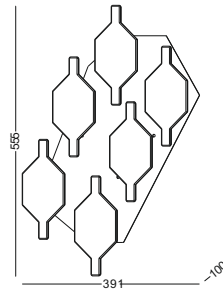

code **GD-LWA356A-WT**
casing cast aluminum / white painting
lamping LED 6x3W / Ra>80 /1800LM
Beam Indirect light/
2700K/3000K/4000K/6000K
installation IP20
surface customizable
concrete grey paint similar to RAL7037
black paint equal to RAL9011