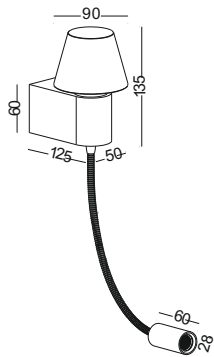

With two switches on the base

surface customizable

- anodized gold brushed circular
- black paint equal to RAL9011
- white paint similar to RAL9003

code **GD-LWA208B**
 casing aluminum / anodized silver
 lamping Shade cob 5W / Ra>90 /430LM
 Goose LED 3W / Ra>80 /120LM
 Beam acrylic diffuser /
 2700K/3000K/4000K/6000K
 installation IP20