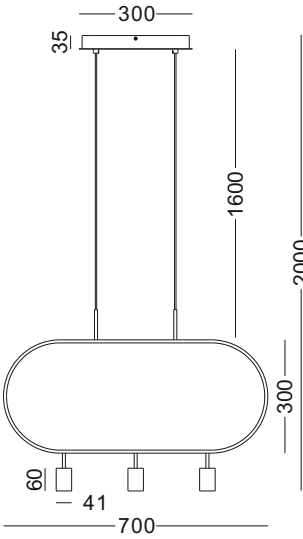

MEASUREMENTS FOR THE PENDENTS

GD-LPL338