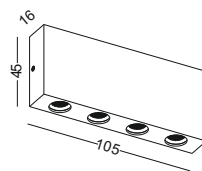

code **GD-LWA328-WT**
casing aluminum / white painting
lamping LED 2W / Ra>80 /140LM
Beam 30 degree / 2700K/3000K /4000K/6000K
lamp input DC 12V/Parallel connection
max 150pcs
installation surface mount
■ ■ ◆ CE ▽ IP20