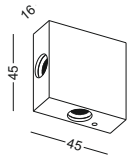

code **GD-LWA325-BK**
casing aluminum / black painting
lamping LED 1W / Ra>80 /70LM
Beam 30 degree / 2700K/3000K /4000K/6000K
lamp input DC 12V/Parallel connection
max 300pcs
installation surface mount
■ ■ ◆ CE ▽ IP20