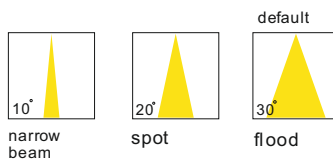

CRI Ra>80

Beam 10 / 20 / 30 degree

lamp color 2700K/3000K/4000K/6000K

with touching sensor switch

lens available

surface customizable

anodized silver brushed circular

anodized gold sandblasted