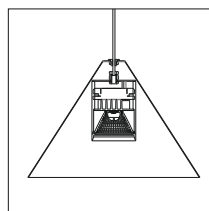

It has a perfect structure with no any screw or nuts outside the lamp the whole design looks so harmonius

code **GD-LPL228-WT / GD-LPL228-GR / GD-LPL228-BK**

casing aluminum heat sink white / grey / black, steel shade / inside and outside   lamping COB 9W / Ra>90 /800LM / 10/23/38 degree / 2700K/3000K/4000K/6000K

installation IP20   lamp shade dia 310 mm x 213mm 1meter cable / cable length customizable