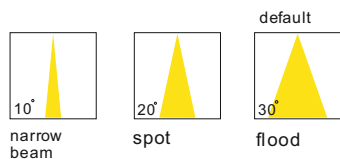

surface customizable

- anodized silver brushed circular
- anodized gold sandblasted
- concrete grey paint similar to RAL7037