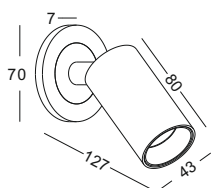

code **GD-LWA374-BK**
casing aluminum / black painting
lamping COB 5W / Ra>90 /430LM
Beam 23 degree
2700K/3000K/4000K/6000K
installation IP20
recessed cut-off dia35mm

code **GD-LWA374-WT**
casing aluminum / white painting
lamping COB 5W / Ra>90 /430LM
Beam 23 degree
2700K/3000K/4000K/6000K
installation IP20
recessed cut-off dia35mm

code **GD-LWA374-SL**
casing aluminum / anodized silver
lamping COB 5W / Ra>90 /430LM
Beam 23 degree
2700K/3000K/4000K/6000K
installation IP20
recessed cut-off dia35mm

code **GD-LWA374-GD**
casing aluminum / anodized gold
lamping COB 5W / Ra>90 /430LM
Beam 23 degree
2700K/3000K/4000K/6000K
installation IP20
recessed cut-off dia35mm