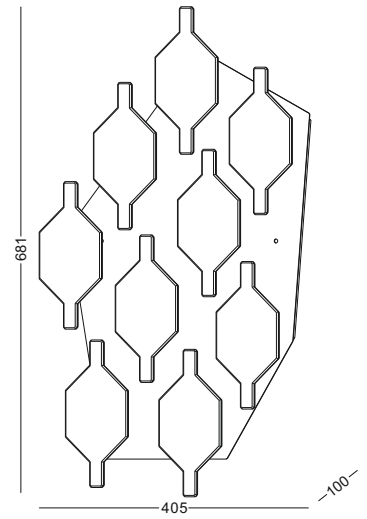

code **GD-LWA359A-WT**
casing cast aluminum / white painting
lamping LED 9x3W / Ra>80 /2700LM
Beam Indirect light/
2700K/3000K/4000K/6000K
installation ☐ ☐ ☐ ☐ ☐ ☐ IP20
surface
customizable
☐ concrete grey paint
similar to RAL7037
☐ black paint
equal to RAL9011