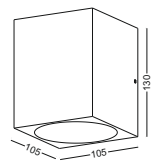

code **GD-LWA185**
casing aluminum / anodized silver
lamping COB 10W / Ra>90 / 860LM
Beam no reflector /
2700K/3000K/4000K/6000K
installation IP20

surface customizable black paint equal to RAL9011
white paint similar to RAL9003
concrete grey paint similar to RAL7037