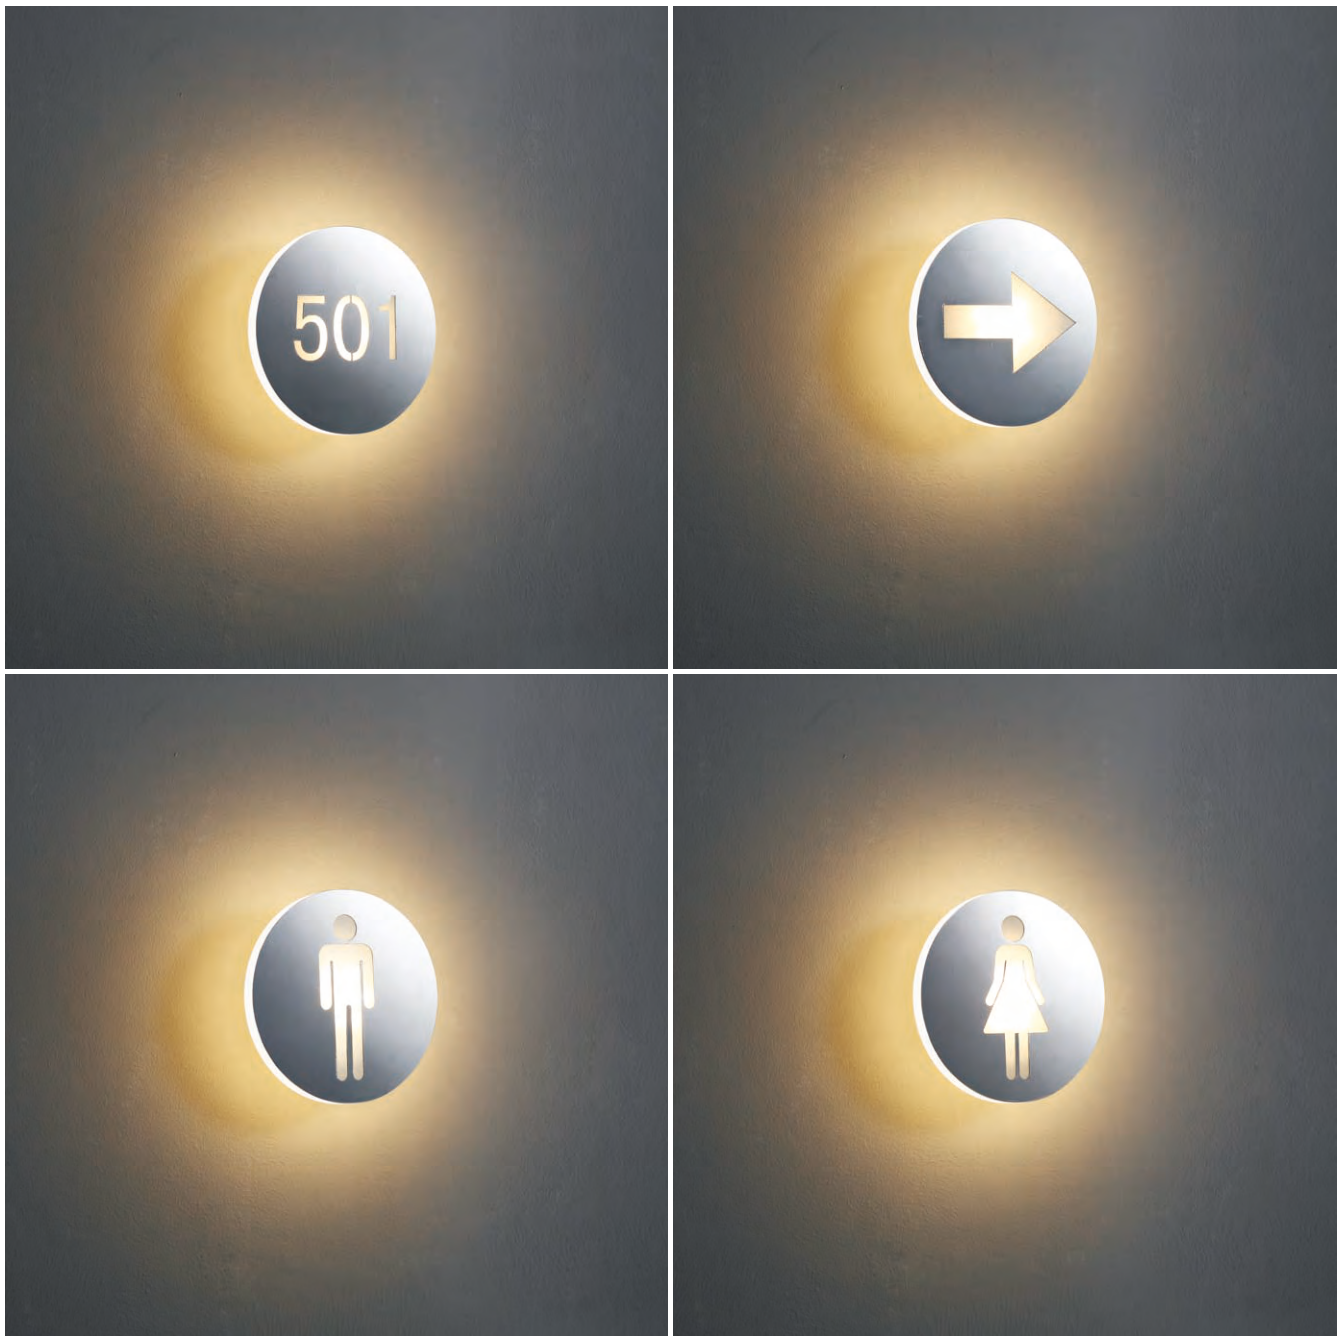

code **GD-LWA228B/C/D/E**

casing nickle stainless steel cover

lampping LED 4W / Ra>80 /400LM

Beam acrylic diffuser
2700K/3000K/4000K/6000K

installation IP20

cover customizable consult with our sale manager

cover material customizable aluminum cover in any color
 stainless steel nickle/gold cover

cover can be laser cut with any number or any character