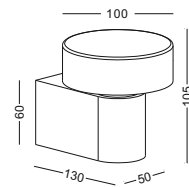

code **GD-LWA209A**
casing aluminum / anodized silver
lamping cob 5W / Ra>90 / 430LM
Beam acrylic diffuser /
2700K/3000K/4000K/6000K
installation IP20

With switch on the base

surface customizable

- anodized gold brushed circular
- black paint equal to RAL9011
- white paint similar to RAL9003