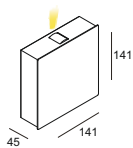

code **GD-LWA159**
casing steel / white painting
lamping LED 1X1W / Ra>80 /70LM
Beam 8 degree /
2700K/3000K/4000K/6000K
installation ☐ ☐ ☐ ☐ IP20

surface customizable ☐ black paint equal to RAL9011
☐ concrete grey paint similar to RAL7037