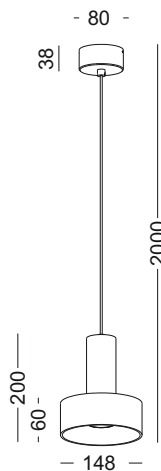

MEASUREMENTS FOR THE PENDENTS

GD-LPL364