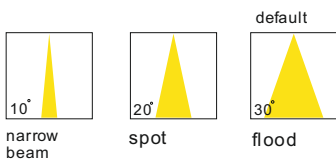

code **GD-LWA317-WT**
casing aluminum+beech
finishing white paint
lamping LED 3W
Lumens 120LM
CRI Ra>80
Beam 10 / 20 / 30 degree
lamp color 2700K/3000K/4000K/6000K

with touching sensor switch

lens available

surface customizable

- anodized silver brushed circular
- anodized gold sandblasted
- concrete grey paint similar to RAL7037