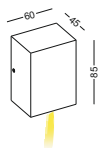

code **GD-LWA166**

casing steel / white painting

lamping LED 1W / Ra>80 / 70LM

Beam 8 degree /

2700K/3000K/4000K/6000K

installation IP20

surface customizable black paint equal to RAL9011

concrete grey paint similar to RAL7037