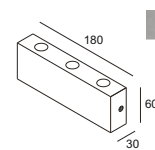

code **GD-LWA073**

casing aluminum / anodized silver

lampping LED 3X1W / Ra>80 /210LM

Beam 30 degree /

2700K/3000K/4000K/6000K

red / green /blue

installation IP20

surface customizable

black paint equal to RAL9011

white paint similar to RAL9003

concrete grey paint similar to RAL7037