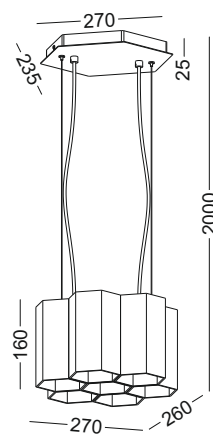

MEASUREMENTS FOR THE PENDENTS

GD-LPL366

GD-LPL369