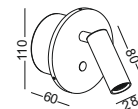

cut-off dia80mm
by 60mm depth hole for
installation box and driver

if there is no enough space
for the box, we can supply
an aluminum ring for insta-
llatoin.