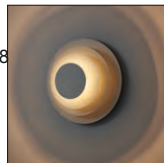

Wall mount
GD-LWA318
grey paint