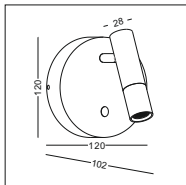

STEP4
Put the
lamp into
the hole
drive the
screw to the
opposite
direction
to fasten
the metal
part

STEP5
Pull out
the lamp
head and
light
it on

code **GD-LWA315-WT**

casing aluminum+beech

finishing white paint