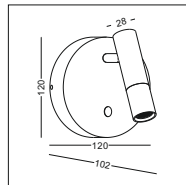

STEP4
Put the
lamp into
the hole
drive the
screw to the
opposite
direction
to fasten
the metal
part

STEP5
Pull out
the lamp
head and
light
it on

code **GD-LWA315-WT**

casing aluminum+beech

finishing white paint