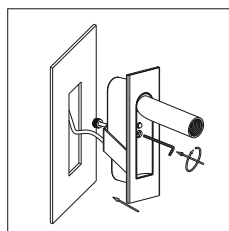

STEP4
Put the
lamp into
the hole
drive the
screw to the
opposite
direction
to fasten
the metal
part