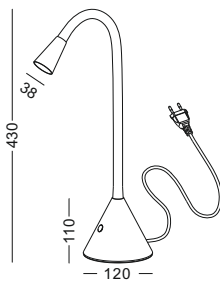

code **GD-LTL040**

casing aluminum / anodized black

lamping LED 3W / Ra>80 /120LM

Beam 10/20/30 degree /

2700K/3000K/4000K/6000K

installation    IP20

With a touch-on switch on the base

surface
customizable