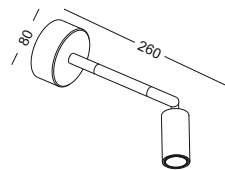

code **GD-HL8019B**
casing aluminum / anodized silver
lamping LED 3W / Ra>80 /120LM
Beam 30 degree /
2700K/3000K/4000K/6000K
installation IP20

surface customizable white paint similar to RAL9003
anodized black sandblasted
concrete grey paint similar to RAL7037