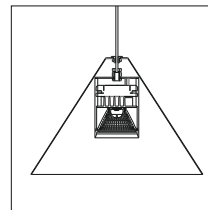

It has a perfect structure with no any screw or nuts outside the lamp the whole design looks so harmonius

code **GD-LPL227-WT / GD-LPL227-GR / GD-LPL227-BK**

casing aluminum heat sink white / grey / black, steel shade / inside and outside lamping COB 5W / Ra>90 /430LM / 10/23/38 degree / 2700K/3000K/4000K/6000K