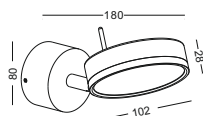

code **GD-LWA186**
casing aluminum / anodized silver
lamping COB 5W / Ra>90 /430LM
Beam No lense / acrylic cover
2700K/3000K/4000K/6000K
installation IP20

surface customizable white paint similar to RAL9003