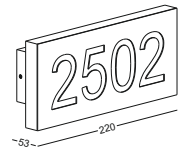

code **GD-LWA294B**
casing aluminum base/white paint
stainless steel cover / nickle
lamping LED 9W / Ra>80 /900LM
Beam indirect light / acrylic diffuser
2700K/3000K/4000K/6000K
installation IP20

surface customizable material steel

- black paint equal to RAL9011
- white paint similar to RAL9003
- concrete grey paint similar to RAL7037

cover customized to be any drawing