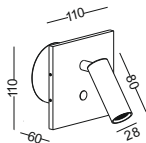

cut-off dia80mm
by 60mm depth hole for
installation box and driver

if there is no enough space
for the box, we can supply
an aluminum ring for insta-
llatoin.

code **GD-LWA259-WT**

casing aluminum / white paint

lamping LED 3W / Ra>80 /120LM

Beam 30 degree /
2700K/3000K/4000K/6000K

installation IP20

supplied with installation box and driver

with touching sensor switch

the head can be rotated 350 degree
left and right, 90 degree up and down

surface customizable anodized silver
brushed circular
 anodized gold
brushed circular
 concrete grey paint
similar to RAL7037