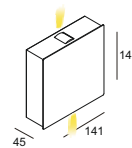

code **GD-LWA160**
casing steel / white painting
lamping LED 2X1W / Ra>80 /140LM
Beam 8 degree /
2700K/3000K/4000K/6000K
installation ☐ ☐ ☐ ☐ IP20

surface customizable ☐ black paint equal to RAL9011
☐ concrete grey paint similar to RAL7037