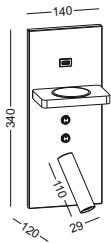

wireless charging board on the top side

code **GD-LWA418-BK**
casing steel / black painting
lamping LED 3W spot+4W background light / Ra>80 /120LM+400lm
Beam 30 degree for the spot
2700K/3000K/4000K/6000K
installation IP20
Wireless charging 5V / 0.1-1A
USB charging 5V / 2A

code **GD-LWA418-WT**
casing steel / white painting
lamping LED 3W spot+4W background light / Ra>80 /120LM+400lm
Beam 30 degree for the spot
2700K/3000K/4000K/6000K
installation IP20
Wireless charging 5V / 0.1-1A
USB charging 5V / 2A