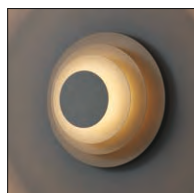

Wall type
in white
LWA318-WT

Wall type
in grey
LWA318-GR