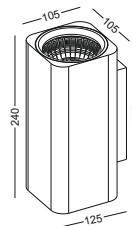

code **GD-LWA268**
casing aluminum / white paint
lamping cob 2x12W / Ra>90 / 1800LM
Beam 23 degree /
2700K/3000K/4000K/6000K
installation IP20

surface customizable black paint equal to RAL9011
concrete grey paint similar to RAL7037