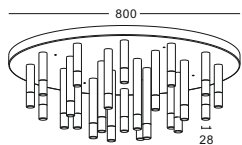

code **GD-LBL158**

surface customizable anodized gold sandblasted white paint similar to RAL9003 concrete grey paint similar to RAL7037

casing aluminum / anodized black / lamping LED 10x3W / Ra>80 / 1200LM / acrylic diffuser 2700K/3000K / 4000K/6000K

installation IP20 DALI / 0/1-10V / TRIAC dimming driver customizable

code **GD-LBL159**

surface customizable anodized gold sandblasted white paint similar to RAL9003 concrete grey paint similar to RAL7037

casing aluminum / anodized black / lamping LED 24x3W / Ra>80 / 2880LM / acrylic diffuser 2700K/3000K / 4000K/6000K

installation IP20 DALI / 0/1-10V / TRIAC dimming driver customizable