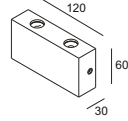

code **GD-LWA072**

casing aluminum / anodized silver

lampping LED 2X1W / Ra>80 /140LM

Beam 30 degree /

2700K/3000K/4000K/6000K

red / green /blue

installation IP20

surface customizable

black paint equal to RAL9011

white paint similar to RAL9003

concrete grey paint similar to RAL7037