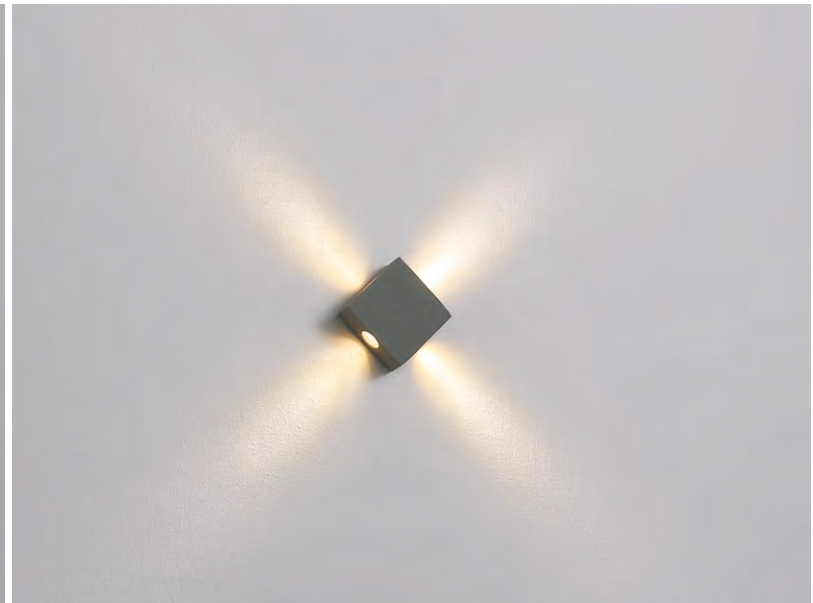

code **GD-LWA325-GR**
casing aluminum / grey painting
lamping LED 1W / Ra>80 /70LM
Beam 30 degree / 2700K/3000K /4000K/6000K
lamp input DC 12V/Parallel connection
max 300pcs
installation surface mount
■ ■ ◆ CE ▽ IP20