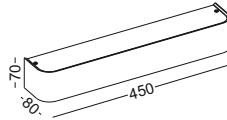

code **GD-LWA150-WT**
casing aluminum / white paint
lamping LED 12W / Ra>80 / 1200LM
Beam indirect light
2700K/3000K/4000K/6000K
installation IP20

surface customizable black paint equal to RAL9011
concrete grey paint similar to RAL7037
anodized silver brushed linear