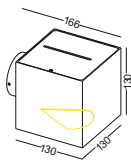

code **GD-LWA300H-WT**
casing aluminum / white paint
lamping LED 6W / Ra>90 / 500LM
Beam 60 degree up / 8 degree down
2700K/3000K/4000K/6000K
installation IP65

surface customizable black paint equal to RAL9011
concrete grey paint similar to RAL7037