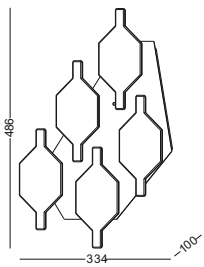

code **GD-LWA355A-WT**
casing cast aluminum / white painting
lamping LED 5x3W / Ra>80 /1500LM
Beam Indirect light/
2700K/3000K/4000K/6000K
installation IP20
surface customizable
concrete grey paint similar to RAL7037
black paint equal to RAL9011