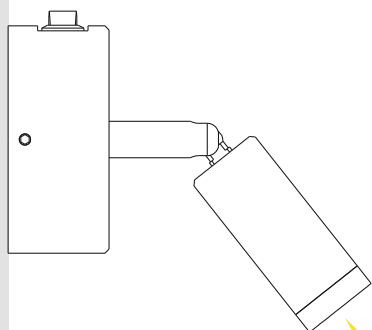

LED READING LIGHTS