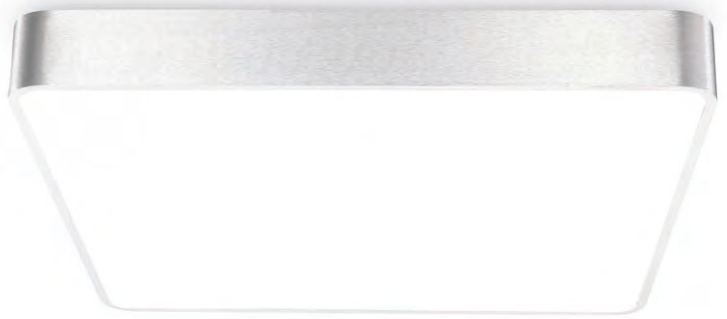

surface
customizable

- black paint
  equal to RAL9011
- white paint
  similar to RAL9003
- concrete grey paint
  similar to RAL7037
- anodized gold
  brushed circular

surface
customizable

- black paint
  equal to RAL9011
- white paint
  similar to RAL9003
- concrete grey paint
  similar to RAL7037
- anodized gold
  brushed circular

code **GD-LBL148**

casing aluminum / brushed silver / lamping LED 84W / Ra>80 /6720LM / acrylic cover / 2700K/3000K/4000K/6000K

installation IP20 No dimming driver available / check photometric on page 001

code **GD-LBL149**

casing aluminum / brushed silver / lamping LED 108W / Ra>80 /8640LM / acrylic cover / 2700K/3000K/4000K/6000K

installation IP20 No dimming driver available / check photometric on page 001