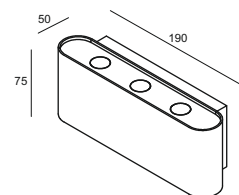

code **GD-LWA105**

casing aluminum / anodized silver
lamping LED 6W / Ra>80 /420LM
Beam 30 degree /
2700K/3000K/4000K/6000K
installation IP20

surface customizable black paint equal to RAL9011
white paint similar to RAL9003
concrete grey paint similar to RAL7037