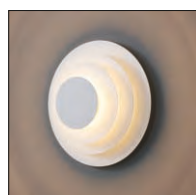

RELATED
PRODUCTS
IN THIS SERIES

Wall type
in white
LWA318-WT