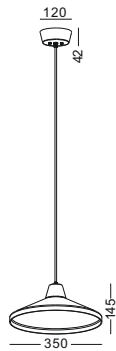

LEDPENDANT MEASUREMENTS

GD-LPL281