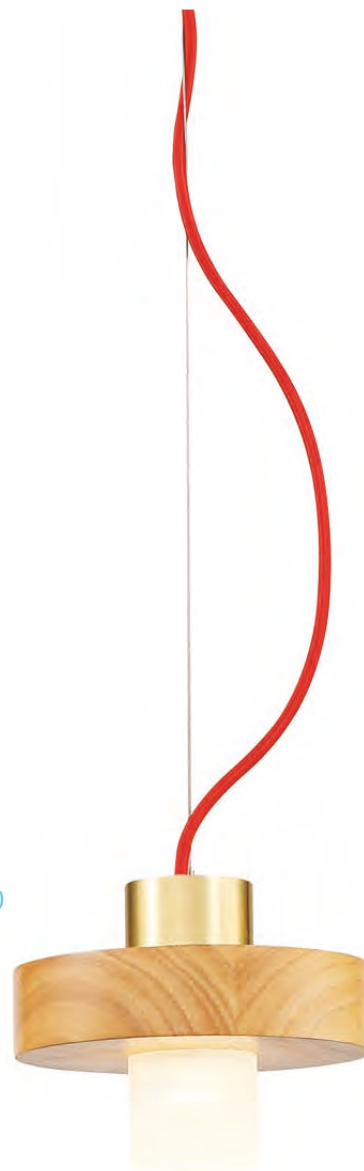

installation     IP20 lamp shade dia 150mm x140mm 1.7meter cable / cable length customizable

**2020 SPRING
NEW
PENDENT LIGHT
SERIES**

FEEL THE
NATURE
AT HOME

GD-LPL348

GD-LPL350

GD-LPL349

code **GD-LPL348**