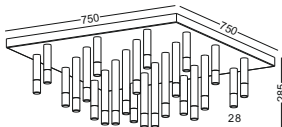

code **GD-LBL161** surface customizable anodized gold sandblasted white paint similar to RAL9003 concrete grey paint similar to RAL7037

casing aluminum / anodized black / lamping LED 24x3W / Ra>80 / 2880LM / acrylic diffuser / 2700K/3000K / 4000K/6000K

installation IP20 DALI / 0/1-10V / TRIAC dimming driver customizable