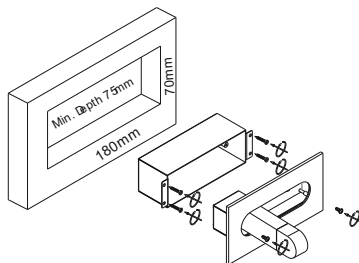

code **GD-LWA323-CR**
casing aluminum
finishing Chrome plated
lamping CREE XPE 1X3W
Lumens 120LM
CRI Ra>80
Beam 30 degree
lamp color 2700K/3000K/4000K/6000K
Input AC100-240V
installation Recessed wall mount
cut-off 180x70x75mm
check manul below

code **GD-LWA323-GD**
casing aluminum
finishing gold plated
lamping CREE XPE 1X3W
Lumens 120LM
CRI Ra>80
Beam 30 degree
lamp color 2700K/3000K/4000K/6000K
Input AC100-240V
installation Recessed wall mount
cut-off 180x70x75mm
check manul below

▲ Net Weight 1.07kg

▲ Net Weight 1.07kg