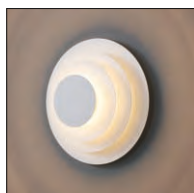

RELATED
PRODUCTS
IN THIS SERIES

Wall type
in white
LWA318-WT