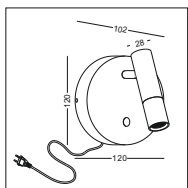

code **GD-LWA314-WT**
casing aluminum+beech
finishing white paint
lamping LED 3W
Lumens 120LM
CRI Ra>80
Beam 10 / 20 / 30 degree
lamp color 2700K/3000K/4000K/6000K

with touching sensor switch

lens available

surface customizable

- anodized silver brushed circular
- anodized gold sandblasted
- concrete grey paint similar to RAL7037

code **GD-LWA314-BK**
casing aluminum+beech
finishing anodized black
lamping LED 3W
Lumens 120LM
CRI Ra>80
Beam 10 / 20 / 30 degree
lamp color 2700K/3000K/4000K/6000K

with touching sensor switch

lens available

surface customizable

- anodized silver brushed circular
- anodized gold sandblasted
- concrete grey paint similar to RAL7037

code **GD-LWA314-CR**
casing aluminum+beech
finishing chrome plated
lamping LED 3W
Lumens 120LM
CRI Ra>80
Beam 10 / 20 / 30 degree
lamp color 2700K/3000K/4000K/6000K

with touching sensor switch

lens available

surface customizable

- anodized silver brushed circular
- anodized gold sandblasted
- concrete grey paint similar to RAL7037