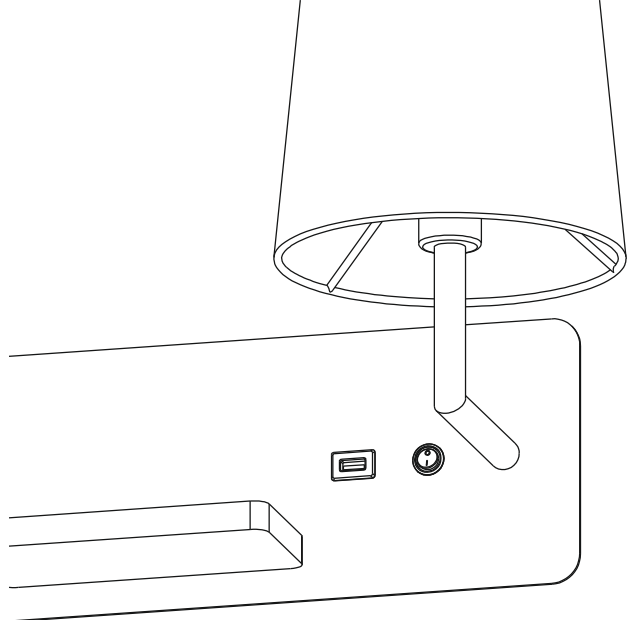

casing aluminum / anodized silver

2021 NEW SERIES OF LED READING LIGHTS

wireless charging board
on the left side

code **GD-LWA420-BK**

casing steel+fabric / black painting

lamping E14 / supplied with a 4W bulb