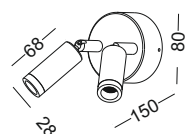

code **GD-LWA206**
casing aluminum / anodized black
lamping LED 2x3W / Ra>80 / 240LM
Beam 30 degree /
2700K/3000K/4000K/6000K
installation IP20

surface customizable white paint similar to RAL9003
concrete grey paint similar to RAL7037