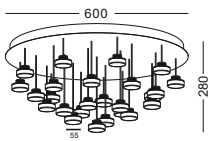

surface customizable

- anodized gold sandblasted
- anodized black sandblasted
- white paint similar to RAL9003

code **GD-LBL217**

casing aluminum heat sink/ chrome plated

lamping LED 25X3W / Ra>80 / 3000LM

Beam acrylic diffuser /
2700K/3000K/4000K/6000K

installation IP20

section switch / remote controller

DALI / 0/1-10V / TRIAC
dimming driver customizable