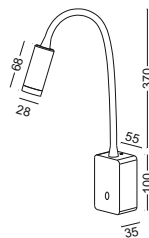

code **GD-LWA232A-BK**
casing aluminum / anodized black
lamping LED 3W / Ra>80 /120LM
Beam 30 degree /
2700K/3000K/4000K/6000K
installation ☐ ☒ ☐ ☐ ☐ ☐ IP20

surface customizable ☐ white paint similar to RAL9003
☐ anodized silver brushed linear
☒ chrome plated

with touching sensor switch