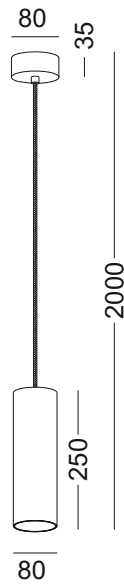

MEASUREMENTS FOR THE PENDENTS

GD-LPL230

GD-LPL300