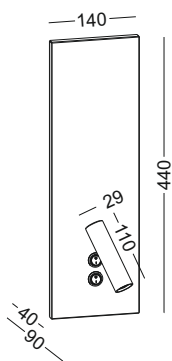

code **GD-LWA334B-WT**
casing steel / white painting
lamping LED 3W spot+4W background light
/ Ra>80 /120LM+400lm
Beam 30 degree for the spot
2700K/3000K/4000K/6000K
installation IP20

code **GD-LWA334B-BK**
casing steel / black painting
lamping LED 3W spot+4W background light
/ Ra>80 /120LM+400lm
Beam 30 degree for the spot
2700K/3000K/4000K/6000K
installation IP20