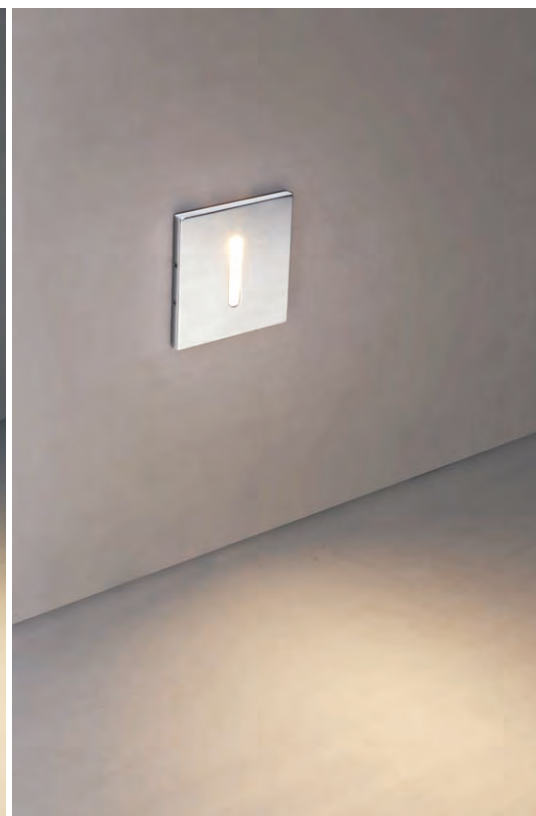

code **GD-LSL011A**
casing aluminum / chrome plated
lamping LED 1W / Ra>80 / 70LM
Beam glass diffuser /
2700K/3000K/4000K/6000K
installation IP20

installed with standard
86x86mm switch box

supply with standard 86mm switch box

code **GD-LSL012A**
casing aluminum / chrome plated
lamping LED 1W / Ra>80 / 70LM
Beam glass diffuser /
2700K/3000K/4000K/6000K
installation IP20

installed with standard
86x86mm switch box

supply with standard 86mm switch box

code **GD-LSL013A**
casing aluminum / chrome plated
lamping LED 1W / Ra>80 / 70LM
Beam glass diffuser /
2700K/3000K/4000K/6000K
installation IP20

installed with standard
86x86mm switch box

supply with standard 86mm switch box