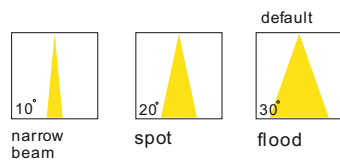

code **GD-LWA317-CR**
casing aluminum+beech
finishing chrome plated
lamping LED 3W
Lumens 120LM
CRI Ra>80
Beam 10 / 20 / 30 degree
lamp color 2700K/3000K/4000K/6000K

with touching sensor switch

lens available