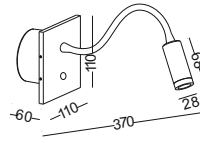

code **GD-LWA230A-WT**
casing aluminum / white paint
lamping LED 3W / Ra>80 / 120LM
Beam 30 degree /
2700K/3000K/4000K/6000K
installation

supplied with installation box and driver

with touching sensor switch

cut-off dia82mm
by 60mm depth hole for
installation box and driver

if there is no enough space
for the box, we can supply
an aluminum ring for insta-
llatoin.