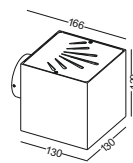

code **GD-LWA300G-WT**
casing aluminum / white paint
lamping LED 6W / Ra>90 /500LM
Beam decorative/
2700K/3000K/4000K/6000K
installation IP65

surface customizable black paint equal to RAL9011
concrete grey paint similar to RAL7037