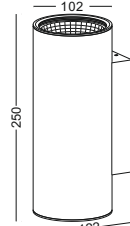

code **GD-LWA118**
casing aluminum / anodized silver
lamping cob 2x12W / Ra>90 / 1800LM
Beam 38 degree /
2700K/3000K/4000K/6000K
installation IP20

surface customizable black paint equal to RAL9011
white paint similar to RAL9003
concrete grey paint similar to RAL7037