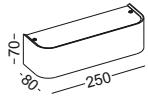

code **GD-LWA149-WT**
casing aluminum / white paint
lamping LED 8W / Ra>80 / 800LM
Beam indirect light
2700K/3000K/4000K/6000K
installation IP20

surface customizable black paint equal to RAL9011
concrete grey paint similar to RAL7037
anodized silver brushed linear