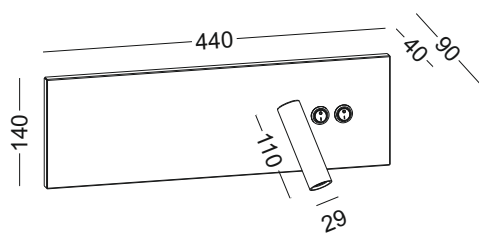

code **GD-LWA334A-BK**
casing steel / black painting
lamping LED 3W spot+4W background light
/ Ra>80 /120LM+400lm
Beam 30 degree for the spot
2700K/3000K/4000K/6000K
installation IP20