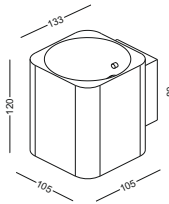

code **GD-LWA270-SL**
casing aluminum / anodized silver
lamping COB 5W / Ra>90 /430LM
Beam no lense / acrylic diffuser
2700K/3000K/4000K/6000K
installation IP20

surface customizable black paint equal to RAL9011
white paint similar to RAL9003
concrete grey paint similar to RAL7037