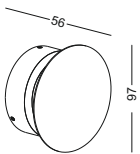

code **GD-LWA303**
casing aluminum / chrome plated
lamping LED 4W / Ra>80 /400LM
Beam indirect light / acrylic diffuser
2700K/3000K/4000K/6000K
installation IP20

surface customizable black paint equal to RAL9011
white paint similar to RAL9003
concrete grey paint similar to RAL7037