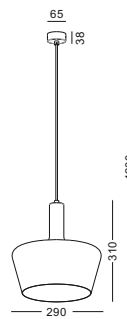

code **GD-LPL314-BK**
casing Steel
finishing outer/black painting
inner/ white painting
lamping E27 Socket
installation ceiling surface mount
black fabric cable 1M long customizable
☑ Ⓢ ⒸⒺ ⚠ IP20 ⚠ 1.31kg