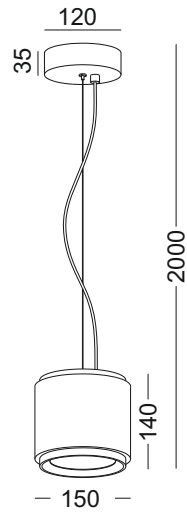

MEASUREMENTS FOR THE PENDENTS

GD-LPL230

GD-LPL300