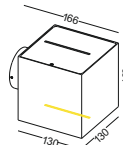

code **GD-LWA300B-WT**
casing aluminum / white paint
lamping LED 6W / Ra>80 / 600LM
Beam 8 degree /
2700K/3000K/4000K/6000K
installation IP65

surface customizable black paint equal to RAL9011
concrete grey paint similar to RAL7037