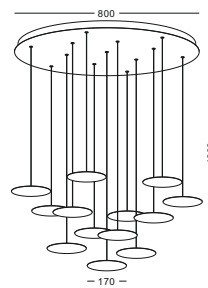

code **GD-LPL242**
casing steel sheet / white paint
lamping LED 13X6W / Ra>80 /7800LM
Beam indirect light /
2700K/3000K/4000K/6000K
installation IP20

DALI / 0/1-10V / TRIAC
dimming driver customizable

surface
customizable

- anodized black sandblasted
- concrete grey paint similar to RAL7037