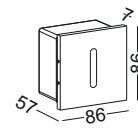

code **GD-LSL013**
casing aluminum / anodized silver
lamping LED 1W / Ra>80 / 70LM
Beam 30 degree / no lense
2700K/3000K/4000K/6000K
installation IP20

installed with standard 86x86mm switch box

supply with standard 86mm switch box