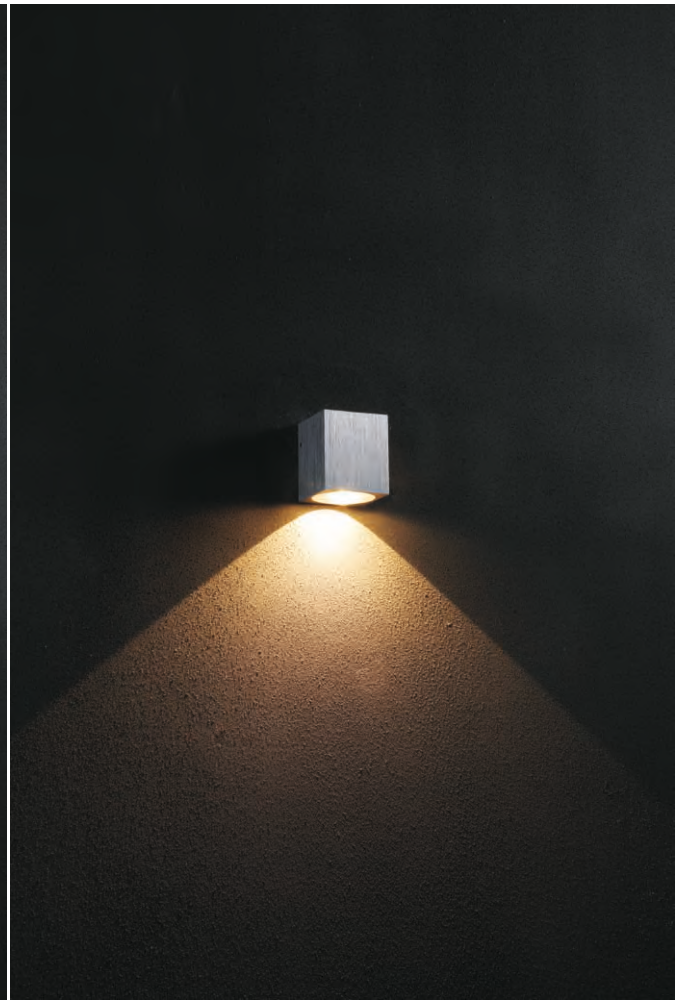

code **GD-LWA183**
casing aluminum / anodized silver
lamping LED 2W / Ra>80 /140LM
Beam no lense /
2700K/3000K/4000K/6000K
installation ☐ IP20

surface customizable ☐ black paint equal to RAL9011
☐ white paint similar to RAL9003
☐ concrete grey paint similar to RAL7037

code **GD-LWA182**
casing aluminum / anodized silver
lamping LED 1W / Ra>80 /70LM
Beam no lense /
2700K/3000K/4000K/6000K
installation ☐ IP20

surface customizable ☐ black paint equal to RAL9011
☐ white paint similar to RAL9003
☐ concrete grey paint similar to RAL7037