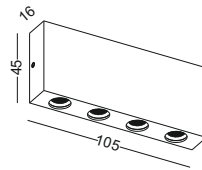

code **GD-LWA328-GR**
casing aluminum / grey painting
lamping LED 2W / Ra>80 /140LM
Beam 30 degree / 2700K/3000K /4000K/6000K
lamp input DC 12V/Parallel connection
max 150pcs
installation surface mount
■ ■ ◆ CE ▽ IP20