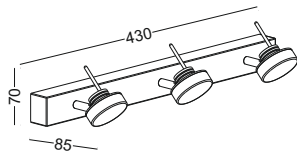

code **GD-LWA237**
casing Aluminum / chrome plated
lamping LED 3x3W / Ra>80 /360LM
Beam acrylic diffuser /
2700K/3000K/4000K/6000K
installation IP20

surface customizable black paint equal to RAL9011
white paint similar to RAL9003
concrete grey paint similar to RAL7037