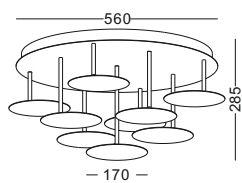

surface customizable

- anodized black sandblasted
- concrete grey paint similar to RAL7037

code **GD-LBL166**

casing steel sheet / white paint

lamping LED 9X6W / Ra>80 / 5400LM

Beam indirect light / 2700K/3000K/4000K/6000K

installation IP20

DALI / 0/1-10V / TRIAC
dimming driver customizable