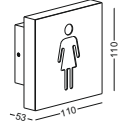

code **GD-LWA295C**
casing aluminum base/white paint
stainless steel cover / nickle
lamping LED 3W / Ra>80 /300LM
Beam indirect light / acrylic diffuser
2700K/3000K/4000K/6000K
installation IP20

surface customizable material steel

- black paint equal to RAL9011
- white paint similar to RAL9003
- concrete grey paint similar to RAL7037

cover customized to be any drawing