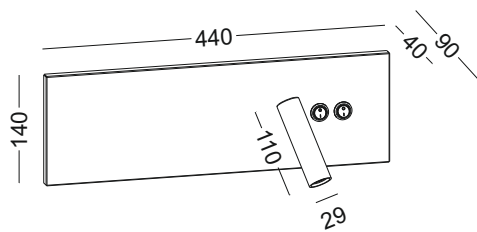

code **GD-LWA334A-WT**
casing steel / white painting
lamping LED 3W spot+4W background light
/ Ra>80 /120LM+400lm
Beam 30 degree for the spot
2700K/3000K/4000K/6000K
installation ☐ IP20