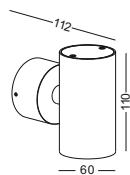

code **GD-DS031-SL**
casing aluminum / anodized silver
lamping Gu10 socket supplied with
a 5W LED bulb/ Ra>80 /430LM
Beam 30 degree /
2700K/3000K/4000K/6000K
installation IP20

surface
customizable

- concrete grey paint
  similar to RAL7037
- anodized gold
  brushed circular