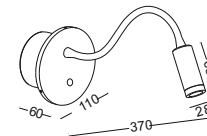

cut-off dia82mm
by 60mm depth hole for
installation box and driver

if there is no enough space
for the box, we can supply
an aluminum ring for installation.