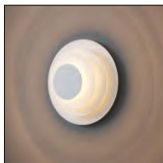

Wall mount
GD-LWA318
white paint