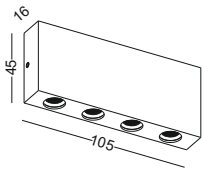

code **GD-LWA328-SL**
casing aluminum / anodized silver
lamping LED 2W / Ra>80 /140LM
Beam 30 degree / 2700K/3000K /4000K/6000K
lamp input DC 12V/Parallel connection
max 150pcs
installation surface mount
■ ■ ◆ CE ▽ IP20