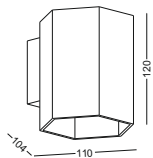

code [GD-LWA387-SL](#) / [GD-LWA387-GD](#)

casing aluminum / anodized silver / anodized gold / lamping Gu10 socket Max 50w / surface mount

installation IP20 / bulb not included / Gu10 5W LED Bulb recommended