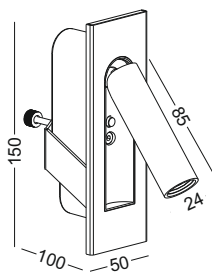

STEP4
Put the
lamp into
the hole,
drive the
screw to
the
opposite
direction
to fasten
the metal
part

STEP5
Pull out
the lamp
head
and light
it on

THE BEST READING LAMP EVER DESIGNED
 360 DEGREE FREE TURNING
 DEEP RECESSED LIGHT
 FOR ANTI-GLARE PURPOSE
 TURNING BACK AND SWITCHED OFF
 SMART AND EASY INSTALLATION
 BY SCREWING IN ONE NUT
 CHROME /GOLD PLATED
 BLACK / WHITE PAINTING
 FOUR FINISHINGS AVAILABLE
 SMALL/BIG TWO SIZES OPTIONAL