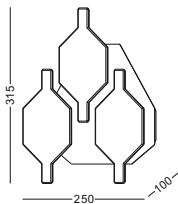

code **GD-LWA353A-WT**
casing cast aluminum / white painting
lamping LED 3x3W / Ra>80 /900LM
Beam Indirect light/
2700K/3000K/4000K/6000K
installation IP20

surface
customizable
 concrete grey paint
similar to RAL7037
 black paint
equal to RAL9011