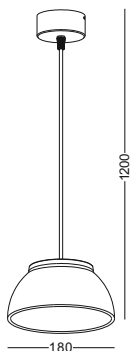

LEDPENDANT MEASUREMENTS

GD-LPL215