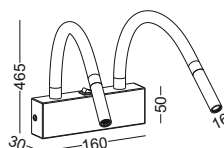

code **GD-LWA225**
casing aluminum / chrome plated
lamping LED 2W / Ra>80 /140LM
Beam 30 degree /
2700K/3000K/4000K/6000K
installation IP20

---

surface customizable white paint similar to RAL9003