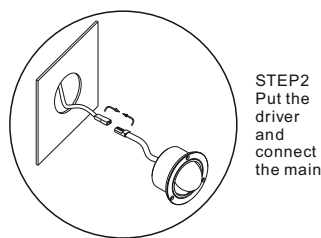

code **GD-LWA219-WT**
casing aluminum / white paint
lamping LED 3W / Ra>80 /120LM
Beam 30 degree /
2700K/3000K/4000K/6000K
installation IP20

code **GD-LWA220-WT**
casing aluminum / white paint
lamping LED 3W / Ra>80 /120LM
Beam 30 degree /
2700K/3000K/4000K/6000K
installation IP20

cut-off dia80mm
by 60mm depth hole for
installation box and driver

cut-off dia80mm
by 60mm depth hole for
installation box and driver

supplied with installation box and driver

supplied with installation box and driver

with built-in switch, when head pressed
in ,the light switched off

with built-in switch, when head pressed
in ,the light switched off

the head can be rotated 350 degree
left and right, 90 degree up and down

the head can be rotated 350 degree
left and right, 90 degree up and down

code **GD-LWA219-BK**
casing aluminum / black paint

code **GD-LWA220-BK**
casing aluminum / black paint

code **GD-LWA219-CR**
casing aluminum / chrome plated

code **GD-LWA220-CR**
casing aluminum / chrome plated

code **GD-LWA219-SL**
casing aluminum / anodized silver

code **GD-LWA220-SL**
casing aluminum / anodized silver

code **GD-LWA219-RG**
casing aluminum / anodized rose gold

code **GD-LWA220-RD**
casing aluminum / anodized rose gold

HOW IT WORKS