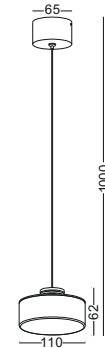

LEDPENDANT MEASUREMENTS

GD-LPL176