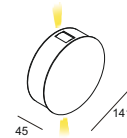

code **GD-LWA156**
casing steel / white painting
lamping LED 2X1W / Ra>80 /140LM
Beam 8 degree /
2700K/3000K/4000K/6000K
installation ☒ IP20