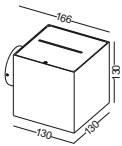

code **GD-LWA300A-WT**
casing aluminum / white paint
lamping LED 3W / Ra>80 / 300LM
Beam 8 degree /
2700K/3000K/4000K/6000K
installation IP65

surface customizable black paint equal to RAL9011
concrete grey paint similar to RAL7037