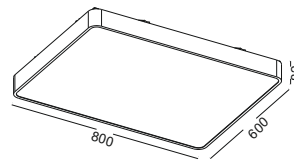

surface
customizable

- black paint
  equal to RAL9011
- white paint
  similar to RAL9003
- concrete grey paint
  similar to RAL7037
- anodized gold
  brushed circular

code **GD-LBL148**

casing aluminum / brushed silver / lamping LED 84W / Ra>80 /6720LM / acrylic cover / 2700K/3000K/4000K/6000K

installation IP20 No dimming driver available / check photometric on page 001

code **GD-LBL149**

casing aluminum / brushed silver / lamping LED 108W / Ra>80 /8640LM / acrylic cover / 2700K/3000K/4000K/6000K

installation IP20 No dimming driver available / check photometric on page 001