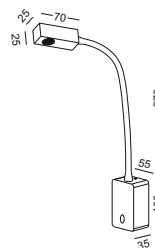

code **GD-LWA231A-WT**
casing aluminum / white paint
lamping LED 3W / Ra>80 /120LM
Beam 30 degree /
2700K/3000K/4000K/6000K
installation ☐ ☒ ☐ ☐ ☐ ☐ IP20

surface customizable ☒ anodized black sandblasted
☐ anodized silver brushed linear
☒ chrome plated

with touching sensor switch