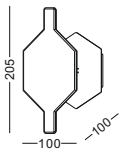

code **GD-LWA351-WT**
casing cast aluminum / white painting
lamping LED 1x3W / Ra>80 /300LM
Beam Indirect light/
2700K/3000K/4000K/6000K
installation IP20

surface customizable
concrete grey paint similar to RAL7037
black paint equal to RAL9011