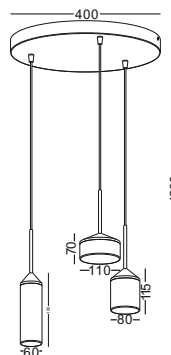

LEDPENDANT MEASUREMENTS

GD-LPL239