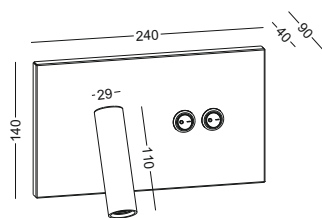

Supplied with a 4W E14 LED bulb

Spot on the right side

Spot on the right side

Spot on the bottom side

swing the arm and the spot
to change the installation

horizontal installation

vertical installation

code **GD-LWA334S-BK**
 casing steel / black painting
 lamping LED 3W spot+3W background light
 / Ra>80 /120LM+400lm
 Beam 30 degree for the spot
 2700K/3000K/4000K/6000K
 installation IP20