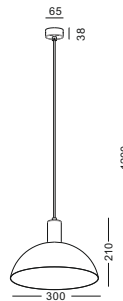

code **GD-LPL316-BK**
casing Steel
finishing outer/black painting
inner/ white painting
lamping E27 Socket
installation ceiling surface mount
black fabric cable 1M long customizable
☑ Ⓟ CE ⚠ IP20 ⚠ 0.98kg