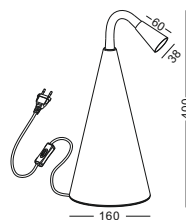

PENGUIN SERIES
TABLE READING LAMP

code **GD-LTL018-BK**
casing steel / black painting
lamping LED 3W / Ra>80 /120LM
Beam 10/20/30 degree /
2700K/3000K/4000K/6000K
installation IP20

code **GD-LTL018-WT**
casing steel / white painting
lamping LED 3W / Ra>80 /120LM
Beam 10/20/30 degree /
2700K/3000K/4000K/6000K
installation IP20