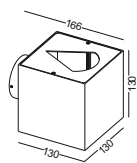

code **GD-LWA300F-WT**
casing aluminum / white paint
lamping LED 6W / Ra>90 /500LM
Beam 60 degree /
2700K/3000K/4000K/6000K
installation IP65

surface customizable black paint equal to RAL9011
concrete grey paint similar to RAL7037