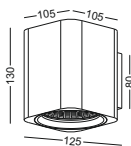

code **GD-LWA267**
casing aluminum / white paint
lamping cob 12W / Ra>90 / 900LM
Beam 23 degree /
2700K/3000K/4000K/6000K
installation IP20

surface customizable black paint equal to RAL9011
concrete grey paint similar to RAL7037