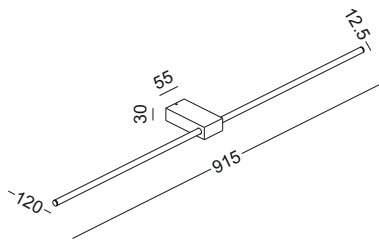

code **GD-LWA389**
casing aluminum / anodized black + gold
lamping LED 6W / Ra>80 /600LM
Beam indirect light
2700K/3000K/4000K/6000K
installation     IP20

code **GD-LWA390**
casing aluminum / anodized black + gold
lamping LED 10W / Ra>80 / 1000LM
Beam indirect light
2700K/3000K/4000K/6000K
installation     IP20