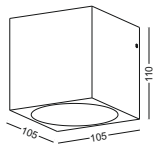

code **GD-LWA184**
casing aluminum / anodized silver
lamping COB 5W / Ra>90 / 430LM
Beam no reflector /
2700K/3000K/4000K/6000K
installation IP20

surface customizable black paint equal to RAL9011
white paint similar to RAL9003
concrete grey paint similar to RAL7037