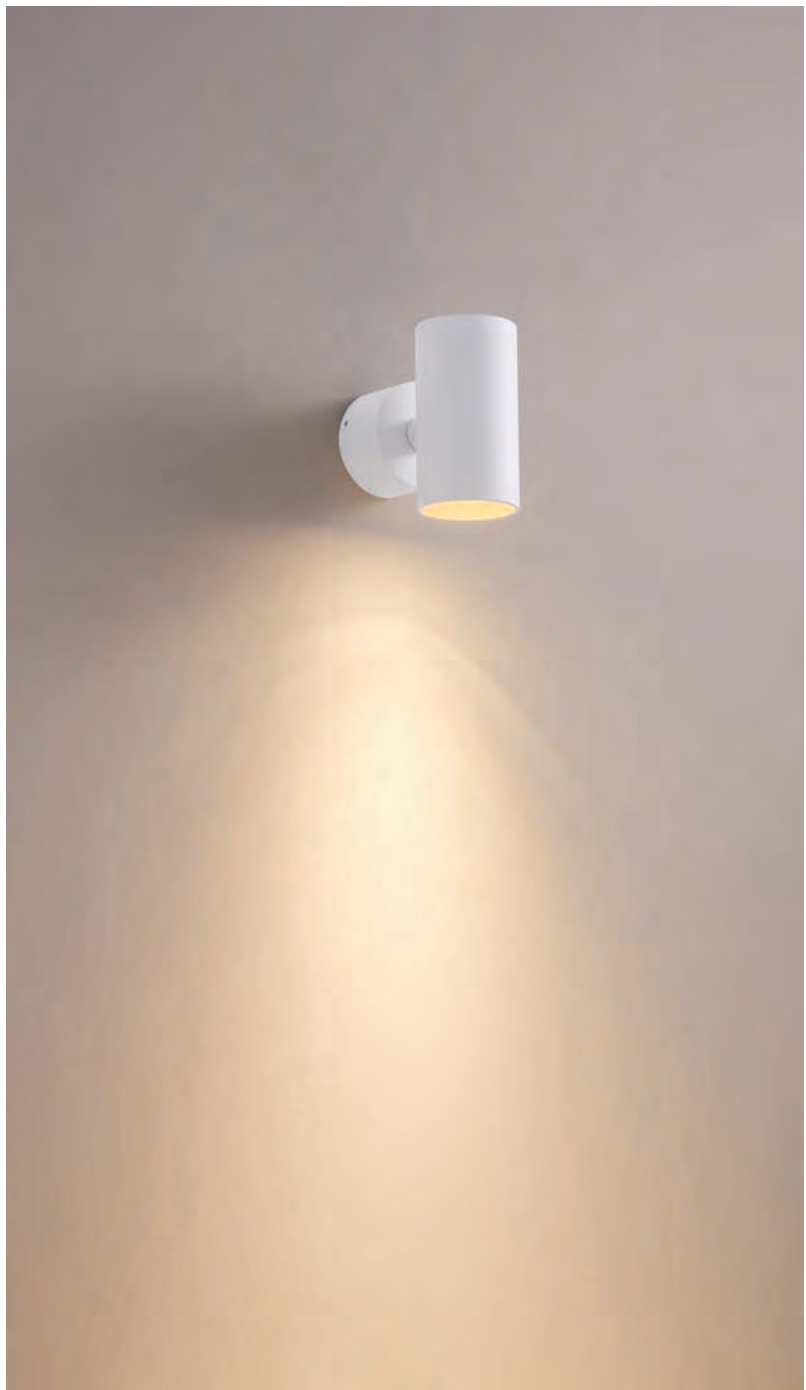

code **GD-DS032-WT**
casing aluminum / white painting
lamping 2xGu10 socket supplied with
2x 5W LED bulbs/ Ra>80 /860LM
Beam 30 degree /
2700K/3000K/4000K/6000K
installation IP20

surface
customizable

- concrete grey paint
  similar to RAL7037
- anodized gold
  brushed circular

code **GD-DS031-WT**
casing aluminum / white painting
lamping Gu10 socket supplied with
a 5W LED bulb/ Ra>80 /430LM
Beam 30 degree /
2700K/3000K/4000K/6000K
installation IP20

surface
customizable

- concrete grey paint
  similar to RAL7037
- anodized gold
  brushed circular