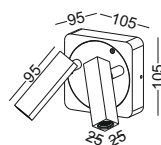

code **GD-LWA204**
casing aluminum / anodized black
lamping LED 2x3W / Ra>80 / 240LM
Beam 30 degree /
2700K/3000K/4000K/6000K
installation IP20