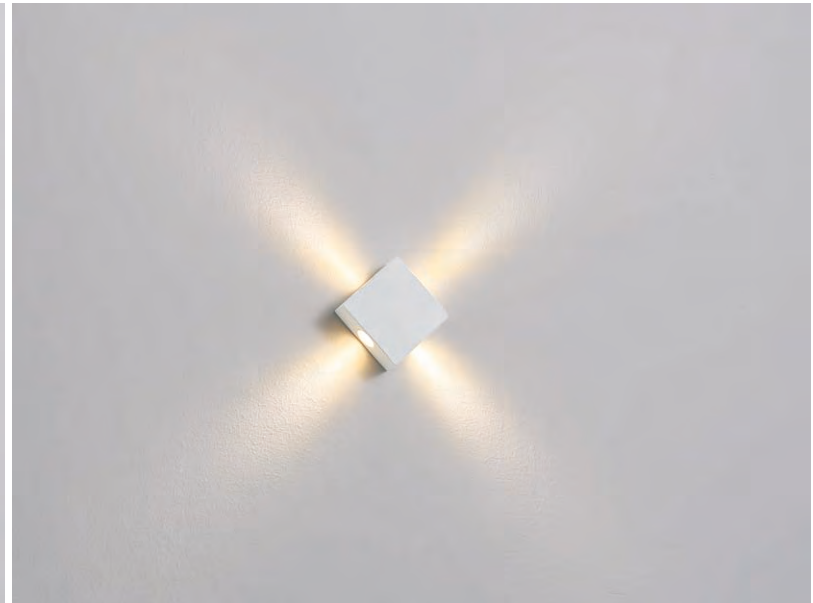

code **GD-LWA325-WT**
casing aluminum / white painting
lamping LED 1W / Ra>80 /70LM
Beam 30 degree / 2700K/3000K /4000K/6000K
lamp input DC 12V/Parallel connection
max 300pcs
installation surface mount
■ ■ ◆ CE ▽ IP20