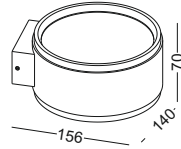

code **GD-LWA115**
casing aluminum / white paint
lamping LED 8W / Ra>80 / 800LM
Beam indirect light
2700K/3000K/4000K/6000K
installation IP20

surface customizable black paint equal to RAL9011
concrete grey paint similar to RAL7037

code **GD-HL8072/1**
casing aluminum / anodized silver
lamping cob 5W / Ra>90 / 430LM
Beam white glass shade /
2700K/3000K/4000K/6000K
installation IP20

surface customizable black paint equal to RAL9011
white paint similar to RAL9003
concrete grey paint similar to RAL7037