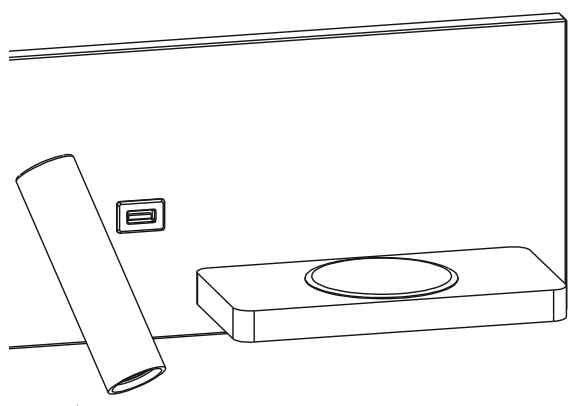

casing aluminum / anodized silver

2021 NEW SERIES OF LED READING LIGHTS

wireless charging board
on the left side

code **GD-LWA420-BK**

casing steel+fabric / black painting

lamping E14 / supplied with a 4W bulb