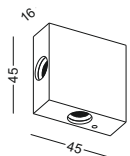

code **GD-LWA325-SL**
casing aluminum / anodized silver
lamping LED 1W / Ra>80 /70LM
Beam 30 degree / 2700K/3000K /4000K/6000K
lamp input DC 12V/Parallel connection
max 300pcs
installation surface mount
■ ■ ◆ CE ▽ IP20