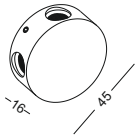

code **GD-LWA324-BK**
casing aluminum / black painting
lamping LED 1W / Ra>80 /70LM
Beam 30 degree / 2700K/3000K /4000K/6000K
lamp input DC 12V/Parallel connection
max 300pcs
installation surface mount
■ ■ ◆ CE ▼ IP20