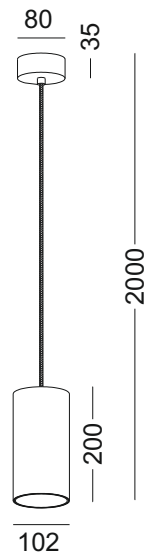

MEASUREMENTS FOR THE PENDENTS

GD-LPL230

GD-LPL300