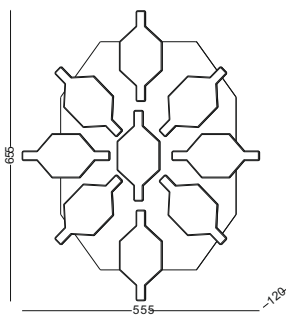

code **GD-LWA359B-WT**
casing cast aluminum / white painting
lamping LED 9x3W / Ra>80 / 2700LM
Beam Indirect light/
2700K/3000K/4000K/6000K
installation IP20

surface
customizable
concrete grey paint
similar to RAL7037
black paint
equal to RAL9011