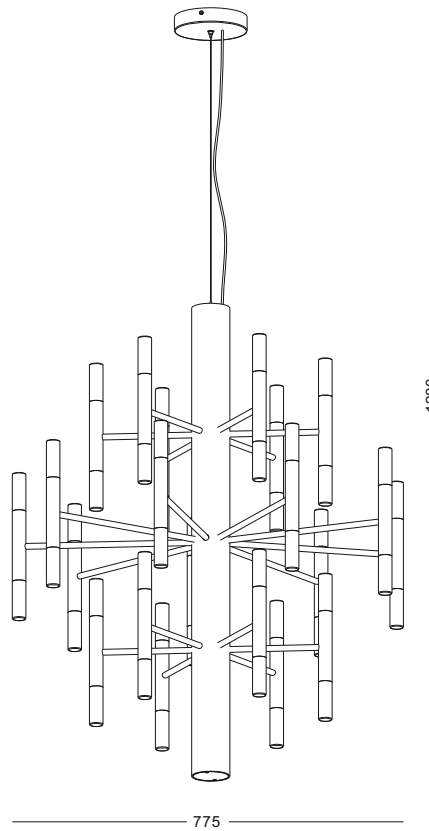

code **GD-LPL214-BK**

surface customizable concrete grey paint similar to RAL7037 anodized silver sandblasted anodized gold sandblasted

casing aluminum / black painting / lamping LED 42x3W / Ra>80 / 5040LM / acrylic diffuser / 2700K/3000K/4000K/6000K

installation IP20 lamp shade total dia 775mm / 1meter cable / cable length customizable

code **GD-LPL214-WT**

surface customizable concrete grey paint similar to RAL7037 anodized silver sandblasted anodized gold sandblasted

casing aluminum / white painting / lamping LED 42x3W / Ra>80 / 5040LM / acrylic diffuser / 2700K/3000K/4000K/6000K

installation IP20 lamp shade total dia 775mm / 1meter cable / cable length customizable