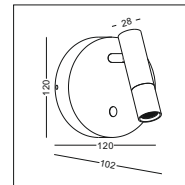

STEP4
Put the
lamp into
the hole
drive the
screw to the
opposite
direction
to fasten
the metal
part

STEP5
Pull out
the lamp
head and
light
it on

code **GD-LWA315-WT**

casing aluminum+beech

finishing white paint