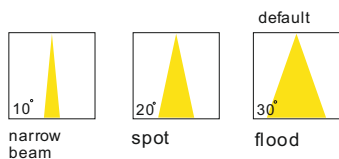

surface customizable

- anodized silver brushed circular
- anodized gold sandblasted
- concrete grey paint similar to RAL7037