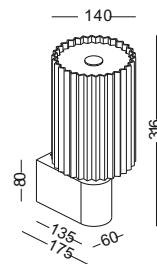

code **GD-LWA289-SL**
casing aluminum / anodized silver
lamping LED 12W / Ra>80 / 1200LM
Beam up and down light / acrylic cover
2700K/3000K/4000K/6000K
installation IP20

surface customizable white paint
similar to RAL9003