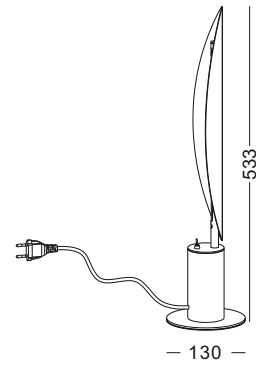

code **GD-LTL037**
casing steel + aluminum
finishing black painting +anodized gold
lamping SMD 4W / Ra>80 /400LM
Beam 2700K/3000K/4000K/6000K
installation IP20
supplied with 1.5meter EU standard plug
switch in the base