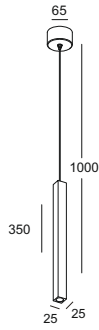

LEDPENDANT MEASUREMENTS

GD-LPL045