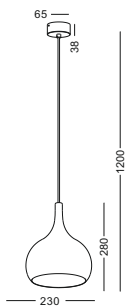

code **GD-LPL313-BK**
casing Steel
finishing outer/black painting
inner/ white painting
lamping E27 Socket
installation ceiling surface mount
black fabric cable 1M long customizable
☑ Ⓢ ⒸⒺ ⚠ IP20 ⚠ 0.75kg