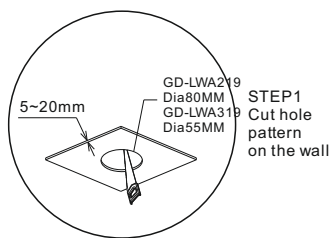

code **GD-LWA219-WT**
casing aluminum / white paint
lamping LED 3W / Ra>80 /120LM
Beam 30 degree /
2700K/3000K/4000K/6000K
installation IP20

code **GD-LWA220-WT**
casing aluminum / white paint
lamping LED 3W / Ra>80 /120LM
Beam 30 degree /
2700K/3000K/4000K/6000K
installation IP20

cut-off dia80mm
by 60mm depth hole for
installation box and driver

cut-off dia80mm
by 60mm depth hole for
installation box and driver

supplied with installation box and driver

supplied with installation box and driver

with built-in switch, when head pressed
in ,the light switched off

with built-in switch, when head pressed
in ,the light switched off

the head can be rotated 350 degree
left and right, 90 degree up and down

the head can be rotated 350 degree
left and right, 90 degree up and down

code **GD-LWA219-BK**
casing aluminum / black paint

code **GD-LWA220-BK**
casing aluminum / black paint

code **GD-LWA219-CR**
casing aluminum / chrome plated

code **GD-LWA220-CR**
casing aluminum / chrome plated

code **GD-LWA219-SL**
casing aluminum / anodized silver

code **GD-LWA220-SL**
casing aluminum / anodized silver

code **GD-LWA219-RG**
casing aluminum / anodized rose gold

code **GD-LWA220-RD**
casing aluminum / anodized rose gold

HOW IT WORKS