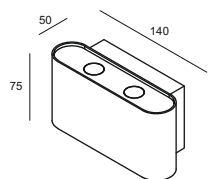

code **GD-LWA103**

casing aluminum / anodized silver
lamping LED 4W / Ra>80 /280LM
Beam 30 degree /
2700K/3000K/4000K/6000K
installation IP20

surface customizable black paint equal to RAL9011
white paint similar to RAL9003
concrete grey paint similar to RAL7037