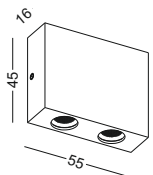

code **GD-LWA326-BK**
casing aluminum / black painting
lamping LED 1W / Ra>80 /70LM
Beam 30 degree / 2700K/3000K /4000K/6000K
lamp input DC 12V/Parallel connection
max 300pcs
installation surface mount
■ ■ ◆ CE ▽ IP20