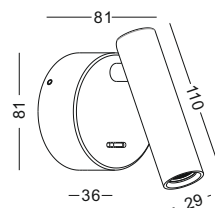

code **GD-LWA330-CR**
casing aluminum
finishing Chrome plated
lamping CREE XPE 1X3W
Lumens 120LM
CRI Ra>80
Beam 30 degree
lamp color 2700K/3000K/4000K/6000K
Input AC100-240V
installation surface mount

▲ Net Weight 0.41kg