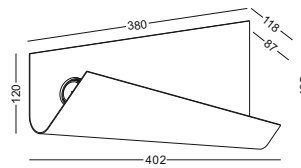

**installation
in different
directions**

code **GD-LWA377**
 casing steel / white painting
 lamping COB 5W / Ra>90 /430LM
 Beam 20 degree
 2700K/3000K/4000K/6000K
 installation     IP20

code **GD-LWA378**
 casing steel / white painting
 lamping COB 5W / Ra>90 /430LM
 Beam 20 degree
 2700K/3000K/4000K/6000K
 installation     IP20