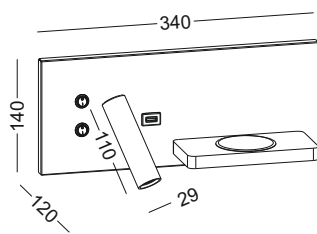

wireless charging board
on the right side

code **GD-LWA419-BK**

casing steel / black painting

lamping LED 3W spot+4W background light
/ Ra>80 /120LM+400lm

Beam 30 degree for the spot
2700K/3000K/4000K/6000K

installation IP20

Wireless charging 5V / 0.1-1A

USB charging 5V / 2A

code **GD-LWA419-WT**

casing steel / white painting

lamping LED 3W spot+4W background light
/ Ra>80 /120LM+400lm

Beam 30 degree for the spot
2700K/3000K/4000K/6000K

installation IP20

Wireless charging 5V / 0.1-1A

USB charging 5V / 2A