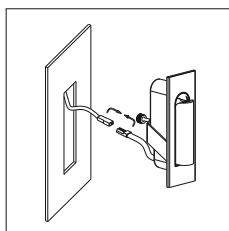

STEP3
Connect
the lamp
with the
driver