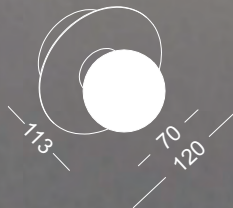

code **GD-LWA336**

casing Stainless steel + acrylic

lamping COB 3W / Ra>90 /300LM

Beam 2700K/3000K/4000K/6000K

installation ☐ IP44

surface customizable ☐ white paint similar to RAL9003