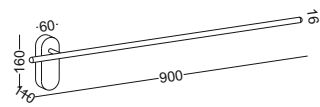

code **GD-LWA243**
casing aluminum / anodized black
lamping LED 10W / Ra>80 / 1000LM
Beam indirect light
2700K/3000K/4000K/6000K
installation

1. surface customizable
2. white paint similar to RAL9003
   - concrete grey paint similar to RAL7037
   - anodized silver brushed linear