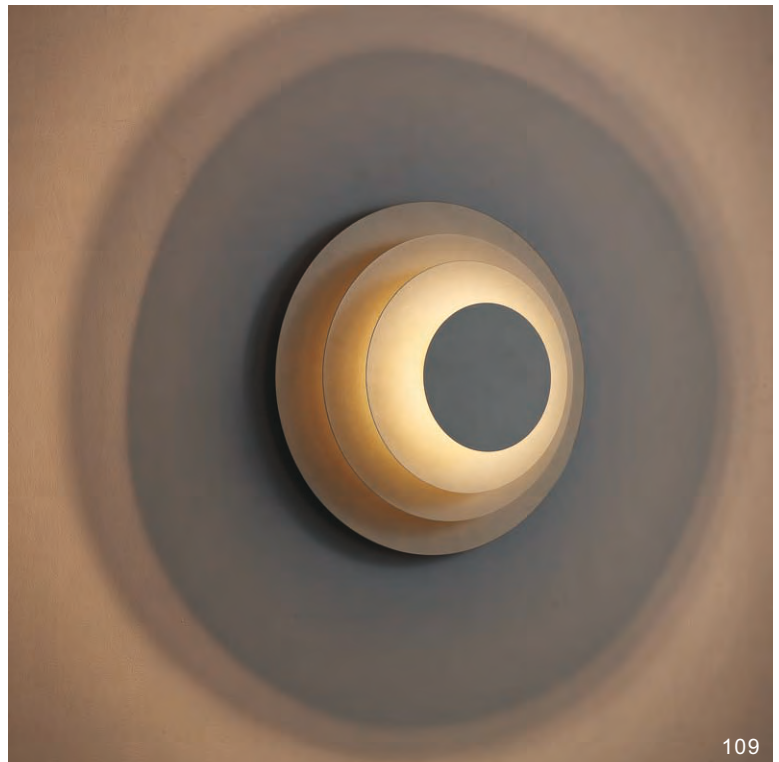

Related product type
 ceiling surface mount / pendant

The image features four abstract, 3D-rendered geometric shapes in the corners, composed of white and light gray faceted planes. These shapes are arranged in a way that they appear to be floating or attached to the corners of a white background. The top-left shape is a cluster of interconnected planes. The top-right shape is a single, larger, more complex form. The bottom-left shape is a cluster of several interconnected planes. The bottom-right shape is a single, smaller, more complex form.