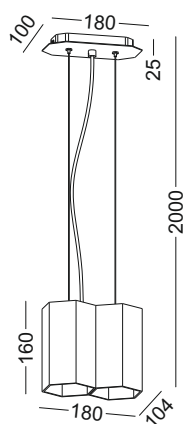

casing aluminum / grey painting / 7xGu10 socket / bulb not included max 7x20W /

installation     IP20 lamp shade 270x260 x160mm 2meter cable / cable length customizable

MEASUREMENTS FOR THE PENDENTS

GD-LPL364