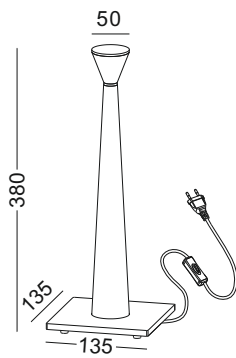

LED TABLE LAMPS

LED FLOOR LAMPS

code **GD-LTL027**
 casing steel / chrome plated
 lamping LED 3W / Ra>80 / 300LM
 Beam acrylic diffuser /
 2700K/3000K/4000K/6000K
 installation    IP20

surface
 customizable