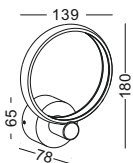

code **GD-LWA223**
casing aluminum / chrome plated
lamping led 6W / Ra>80 / 600LM
Beam light inside the ring /
2700K/3000K/4000K/6000K
installation IP20

surface customizable black paint equal to RAL9011
white paint similar to RAL9003
concrete grey paint similar to RAL7037