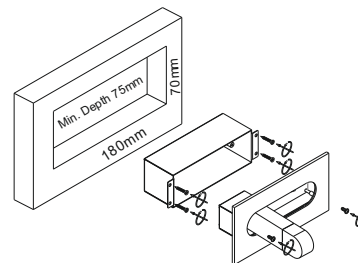

code **GD-LWA323-CR**
casing aluminum
finishing Chrome plated
lamping CREE XPE 1X3W
Lumens 120LM
CRI Ra>80
Beam 30 degree
lamp color 2700K/3000K/4000K/6000K
Input AC100-240V
installation Recessed wall mount
cut-off 180x70x75mm
check manul below

code **GD-LWA323-GD**
casing aluminum
finishing gold plated
lamping CREE XPE 1X3W
Lumens 120LM
CRI Ra>80
Beam 30 degree
lamp color 2700K/3000K/4000K/6000K
Input AC100-240V
installation Recessed wall mount
cut-off 180x70x75mm
check manul below

▲ Net Weight 1.07kg

▲ Net Weight 1.07kg