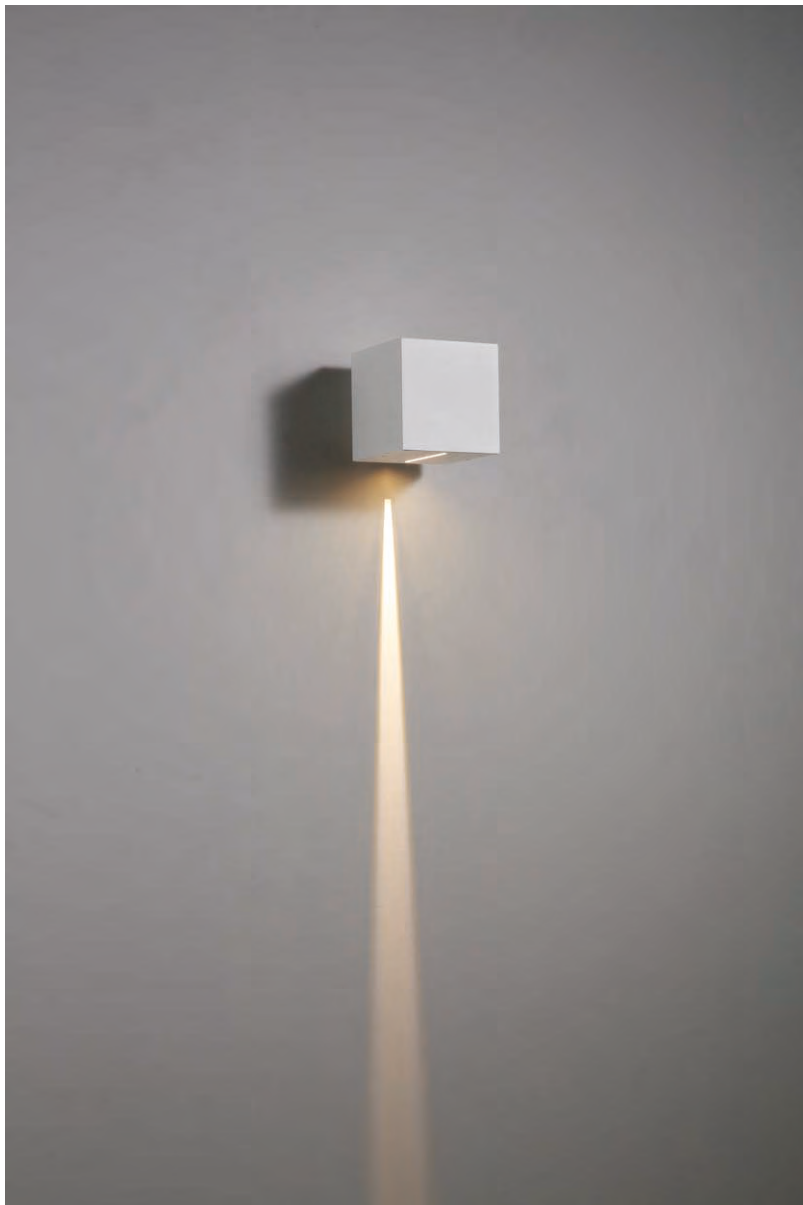

code **GD-LWA300A-WT**
casing aluminum / white paint
lamping LED 3W / Ra>80 / 300LM
Beam 8 degree /
2700K/3000K/4000K/6000K
installation IP65

surface customizable black paint equal to RAL9011
concrete grey paint similar to RAL7037

code **GD-LWA300B-WT**
casing aluminum / white paint
lamping LED 6W / Ra>80 / 600LM
Beam 8 degree /
2700K/3000K/4000K/6000K
installation IP65

surface customizable black paint equal to RAL9011
concrete grey paint similar to RAL7037