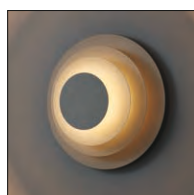

Wall type
in white
LWA318-WT

Wall type
in grey
LWA318-GR