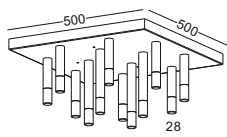

code **GD-LBL160** surface customizable anodized gold sandblasted white paint similar to RAL9003 concrete grey paint similar to RAL7037

casing aluminum / anodized black / lamping LED 12x3W / Ra>80 / 1440LM / acrylic diffuser / 2700K/3000K / 4000K/6000K

installation IP20 DALI / 0/1-10V / TRIAC dimming driver customizable