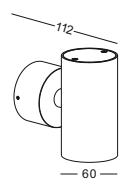

code **GD-DS031-WT**
casing aluminum / white painting
lamping Gu10 socket supplied with
a 5W LED bulb/ Ra>80 /430LM
Beam 30 degree /
2700K/3000K/4000K/6000K
installation IP20

surface
customizable

- concrete grey paint
  similar to RAL7037
- anodized gold
  brushed circular