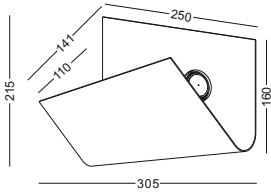

code **GD-LWA377**
casing steel / white painting
lamping COB 5W / Ra>90 /430LM
Beam 20 degree
2700K/3000K/4000K/6000K
installation IP20