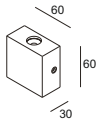

code **GD-LWA071**

casing aluminum / anodized silver

lampping LED 1W / Ra>80 /70LM

Beam 30 degree /

2700K/3000K/4000K/6000K

red / green /blue

installation IP20

surface customizable

black paint equal to RAL9011

white paint similar to RAL9003

concrete grey paint similar to RAL7037