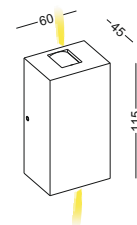

code **GD-LWA167**
casing steel / white painting
lamping LED 2x1W / Ra>80 / 140LM
Beam 8 degree /
2700K/3000K/4000K/6000K
installation ☐ IP20

surface customizable black paint equal to RAL9011
 concrete grey paint similar to RAL7037