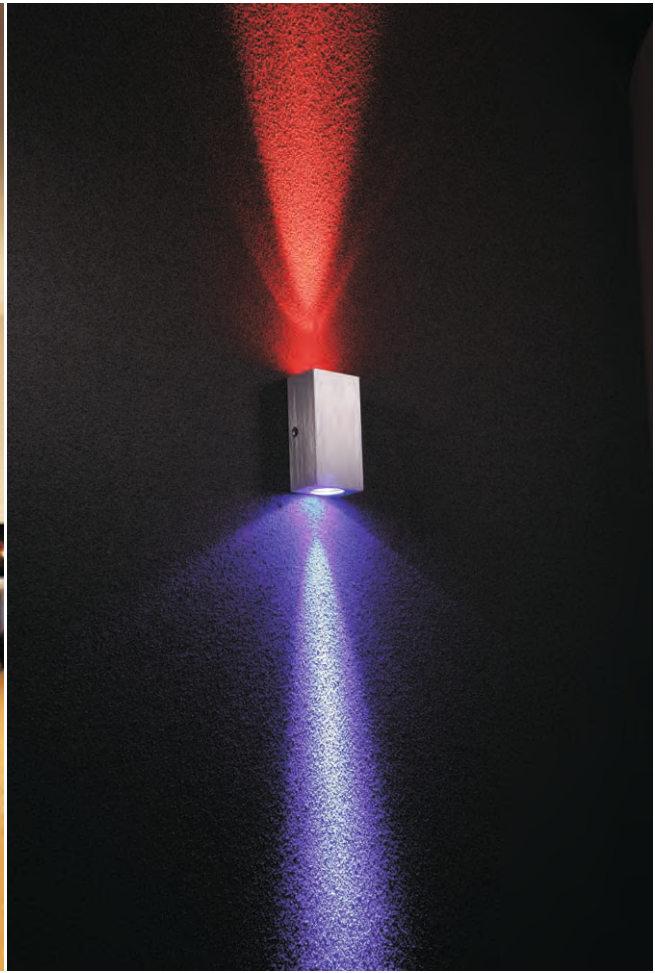

code **GD-HL025/2**

casing aluminum / anodized silver

lampping LED 2x1W / Ra>80 / 140LM

Beam 10 degree /
2700K/3000K/4000K/6000K
red / green /blue

installation IP20

surface customizable black paint
equal to RAL9011
 white paint
similar to RAL9003
 concrete grey paint
similar to RAL7037