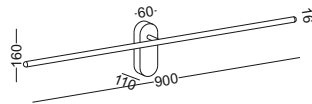

code **GD-LWA244**

casing aluminum / anodized black

lamping LED 10W / Ra>80 / 1000LM

Beam indirect light

2700K/3000K/4000K/6000K

installation IP20 90°

surface customizable white paint similar to RAL9003

concrete grey paint similar to RAL7037

anodized silver brushed linear