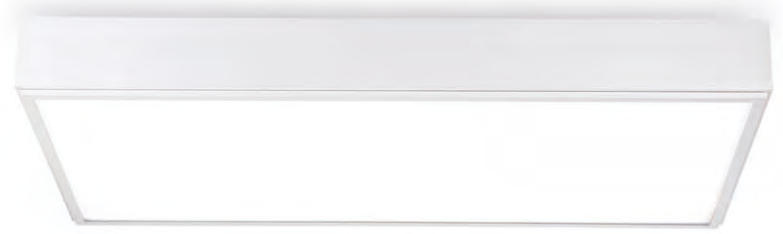

surface customizable

- black paint equal to RAL9011
- concrete grey paint similar to RAL7037
- anodized silver brushed linear

surface customizable

- black paint equal to RAL9011
- concrete grey paint similar to RAL7037
- anodized silver brushed linear

code **GD-LBL150**

casing aluminum white paint / lamping LED 48W / Ra>80 /3840LM / acrylic cover / 2700K/3000K/4000K/6000K

installation IP20 No dimming driver available / check photometric on page 001

code **GD-LBL153**

casing aluminum white paint / lamping LED 108W / Ra>80 /8640LM / acrylic cover / 2700K/3000K/4000K/6000K

installation IP20 No dimming driver available / check photometric on page 001