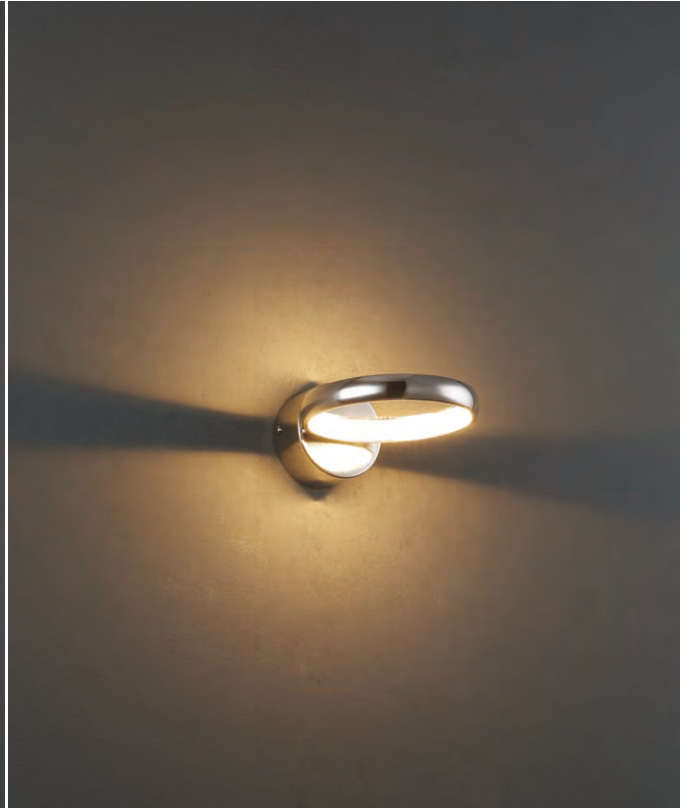

code **GD-LWA223**
casing aluminum / chrome plated
lamping led 6W / Ra>80 / 600LM
Beam light inside the ring /
2700K/3000K/4000K/6000K
installation IP20

surface customizable black paint equal to RAL9011
white paint similar to RAL9003
concrete grey paint similar to RAL7037

code **GD-LWA222**
casing aluminum / chrome plated
lamping led 6W / Ra>80 / 600LM
Beam light inside the ring /
2700K/3000K/4000K/6000K
installation IP20

surface customizable black paint equal to RAL9011
white paint similar to RAL9003
concrete grey paint similar to RAL7037