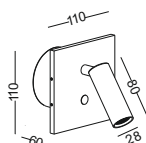

cut-off dia80mm
by 60mm depth hole for
installation box and driver

if there is no enough space
for the box, we can supply
an aluminum ring for insta-
llatoin.

code **GD-LWA259-CR**

casing aluminum / Chrome plated

lamping LED 3W / Ra>80 /120LM

Beam 30 degree /
2700K/3000K/4000K/6000K

installation IP20

supplied with installation box and driver

with touching sensor switch

the head can be rotated 350 degree
left and right, 90 degree up and down

surface customizable anodized silver
brushed circular
 anodized gold
brushed circular
 concrete grey paint
similar to RAL7037