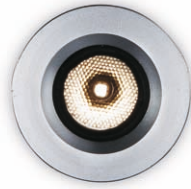

LED MINI SPOT LIGHT

lens available

LED DOT LIGHT 1W SERIES

GD880A-WT

GD880A-SL

GD880A-GD

GD880A-BK

⌀ Dia 20mm
installed in groups
power-supply
not included

IP20

code	casing	finishing	lamping	CRI	lumen	Beam/degree	LED color
GD880A-WT	aluminum	brushed black	LED 1W	Ra>80	70lm	10 / 20 / 30	2700K/3000K /4000K/6000K /red/green/blue
GD880A-SL	aluminum	brushed silver	LED 1W	Ra>80	70lm	10 / 20 / 30	2700K/3000K /4000K/6000K /red/green/blue
GD880A-GD	aluminum	gold plated	LED 1W	Ra>80	70lm	10 / 20 / 30	2700K/3000K /4000K/6000K /red/green/blue
GD880A-BK	aluminum	brushed black	LED 1W	Ra>80	70lm	10 / 20 / 30	2700K/3000K /4000K/6000K /red/green/blue