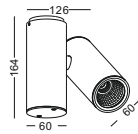

surface customizable
black paint equal to RAL9011
concrete grey paint similar to RAL7037

code **GDLSP125**
casing aluminum / white painting
lamping COB 5W / Ra>90 /430LM
Beam 15/24/38/60 degree /
2700K/3000K/4000K/6000K
installation IP20
TRIAC dimming driver customizable
Check photometric on page001