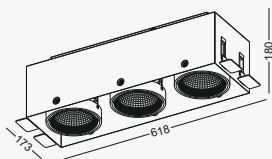

cut-out 555x180mm
IP20

code	casing	finishing	lamping	CRI	lumen	Beam/degree	LED color
GD216-20W	steel casing aluminum heat sink	white painting	CREE COB 1816 3X20W	Ra>90	4800lm	10/23/38	2700K/3000K /4000K/6000K
GD216-24W	steel casing aluminum heat sink	white painting	CREE COB 1816 3X24W	Ra>90	5760lm	10/23/38	2700K/3000K /4000K/6000K
GD216-28W	steel casing aluminum heat sink	white painting	CREE COB 1820 3X28W	Ra>90	6720lm	10/23/38	2700K/3000K /4000K/6000K