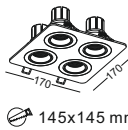

code	casing	finishing	lamping	CRI	lumen	Beam/degree	LED color
GD997-WT	aluminum	white paint	COB 4x6W	Ra>90	2000lm	13 / 23	2700K/3000K /4000K/6000K