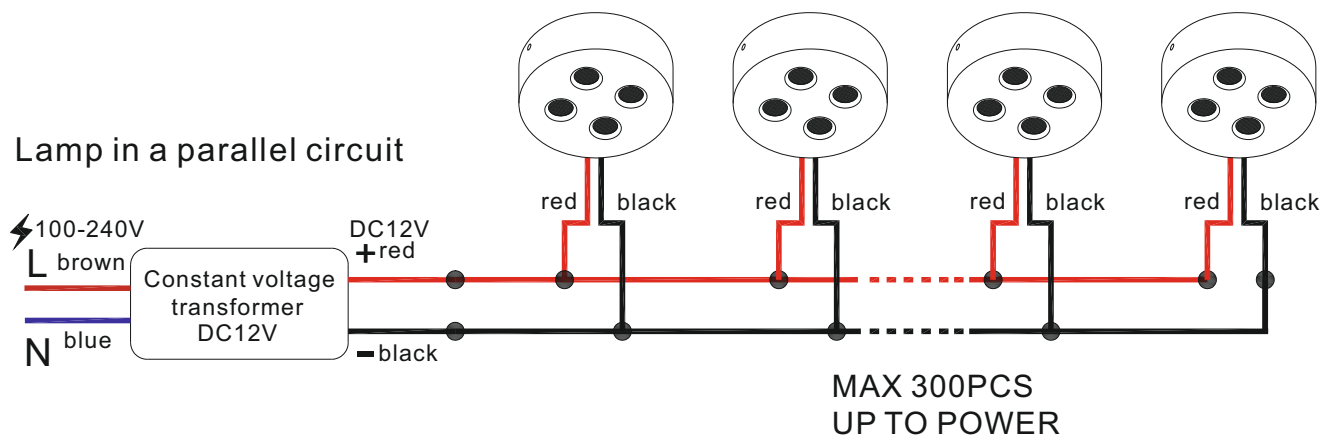

Lamp in a parallel circuit