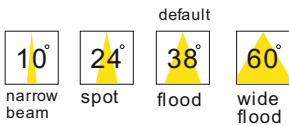

surface customizable

- black paint equal to RAL9011
- concrete grey paint similar to RAL7037