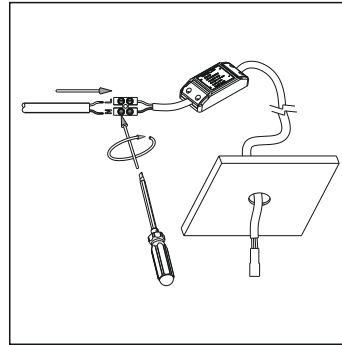

Installed power-supply on the ceiling
power-supply will be supplied
separately by manufacturer.
Consult with seller's engineer for the
specification of power-supply you
need. 6-12pcs for one group is
strongly recommended.