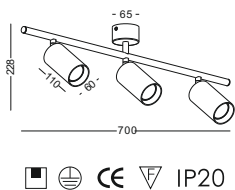

code **GDS003-BK**
casing aluminum / black painting
lamping 3XGU10 socket/supplied with
3 Gu10 5W led bulbs/ Ra>80
2700K/3000K/4000K/6000K
/1290lm
Beam 30 degree

surface customizable
■ concrete grey paint similar to RAL7037

reflector available default
Gu10 bulb can be easily changed **30°**
flood
lamp can also be supplied without led bulbs and only casing