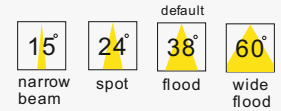

LED SPOT LIGHT RIMLESS

reflector available

surface customizable black paint equal to RAL9011 concrete grey paint similar to RAL7037