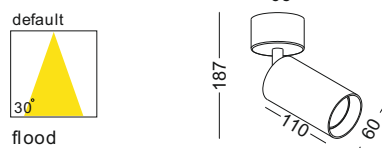

code **GDS001-BK**
casing aluminum
finishing black paint
lamping Gu10 Socket
supplied with a
5W LED Gu10 bulb
Lumens 430LM
CRI Ra>80
Beam 30 degree
lamp color 2700K/3000K/4000K/6000K
Input AC100-240V
installation surface mount

▲ Net Weight 0.41kg

lens available