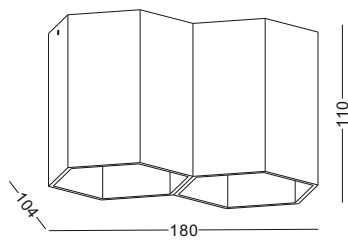

HEXAGON SERIES
Gu10 SOCKET
SURFACE
DOWNLIGHT

surface
customizable
■ concrete grey paint
similar to RAL7037

5W COB
GU10 LED
BULB
RECOMMENDED

code [GDL252-BK](#) / [GDL252-WT](#) / [GDL252-GD](#) / [GDL252-SL](#)

casing aluminum / black painting / white painting / anodized gold / anodized silver / lamping 2X Gu10 socket Max 50w / surface mount

installation IP20 / bulb not included / Gu10 5W LED Bulb recommended