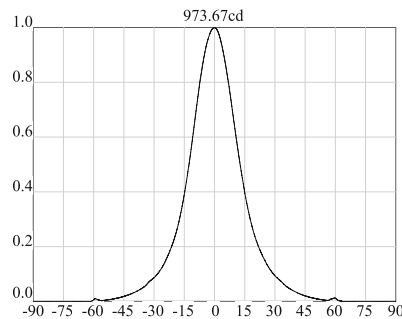

surface customizable

- black paint equal to RAL9011
- concrete grey paint similar to RAL7037
- anodized gold sandblasted
- anodized silver sandblasted

Equal to 5 inch
Cut-off Dia 110mm

code **GD407**

casing aluminum / white painting

lampping CREE COB 1507 / 12W

CRI Ra>90

Lumens 930 lm (lamp output/3000K)

Beam wide flood / check photometrics

lamp color 2700K / 3000K / 5000K

installation IP20

cut-off dia110mm

test condition: ta 25 degree / 3000K