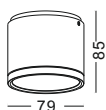

code **GDL136-WT**

surface customizable concrete grey paint similar to RAL7037 anodized gold sandblasted

casing aluminum / white painting / lamping COB 9W / Ra>90 / 800LM / acrylic cover / 2700K/3000K/4000K/6000K

installation IP20 check photometric on page 001