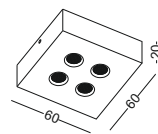

code **GDL235-GR**
casing aluminum / grey painting
lamping LED 1W / Ra>80 /70LM
Beam 30 degree / 2700K/3000K /4000K/6000K
lamp input DC 12V/Parallel connection
max 300pcs
installation surface mount
■ ◆ CE ▽ IP20