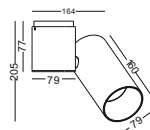

code **GDLSP181-GD**
casing aluminum / anodized gold
lamping COB 9W / Ra>90 /800LM
Beam 10/23/38 degree /
2700K/3000K/4000K/6000K
installation IP20
TRIAC dimming driver customizable
Check photometric on page001

surface customizable
black paint equal to RAL9011
concrete grey paint similar to RAL7037