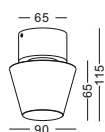

LED DOWNLIGHT SURFACE MOUNT

code **GDL207**

surface customizable concrete grey paint similar to RAL7037 anodized silver sandblasted anodized gold sandblasted

casing aluminum / white paint / lamping COB 5W / Ra>90 / 430LM / Acrylic diffuser / 2700K/3000K/4000K/6000K

installation IP20 check photometric on page 001