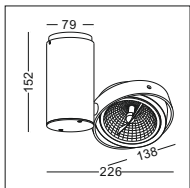

code **GD-LGD-SP126-SL**
casing aluminum
finishing anodized silver
GD-LAMPing halogen Ar111 35W
Beam standard 36 degree
supplied with reflector
and philips halogen bulb
bulb can be easily changed
from the back of the reflector

reflector available

default

flood

surface
customizable

■ concrete grey paint
similar to RAL7037