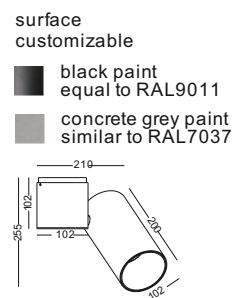

code **GDLSP182-SL**
casing aluminum / anodized silver
lamping COB 12W / Ra>90 /900LM
Beam 10/23/38 degree /
2700K/3000K/4000K/6000K
installation IP20
TRIAC dimming driver customizable
Check photometric on page001