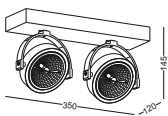

code **GD-LGD-SP129-**
casing aluminum / white painting
GD-LAMPing Ar111 2x35W /supplied with
philips halogen bulbs and
transformers
Beam 36 degree aluminum reflector
installation IP20

surface
customizable
concrete
grey paint
similar to
RAL7037