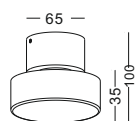

code **GDL209**

surface customizable concrete grey paint similar to RAL7037 anodized silver sandblasted anodized gold sandblasted

casing aluminum / white paint / lamping COB 5W / Ra>90 / 430LM / Acrylic diffuser / 2700K/3000K/4000K/6000K

installation IP20 check photometric on page 001