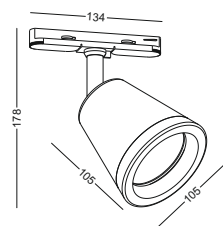

**▲** Net Weight 0.55kg

**lens available**

surface customizable **■** chrome plated  
**■** concrete grey paint similar to RAL7037

code **GD-LSP227-WT**

casing aluminum

finishing white painting

lamping COB 9W