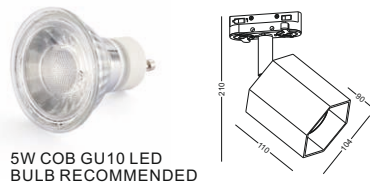

code **GDLSP226-WT**
casing aluminum
finishing white paint
lamping Gu10 Socket
bulb not included
Gu10 5W LED Bulb recommended
installation 3-lines track adopter

▲ Net Weight 0.61kg