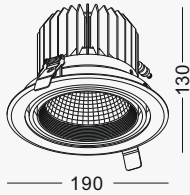

cut-out dia 170mm
IP20

code	casing	finishing	lamping	CRI	lumen	Beam/degree	LED color
GD208-20W	aluminum	white painting	CREE COB 1816 20W	Ra>90	1600lm	10/23/38	2700K/3000K /4000K/6000K
GD208-24W	aluminum	white painting	CREE COB 1816 24W	Ra>90	1920lm	10/23/38	2700K/3000K /4000K/6000K
GD208-28W	aluminum	white painting	CREE COB 1820 28W	Ra>90	2240lm	10/23/38	2700K/3000K /4000K/6000K