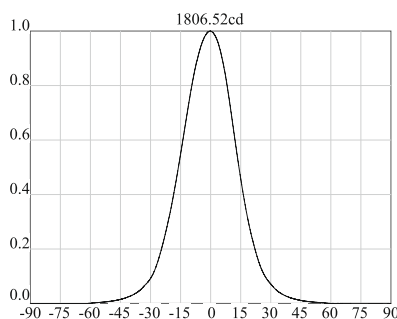

surface customizable

- black paint equal to RAL9011
- concrete grey paint similar to RAL7037
- anodized gold sandblasted
- anodized silver sandblasted

Equal to 6 inch
Cut-off Dia 135mm

code **GD408**

casing aluminum / white painting

lampping CREE COB 1816 / 20W

CRI Ra>90

Lumens 1950 lm (lamp output/3000K)

Beam wide flood / check photometrics

lamp color 2700K / 3000K / 5000K

installation IP20

cut-off dia135mm

test condition: ta 25 degree / 3000K

30.2 degree	distance (m)	lumen (lx)	diameter (m)
	1.0	1806.52	0.540
	2.0	451.63	1.079
	3.0	200.72	1.619
	4.0	112.91	2.159
	5.0	72.26	2.698
	6.0	50.18	3.238