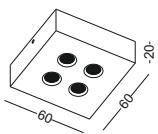

code **GDL235-SL**
casing aluminum / anodized silver
lamping LED 1W / Ra>80 /70LM
Beam 30 degree / 2700K/3000K /4000K/6000K
lamp input DC 12V/Parallel connection
max 300pcs
installation surface mount
■ ◆ CE ▽ IP20