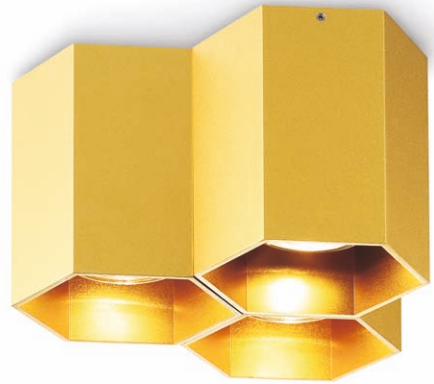

HEXAGON SERIES
Gu10 SOCKET
SURFACE
DOWNLIGHT

surface
customizable
■ concrete grey paint
similar to RAL7037

5W COB
GU10 LED
BULB
RECOMMENDED

code [GDL253B-BK](#) / [GDL253B-WT](#) / [GDL253B-GD](#) / [GDL253B-SL](#)

casing aluminum / black painting / white painting / anodized gold / anodized silver / lamping 3X Gu10 socket Max 50w / surface mount

installation IP20 / bulb not included / Gu10 5W LED Bulb recommended