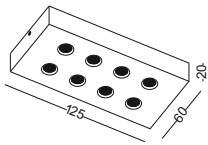

code **GDL236-BK**
casing aluminum / black painting
lamping LED 2W / Ra>80 /140LM
Beam 30 degree / 2700K/3000K /4000K/6000K
lamp input DC 12V/Parallel connection
max 150pcs
installation surface mount
IP20