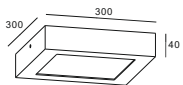

code **GDL205-BK**

surface customizable

■ concrete grey paint similar to RAL7037

casing aluminum / black painting / lamping SMD 24W / Ra>80 /2400LM / wide flood / 2700K/3000K/4000K/6000K

installation IP20 check photometric on page 001/ Customized to be Dimmable in TRIAC/DALI/0-10V