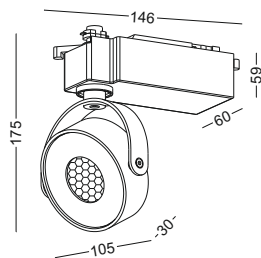

lamp color 2700K/3000K/4000K/6000K

Input AC220-240V

installation 3-line track

 Net Weight 0.82 kg

lens available

surface customizable  concrete grey paint similar to RAL7037

code **GD-LSP228-BK**

casing aluminum