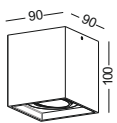

code **GDL001-BK**

casing aluminum / black painting / Gu10 socket / bulb not included

installation IP20

surface customizable

concrete grey paint similar to RAL7037