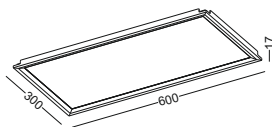

CE IP20

code **GD-LQL012-SL**
casing aluminum / Anodized silver
GD-LAMPing SMD 24W / Ra>80 /2400LM
Beam Acrylic diffuser
2700K/3000K/4000K/6000K
installation check installation guide