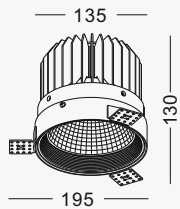

cut-out dia 140 mm
IP20

code	casing	finishing	lamping	CRI	lumen	Beam/degree	LED color
GD209-20W	aluminum	white painting	CREE COB 1816 20W	Ra>90	1600lm	10/23/38	2700K/3000K /4000K/6000K
GD209-24W	aluminum	white painting	CREE COB 1816 24W	Ra>90	1920lm	10/23/38	2700K/3000K /4000K/6000K
GD209-28W	aluminum	white painting	CREE COB 1820 28W	Ra>90	2240lm	10/23/38	2700K/3000K /4000K/6000K

GD209
four steps
installation