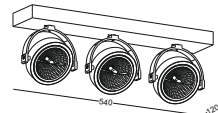

code **GD-LGD-SP130-BK**
casing aluminum / black painting
GD-LAMPing Ar111 3x35W /supplied with
philips halogen bulbs and
transformers
Beam 36 degree aluminum reflector
installation IP20