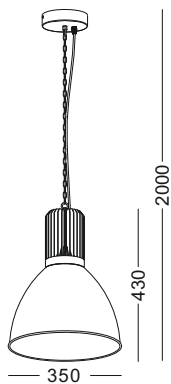

code	finishing	lamping	CRI	lumen	Beam/degree	LED color
GD-LPL311-BK-20W	black paint	CREE COB 1816 20W	Ra>90	1600lm	10 / 23 / 38	2700K/3000K/4000K/6000K
GD-LPL311-BK-24W	black paint	CREE COB 1816 24W	Ra>90	1920lm	10 / 23 / 38	2700K/3000K/4000K/6000K
GD-LPL311-BK-28W	black paint	CREE COB 1816 28W	Ra>90	2240lm	10 / 23 / 38	2700K/3000K/4000K/6000K
GD-LPL311-BK-32W	black paint	CREE COB 1820 32W	Ra>90	2560lm	10 / 23 / 38	2700K/3000K/4000K/6000K
GD-LPL311-BK-36W	black paint	CREE COB 2530 36W	Ra>90	2880lm	10 / 23 / 38	2700K/3000K/4000K/6000K
GD-LPL311-BK-42W	black paint	CREE COB 2530 42W	Ra>90	3360lm	10 / 23 / 38	2700K/3000K/4000K/6000K
GD-LPL311-WT-20W	white paint	CREE COB 1816 20W	Ra>90	1600lm	10 / 23 / 38	2700K/3000K/4000K/6000K
GD-LPL311-WT-24W	white paint	CREE COB 1816 24W	Ra>90	1920lm	10 / 23 / 38	2700K/3000K/4000K/6000K
GD-LPL311-WT-28W	white paint	CREE COB 1816 28W	Ra>90	2240lm	10 / 23 / 38	2700K/3000K/4000K/6000K
GD-LPL311-WT-32W	white paint	CREE COB 1820 32W	Ra>90	2560lm	10 / 23 / 38	2700K/3000K/4000K/6000K
GD-LPL311-WT-36W	white paint	CREE COB 2530 36W	Ra>90	2880lm	10 / 23 / 38	2700K/3000K/4000K/6000K
GD-LPL311-WT-42W	white paint	CREE COB 2530 42W	Ra>90	3360lm	10 / 23 / 38	2700K/3000K/4000K/6000K

■ □ ⊕ CE V IP20