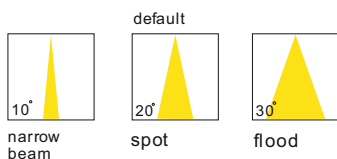

lens available