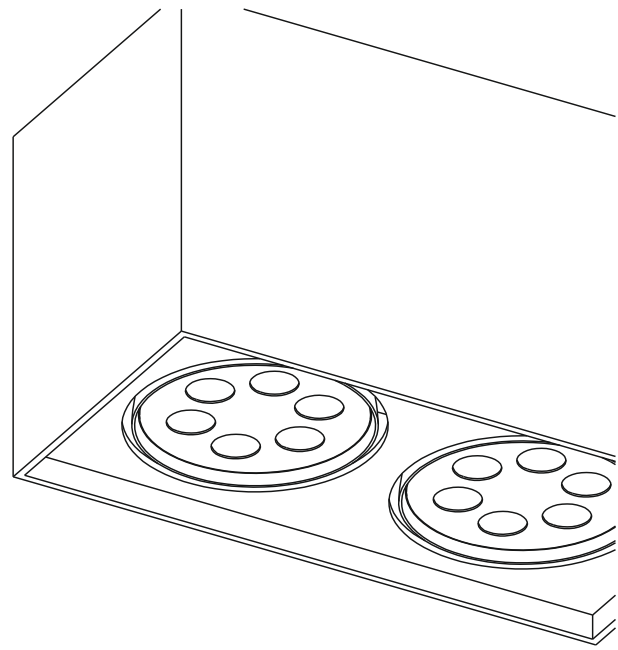

installation IP20

cut-off dia190mm

test condition: ta 25 degree / 3000K