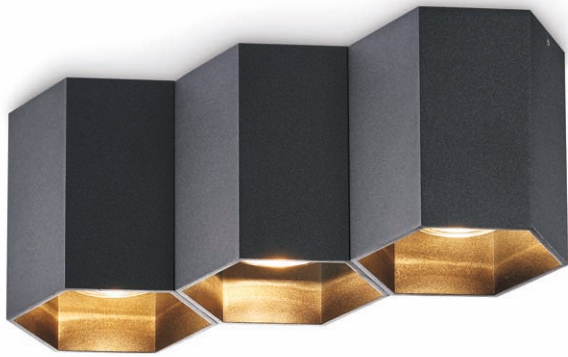

HEXAGON SERIES
Gu10 SOCKET
SURFACE
DOWNLIGHT

surface
customizable
■ concrete grey paint
similar to RAL7037

5W COB
GU10 LED
BULB
RECOMMENDED