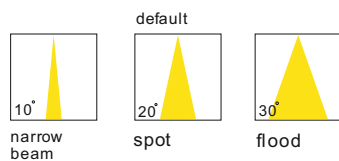

 Net Weight 0.3kg

**lens available**

- surface customizable
-  anodized silver brushed linear
  -  anodized gold brushed linear
  -  white paint similar to RAL9003
  -  concrete grey paint similar to RAL7037