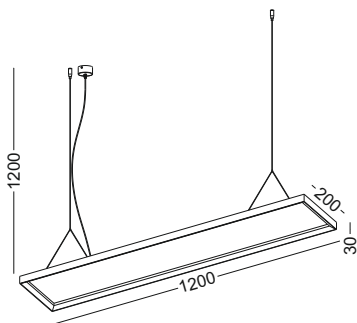

# OFFICE PENDANT LIGHT

- LED Panel light for office pendant
- 1.2M long and 20cm width. The width of the lamp can be custom made to be 25mm or 30mm
- 40W gives 4000lm before acrylic
- supplied with 1.2m hanging cable, electric wire, and connecting box
- supper slim lamp body, soft and even light emission. Nice for the meeting room and other public space