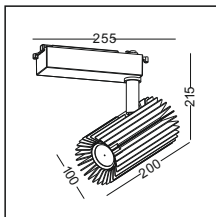

code **GD-LSP190-SL**
casing aluminum
finishing anodized silver
lamping CREE COB 1512
20 Watt
Lumens 1600LM
CRI Ra>90
Beam 10 / 20 / 30
lamp color 2700K/3000K/4000K/6000K
Input AC100-240V
installation single circuit/3 line track

Net Weight 1.26kg