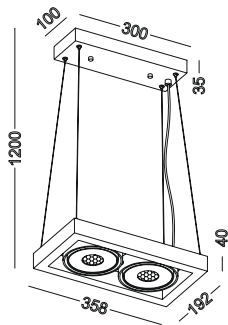

code **GD-LPL358**

surface customizable black paint equal to RAL9011 concrete grey paint similar to RAL7037

casing aluminum / white painting / lamping COB 2X12W / Ra>90 / 1800LM / Beam 10/20/30 degree / 2700K/3000K/4000K/6000K

installation IP20 lamp shade 358x192mm x 40mm 1.2meter cable / cable length customizable