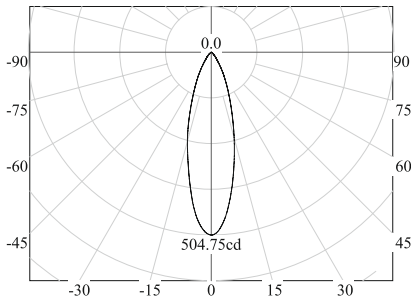

Beam 50 degree / check photometrics

lamp color 2700K / 3000K / 5000K

installation IP20

test condition: ta 25 degree / 3000K

distance (m)	lumen (lx)	diameter (m)
1.0	504.75	0.530
2.0	126.19	1.061
3.0	56.08	1.591
4.0	31.55	2.121
5.0	20.19	2.651
6.0	14.02	3.182