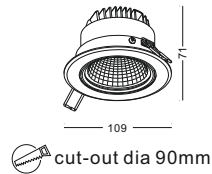

code	casing	finishing	lamping	CRI	lumen	LED color	reflector available
GD926-WT	aluminum	white paint	COB 5W	Ra>90	430lm	2700K/3000K /4000K/6000K	
GD926-SL	aluminum	anodized silver	COB 5W	Ra>90	430lm	2700K/3000K /4000K/6000K