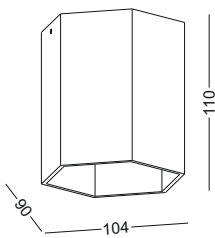

**HEXAGON SERIES
Gu10 SOCKET
SURFACE
DOWNLIGHT**

surface customizable
■ concrete grey paint similar to RAL7037