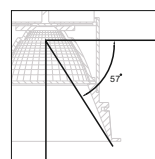

plug and lock connector between led and power-supply

GD988 up to 60 degree shielding angle

GD989 up to 57 degree shielding angle