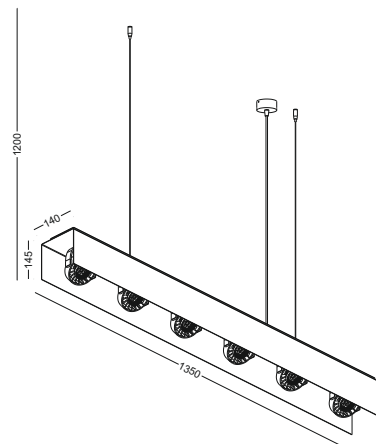

LED OFFICE PENDANT

lens available

surface customizable white paint similar to RAL9003 concrete grey paint similar to RAL7037

- big shielding angle by the outer casing
- lamp head can be rotatable freely good projector for wall paint or other places need key lighting
- lens angle 15/30/60 degree optional
- length of the lamp and numbers of the lamp head can be custom made according to the real requirements

- size of the lamp head is dia100mm
- power-supplies are settled in the outer casing
- supplied with 1.2m hanging cable and electrical cable

code	casing	finishing	lamping	CRI	lumen	Beam/degree	LED color	Installation
GD-LPL210	aluminum lamp head steel outer casing	black paint	LED 4X6W	Ra>80	1680lm	15 / 30 / 60	2700K/3000K /4000K/6000K	☐ ⊕ CE ▽ IP20
GD-LPL211	aluminum lamp head steel outer casing	black paint	LED 6X6W	Ra>80	2520lm	15 / 30 / 60	2700K/3000K /4000K/6000K	☐ ⊕ CE ▽ IP20