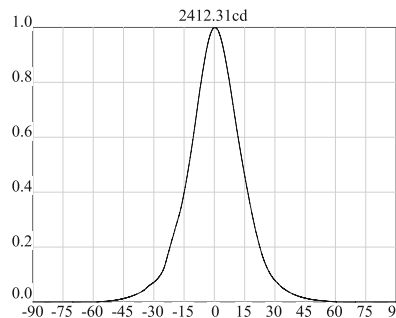

surface customizable

■ concrete grey paint similar to RAL7037

Equal to 7 inch

code **GDL277-BK / GDL277-WT**

casing aluminum / black / white painting

lampping CREE COB 1820 / 28W

CRI Ra>90

Lumens 2500 lm (lamp output/3000K)

Beam 50 degree / check photometrics

lamp color 2700K / 3000K / 5000K

installation

test condition: ta 25 degree / 3000K