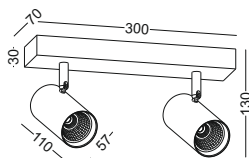

code **GDLSP164-BK**
casing aluminum / black painting
lamping COB 2x5W / Ra>90 /860LM
Beam 15/24/38/60 degree /
2700K/3000K/4000K/6000K
installation IP20
TRIAC dimming driver customizable
Check photometric on page001

surface
customizable

- anodized gold
  brushed circular
- concrete grey paint
  similar to RAL7037