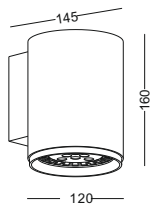

code **GD-LWA147**
casing aluminum / black painting
GD-LAMPing Ar111 35W /supplied with
philips halogen bulbs and
transformers
Beam 36 degree aluminum reflector
installation IP20

surface customizable concrete grey paint
similar to RAL7037
white paint
similar to RAL9003

Remark GD-LAMP source in picture
is philips Ar111 LED 10W,
in production is halogen
Ar111 35W bulb