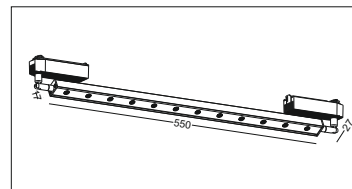

 Net Weight 0.3kg

**lens available**

- surface customizable
-  anodized silver brushed linear
  -  anodized gold brushed linear
  -  white paint similar to RAL9003
  -  concrete grey paint similar to RAL7037