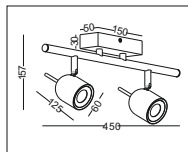

surface customizable
white paint similar to RAL9003
concrete grey paint similar to RAL7037

code **GDLSP214**
casing aluminum / black painting
lamping COB 2x5W / Ra>90 / 860LM
Beam 10/23/38 degree /
2700K/3000K/4000K/6000K
installation IP20
TRIAC dimming driver customizable
Check photometric on page001