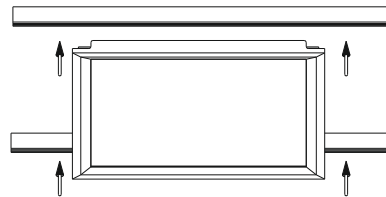

CE IP20

code **GD-LQL011-SL**
casing aluminum / Anodized silver
GD-LAMPing SMD 12W / Ra>80 /1200LM
Beam Acrylic diffuser
2700K/3000K/4000K/6000K
installation check installation guide

installed on a
kitchen/bathroom
300x300 grille
ceiling by tighten
up the keel

surface
customizable

- concrete grey paint similar to RAL7037
- white paint similar to RAL9003