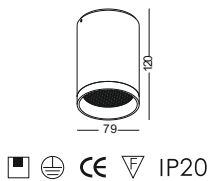

lens available