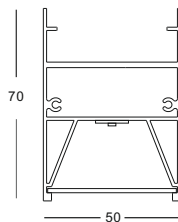

surface default

- white paint similar to RAL9003
- black paint equal to RAL9011
- anodized silver brushed linear

surface customizable

- concrete grey paint similar to RAL7037
- anodized gold sandblasted