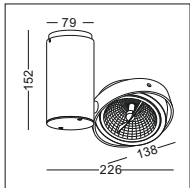

code **GD-LGD-SP126-WT**
casing aluminum
finishing white paint
GD-LAMPing halogen Ar111 35W
Beam standard 36 degree
supplied with reflector
and philips halogen bulb
bulb can be easily changed
from the back of the reflector

reflector available

default

flood

surface customizable

■ concrete grey paint similar to RAL7037