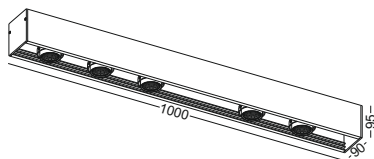

There is big difference between this series and other surface mounted spot lights, that is the lighting head could be moved freely along the aluminium extrusion. The light could be turned and moved ,it helps to light objects in unfixed position. It shows like a surface mounted downlight, but it functions like a track and several track lights.

surface customizable

- black paint equal to RAL9011
- white paint similar to RAL9003
- concrete grey paint similar to RAL7037
- anodized gold brushed linear

code **GDL108-5-SL**

lamp length can be customized to any size below 2400mm,
Number of spots can be customized to any qty. if space permits

casing aluminum / anodized silver / lamping COB 5X5W / Ra>90 / 2150LM / 15/24/38/60 degree / 2700K/3000K/4000K/6000K

installation IP20 easy installation , no screw seen on both sides