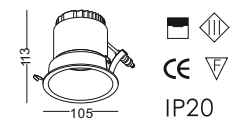

cut-out dia 97mm