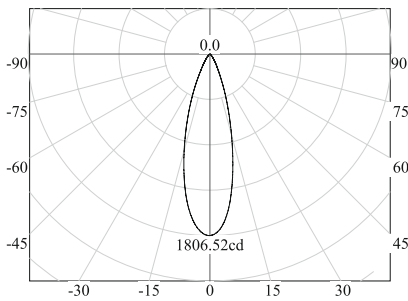

Beam 50 degree / check photometrics

lamp color 2700K / 3000K / 5000K

installation

test condition: ta 25 degree / 3000K

30.2 degree	distance (m)	lumen (lx)	diameter (m)
	1.0	1806.52	0.540
	2.0	451.63	1.079
	3.0	200.72	1.619
	4.0	112.91	2.159
	5.0	72.26	2.698
	6.0	50.18	3.238