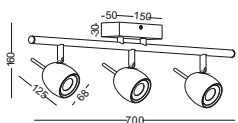

code **GDLSP221**

surface customizable white paint similar to RAL9003 concrete grey paint similar to RAL7037

casing aluminum / black painting / lamping LED 3x5W / Ra>90 / 1270LM / Beam 10/23/38 degree 2700K/3000K
/4000K/6000K

installation ☐ ☒ ☐ ☐ ☐ ☐ IP20 TRIAC dimming driver customizable