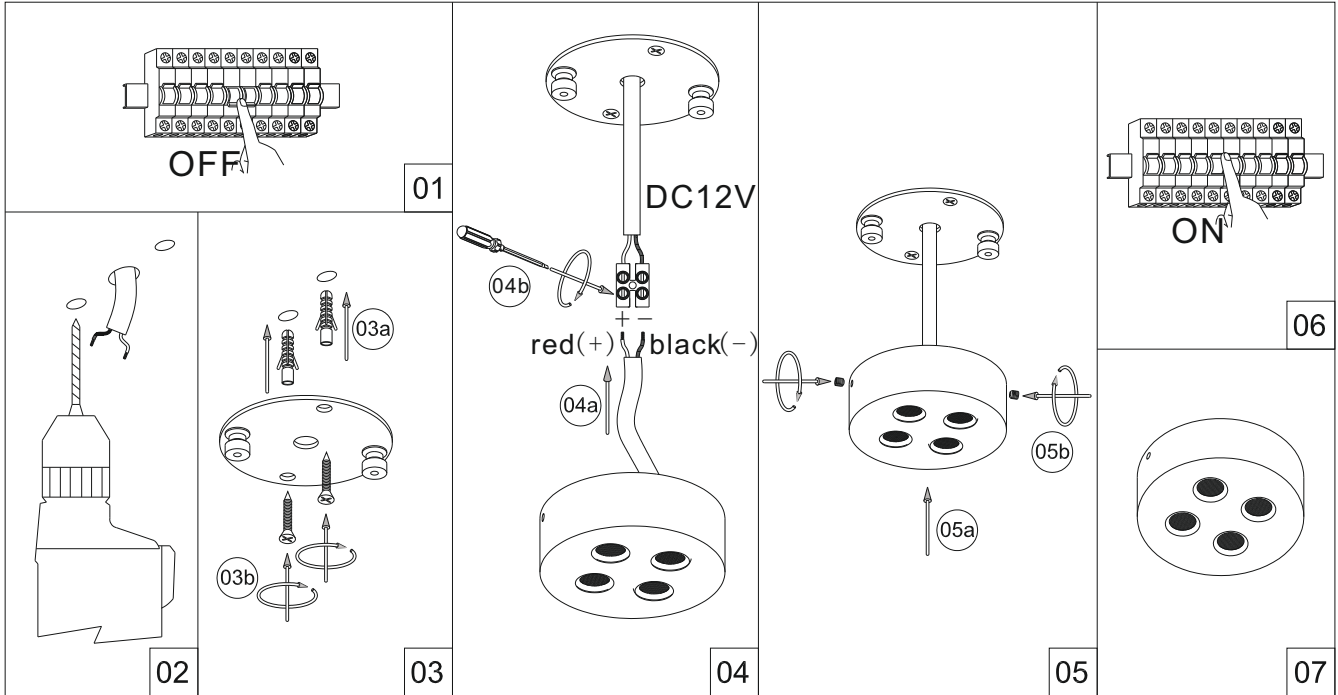

DC 12V SERIES INSTALLATION