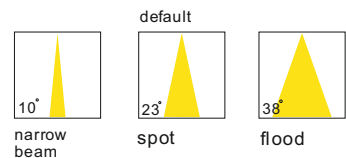

lens available

surface customizable

- anodized silver sandblasted
- black paint equal to RAL9011
- chrome plated
- concrete grey paint similar to RAL7037