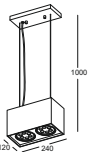

LED OFFICE PENDANT

IP20

code GD-LPL140-WT / GD-LPL140-BK
casing aluminum / white/black painting
lamping LED 2x6x2W / Ra>80 / 1200LM
Beam 10 / 20 / 30 / 60 degree
2700K/3000K/4000K/6000K

surface customizable

concrete grey paint similar to RAL7037

lens available

narrow beam   spot   default flood   wide flood