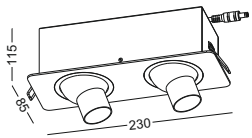

code **GD-LDC372**

casing aluminum / anodized black / GD-LAMPing COB 2x6W / Ra>90 /1100LM /Beam 10/23/38 degree / 2700K/3000K/4000K/6000K
installation IP20 cut-off 210x77mm hole precisely for installation / minimum 10mm thickness board

surface customizable white paint similar to RAL9003 anodized silver sandblasted