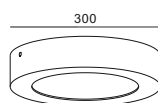

code **GDL203-WT** surface customizable concrete grey paint similar to RAL7037
casing aluminum / white painting / lamping SMD 24W / Ra>80 / 2400LM / wide flood / 2700K/3000K/4000K/6000K
installation IP20 check photometric on page 001/ Customized to be Dimmable in TRIAC/DALI/0-10V