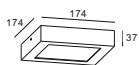

code **GDL203-WT**

surface customizable concrete grey paint similar to RAL7037

casing aluminum / white painting / lamping SMD 12W / Ra>80 / 1200LM / wide flood / 2700K/3000K/4000K/6000K

installation IP20 check photometric on page 001/ Customized to be Dimmable in TRIAC/DALI/0-10V