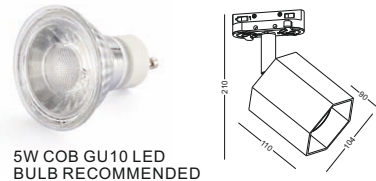

code **GDLSP226-GD**
casing aluminum
finishing anodized gold
lamping Gu10 Socket
bulb not included
Gu10 5W LED Bulb recommended
installation 3-lines track adopter

▲ Net Weight 0.61kg