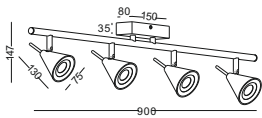

code **GDLSP224**

surface customizable white paint similar to RAL9003 concrete grey paint similar to RAL7037

casing aluminum / black painting / lamping LED 4x5W / Ra>90 / 1720LM / Beam 10/23/38 degree 2700K/3000K
/4000K/6000K

installation   IP20 TRIAC dimming driver customizable