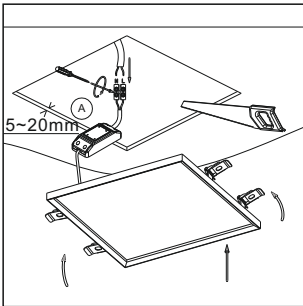

- installed on normal wooden ceiling
  1. cut a square hole on the ceiling
    580x580mm for GD-LQL001 series
    580x280mm for GD-LQL002 series
  2. switch off the main
  2. connect the power-supply to the main
  3. connect the led panel to the diver with connector
  4. reverse the spring and put the panel to the ceiling