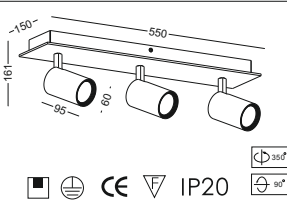

code **GDBL239-WT**
casing aluminum / white painting
lamping cob 3x5W / Ra>90 / 1290LM
Beam 10 / 23 / 38 degree
2700K/3000K/4000K/6000K
installation ceiling surface mount

surface customizable

■ concrete grey paint similar to RAL7037

reflector available