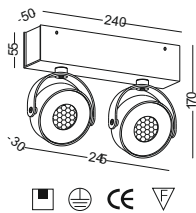

IP20

code **GDBL266-BK**
casing aluminum / black painting
lamping COB 2x9W / Ra>90 / 1440lm
2700K/3000K/4000K/6000K
Beam 10/20/30 degree
with 3mm honeycomb