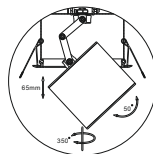

FREE ROTATE LED GRILLE LIGHTS

BIG VERSION

code **GD320**
casing aluminum / white painting
lamping cob 12W / Ra>90 / 900LM
Beam 15 / 24 / 38 / 60 degree
2700K/3000K/4000K/6000K
installation cut-out 135x135mm

code **GD321**
casing aluminum / white painting
lamping cob 2x12W / Ra>90 / 1800LM
Beam 15 / 24 / 38 / 60 degree
2700K/3000K/4000K/6000K
installation cut-out 300x135mm

code **GD322**
casing aluminum / white painting
lamping cob 3x12W / Ra>90 / 2700LM
Beam 15 / 24 / 38 / 60 degree
2700K/3000K/4000K/6000K
installation cut-out 440x135mm

surface customizable

- black paint equal to RAL9011
- concrete grey paint similar to RAL7037

reflector available

- 15°
  narrow beam
- 24°
  spot
- 38°
  default flood
- 60°
  wide flood

The led head can be pulled out and in and rotatable horizontally 350 degree vertically 180 degree