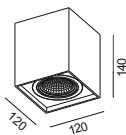

code **GDL176**

surface customizable ■ black paint equal to RAL9011 ■ concrete grey paint similar to RAL7037

casing aluminum / white painting / lamping COB 12W / Ra>90 / 900LM / 15/24/38/60 degree / 2700K/3000K/4000K/6000K

installation ■ ⊕ CE ▽ IP20 check photometric on page 001