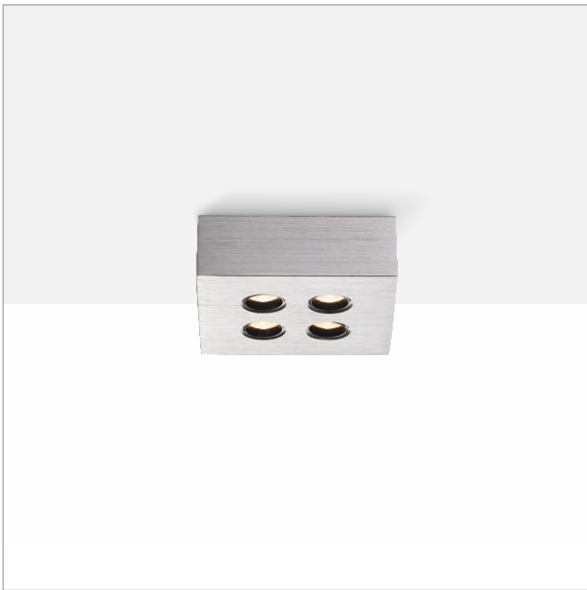

code **GDL235-SL**
casing aluminum / anodized silver
lamping LED 1W / Ra>80 /70LM
Beam 30 degree / 2700K/3000K /4000K/6000K
lamp input DC 12V/Parallel connection
max 300pcs
installation surface mount
■ ◆ CE ▽ IP20