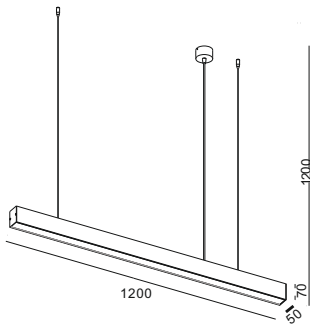

# OFFICE PENDANT LIGHT

- made by pure aluminum extrusion can be custom made into any length normal size will be 600mm/1200mm /1800mm/2400mm
- five surface color available three surface colors in stock
- 20W led per 1.2 meter long 10W led for 0.6 meter and so on
- Can be made to be more power double to 40W or other for the same length
- supplied with 1.2m hanging cable, electric wire, and connecting box