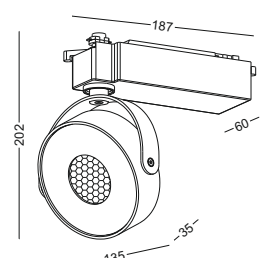

surface customizable concrete grey paint similar to RAL7037