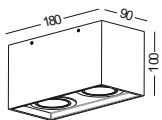

code **GDL002-BK**

casing aluminum / black painting / 2x Gu10 socket / bulb not included

installation IP20

surface customizable

concrete grey paint similar to RAL7037