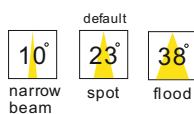

15mm aluminum
front cover and
reflector makes
45 degree
shielding angle