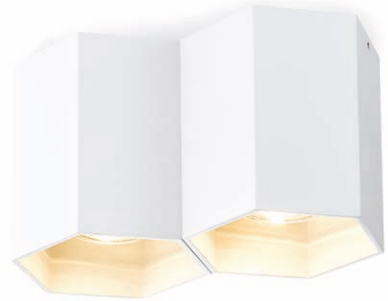

HEXAGON SERIES
Gu10 SOCKET
SURFACE
DOWNLIGHT

surface
customizable
■ concrete grey paint
similar to RAL7037

5W COB
GU10 LED
BULB
RECOMMENDED

code [GDL252-BK](#) / [GDL252-WT](#) / [GDL252-GD](#) / [GDL252-SL](#)

casing aluminum / black painting / white painting / anodized gold / anodized silver / lamping 2X Gu10 socket Max 50w / surface mount

installation IP20 / bulb not included / Gu10 5W LED Bulb recommended