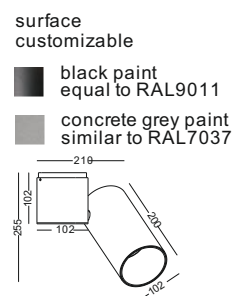

code **GDLSP182-WT**
casing aluminum / white painting
lamping COB 12W / Ra>90 /900LM
Beam 10/23/38 degree /
2700K/3000K/4000K/6000K
installation IP20
TRIAC dimming driver customizable
Check photometric on page001