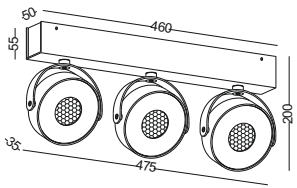

code **GDBL271-BK**
casing aluminum / black painting
lamping COB 3x16W / Ra>90 / 3840lm
2700K/3000K/4000K/6000K
Beam 10/20/30 degree
with 3mm honeycomb

IP20