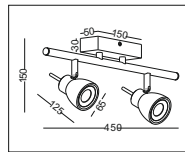

surface customizable
white paint similar to RAL9003
concrete grey paint similar to RAL7037

code **GDLSP215**
casing aluminum / black painting
lamping COB 2x5W / Ra>90 / 860LM
Beam 10/23/38 degree /
2700K/3000K/4000K/6000K
installation IP20
TRIAC dimming driver customizable
Check photometric on page001