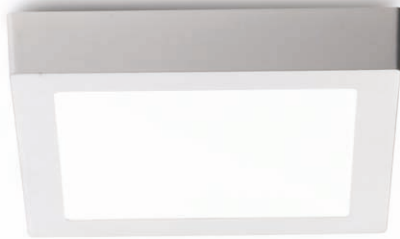

Mircrowave sensor customizable

TRIAC

Dimming customizable

DALI

0/1-10V

code **GDL203-WT**

surface customizable concrete grey paint similar to RAL7037

casing aluminum / white painting / lamping SMD 12W / Ra>80 / 1200LM / wide flood / 2700K/3000K/4000K/6000K

installation IP20 check photometric on page 001/ Customized to be Dimmable in TRIAC/DALI/0-10V

code **GDL204-WT**

surface customizable concrete grey paint similar to RAL7037

casing aluminum / white painting / lamping SMD 18W / Ra>80 / 1800LM / wide flood / 2700K/3000K/4000K/6000K

installation IP20 check photometric on page 001/ Customized to be Dimmable in TRIAC/DALI/0-10V

code **GDL205-WT**

surface customizable concrete grey paint similar to RAL7037

casing aluminum / white painting / lamping SMD 24W / Ra>80 / 2400LM / wide flood / 2700K/3000K/4000K/6000K

installation IP20 check photometric on page 001/ Customized to be Dimmable in TRIAC/DALI/0-10V