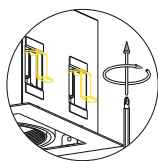

hiding-screwing out-screwing down
3 steps installation module makes
NO HARM to the roof and lamp itself
Very stable ceiling lamp installation