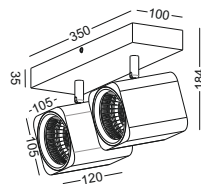

code **GDLSP173**
casing aluminum / white painting
lamping COB 3X12W / Ra>90 /2700LM
Beam 10/23/38 degree /
2700K/3000K/4000K/6000K
installation IP20
TRIAC dimming driver customizable
Check photometric on page001

surface
customizable

- black paint
  equal to RAL9011
- concrete grey paint
  similar to RAL7037