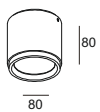

code **GDL104**

surface customizable ■ black paint equal to RAL9011 ■ concrete grey paint similar to RAL7037 ■ anodized gold sandblasted

casing aluminum / white painting / lamping SMD 4W / Ra>80 / 400LM / wide flood / 2700K/3000K/4000K/6000K

installation ■ ⊕ CE ▽ IP20