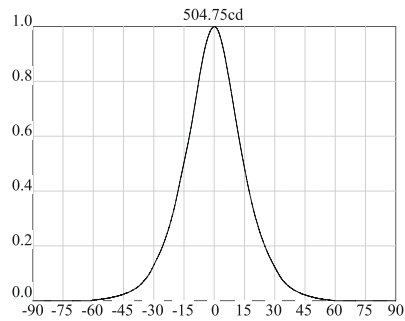

Beam 50 degree / check photometrics

lamp color 2700K / 3000K / 5000K

installation IP20

test condition: ta 25 degree / 3000K

distance (m)	lumen (lx)	diameter (m)
1.0	504.75	0.530
2.0	126.19	1.061
3.0	56.08	1.591
4.0	31.55	2.121
5.0	20.19	2.651
6.0	14.02	3.182