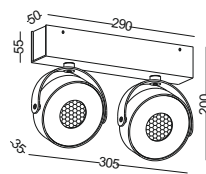

code **GDBL270-BK**
casing aluminum / black painting
lamping COB 2x16W / Ra>90 / 2560lm
2700K/3000K/4000K/6000K
Beam 10/20/30 degree
with 3mm honeycomb

IP20