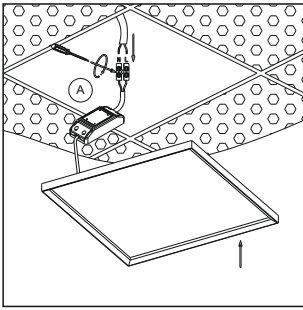

GD-LQL001 / GD-LQL002 installation guide

- installed on a 600x600 grille ceiling
  1. switch off the main
  2. connect the power-supply to the main
  3. connect the led panel to the diver with connector
  4. put the panel to the ceiling from one side to the other