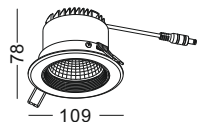

cut-out dia 70mm

code	casing	finishing	lamping	CRI	lumen	LED color	reflector available
GD926A-WT	aluminum	white paint	COB 5W	Ra>90	430lm	2700K/3000K /4000K/6000K	
GD926A-SL	aluminum	anodized silver	COB 5W	Ra>90	430lm	2700K/3000K /4000K/6000K