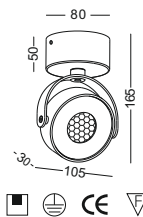

IP20

code **GDBL264-WT**
casing aluminum / white painting
lamping COB 9W / Ra>90 / 720lm
2700K/3000K/4000K/6000K
Beam 10/20/30 degree
with 3mm honeycomb