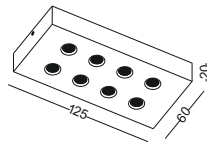

code **GDL236-WT**
casing aluminum / white painting
lamping LED 2W / Ra>80 /140LM
Beam 30 degree / 2700K/3000K /4000K/6000K
lamp input DC 12V/Parallel connection
max 150pcs
installation surface mount
IP20