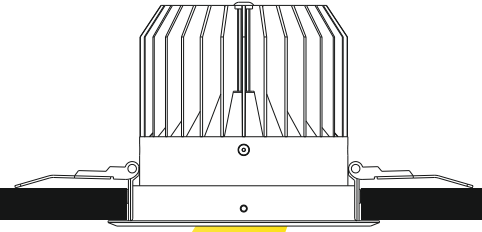

GREENDOM

* | SMART LED SYSTEMS

LED RECESSED SPOT LIGHT