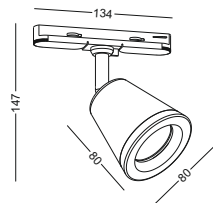

surface customizable

- chrome plated
- concrete grey paint similar to RAL7037