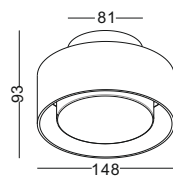

code **GDL229-WT**
casing aluminum / white painting
lamping LED 6W / Ra>80 /600LM
Beam acrylic diffuser /
2700K/3000K/4000K/6000K
installation IP20