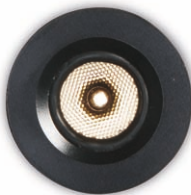

## LED DOT LIGHT 1W SERIES

GD880A-WT

GD880A-SL

GD880A-GD

GD880A-BK

⌀ Dia 20mm  
installed in groups  
power-supply  
not included

IP20

code	casing	finishing	lamping	CRI	lumen	Beam/degree	LED color
GD880A-WT	aluminum	brushed black	LED 1W	Ra>80	70lm	10 / 20 / 30	2700K/3000K /4000K/6000K /red/green/blue
GD880A-SL	aluminum	brushed silver	LED 1W	Ra>80	70lm	10 / 20 / 30	2700K/3000K /4000K/6000K /red/green/blue
GD880A-GD	aluminum	gold plated	LED 1W	Ra>80	70lm	10 / 20 / 30	2700K/3000K /4000K/6000K /red/green/blue
GD880A-BK	aluminum	brushed black	LED 1W	Ra>80	70lm	10 / 20 / 30	2700K/3000K /4000K/6000K /red/green/blue