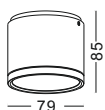

code **GDL136-BK**

surface customizable concrete grey paint similar to RAL7037 anodized gold sandblasted

casing aluminum / black painting / lamping COB 9W / Ra>90 / 800LM / acrylic cover / 2700K/3000K/4000K/6000K

installation IP20 check photometric on page 001