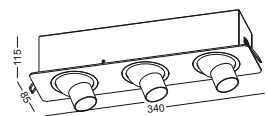

code **GD-LDC373**

casing aluminum / anodized black / GD-LAMPing COB 3x6W / Ra>90 /1650LM /Beam 10/23/38 degree / 2700K/3000K/4000K/6000K
installation IP20 cut-off 320x77mm hole precisely for installation / minimum 10mm thickness board

surface customizable white paint similar to RAL9003 anodized silver sandblasted