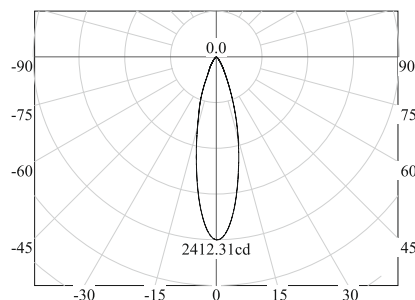

surface customizable

- black paint equal to RAL9011
- concrete grey paint similar to RAL7037
- anodized gold sandblasted
- anodized silver sandblasted

Equal to 7 inch
Cut-off Dia 155mm

code **GD409**

casing aluminum / white painting

lampping CREE COB 1820 / 28W

CRI Ra>90

Lumens 2500 lm (lamp output/3000K)

Beam wide flood / check photometrics

lamp color 2700K / 3000K / 5000K

installation IP20

cut-off dia155mm

test condition: ta 25 degree / 3000K