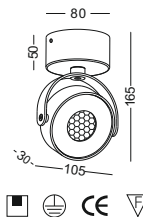

IP20

code **GDBL264-BK**
casing aluminum / black painting
lamping COB 9W / Ra>90 / 720lm
2700K/3000K/4000K/6000K
Beam 10/20/30 degree
with 3mm honeycomb