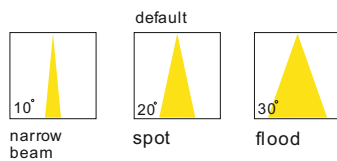

lamp color 2700K/3000K/4000K/6000K

Input AC220-240V

installation 3-line track

 Net Weight 0.82 kg

lens available

surface customizable  concrete grey paint similar to RAL7037

code **GD-LSP228-BK**

casing aluminum