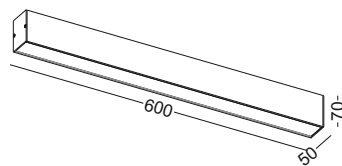

surface
customizable

- concrete grey paint similar to RAL7037
- anodized gold brushed linear

code **GDL115-WT / GDL115-BK / GDL115-SL**

lamp length can be customized to 1800mm/2400mm,
LED can be customized to 40W/1.2m high lumen output

casing aluminum / white/black paint / anodized silver / lamping SMD 20W / Ra>80 / 1600LM / Acrylic cover / 2700K/3000K/4000K/6000K

installation IP20 easy installation with spring clip, no screw installation / check photometric on page 001