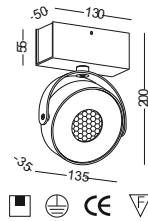

IP20

code **GDBL269-BK**
casing aluminum / black painting
lamping COB 16W / Ra>90 / 1280lm
2700K/3000K/4000K/6000K
Beam 10/20/30 degree
with 3mm honeycomb