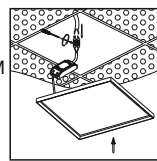

CE IP20

code **GD-LQL011-SL**
casing aluminum / Anodized silver
GD-LAMPing SMD 12W / Ra>80 /1200LM
Beam Acrylic diffuser
2700K/3000K/4000K/6000K
installation check installation guide

installed on a
kitchen/bathroom
300x300 grille
ceiling by tighten
up the keel

surface
customizable

- concrete grey paint similar to RAL7037
- white paint similar to RAL9003