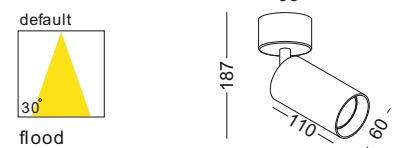

code **GDS001-GD**
casing aluminum
finishing anodized gold
lamping Gu10 Socket
    supplied with a
    5W LED Gu10 bulb
Lumens 430LM
CRI Ra>80
Beam 30 degree
lamp color 2700K/3000K/4000K/6000K
Input AC100-240V
installation surface mount

Net Weight 0.41kg

lens available