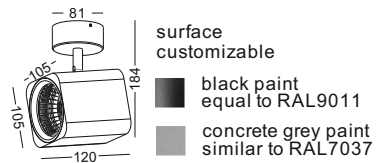

code **GDLSP171**
casing aluminum / white painting
lamping COB 12W / Ra>90 / 900LM
Beam 10/23/38 degree /
2700K/3000K/4000K/6000K
installation IP20
TRIAC dimming driver customizable
Check photometric on page001