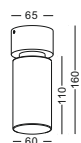

code **GDL208**

surface customizable concrete grey paint similar to RAL7037 anodized silver sandblasted anodized gold sandblasted

casing aluminum / white paint / lamping COB 5W / Ra>90 / 430LM / Acrylic diffuser / 2700K/3000K/4000K/6000K

installation IP20 check photometric on page 001