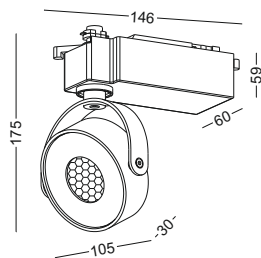

surface customizable concrete grey paint similar to RAL7037