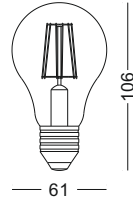

High Quality and performance LED EDISON CANDLE BULB

Constant current power-supply inside

No flicker problem

High performance light, RA>75, efficiency as much as

95lm per watt for GD-LAMP output

Supplied with well designed packing and labling

2W/4W/6W optional, 2 watt for decoration shadelier

4W/6W for main lighting purpose

GD-Specifications / details

Order code	socket	Watt	Lumens	CCT	CRI(Ra)	Input voltage	Package/cm
GD-LAM344-E27-WW	E27	4W	360lm	2800K	>75	AC90-265V	37X19X28/100pcs
GD-LAM344-E27-CW	E27	4W	360lm	6000K	>75	AC90-265V	37X19X28/100pcs
GD-LAM346-E27-WW	E27	6W	540lm	2800K	>75	AC90-265V	37X19X28/100pcs
GD-LAM346-E27-CW	E27	6W	540lm	6000K	>75	AC90-265V	37X19X28/100pcs