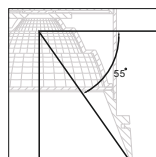

GD990 up to 55 degree shielding angle