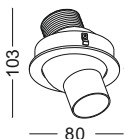

code **GD-LDC371**

surface customizable ☐ white paint similar to RAL9003 ☐ anodized silver sandblasted

casing aluminum / anodized black / GD-LAMPing COB 6W / Ra>90 / 550LM / Beam 10/23/38 degree / 2700K/3000K/4000K/6000K

installation IP20 cut-off dia 75mm hole precisely for installation / minimum 10mm thickness board