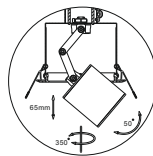

FREE ROTATE LED GRILLE LIGHTS

code **GD317**
casing aluminum / white painting
lamping cob 5W / Ra>90 /430LM
Beam 15 / 24 /38 / 60 degree
2700K/3000K/4000K/6000K
installation cut-out 105x105mm

code **GD318**
casing aluminum / white painting
lamping cob 2x5W / Ra>90 /860LM
Beam 15 / 24 /38 / 60 degree
2700K/3000K/4000K/6000K
installation cut-out 195x105mm

code **GD319**
casing aluminum / white painting
lamping cob 3x5W / Ra>90 /1290LM
Beam 15 / 24 /38 / 60 degree
2700K/3000K/4000K/6000K
installation cut-out 285x105mm

surface customizable

- black paint equal to RAL9011
- concrete grey paint similar to RAL7037

reflector available

- 15° narrow beam
- 24° spot
- 38° default flood
- 60° wide flood

The led head can be pulled out and in and rotatable horizontally 350 degree vertically 180 degree