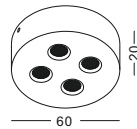

code **GDL234-WT**
casing aluminum / white painting
lamping LED 1W / Ra>80 /70LM
Beam 30 degree / 2700K/3000K /4000K/6000K
lamp input DC 12V/Parallel connection
max 300pcs
installation surface mount
■ ◆ CE ▽ IP20