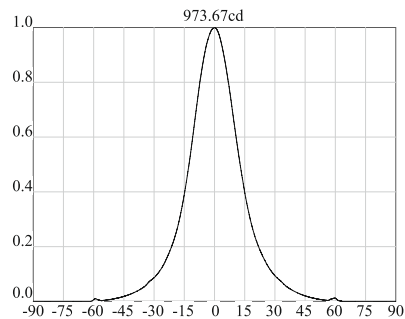

surface customizable

concrete grey paint similar to RAL7037

Equal to 5 inch

code **GDL275-BK / GDL275-WT**

casing aluminum / black / white painting

lampping CREE COB 1507 / 12W

CRI Ra>90

Lumens 930 lm (lamp output/3000K)

Beam 50 degree / check photometrics

lamp color 2700K / 3000K / 5000K

installation IP20

test condition: ta 25 degree / 3000K