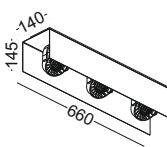

code **GDLSP162**

surface customizable ☐ white paint similar to RAL9003 ☐ concrete grey paint similar to RAL7037

casing aluminum / black painting / lamping LED 3x6W / Ra>80 / 1260LM / Beam 15/30/60 degree / 2700K/3000K/4000K/6000K
installation ☐ ☐ ☐ ☐ IP20 no dimming driver available