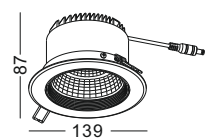

cut-out dia 90mm

code	casing	finishing	lamping	CRI	lumen	LED color	reflector available
GD927A-WT	aluminum	white paint	COB 9W	Ra>90	800lm	2700K/3000K /4000K/6000K	
GD927A-SL	aluminum	anodized silver	COB 9W	Ra>90	800lm	2700K/3000K /4000K/6000K	

cut-out dia 115mm

code	casing	finishing	lamping	CRI	lumen	LED color	reflector available
GD928A-WT	aluminum	white paint	COB 12W	Ra>90	900lm	2700K/3000K /4000K/6000K	
GD928A-SL	aluminum	anodized silver	COB 12W	Ra>90	900lm	2700K/3000K /4000K/6000K