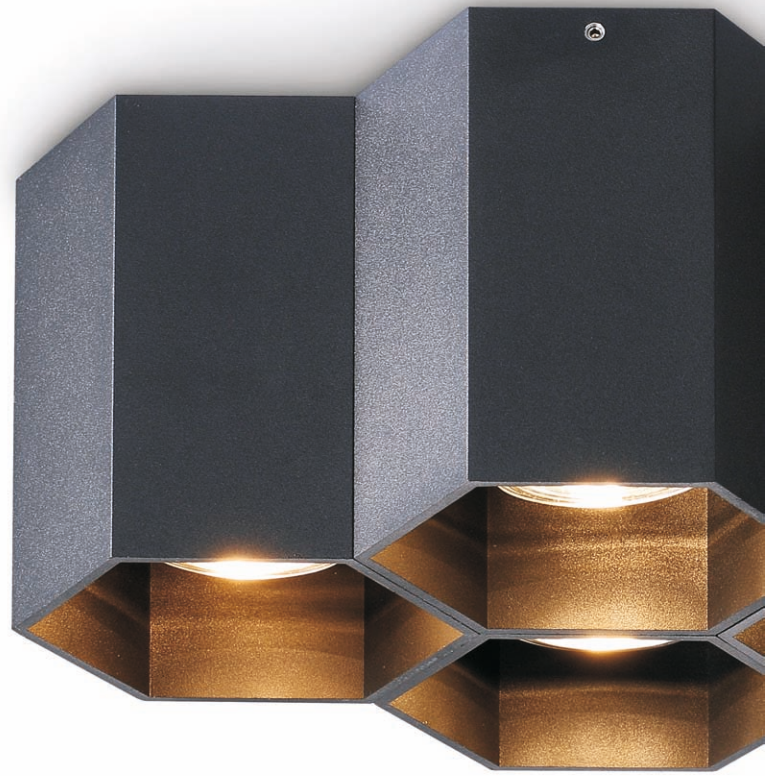

**NEW
GU10
CASING
DOWNLIGHT
WALL/PENDENT
HEXAGEN
SERIES**