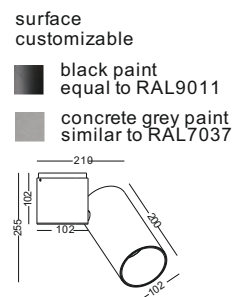

code **GDLSP182-GD**
casing aluminum / anodized gold
lamping COB 12W / Ra>90 /900LM
Beam 10/23/38 degree /
2700K/3000K/4000K/6000K
installation IP20
TRIAC dimming driver customizable
Check photometric on page001