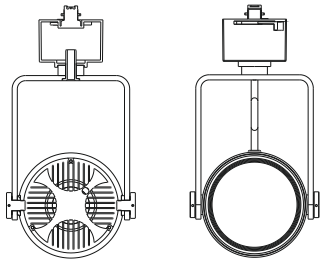

LED TRACK SPOT LIGHT

General info.

casing aluminum
CRI Ra >90
lamp color 2700K/3000K/4000K/6000K
installation 1 circuit / 3 line track

Net Weight 2.3kg