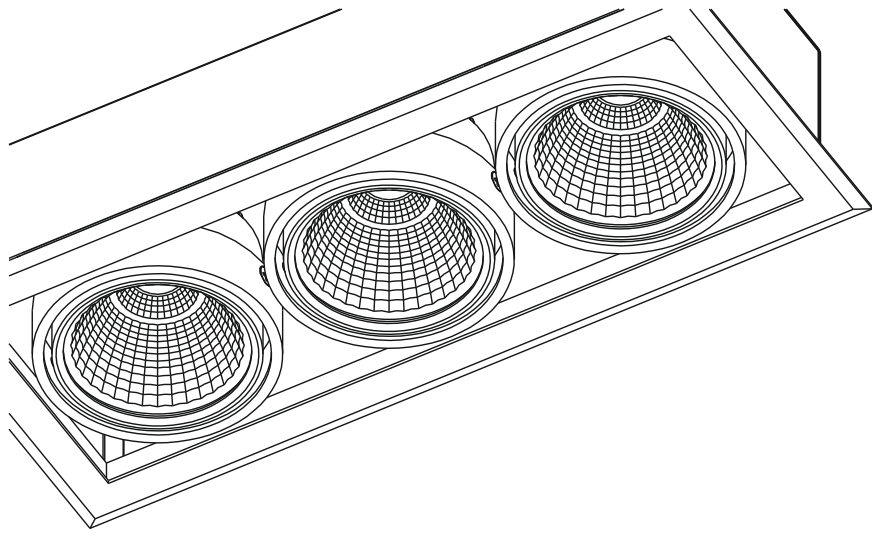

LED GRILLE LIGHTS