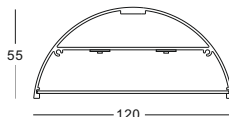

surface default

- white paint similar to RAL9003
- black paint equal to RAL9011
- anodized silver brushed linear

surface customizable

- concrete grey paint similar to RAL7037
- anodized gold sandblasted