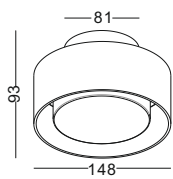

code **GDL229-BK**
casing aluminum / black painting
lamping LED 6W / Ra>80 /600LM
Beam acrylic diffuser /
2700K/3000K/4000K/6000K
installation IP20