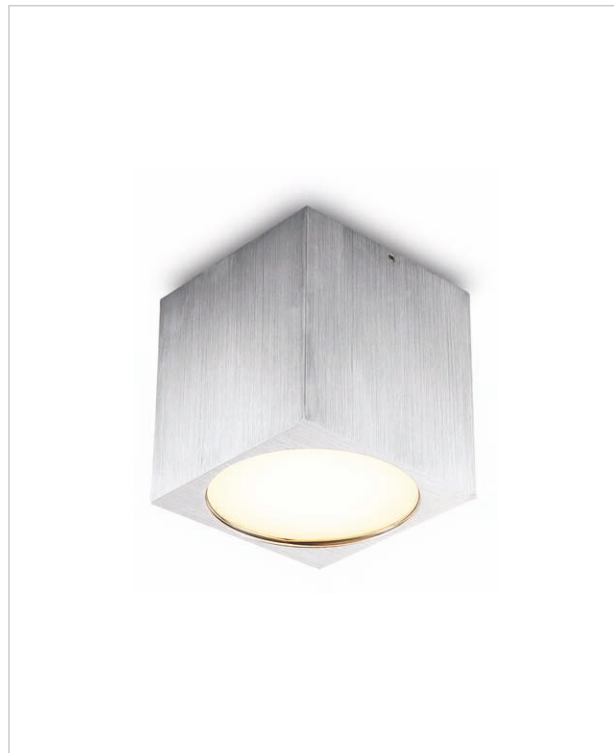

LED DOWNLIGHT
SURFACE MOUNT

code **GDL172-BK**

surface customizable white paint similar to RAL9003 concrete grey paint similar to RAL7037 anodized gold brushed

casing aluminum / anodized black / lamping SMD 10W / Ra>80 / 1000LM / acrylic cover / 2700K/3000K/4000K/6000K

installation IP20 check photometric on page 001

code **GDL172-SL**

surface customizable white paint similar to RAL9003 concrete grey paint similar to RAL7037 anodized gold brushed

casing aluminum / anodized silver / lamping SMD 10W / Ra>80 / 1000LM / acrylic cover / 2700K/3000K/4000K/6000K

installation IP20 check photometric on page 001