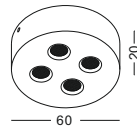

code **GDL234-GR**
casing aluminum / grey painting
lamping LED 1W / Ra>80 /70LM
Beam 30 degree / 2700K/3000K /4000K/6000K
lamp input DC 12V/Parallel connection
max 300pcs
installation surface mount
■ ◆ CE ▽ IP20