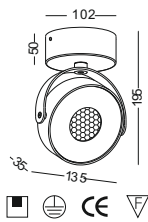

IP20

code **GDBL268-WT**
casing aluminum / white painting
lamping COB 16W / Ra>90 / 1280lm
2700K/3000K/4000K/6000K
Beam 10/20/30 degree
with 3mm honeycomb