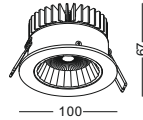

surface customizable

- black paint equal to RAL9011
- concrete grey paint similar to RAL7037
- anodized gold sandblasted
- anodized silver sandblasted

Equal to 4 inch
Cut-off Dia 90mm