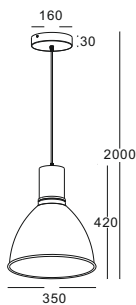

LED OFFICE PENDANT / LED HIGH BAY

reflector available

surface customizable

■ concrete grey paint similar to RAL7037

- aluminum heat sink steel lamp shade
- default five colors finish black/white/red/green/yellow
- 15/24/38 degree reflector optional
- supplied with 2m hanging cable
- good for office, retail shop, restaurant, café shop, and etc.

code GD-LPL302-BK / GD-LPL302-WT

casing aluminum casing / steel lamp shade / black paint / white paint / lamping COB 20W / Ra>90 / 1600LM / Beam 15/24/38 degree / 2700K/3000K / 4000K/6000K

installation ■ Ⓢ ⒸⒺ Ⓜ IP20 lamp shade dia350mm x 250mm 2meter cable / cable length customizable