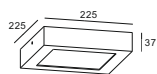

code **GDL204-WT**

surface customizable concrete grey paint similar to RAL7037

casing aluminum / white painting / lamping SMD 18W / Ra>80 / 1800LM / wide flood / 2700K/3000K/4000K/6000K

installation IP20 check photometric on page 001/ Customized to be Dimmable in TRIAC/DALI/0-10V