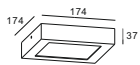

code **GDL203-BK**

surface customizable

■ concrete grey paint similar to RAL7037

casing aluminum / black painting / lamping SMD 12W / Ra>80 /1200LM / wide flood / 2700K/3000K/4000K/6000K

installation IP20 check photometric on page 001/ Customized to be Dimmable in TRIAC/DALI/0-10V