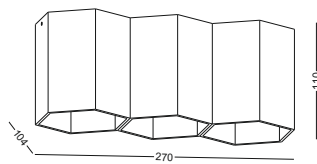

HEXAGON SERIES
Gu10 SOCKET
SURFACE
DOWNLIGHT

surface
customizable
■ concrete grey paint
similar to RAL7037

5W COB
GU10 LED
BULB
RECOMMENDED