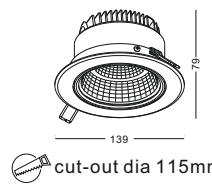

code	casing	finishing	lamping	CRI	lumen	LED color	reflector available
GD927-WT	aluminum	white paint	COB 9W	Ra>90	800lm	2700K/3000K /4000K/6000K	
GD927-SL	aluminum	anodized silver	COB 9W	Ra>90	800lm	2700K/3000K /4000K/6000K