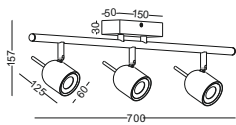

code **GDLSP218**

surface customizable ☐ white paint similar to RAL9003 ☐ concrete grey paint similar to RAL7037

casing aluminum / black painting / lamping LED 3x5W / Ra>90 / 1270LM / Beam 10/23/38 degree ☐ 2700K/3000K ☐ 4000K/6000K

installation ☐ ☐ ☐ ☐ ☐ IP20 TRIAC dimming driver customizable