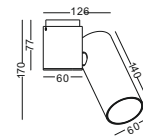

code **GDLSP180-GD**
casing aluminum / anodized gold
lamping COB 5W / Ra>90 /430LM
Beam 10/23/38 degree /
2700K/3000K/4000K/6000K
installation IP20
TRIAC dimming driver customizable
Check photometric on page001

surface customizable
black paint equal to RAL9011
concrete grey paint similar to RAL7037