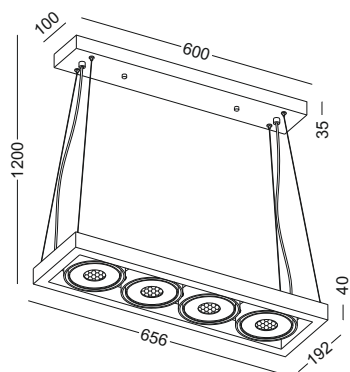

code **GD-LPL360**

surface customizable black paint equal to RAL9011 concrete grey paint similar to RAL7037

casing aluminum / white painting / lamping COB 4X12W / Ra>90 / 3600LM / Beam 10/20/30 degree / 2700K/3000K/4000K/6000K

installation IP20 lamp shade 656x192mm x 40mm 1.2meter cable / cable length customizable