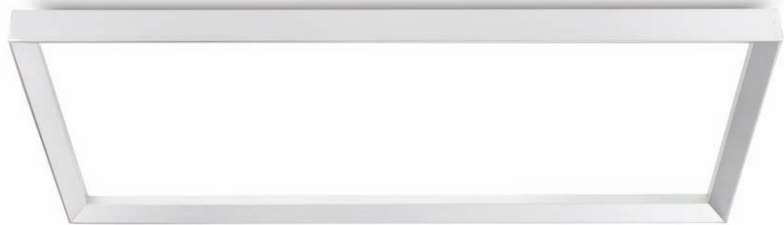

IP20

code GD-LQL002-BK / GD-LQL002-WT / GD-LQL002-SL
casing aluminum / black / white / silver painting
lamping SMD 24W / Ra>80 / 1920LM
Beam Acrylic diffuser
2700K/3000K/4000K/6000K
installation check installation guide

Hanging Installation/
Laying Down Installation/
Spring Clip Installation
Supplied With
All Installation
Accessories

surface customizable

concrete grey paint
similar to RAL7037