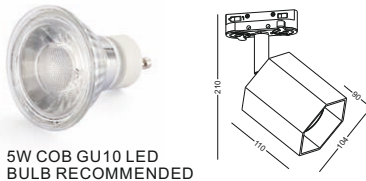

code **GDLSP226-SL**
casing aluminum
finishing anodized silver
lamping Gu10 Socket
bulb not included
Gu10 5W LED Bulb recommended
installation 3-lines track adopter

▲ Net Weight 0.61kg

surface customizable ■ concrete grey paint similar to RAL7037