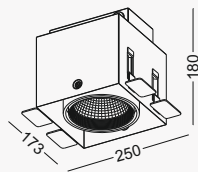

## RIMLESS VERSION

cut-out 185x180mm  
 IP20

code	casing	finishing	lamping	CRI	lumen	Beam/degree	LED color
GD214-20W	steel casing aluminum heat sink	white painting	CREE COB 1816 20W	Ra>90	1600lm	10/23/38	2700K/3000K /4000K/6000K
GD214-24W	steel casing aluminum heat sink	white painting	CREE COB 1816 24W	Ra>90	1920lm	10/23/38	2700K/3000K /4000K/6000K
GD214-28W	steel casing aluminum heat sink	white painting	CREE COB 1820 28W	Ra>90	2240lm	10/23/38	2700K/3000K /4000K/6000K