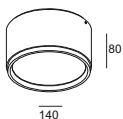

code **GDL106**

surface customizable ■ black paint equal to RAL9011 ■ concrete grey paint similar to RAL7037 ■ anodized gold sandblasted

casing aluminum / white painting / lamping SMD 20W / Ra>80 / 2000LM / wide flood / 2700K/3000K/4000K/6000K

installation ■ ⊕ CE ▽ IP20