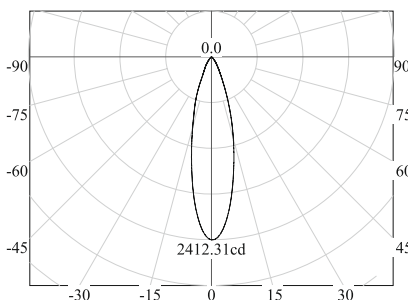

surface customizable

■ concrete grey paint similar to RAL7037

Equal to 7 inch

code **GDL277-BK / GDL277-WT**

casing aluminum / black / white painting

lampping CREE COB 1820 / 28W

CRI Ra>90

Lumens 2500 lm (lamp output/3000K)

Beam 50 degree / check photometrics

lamp color 2700K / 3000K / 5000K

installation

test condition: ta 25 degree / 3000K