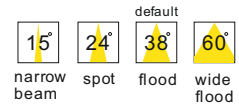

code	casing	finishing	lamping	CRI	lumen	LED color
GD990-GD	aluminum	anodized gold	COB 12W	Ra>90	900lm	2700K/3000K /4000K/6000K

reflector available

cut-out dia 122mm

surface customizable

■ concrete grey paint similar to RAL7037