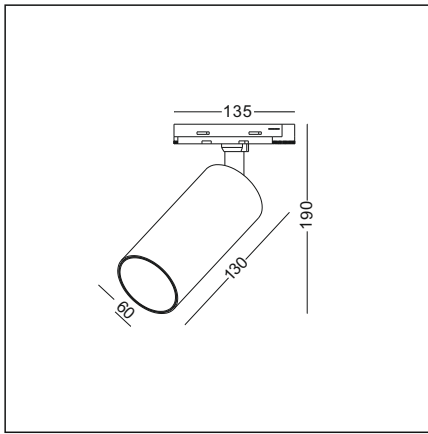

code **GDLSP177-WT**
GDLSP177-GD
GDLSP177-SL

casing aluminum
finishing white paint
    anodized gold
    anodized silver
lamping CREE COB 1304 / 5 Watt
Lumens 430LM
CRI Ra>90
Beam 10 / 23 / 38
lamp color 2700K/3000K/4000K/6000K
Input AC100-240V
installation single circuit/2 line track

▲ Net Weight 0.41kg

lens available

surface customizable

- anodized silver sandblasted
- black paint equal to RAL9011
- chrome plated
- concrete grey paint similar to RAL7037

code **GDLSP178-WT**
GDLSP178-GD
GDLSP178-SL

casing aluminum
finishing white paint
    anodized gold
    anodized silver
lamping CREE COB 1507 / 9 Watt
Lumens 800LM
CRI Ra>90
Beam 10 / 23 / 38
lamp color 2700K/3000K/4000K/6000K
Input AC100-240V
installation single circuit/2 line track

▲ Net Weight 0.7kg

lens available

surface customizable

- anodized silver sandblasted
- black paint equal to RAL9011
- chrome plated
- concrete grey paint similar to RAL7037

code **GDLSP179-WT**
GDLSP179-GD
GDLSP179-SL

casing aluminum
finishing white paint
    anodized gold
    anodized silver
lamping CREE COB 1507 / 12 Watt
Lumens 900LM
CRI Ra>90
Beam 10 / 23 / 38
lamp color 2700K/3000K/4000K/6000K
Input AC100-240V
installation single circuit/2 line track

▲ Net Weight 1.07kg

lens available

surface customizable

- anodized silver sandblasted
- black paint equal to RAL9011
- chrome plated
- concrete grey paint similar to RAL7037