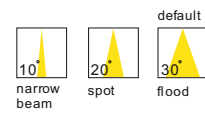

lens available