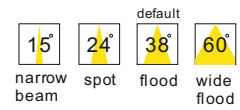

code	casing	finishing	lamping	CRI	lumen	LED color
GD989-WT	aluminum	white paint	COB 9W	Ra>90	800lm	2700K/3000K /4000K/6000K

reflector available

code	casing	finishing	lamping	CRI	lumen	LED color
GD989-BK	aluminum	black paint	COB 9W	Ra>90	800lm	2700K/3000K /4000K/6000K