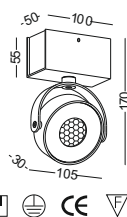

IP20

code **GDBL265-BK**
casing aluminum / black painting
lamping COB 9W / Ra>90 / 720lm
2700K/3000K/4000K/6000K
Beam 10/20/30 degree
with 3mm honeycomb