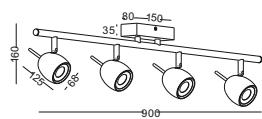

code **GDLSP225**

surface customizable white paint similar to RAL9003 concrete grey paint similar to RAL7037

casing aluminum / black painting / lamping LED 4x5W / Ra>90 / 1720LM / Beam 10/23/38 degree 2700K/3000K
/4000K/6000K

installation   IP20 TRIAC dimming driver customizable