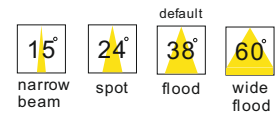

adjust shielding angle by turning in and out the black cover

surface customizable

- black paint equal to RAL9011
- concrete grey paint similar to RAL7037