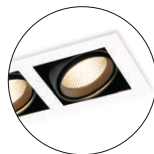

1.5mm thickness
Laser-cut integrated
steel cover sheet
gives enough intensity