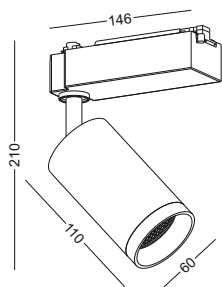

lens available