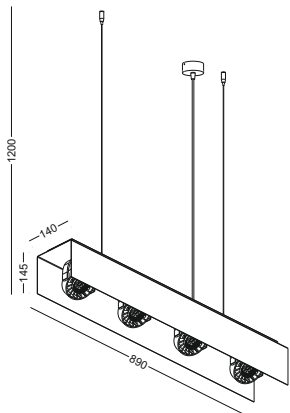

LED OFFICE PENDANT

lens available

surface customizable white paint similar to RAL9003 concrete grey paint similar to RAL7037

- big shielding angle by the outer casing
- lamp head can be rotatable freely good projector for wall paint or other places need key lighting
- lens angle 15/30/60 degree optional
- length of the lamp and numbers of the lamp head can be custom made according to the real requirements

- size of the lamp head is dia100mm
- power-supplies are settled in the outer casing
- supplied with 1.2m hanging cable and electrical cable

code	casing	finishing	lamping	CRI	lumen	Beam/degree	LED color	Installation
GD-LPL210	aluminum lamp head steel outer casing	black paint	LED 4X6W	Ra>80	1680lm	15 / 30 / 60	2700K/3000K /4000K/6000K	☐ ⊕ CE ▽ IP20
GD-LPL211	aluminum lamp head steel outer casing	black paint	LED 6X6W	Ra>80	2520lm	15 / 30 / 60	2700K/3000K /4000K/6000K	☐ ⊕ CE ▽ IP20