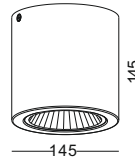

surface customizable

■ concrete grey paint similar to RAL7037

Equal to 6 inch

code **GDL276-BK / GDL276-WT**

casing aluminum / black / white painting

lampping CREE COB 1816 / 20W

CRI Ra>90

Lumens 1950 lm (lamp output/3000K)

Beam 50 degree / check photometrics

lamp color 2700K / 3000K / 5000K

installation

test condition: ta 25 degree / 3000K