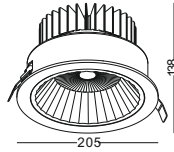

surface customizable

- black paint equal to RAL9011
- concrete grey paint similar to RAL7037
- anodized gold sandblasted
- anodized silver sandblasted

Equal to 8 inch
Cut-off Dia 190mm