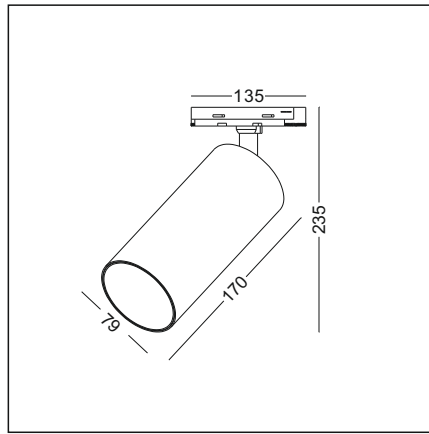

code **GDLSP177-WT**
GDLSP177-GD
GDLSP177-SL

casing aluminum
finishing white paint
    anodized gold
    anodized silver
lamping CREE COB 1304 / 5 Watt
Lumens 430LM
CRI Ra>90
Beam 10 / 23 / 38
lamp color 2700K/3000K/4000K/6000K
Input AC100-240V
installation single circuit/2 line track

▲ Net Weight 0.41kg

lens available

surface customizable

- anodized silver sandblasted
- black paint equal to RAL9011
- chrome plated
- concrete grey paint similar to RAL7037

code **GDLSP178-WT**
GDLSP178-GD
GDLSP178-SL

casing aluminum
finishing white paint
    anodized gold
    anodized silver
lamping CREE COB 1507 / 9 Watt
Lumens 800LM
CRI Ra>90
Beam 10 / 23 / 38
lamp color 2700K/3000K/4000K/6000K
Input AC100-240V
installation single circuit/2 line track

▲ Net Weight 0.7kg

lens available

surface customizable

- anodized silver sandblasted
- black paint equal to RAL9011
- chrome plated
- concrete grey paint similar to RAL7037

code **GDLSP179-WT**
GDLSP179-GD
GDLSP179-SL

casing aluminum
finishing white paint
    anodized gold
    anodized silver
lamping CREE COB 1507 / 12 Watt
Lumens 900LM
CRI Ra>90
Beam 10 / 23 / 38
lamp color 2700K/3000K/4000K/6000K
Input AC100-240V
installation single circuit/2 line track

▲ Net Weight 1.07kg

lens available

surface customizable

- anodized silver sandblasted
- black paint equal to RAL9011
- chrome plated
- concrete grey paint similar to RAL7037