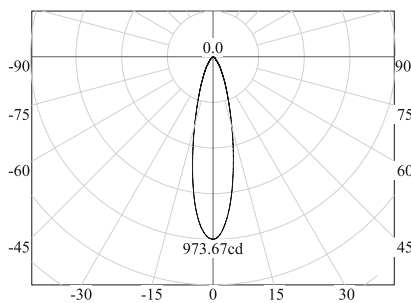

surface customizable

concrete grey paint similar to RAL7037

Equal to 5 inch

code **GDL275-BK / GDL275-WT**

casing aluminum / black / white painting

lampping CREE COB 1507 / 12W

CRI Ra>90

Lumens 930 lm (lamp output/3000K)

Beam 50 degree / check photometrics

lamp color 2700K / 3000K / 5000K

installation IP20

test condition: ta 25 degree / 3000K