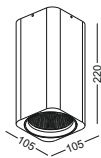

code **GDL215**

casing aluminum / white painting / lamping COB 12W / Ra>90 / 900LM / Beam 10/23/38 degree / 2700K/3000K/4000K/6000K

installation IP20 check photometric on page 001