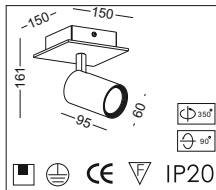

IP20

**2019  
NEW  
LED SPOT  
LIGHTS**

code **GDBL237-WT**  
 casing aluminum / white painting  
 lamping cob 5W / Ra>90 / 430LM  
 Beam 10 / 23 / 38 degree  
 2700K/3000K/4000K/6000K  
 installation ceiling surface mount