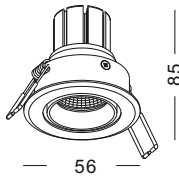

IP20

cut-out dia 60mm

code	casing	finishing	lamping	CRI	lumen	LED color	reflector available
GD992-BK	aluminum	black paint	COB 6W	Ra>90	500lm	2700K/3000K /4000K/6000K	 narrow beam spot
GD992-WT	aluminum	white paint	COB 6W	Ra>90	500lm	2700K/3000K /4000K/6000K	 narrow beam spot
GD992-GD	aluminum	anodized gold	COB 6W	Ra>90	500lm	2700K/3000K /4000K/6000K	 narrow beam spot
GD992-SL	aluminum	anodized silver	COB 6W	Ra>90	500lm	2700K/3000K /4000K/6000K	 narrow beam spot