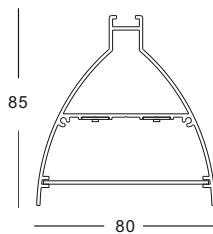

surface customizable

- concrete grey paint similar to RAL7037

- made by pure aluminum extrusion can be custom made into any length normal size will be 600mm/1200mm /1800mm/2400mm
- five surface color available four surface colors in stock
- 40W led per 1.5 meter long 20W led for 0.6 meter and so on
- Can be made to be more power double to 80W or other for the same length
- supplied with 1.2m hanging cable, electric wire, and connecting box

Chrome plated end cap makes the lamp noble and good quality