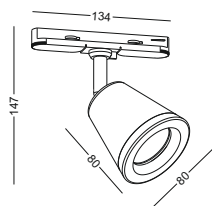

surface customizable **■** chrome plated
■ concrete grey paint similar to RAL7037