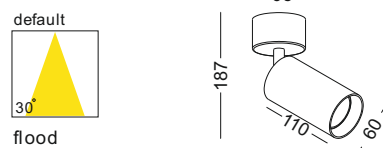

code **GDS001-SL**
casing aluminum
finishing anodized silver
lamping Gu10 Socket
    supplied with a
    5W LED Gu10 bulb
Lumens 430LM
CRI Ra>80
Beam 30 degree
lamp color 2700K/3000K/4000K/6000K
Input AC100-240V
installation surface mount

Net Weight 0.41kg

lens available

surface customizable chrome plated
concrete grey paint similar to RAL7037