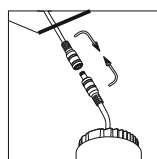

plug and lock connector between led and power-supply