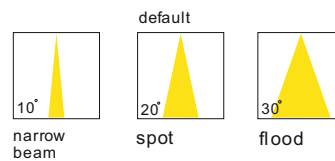

Beam 10/20/30 degree

with 3mm honeycomb

lamp color 2700K/3000K/4000K/6000K

Input AC220-240V

installation 3-line track

 Net Weight 0.82 kg

lens available

surface customizable  concrete grey paint similar to RAL7037