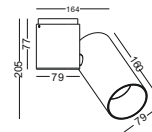

code **GDLSP181-SL**
casing aluminum / anodized silver
lamping COB 9W / Ra>90 /800LM
Beam 10/23/38 degree /
2700K/3000K/4000K/6000K
installation IP20
TRIAC dimming driver customizable
Check photometric on page001

surface customizable
black paint equal to RAL9011
concrete grey paint similar to RAL7037