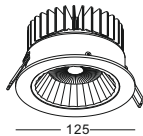

surface customizable

- black paint equal to RAL9011
- concrete grey paint similar to RAL7037
- anodized gold sandblasted
- anodized silver sandblasted

Equal to 5 inch
Cut-off Dia 110mm