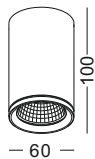

code **GDL049**
casing aluminum / white paint
lamping COB 5W / Ra>90 / 430LM
Beam 15/24/38/60 degree
2700K/3000K/4000K/6000K
installation IP20

surface customizable

- black paint equal to RAL9011
- concrete grey paint similar to RAL7037
- anodized silver sandblasted
- anodized gold brushed circular

code **GDL054**
casing aluminum / white paint
lamping LED 3W / Ra>80 / 210LM
Beam 15/30/60 degree
2700K/3000K/4000K/6000K
installation IP20