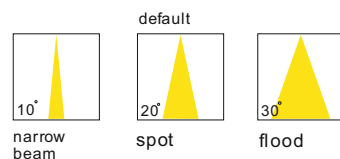

lens available