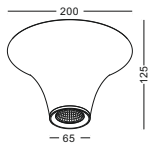

code **GDL052**

surface customizable black paint equal to RAL9011 concrete grey paint similar to RAL7037

casing aluminum / white painting / lamping COB 5W / Ra>90 / 430LM / 15/24/38/60 degree / 2700K/3000K/4000K/6000K

installation IP20 check photometric on page 001