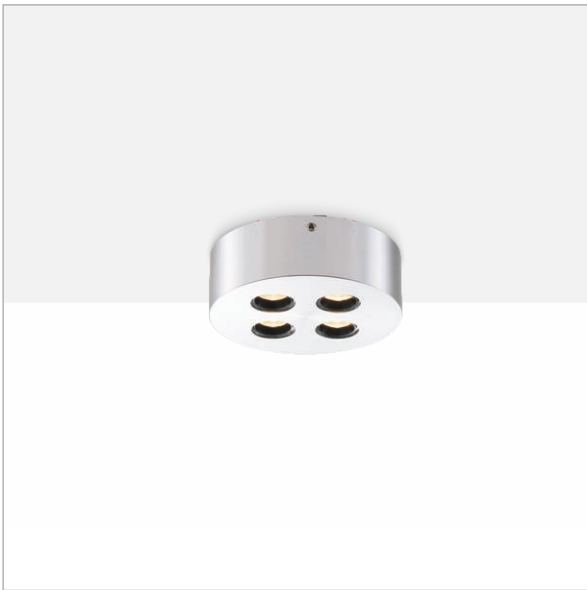

code **GDL234-SL**
casing aluminum / anodized silver
lamping LED 1W / Ra>80 /70LM
Beam 30 degree / 2700K/3000K /4000K/6000K
lamp input DC 12V/Parallel connection
max 300pcs
installation surface mount
■ ◆ CE ▽ IP20