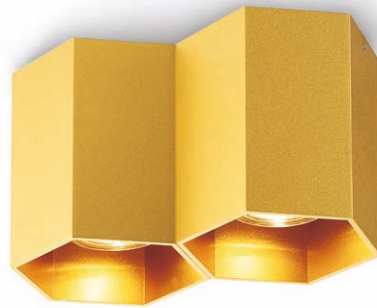

HEXAGON SERIES
Gu10 SOCKET
SURFACE
DOWNLIGHT

surface
customizable
■ concrete grey paint
similar to RAL7037

5W COB
GU10 LED
BULB
RECOMMENDED

code [GDL252-BK](#) / [GDL252-WT](#) / [GDL252-GD](#) / [GDL252-SL](#)

casing aluminum / black painting / white painting / anodized gold / anodized silver / lamping 2X Gu10 socket Max 50w / surface mount

installation IP20 / bulb not included / Gu10 5W LED Bulb recommended