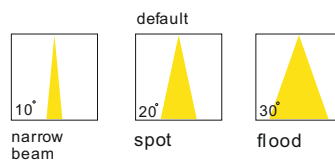

lens available

1. surface customizable
2. anodized silver brushed linear
   - anodized gold brushed linear
   - white paint similar to RAL9003
   - concrete grey paint similar to RAL7037