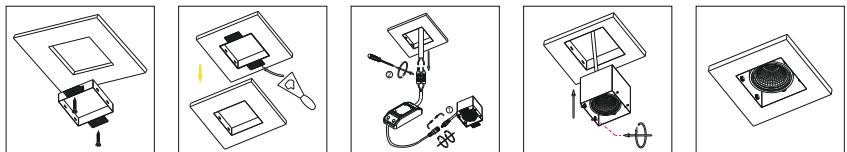

installation guide

surface customizable

- white paint similar to RAL9003
- concrete grey paint similar to RAL7037

reflector available

- 10° narrow beam
- 23° spot
- 38° flood