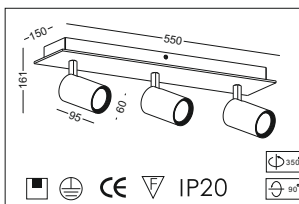

code **GDBL239-BK**
casing aluminum / black painting
lamping cob 3x5W / Ra>90 / 1290LM
Beam 10 / 23 / 38 degree
2700K/3000K/4000K/6000K
installation ceiling surface mount

surface customizable

■ concrete grey paint similar to RAL7037

reflector available