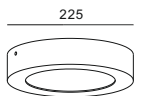

code **GDL202-BK** surface customizable concrete grey paint similar to RAL7037
casing aluminum / black painting / lamping SMD 18W / Ra>80 / 1800LM / wide flood / 2700K/3000K/4000K/6000K
installation IP20 check photometric on page 001/ Customized to be Dimmable in TRIAC/DALI/0-10V