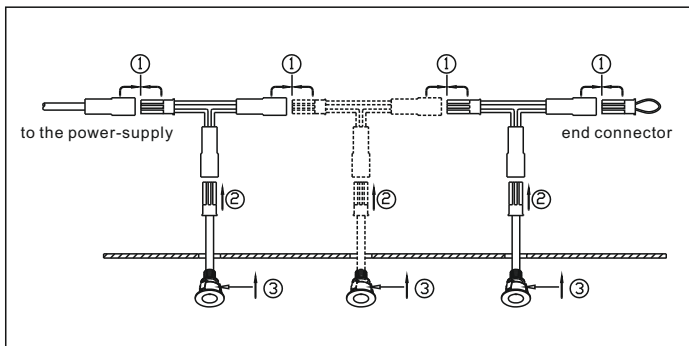

Connect the lamp each by each,  
using the junction cable supplied  
with the lamp, and put the end  
connector to the last lamp.  
Connect the first lamp to the  
power-supply.  
The default MAXIMUM distance  
between two lamps is 50cm.  
If you would like to make it more  
than 50cm, the junction cables  
must be longer.