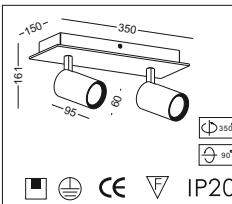

code **GDBL237-BK**
casing aluminum / black painting
lamping cob 5W / Ra>90 / 430LM
Beam 10 / 23 / 38 degree
2700K/3000K/4000K/6000K
installation ceiling surface mount

code **GDBL238-BK**
casing aluminum / black painting
lamping cob 2x5W / Ra>90 / 860LM
Beam 10 / 23 / 38 degree
2700K/3000K/4000K/6000K
installation ceiling surface mount