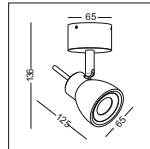

surface customizable
white paint similar to RAL9003
concrete grey paint similar to RAL7037

code **GDLSP211**
casing aluminum / black painting
lamping COB 5W / Ra>90 /430LM
Beam 10/23/38 degree /
2700K/3000K/4000K/6000K
installation IP20
TRIAC dimming driver customizable
Check photometric on page001