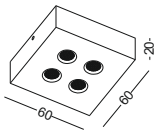

code **GDL235-BK**
casing aluminum / black painting
lamping LED 1W / Ra>80 /70LM
Beam 30 degree / 2700K/3000K /4000K/6000K
lamp input DC 12V/Parallel connection
max 300pcs
installation surface mount
■ ◆ CE ▽ IP20