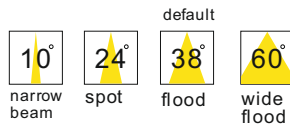

surface customizable

- black paint equal to RAL9011
- concrete grey paint similar to RAL7037