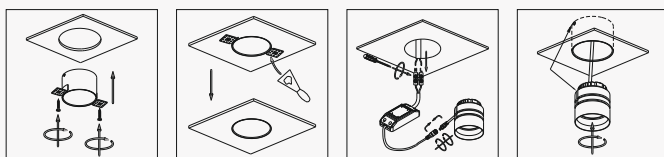

code GD341
casing aluminum / white painting
lamping cob 12W / Ra>90 / 900LM
Beam 15 / 24 / 38 / 60 degree
2700K/3000K/4000K/6000K
installation cut-out dia116mm

IP20