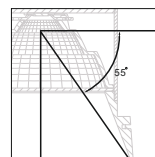

GD991 up to 55 degree shielding angle