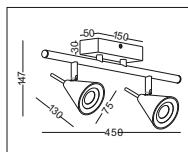

surface customizable
white paint similar to RAL9003
concrete grey paint similar to RAL7037

code **GDLSP216**
casing aluminum / black painting
lamping COB 2x5W / Ra>90 / 860LM
Beam 10/23/38 degree /
2700K/3000K/4000K/6000K
installation IP20
TRIAC dimming driver customizable
Check photometric on page001