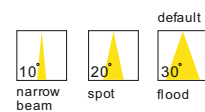

lens available