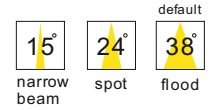

LED OFFICE PENDANT / LED HIGH BAY

reflector available

surface customizable

■ concrete grey paint similar to RAL7037

- aluminum heat sink
  steel lamp shade
- default five colors finish
  black/white/red/green/
  yellow
- 15/24/38 degree reflector
  optional
- supplied with 2m hanging cable
- good for office, retail shop,
  restaurant, café shop, and etc.

code **GD-LPL302-GN / GD-LPL302-YW / GD-LPL302-RD**

casing aluminum casing / steel lamp shade / green/yellow / red paint

lampping COB 20W / Ra>90 / 1600LM / Beam 15/24/38 degree /

2700K/3000K / 4000K/6000K

installation ■ Ⓢ CE ▼ IP20 lamp shade dia350mm x 250mm 2meter cable / cable length customizable