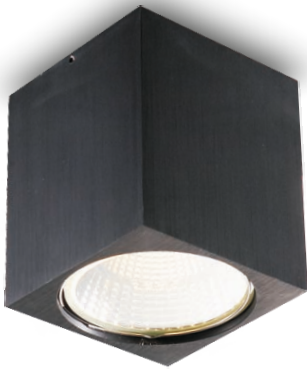

code **GDL111-BK**
casing aluminum / anodized black
lamping COB 12W / Ra>90 /900LM
Beam 15/24/38/60 degree
2700K/3000K/4000K/6000K
installation IP20

surface customizable

- black paint equal to RAL9011
- concrete grey paint similar to RAL7037
- anodized gold brushed linear