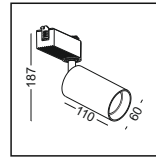

code **GDS005-SL**
casing aluminum
finishing Anodized silver
lamping Gu10 Socket
supplied with 5W led bulb
Lumens 430LM
CRI Ra>80
Beam 30 degree
lamp color 2700K/3000K/4000K/6000K
Input AC100-240V
installation single circuit/2 line track
3-line with earth customizable