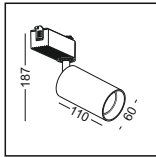

code **GDS005-WT**
casing aluminum
finishing white painting
lamping Gu10 Socket
supplied with 5W led bulb
Lumens 430LM
CRI Ra>80
Beam 30 degree
lamp color 2700K/3000K/4000K/6000K
Input AC100-240V
installation single circuit/2 line track
3-line with earth customizable