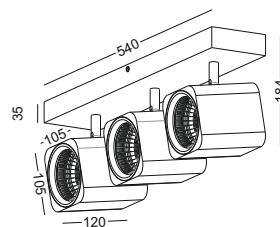

code **GDLSP173**
casing aluminum / white painting
lamping COB 3X12W / Ra>90 /2700LM
Beam 10/23/38 degree /
2700K/3000K/4000K/6000K
installation IP20
TRIAC dimming driver customizable
Check photometric on page001

surface
customizable

- black paint
  equal to RAL9011
- concrete grey paint
  similar to RAL7037