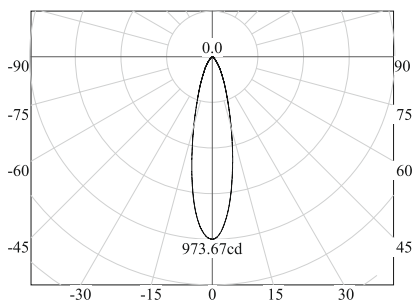

surface customizable

- black paint equal to RAL9011
- concrete grey paint similar to RAL7037
- anodized gold sandblasted
- anodized silver sandblasted

Equal to 5 inch
Cut-off Dia 110mm

code **GD407**

casing aluminum / white painting

lampping CREE COB 1507 / 12W

CRI Ra>90

Lumens 930 lm (lamp output/3000K)

Beam wide flood / check photometrics

lamp color 2700K / 3000K / 5000K

installation IP20

cut-off dia110mm

test condition: ta 25 degree / 3000K