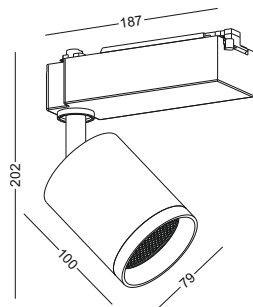

lens available