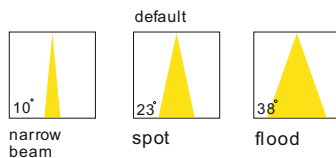

lens available

surface customizable

- anodized silver sandblasted
- black paint equal to RAL9011
- chrome plated
- concrete grey paint similar to RAL7037

code **GDLSP179-WT**
GDLSP179-GD
GDLSP179-SL

casing aluminum
finishing white paint
    anodized gold
    anodized silver
lamping CREE COB 1507 / 12 Watt
Lumens 900LM
CRI Ra>90
Beam 10 / 23 / 38
lamp color 2700K/3000K/4000K/6000K
Input AC100-240V
installation single circuit/2 line track

▲ Net Weight 1.07kg