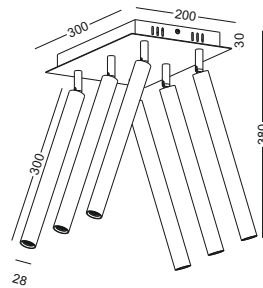

code **GDBL199**

surface customizable white paint similar to RAL9003 concrete grey paint similar to RAL7037

casing aluminum / black painting / lamping LED 3x3W / Ra>80 / 360LM / Beam 10/20/30 degree / 2700K/3000K/4000K/6000K

installation IP20 TRIAC / 0/1-10V / DALI dimming driver customizable

code **GDBL200**

surface customizable white paint similar to RAL9003 concrete grey paint similar to RAL7037

casing aluminum / black painting / lamping LED 6x3W / Ra>80 / 720LM / Beam 10/20/30 degree / 2700K/3000K/4000K/6000K

installation IP20 TRIAC / 0/1-10V / DALI dimming driver customizable