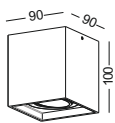

code **GDL001-WT**

casing aluminum / white painting / Gu10 socket / bulb not included

installation IP20

surface customizable

concrete grey paint similar to RAL7037