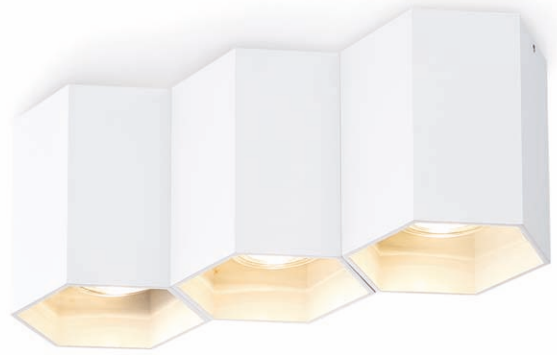

HEXAGON SERIES
Gu10 SOCKET
SURFACE
DOWNLIGHT

surface
customizable
■ concrete grey paint
similar to RAL7037

5W COB
GU10 LED
BULB
RECOMMENDED