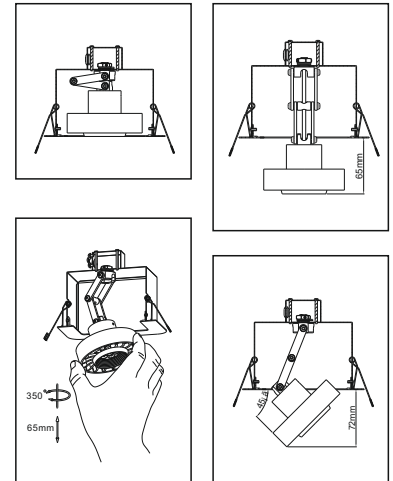

code **GD925**
casing aluminum / white painting
lamping LED 3x6x2W / Ra>80 / 1980LM
Beam 10 / 20 / 30 degree
2700K/3000K/4000K/6000K
installation cut-out 395x135mm

surface customizable

- black paint equal to RAL9011
- concrete grey paint similar to RAL7037

Lens available

- 15° spot
- 30° flood
- 60° wide flood (default)