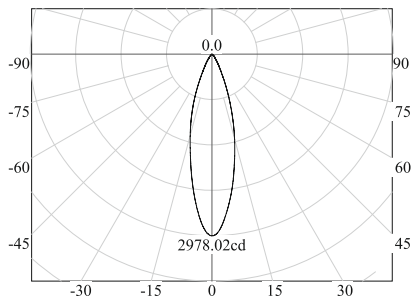

surface customizable

■ concrete grey paint similar to RAL7037

Equal to 8 inch

code **GDL278-BK / GDL278-WT**

casing aluminum / black / white painting

lampping CREE COB 2520 / 42W

CRI Ra>90

Lumens 3300 lm (lamp output/3000K)

Beam 50 degree / check photometrics

lamp color 2700K / 3000K / 5000K

installation IP20

test condition: ta 25 degree / 3000K