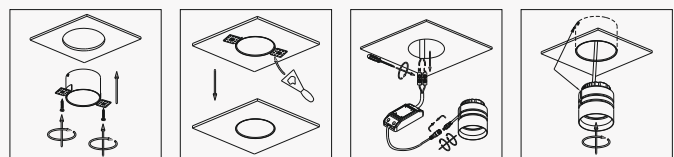

Installation Guide