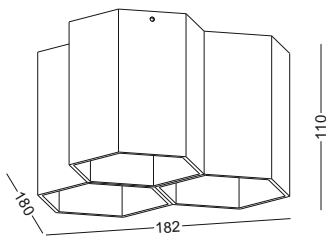

HEXAGON SERIES
Gu10 SOCKET
SURFACE
DOWNLIGHT

surface
customizable
■ concrete grey paint
similar to RAL7037

5W COB
GU10 LED
BULB
RECOMMENDED

code [GDL253B-BK](#) / [GDL253B-WT](#) / [GDL253B-GD](#) / [GDL253B-SL](#)

casing aluminum / black painting / white painting / anodized gold / anodized silver / lamping 3X Gu10 socket Max 50w / surface mount

installation IP20 / bulb not included / Gu10 5W LED Bulb recommended