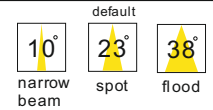

LED OFFICE PENDANT / LED HIGH BAY

reflector available

surface customizable

■ concrete grey paint similar to RAL7037

- solid aluminum heat sink /steel lamp shade
- good heat management / up to 42Watt / 3360lm
- supplied with 2m hanging chain and electrical cable

- lamp power 20/24/28/32/36/42W optional
  20/24/28W are good for office lighting, while 32/36/42W are good for super market, retail shop, restaurant, factory and etc.