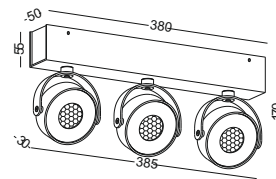

IP20

code **GDBL267-WT**
casing aluminum / white painting
lamping COB 3x9W / Ra>90 / 2160lm
2700K/3000K/4000K/6000K
Beam 10/20/30 degree
with 3mm honeycomb