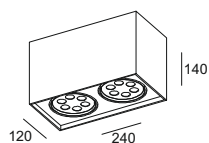

code **GDL075-WT / GDL075-BK** surface customizable concrete grey paint similar to RAL7037
casing aluminum / white/black painting / lamping LED 12x2W / Ra>80 / 2268 LM / 10/20/30/60 degree / 2700K/3000K/4000K/6000K
installation IP20 check photometric on page 001