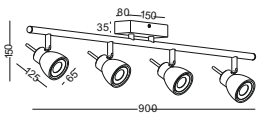

code **GDLSP223**

surface customizable ☐ white paint similar to RAL9003 ☐ concrete grey paint similar to RAL7037

casing aluminum / black painting / lamping LED 4x5W / Ra>90 / 1720LM / Beam 10/23/38 degree ☐ 2700K/3000K ☐ 4000K/6000K

installation ☐ ☐ ☐ ☐ ☐ IP20 TRIAC dimming driver customizable