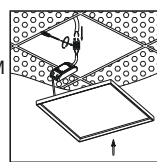

installed on a
kitchen/bathroom
600x300 grille
ceiling by tighten
up the keel

surface
customizable

- concrete grey paint similar to RAL7037
- white paint similar to RAL9003