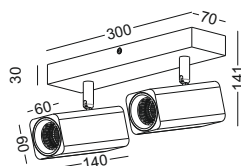

code **GDLSP169**
casing aluminum / white painting
lamping COB 2X5W / Ra>90 / 860LM
Beam 10/23/38 degree /
2700K/3000K/4000K/6000K
installation IP20
TRIAC dimming driver customizable
Check photometric on page001

surface customizable

- black paint equal to RAL9011
- concrete grey paint similar to RAL7037