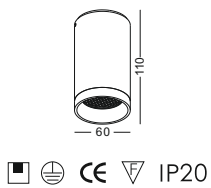

# LED CEILING LIGHT

code **GDL245**  
 casing aluminum / black painting  
 +anodized gold  
 lamping COB 5W / Ra>90 / 430lm  
 2700K/3000K/4000K/6000K  
 Beam 30 degree

surface customizable  
 concrete grey paint similar to RAL7037  
 white paint similar to RAL9003