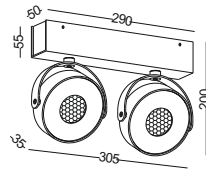

code **GDBL270-WT**
casing aluminum / white painting
lamping COB 2x16W / Ra>90 / 2560lm
2700K/3000K/4000K/6000K
Beam 10/20/30 degree
with 3mm honeycomb

IP20