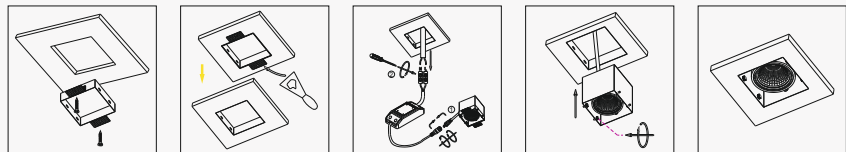

code **GD358**
casing aluminum / black painting
lamping cob 3x6W / Ra>90 /1500LM
Beam 10 / 23 /38 degree
2700K/3000K/4000K/6000K
installation cut-out 240x93mm

reflector available

installation guide