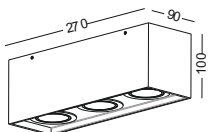

code **GDL003-WT**

casing aluminum / white painting / 3x Gu10 socket / bulb not included

installation IP20

surface customizable

concrete grey paint similar to RAL7037