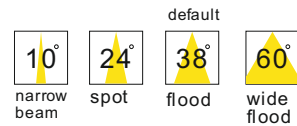

surface customizable

- black paint equal to RAL9011
- concrete grey paint similar to RAL7037