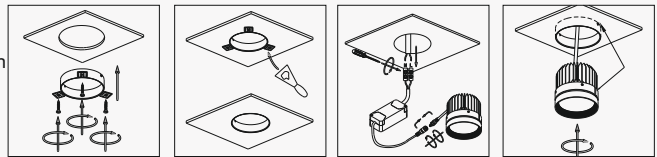

LED SPOT LIGHT HIGH POWER HIGH LUMENS

reflector available

surface customizable black paint equal to RAL9011 concrete grey paint similar to RAL7037

cut-out dia 140mm
IP20

code	casing	finishing	lamping	CRI	lumen	Beam/degree	LED color
GD207-20W	aluminum	white painting	CREE COB 1816 20W	Ra>90	1600lm	10/23/38	2700K/3000K /4000K/6000K
GD207-24W	aluminum	white painting	CREE COB 1816 24W	Ra>90	1920lm	10/23/38	2700K/3000K /4000K/6000K
GD207-28W	aluminum	white painting	CREE COB 1820 28W	Ra>90	2240lm	10/23/38	2700K/3000K /4000K/6000K

cut-out dia 170mm
IP20

code	casing	finishing	lamping	CRI	lumen	Beam/degree	LED color
GD208-20W	aluminum	white painting	CREE COB 1816 20W	Ra>90	1600lm	10/23/38	2700K/3000K /4000K/6000K
GD208-24W	aluminum	white painting	CREE COB 1816 24W	Ra>90	1920lm	10/23/38	2700K/3000K /4000K/6000K
GD208-28W	aluminum	white painting	CREE COB 1820 28W	Ra>90	2240lm	10/23/38	2700K/3000K /4000K/6000K

cut-out dia 140 mm
IP20

code	casing	finishing	lamping	CRI	lumen	Beam/degree	LED color
GD209-20W	aluminum	white painting	CREE COB 1816 20W	Ra>90	1600lm	10/23/38	2700K/3000K /4000K/6000K
GD209-24W	aluminum	white painting	CREE COB 1816 24W	Ra>90	1920lm	10/23/38	2700K/3000K /4000K/6000K
GD209-28W	aluminum	white painting	CREE COB 1820 28W	Ra>90	2240lm	10/23/38	2700K/3000K /4000K/6000K

GD209
four steps
installation

strong and solid heat sink makes good heat management

philips power-supply for the whole series

strong metal spring clips

locking connectors make easy and stable connection between lamp and power-supply