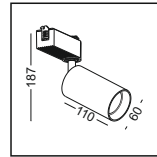

code **GDS005-BK**
casing aluminum
finishing black painting
lamping Gu10 Socket
          supplied with 5W led bulb
Lumens 430LM
CRI Ra>80
Beam 30 degree
lamp color 2700K/3000K/4000K/6000K
Input AC100-240V
installation single circuit/2 line track
                  3-line with earth customizable