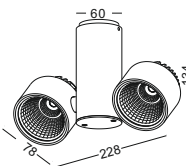

surface customizable
black paint equal to RAL9011
concrete grey paint similar to RAL7037