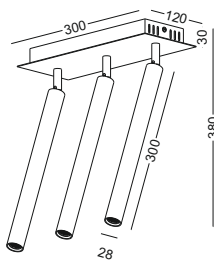

code **GDBL199**

surface customizable white paint similar to RAL9003 concrete grey paint similar to RAL7037

casing aluminum / black painting / lamping LED 3x3W / Ra>80 / 360LM / Beam 10/20/30 degree / 2700K/3000K/4000K/6000K

installation IP20 TRIAC / 0/1-10V / DALI dimming driver customizable

code **GDBL200**

surface customizable white paint similar to RAL9003 concrete grey paint similar to RAL7037

casing aluminum / black painting / lamping LED 6x3W / Ra>80 / 720LM / Beam 10/20/30 degree / 2700K/3000K/4000K/6000K

installation IP20 TRIAC / 0/1-10V / DALI dimming driver customizable