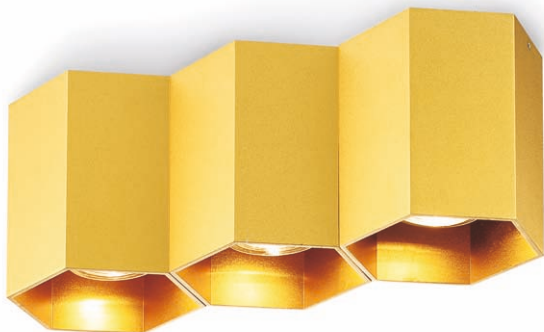

code [GDL253A-BK](#) / [GDL253A-WT](#) / [GDL253A-GD](#) / [GDL253A-SL](#)

casing aluminum / black painting / white painting / anodized gold / anodized silver / lamping 3X Gu10 socket Max 50w / surface mount

installation IP20 / bulb not included / Gu10 5W LED Bulb recommended