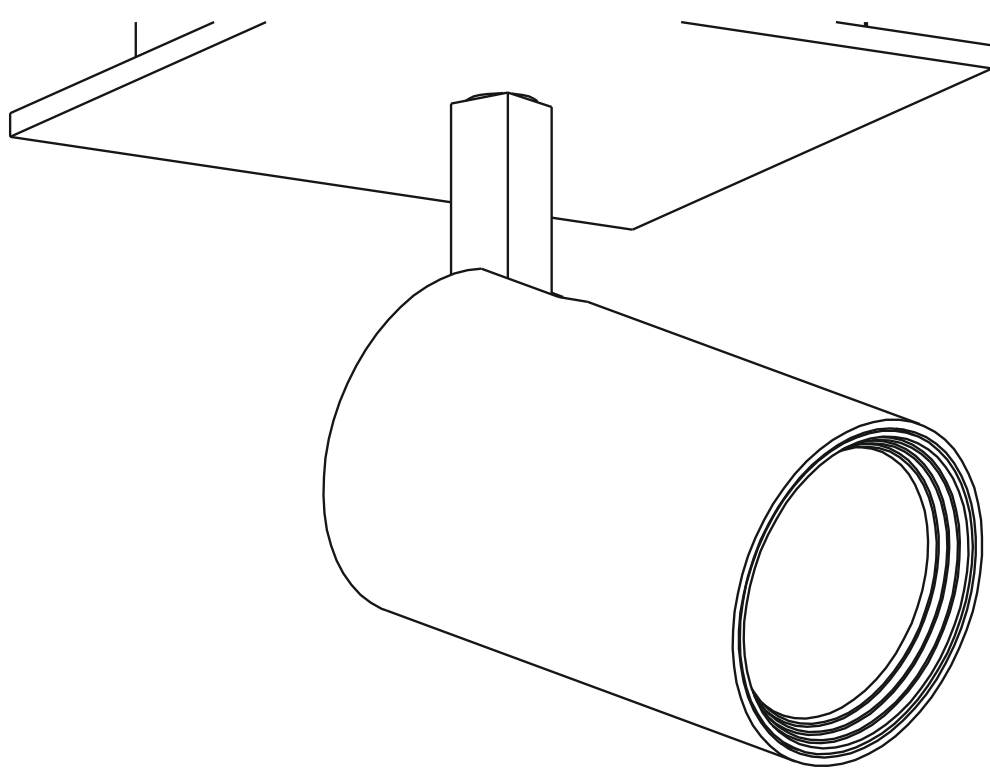

**2019
NEW
LED SPOT
LIGHTS**