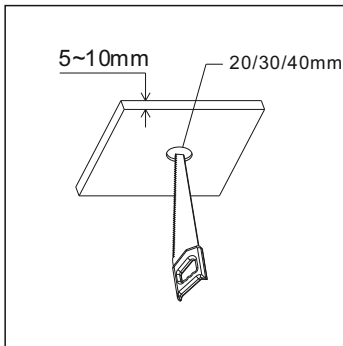

LED MINI SPOT LIGHT

GUIDE FOR INSTALLATION IN SERIES GD880/GD880A/GD005A/GD001A

Drill holes on the ceiling
20mm for GD880/GD880A
30mm for GD005A
40mm for GD001A