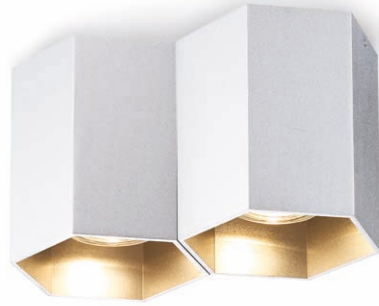

HEXAGON SERIES
Gu10 SOCKET
SURFACE
DOWNLIGHT

surface
customizable
■ concrete grey paint
similar to RAL7037

5W COB
GU10 LED
BULB
RECOMMENDED

code [GDL252-BK](#) / [GDL252-WT](#) / [GDL252-GD](#) / [GDL252-SL](#)

casing aluminum / black painting / white painting / anodized gold / anodized silver / lamping 2X Gu10 socket Max 50w / surface mount

installation IP20 / bulb not included / Gu10 5W LED Bulb recommended