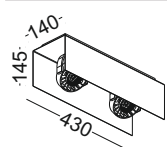

code **GDLSP161**

surface customizable ☐ white paint similar to RAL9003 ☐ concrete grey paint similar to RAL7037

casing aluminum / black painting / lamping LED 2x6W / Ra>80 / 840LM / Beam 15/30/60 degree / 2700K/3000K/4000K/6000K
installation ☐ ☐ ☐ ☐ IP20 no dimming driver available