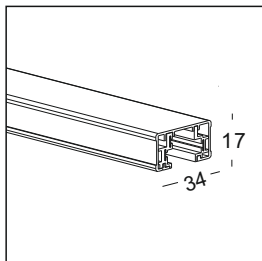

Code	accessory type	length	color	head connector
TRC310WT	3 lines track (with earth connection)	1 Meter	white	included
TRC315WT	3 lines track (with earth connection)	1.5 Meter	white	included
TRC320WT	3 lines track (with earth connection)	2 Meter	white	included
TRC310BK	3 lines track (with earth connection)	1 Meter	black	included
TRC315BK	3 lines track (with earth connection)	1.5 Meter	black	included
TRC320BK	3 lines track (with earth connection)	2 Meter	black	included