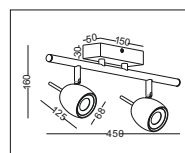

surface customizable
white paint similar to RAL9003
concrete grey paint similar to RAL7037

code **GDLSP217**
casing aluminum / black painting
lamping COB 2x5W / Ra>90 / 860LM
Beam 10/23/38 degree /
2700K/3000K/4000K/6000K
installation IP20
TRIAC dimming driver customizable
Check photometric on page001