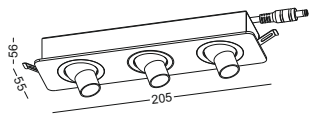

code **GD-LDC370**

casing aluminum / anodized black / GD-LAMPing LED 3x3W / Ra>80 /360LM /Beam 10/20/30 degree / 2700K/3000K/4000K/6000K
installation IP20 cut-off 195x47mm hole precisely for installation / minimum 10mm thickness board

surface customizable white paint similar to RAL9003 anodized silver sandblasted