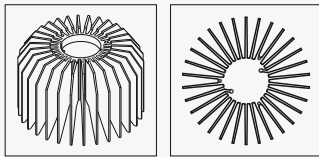

strong and solid heat sink makes good heat management