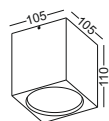

code **GDL172-SL**

surface customizable white paint similar to RAL9003 concrete grey paint similar to RAL7037 anodized gold brushed

casing aluminum / anodized silver / lamping SMD 10W / Ra>80 / 1000LM / acrylic cover / 2700K/3000K/4000K/6000K

installation IP20 check photometric on page 001