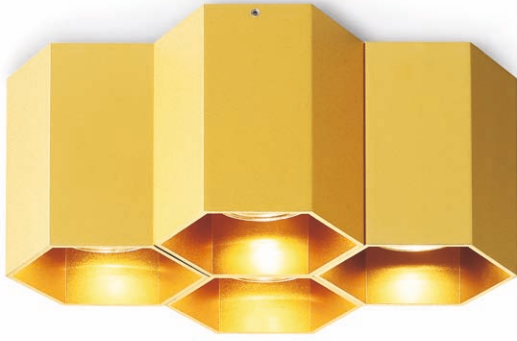

code [GDL254-BK](#) / [GDL254-WT](#) / [GDL254-GD](#) / [GDL254-SL](#)

casing aluminum / black painting / white painting / anodized gold / anodized silver / lamping 4X Gu10 socket Max 50w / surface mount

installation IP20 / bulb not included / Gu10 5W LED Bulb recommended