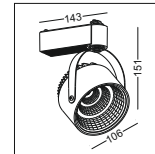

code **GD-LSP113**
casing aluminum
finishing white paint
lamping COB 12W
Lumens 900LM
CRI Ra>90
Beam 10 / 24 / 38 / 60 degree
lamp color 2700K/3000K/4000K/6000K
Input AC100-240V
installation single circuit/2 line track