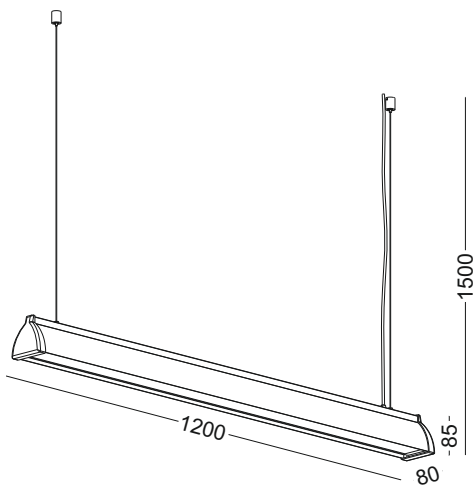

surface default

- white paint similar to RAL9003
- anodized black sandblasted
- anodized silver sandblasted
- anodized gold sandblasted

surface customizable

- concrete grey paint similar to RAL7037

- made by pure aluminum extrusion can be custom made into any length normal size will be 600mm/1200mm /1800mm/2400mm
- five surface color available four surface colors in stock
- 40W led per 1.5 meter long 20W led for 0.6 meter and so on
- Can be made to be more power double to 80W or other for the same length
- supplied with 1.2m hanging cable, electric wire, and connecting box

Chrome plated end cap makes the lamp noble and good quality

The hanging cable metal parts can move freely along the extrusion. It helps a lot in installation