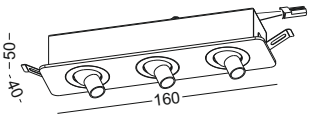

code **GD-LDC369**

code **GD-LDC367**

casing aluminum / anodized black / GD-LAMPing LED 3x1W / Ra>80 /210LM /Beam 10/20/30 degree / 2700K/3000K/4000K/6000K
installation IP20 cut-off 150x35mm hole precisely for installation / minimum 10mm thickness board

surface customizable white paint similar to RAL9003 anodized silver sandblasted