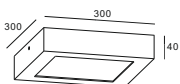

code **GDL205-WT**

surface customizable concrete grey paint similar to RAL7037

casing aluminum / white painting / lamping SMD 24W / Ra>80 / 2400LM / wide flood / 2700K/3000K/4000K/6000K

installation IP20 check photometric on page 001/ Customized to be Dimmable in TRIAC/DALI/0-10V