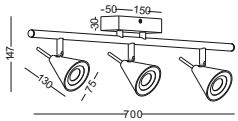

code **GDLSP220**

surface customizable white paint similar to RAL9003 concrete grey paint similar to RAL7037

casing aluminum / black painting / lamping LED 3x5W / Ra>90 / 1270LM / Beam 10/23/38 degree 2700K/3000K
/4000K/6000K

installation ☐ ☒ ☐ ☐ ☐ ☐ IP20 TRIAC dimming driver customizable