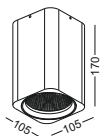

code **GDL214**

casing aluminum / white painting / lamping COB 12W / Ra>90 / 900LM / Beam 10/23/38 degree / 2700K/3000K/4000K/6000K

installation IP20 check photometric on page 001