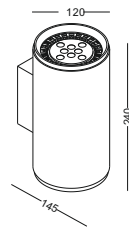

code **GD-LWA148**
casing aluminum / black painting
GD-LAMPing Ar111 2x35W /supplied with
philips halogen bulbs and
transformers
Beam 36 degree aluminum reflector
installation IP20

surface customizable concrete grey paint
similar to RAL7037
white paint
similar to RAL9003