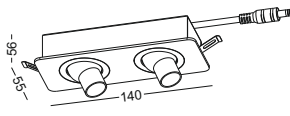

code **GD-LDC370**

code **GD-LDC369**

casing aluminum / anodized black / GD-LAMPing LED 2x3W / Ra>80 /240LM /Beam 10/20/30 degree / 2700K/3000K/4000K/6000K
installation IP20 cut-off 130x47mm hole precisely for installation / minimum 10mm thickness board

surface customizable white paint similar to RAL9003 anodized silver sandblasted