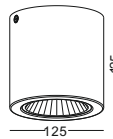

surface customizable

concrete grey paint similar to RAL7037

Equal to 5 inch

code **GDL275-BK / GDL275-WT**

casing aluminum / black / white painting

lampping CREE COB 1507 / 12W

CRI Ra>90

Lumens 930 lm (lamp output/3000K)

Beam 50 degree / check photometrics

lamp color 2700K / 3000K / 5000K

installation IP20

test condition: ta 25 degree / 3000K