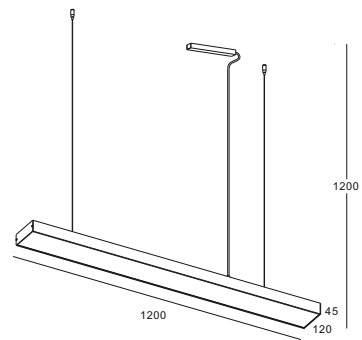

IP20

code	casing	finishing	lamping	CRI	lumen	diffuser	LED color
GD-LPL160-WT	aluminum	white paint	SMD 40W Ra>80	3200lm	Acrylic	2700K/3000K /4000K/6000K	
GD-LPL160-SL	aluminum	brushed silver	SMD 40W Ra>80	3200lm	Acrylic	2700K/3000K /4000K/6000K	
GD-LPL160-BK	aluminum	black paint	SMD 40W Ra>80	3200lm	Acrylic	2700K/3000K /4000K/6000K