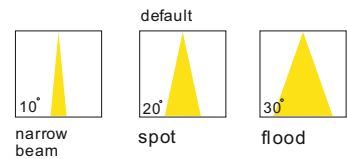

Net Weight 1.26kg

**lens available**

surface customizable  
 concrete grey paint similar to RAL7037  
 anodized gold sandblasted