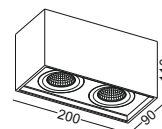

code **GDA174**
casing aluminum / black painting
lamping COB 2X5W / Ra>90 /860LM
Beam 15/24/38/60 degree
2700K/3000K/4000K/6000K
installation IP20

surface customizable

black paint equal to RAL9011 concrete grey paint similar to RAL7037