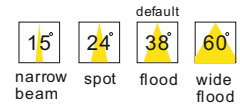

code	casing	finishing	lamping	CRI	lumen	LED color
GD988-WT	aluminum	white paint	COB 5W	Ra>90	430lm	2700K/3000K /4000K/6000K

reflector available

code	casing	finishing	lamping	CRI	lumen	LED color
GD988-BK	aluminum	black paint	COB 5W	Ra>90	430lm	2700K/3000K /4000K/6000K