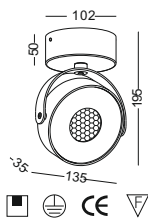

IP20

code **GDBL268-BK**
casing aluminum / black painting
lamping COB 16W / Ra>90 / 1280lm
2700K/3000K/4000K/6000K
Beam 10/20/30 degree
with 3mm honeycomb