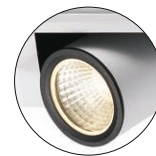

This series are remarkable for its' highly free rotating lamp head. Good solution for wall washing and signboard lighting