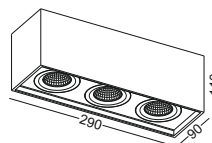

code **GDA175**
casing aluminum / black painting
lamping COB 3X5W / Ra>90 /1290LM
Beam 15/24/38/60 degree
2700K/3000K/4000K/6000K
installation IP20

surface customizable

black paint equal to RAL9011 concrete grey paint similar to RAL7037