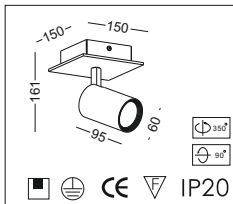

code **GDBL237-BK**
casing aluminum / black painting
lamping cob 5W / Ra>90 / 430LM
Beam 10 / 23 / 38 degree
2700K/3000K/4000K/6000K
installation ceiling surface mount

code **GDBL238-BK**
casing aluminum / black painting
lamping cob 2x5W / Ra>90 / 860LM
Beam 10 / 23 / 38 degree
2700K/3000K/4000K/6000K
installation ceiling surface mount

code **GDBL239-BK**
casing aluminum / black painting
lamping cob 3x5W / Ra>90 / 1290LM
Beam 10 / 23 / 38 degree
2700K/3000K/4000K/6000K
installation ceiling surface mount

surface customizable

■ concrete grey paint similar to RAL7037

reflector available