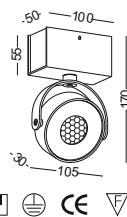

IP20

code **GDBL265-WT**
casing aluminum / white painting
lamping COB 9W / Ra>90 / 720lm
2700K/3000K/4000K/6000K
Beam 10/20/30 degree
with 3mm honeycomb