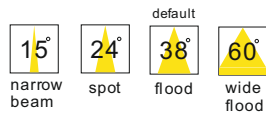

adjust shielding angle by turning in and out the black cover

surface customizable

- black paint equal to RAL9011
- concrete grey paint similar to RAL7037