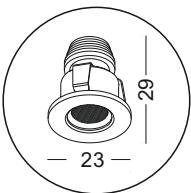

## LED DOT LIGHT 1W SERIES

GD880A-WT

GD880A-SL

GD880A-GD

GD880A-BK

⌀ Dia 20mm  
installed in groups  
power-supply  
not included

IP20

code	casing	finishing	lamping	CRI	lumen	Beam/degree	LED color
GD880A-WT	aluminum	brushed black	LED 1W	Ra>80	70lm	10 / 20 / 30	2700K/3000K /4000K/6000K /red/green/blue
GD880A-SL	aluminum	brushed silver	LED 1W	Ra>80	70lm	10 / 20 / 30	2700K/3000K /4000K/6000K /red/green/blue
GD880A-GD	aluminum	gold plated	LED 1W	Ra>80	70lm	10 / 20 / 30	2700K/3000K /4000K/6000K /red/green/blue
GD880A-BK	aluminum	brushed black	LED 1W	Ra>80	70lm	10 / 20 / 30	2700K/3000K /4000K/6000K /red/green/blue