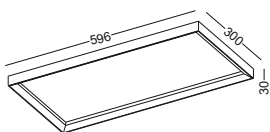

IP20

code GD-LQL002-BK / GD-LQL002-WT / GD-LQL002-SL
casing aluminum / black / white / silver painting
lamping SMD 24W / Ra>80 / 1920LM
Beam Acrylic diffuser
2700K/3000K/4000K/6000K
installation check installation guide

Hanging Installation/
Laying Down Installation/
Spring Clip Installation
Supplied With
All Installation
Accessories

surface customizable

concrete grey paint
similar to RAL7037