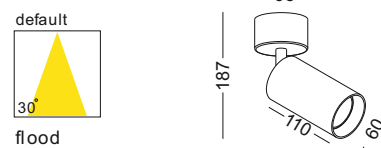

surface customizable

- chrome plated
- concrete grey paint similar to RAL7037

code **GDS001-WT**
casing aluminum
finishing White paint
lamping Gu10 Socket
supplied with a
5W LED Gu10 bulb
Lumens 430LM
CRI Ra>80
Beam 30 degree
lamp color 2700K/3000K/4000K/6000K
Input AC100-240V
installation surface mount

▲ Net Weight 0.41kg

lens available