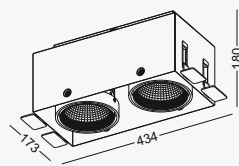

## RIMLESS VERSION

cut-out 185x180mm  
 IP20

code	casing	finishing	lamping	CRI	lumen	Beam/degree	LED color
GD214-20W	steel casing aluminum heat sink	white painting	CREE COB 1816 20W	Ra>90	1600lm	10/23/38	2700K/3000K /4000K/6000K
GD214-24W	steel casing aluminum heat sink	white painting	CREE COB 1816 24W	Ra>90	1920lm	10/23/38	2700K/3000K /4000K/6000K
GD214-28W	steel casing aluminum heat sink	white painting	CREE COB 1820 28W	Ra>90	2240lm	10/23/38	2700K/3000K /4000K/6000K