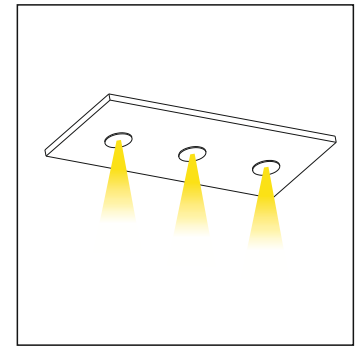

Connect the lamp each by each,  
using the junction cable supplied  
with the lamp, and put the end  
connector to the last lamp.  
Connect the first lamp to the  
power-supply.  
The default MAXIMUM distance  
between two lamps is 50cm.  
If you would like to make it more  
than 50cm, the junction cables  
must be longer.