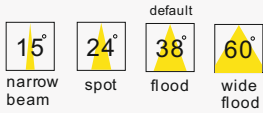

reflector available

LED SPOT LIGHT RIMLESS