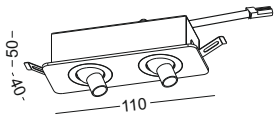

installation IP20 cut-off dia 75mm hole precisely for installation / minimum 10mm thickness board

GD-LDC366

GD-LDC367

GD-LDC369

GD-LDC370

GD-LDC372

GD-LDC373

code **GD-LDC366**