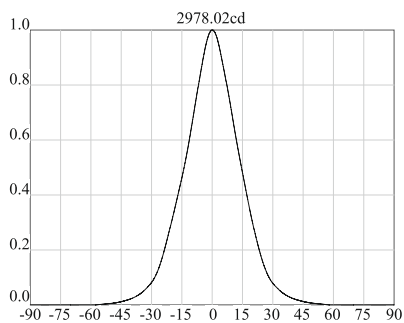

surface customizable

■ concrete grey paint similar to RAL7037

Equal to 8 inch

code **GDL278-BK / GDL278-WT**

casing aluminum / black / white painting

lampping CREE COB 2520 / 42W

CRI Ra>90

Lumens 3300 lm (lamp output/3000K)

Beam 50 degree / check photometrics

lamp color 2700K / 3000K / 5000K

installation IP20

test condition: ta 25 degree / 3000K