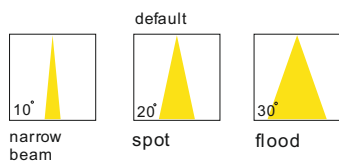

code **GD-LSP197-BK**
casing aluminum+steel
finishing black paint
lamping COB 5W
Lumens 430LM
CRI Ra>90
Beam 20 degree
lamp color 2700K/3000K/4000K/6000K
Input AC100-240V
installation single circuit/2 line track

▲ Net Weight 0.35kg

lens available