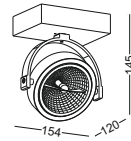

code **GD-LGD-SP128-SL**
casing aluminum / anodized silver
GD-LAMPing Ar111 35W /supplied with
philips halogen bulbs and
transformers
Beam 36 degree aluminum reflector
installation IP20

surface
customizable
concrete
grey paint
similar to
RAL7037