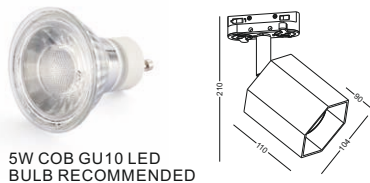

code **GDLSP226-BK**
casing aluminum
finishing black paint
lamping Gu10 Socket
bulb not included
Gu10 5W LED Bulb recommended
installation 3-lines track adopter

▲ Net Weight 0.61kg

surface customizable ■ concrete grey paint similar to RAL7037