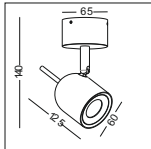

surface customizable
white paint similar to RAL9003
concrete grey paint similar to RAL7037

code **GDLSP210**
casing aluminum / black painting
lamping COB 5W / Ra>90 /430LM
Beam 10/23/38 degree /
2700K/3000K/4000K/6000K
installation IP20
TRIAC dimming driver customizable
Check photometric on page001