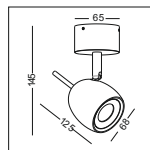

surface customizable
white paint similar to RAL9003
concrete grey paint similar to RAL7037

code **GDLSP213**
casing aluminum / black painting
lamping COB 5W / Ra>90 /430LM
Beam 10/23/38 degree /
2700K/3000K/4000K/6000K
installation IP20
TRIAC dimming driver customizable
Check photometric on page001