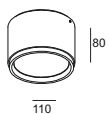

code **GDL105**

surface customizable ■ black paint equal to RAL9011 ■ concrete grey paint similar to RAL7037 ■ anodized gold sandblasted

casing aluminum / white painting / lamping SMD 10W / Ra>80 / 1000LM / wide flood / 2700K/3000K/4000K/6000K

installation ■ ⊕ CE ▽ IP20