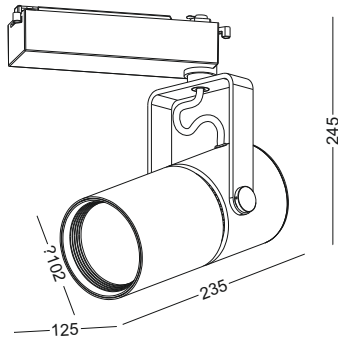

LED TRACK SPOT LIGHT

General info.

casing aluminum
CRI Ra >90
lamp color 2700K/3000K/4000K/6000K
installation 1 circuit / 3 line track

Net Weight 2.3kg

lens available

Order Code.	surface	lamping	Lumen	beam angle
GD-LSP176-SL-20W	anodized silver	CREE COB 1512 / 20W	1600 lm	15 / 24 degree
GD-LSP176-WT-20W	white paint	CREE COB 1512 / 20W	1600 lm	15 / 24 degree
GD-LSP176-BK-20W	black paint	CREE COB 1512 / 20W	1600 lm	15 / 24 degree
GD-LSP176-SL-25W	anodized silver	CREE COB 1816 / 25W	2000 lm	15 / 24 degree
GD-LSP176-WT-25W	white paint	CREE COB 1816 / 25W	2000 lm	15 / 24 degree
GD-LSP176-BK-25W	black paint	CREE COB 1816 / 25W	2000 lm	15 / 24 degree
GD-LSP176-SL-30W	anodized silver	CREE COB 1820 / 30W	2400 lm	15 / 24 degree
GD-LSP176-WT-30W	white paint	CREE COB 1820 / 30W	2400 lm	15 / 24 degree
GD-LSP176-BK-30W	black paint	CREE COB 1820 / 30W	2400 lm	15 / 24 degree

surface default

- anodized silver brushed circular
- white paint similar to RAL9003
- black paint equal to RAL9011

surface customizable

- concrete grey paint similar to RAL7037
- anodized gold brushed circular