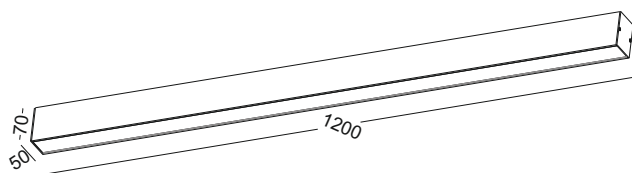

surface
customizable

- anodized silver
  brushed linear
- concrete grey paint
  similar to RAL7037
- anodized gold
  brushed linear

code **GDL116-WT / GDL116-BK / GDL116-SL**

lamp length can be customized to 1800mm/2400mm,
LED can be customized to 40W high lumen output

casing aluminum / white/black paint/anodized silver / lamping SMD 20W / Ra>80 / 1600LM / Acrylic cover / 2700K/3000K/4000K/6000K

installation IP20 easy installation with spring clip, no screw installation / check photometric on page 001