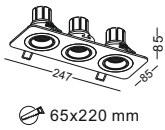

code	casing	finishing	lamping	CRI	lumen	Beam/degree	LED color
GD996-WT	aluminum	white paint	COB 3x6W	Ra>90	1500lm	13 / 23	2700K/3000K /4000K/6000K