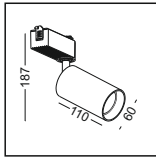

▲ Net Weight 1.07kg

**lens available**

surface customizable

- anodized silver sandblasted
- black paint equal to RAL9011
- chrome plated
- concrete grey paint similar to RAL7037

C016

code **GDS005-GD**  
 casing aluminum  
 finishing Anodized gold  
 lamping Gu10 Socket  
           supplied with 5W led bulb  
 Lumens 430LM  
 CRI Ra>80  
 Beam 30 degree  
 lamp color 2700K/3000K/4000K/6000K  
 Input AC100-240V  
 installation single circuit/2 line track  
                   3-line with earth customizable