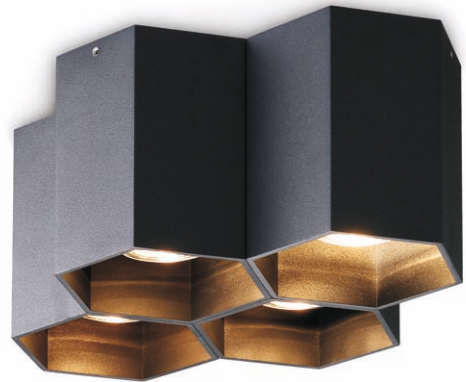

HEXAGON SERIES
Gu10 SOCKET
SURFACE
DOWNLIGHT

surface
customizable

concrete grey paint
similar to RAL7037

**5W COB
GU10 LED
BULB
RECOMMENDED**