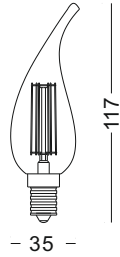

High Quality and performance LED EDISON CANDLE BULB

Constant current power-supply inside

No flicker problem

High performance light, RA>75, efficiency as much as

95lm per watt for GD-LAMP output

Supplied with well designed packing and labling

2W/4W/6W optional, 2 watt for decoration shadelier

4W/6W for main lighting purpose

GD-Specifications / details

Order code	socket	Watt	Lumens	CCT	CRI(Ra)	Input voltage	Package/cm
GD-LAM322-E14-WW	E14	2W	180lm	2800K	>75	AC90-265V	37X19X28/100pcs
GD-LAM322-E14-CW	E14	2W	180lm	6000K	>75	AC90-265V	37X19X28/100pcs
GD-LAM324-E14-WW	E14	4W	360lm	2800K	>75	AC90-265V	37X19X28/100pcs
GD-LAM324-E14-CW	E14	4W	360lm	6000K	>75	AC90-265V	37X19X28/100pcs
GD-LAM326-E14-WW	E14	6W	540lm	2800K	>75	AC90-265V	7X19X28/100pcs
GD-LAM326-E14-CW	E14	6W	540lm	6000K	>75	AC90-265V	37X19X28/100pcs