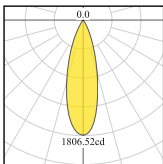

CREE COB and good reflector
makes a perfect light emission