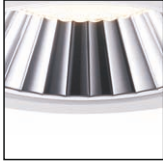

## ANTI-GLARE HIGH EFFICIENCY UP TO 42W/3300lm LED DOWNLIGHT

high efficiency  
chrome plated  
reflector  
high lumen output

strong and solid heat sink  
makes lamp low temperature  
and high output efficiency  
and also longer life span