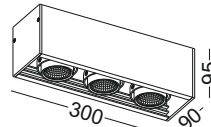

surface customizable

- black paint equal to RAL9011
- white paint similar to RAL9003
- concrete grey paint similar to RAL7037
- anodized gold brushed linear

code **GDL108-2-SL**

lamp length can be customized to any size below 2400mm, Number of spots can be customized to any qty. if space permits

casing aluminum / anodized silver / lamping COB 2X5W / Ra>90 / 860LM / 15/24/38/60 degree / 2700K/3000K/4000K/6000K

installation IP20 easy installation , no screw seen on both sides

code **GDL108-3-SL**

lamp length can be customized to any size below 2400mm, Number of spots can be customized to any qty. if space permits

casing aluminum / anodized silver / lamping COB 3X5W / Ra>90 / 1290LM / 15/24/38/60 degree / 2700K/3000K/4000K/6000K

installation IP20 easy installation , no screw seen on both sides