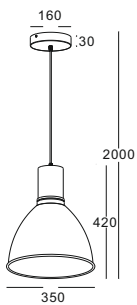

LED OFFICE PENDANT / LED HIGH BAY

reflector available

surface customizable

■ concrete grey paint similar to RAL7037

- aluminum heat sink
  steel lamp shade
- default five colors finish
  black/white/red/green/
  yellow
- 15/24/38 degree reflector
  optional
- supplied with 2m hanging cable
- good for office, retail shop,
  restaurant, café shop, and etc.

code **GD-LPL302-GN / GD-LPL302-YW / GD-LPL302-RD**

casing aluminum casing / steel lamp shade / green/yellow / red paint

lampping COB 20W / Ra>90 / 1600LM / Beam 15/24/38 degree /

2700K/3000K / 4000K/6000K

installation ■ Ⓢ CE ▼ IP20 lamp shade dia350mm x 250mm 2meter cable / cable length customizable