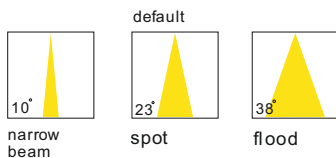

lens available

surface customizable

- anodized silver sandblasted
- black paint equal to RAL9011
- chrome plated
- concrete grey paint similar to RAL7037

code **GDLSP178-WT**
GDLSP178-GD
GDLSP178-SL

casing aluminum
finishing white paint
    anodized gold
    anodized silver
lamping CREE COB 1507 / 9 Watt
Lumens 800LM
CRI Ra>90
Beam 10 / 23 / 38
lamp color 2700K/3000K/4000K/6000K
Input AC100-240V
installation single circuit/2 line track

▲ Net Weight 0.7kg