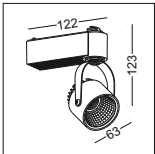

code **GD-LSP111**
casing aluminum
finishing white paint
lamping COB 5W
Lumens 430LM
CRI Ra>90
Beam 10 / 24 / 38 / 60 degree
lamp color 2700K/3000K/4000K/6000K
Input AC100-240V
installation single circuit/2 line track