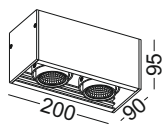

surface customizable

- black paint equal to RAL9011
- white paint similar to RAL9003
- concrete grey paint similar to RAL7037
- anodized gold brushed linear