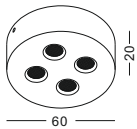

code **GDL234-BK**
casing aluminum / black painting
lamping LED 1W / Ra>80 /70LM
Beam 30 degree / 2700K/3000K /4000K/6000K
lamp input DC 12V/Parallel connection
max 300pcs
installation surface mount
■ ◆ CE ▽ IP20