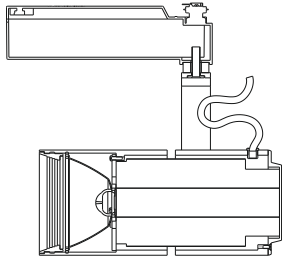

LED TRACK SPOT LIGHT

General info.

casing aluminum
CRI Ra >90
lamp color 2700K/3000K/4000K/6000K
installation 1 circuit / 3 line track

Net Weight 2.3kg