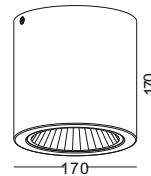

surface customizable

■ concrete grey paint similar to RAL7037