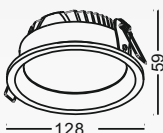

cut-out Dia115mm
CE IP20

code	casing	finishing	lamping	CRI	lumen	Beam/degree	LED color
GD932A-SL	aluminum	anodized silver	SMD 10W	Ra>80	1000lm	Acrylic cover	2700K/3000K /4000K/6000K
GD932A-GD	aluminum	anodized gold	SMD 10W	Ra>80	1000lm	Acrylic cover	2700K/3000K /4000K/6000K
GD932A-WT	aluminum	white paint	SMD 10W	Ra>80	1000lm	Acrylic cover	2700K/3000K /4000K/6000K

equal to 6 inch