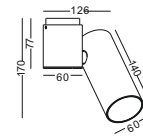

code **GDLSP180-WT**
casing aluminum / white painting
lamping COB 5W / Ra>90 /430LM
Beam 10/23/38 degree /
2700K/3000K/4000K/6000K
installation IP20
TRIAC dimming driver customizable
Check photometric on page001

surface customizable
black paint equal to RAL9011
concrete grey paint similar to RAL7037