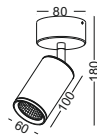

surface customizable

- black paint equal to RAL9011
- concrete grey paint similar to RAL7037

code **GDBL051**

casing aluminum / white painting

lamping COB 5W / Ra>90 /430LM

Beam 15/24/38/60 degree /

2700K/3000K/4000K/6000K

installation IP20

TRIAC dimming driver customizable

Check photometric on page001