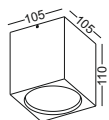

LED DOWNLIGHT
SURFACE MOUNT

code **GDL172-BK**

surface customizable white paint similar to RAL9003 concrete grey paint similar to RAL7037 anodized gold brushed

casing aluminum / anodized black / lamping SMD 10W / Ra>80 / 1000LM / acrylic cover / 2700K/3000K/4000K/6000K

installation IP20 check photometric on page 001