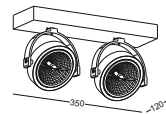

code **GD-LGD-SP129-BK**
casing aluminum / black painting
GD-LAMPing Ar111 2x35W /supplied with
philips halogen bulbs and
transformers
Beam 36 degree aluminum reflector
installation IP20

surface
customizable
concrete
grey paint
similar to
RAL7037