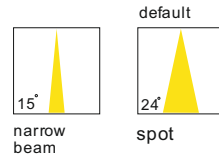

lens available

Order Code.	surface	lamping	Lumen	beam angle
GD-LSP176-SL-20W	anodized silver	CREE COB 1512 / 20W	1600 lm	15 / 24 degree
GD-LSP176-WT-20W	white paint	CREE COB 1512 / 20W	1600 lm	15 / 24 degree
GD-LSP176-BK-20W	black paint	CREE COB 1512 / 20W	1600 lm	15 / 24 degree
GD-LSP176-SL-25W	anodized silver	CREE COB 1816 / 25W	2000 lm	15 / 24 degree
GD-LSP176-WT-25W	white paint	CREE COB 1816 / 25W	2000 lm	15 / 24 degree
GD-LSP176-BK-25W	black paint	CREE COB 1816 / 25W	2000 lm	15 / 24 degree
GD-LSP176-SL-30W	anodized silver	CREE COB 1820 / 30W	2400 lm	15 / 24 degree
GD-LSP176-WT-30W	white paint	CREE COB 1820 / 30W	2400 lm	15 / 24 degree
GD-LSP176-BK-30W	black paint	CREE COB 1820 / 30W	2400 lm	15 / 24 degree

surface default

- anodized silver brushed circular
- white paint similar to RAL9003
- black paint equal to RAL9011

surface customizable

- concrete grey paint similar to RAL7037
- anodized gold brushed circular