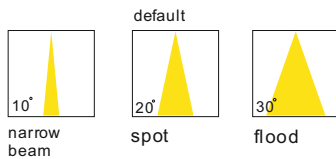

lens available

surface customizable
concrete grey paint similar to RAL7037
anodized gold sandblasted

code **GD-LSP190-BK**
casing aluminum
finishing anodized black
lamping CREE COB 1512
20 Watt
Lumens 1600LM
CRI Ra>90
Beam 10 / 20 / 30
lamp color 2700K/3000K/4000K/6000K
Input AC100-240V
installation single circuit/3 line track

Net Weight 1.26kg