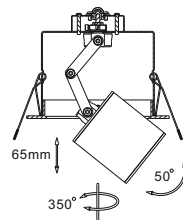

reflector available

narrow beam	spot	default flood	wide flood