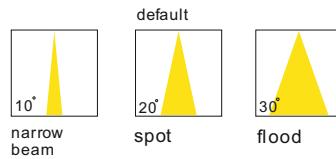

lens available

surface customizable
concrete grey paint similar to RAL7037
anodized gold sandblasted

code **GD-LSP190-WT**
casing aluminum
finishing white coated
lamping CREE COB 1512
20 Watt
Lumens 1600LM
CRI Ra>90
Beam 10 / 20 / 30
lamp color 2700K/3000K/4000K/6000K
Input AC100-240V
installation single circuit/3 line track

Net Weight 1.26kg