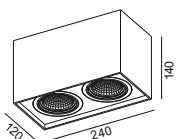

code **GDL177**

surface customizable ■ black paint equal to RAL9011 ■ concrete grey paint similar to RAL7037

casing aluminum / white painting / lamping COB 24W / Ra>90 / 1800LM / 15/24/38/60 degree / 2700K/3000K/4000K/6000K

installation ■ ⊕ CE ▽ IP20 check photometric on page 001