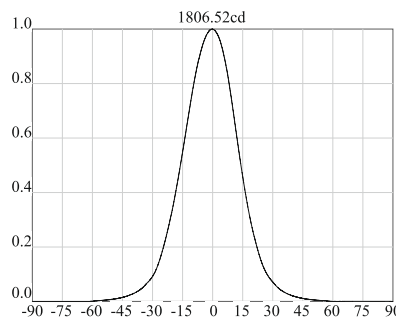

Beam 50 degree / check photometrics

lamp color 2700K / 3000K / 5000K

installation

test condition: ta 25 degree / 3000K

30.2 degree	distance (m)	lumen (lx)	diameter (m)
	1.0	1806.52	0.540
	2.0	451.63	1.079
	3.0	200.72	1.619
	4.0	112.91	2.159
	5.0	72.26	2.698
	6.0	50.18	3.238