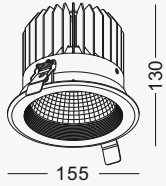

LED SPOT LIGHT HIGH POWER HIGH LUMENS

reflector available

surface customizable black paint equal to RAL9011 concrete grey paint similar to RAL7037

cut-out dia 140mm
IP20

code	casing	finishing	lamping	CRI	lumen	Beam/degree	LED color
GD207-20W	aluminum	white painting	CREE COB 1816 20W	Ra>90	1600lm	10/23/38	2700K/3000K /4000K/6000K
GD207-24W	aluminum	white painting	CREE COB 1816 24W	Ra>90	1920lm	10/23/38	2700K/3000K /4000K/6000K
GD207-28W	aluminum	white painting	CREE COB 1820 28W	Ra>90	2240lm	10/23/38	2700K/3000K /4000K/6000K