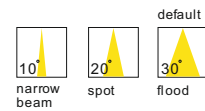

lens available