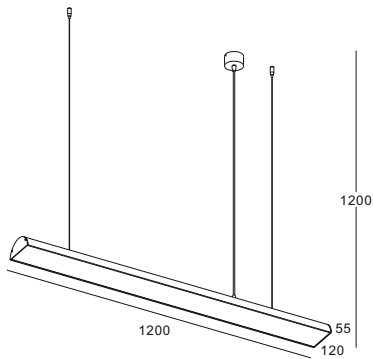

# OFFICE PENDANT LIGHT

- made by pure aluminum extrusion can be custom made into any length normal size will be 600mm/1200mm /1800mm/2400mm
- five surface color available three surface colors in stock
- 40W led per 1.2 meter long 20W led for 0.6 meter and so on
- Can be made to be more power double to 80W or other for the same length
- supplied with 1.2m hanging cable, electric wire, and connecting box