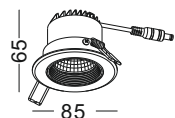

LED SPOT LIGHT

Datasheet

IP20