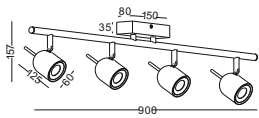

code **GDLSP222**

surface customizable ☐ white paint similar to RAL9003 ☐ concrete grey paint similar to RAL7037

casing aluminum / black painting / lamping LED 4x5W / Ra>90 / 1720LM / Beam 10/23/38 degree ☐ 2700K/3000K ☐ 4000K/6000K

installation ☐ ☐ ☐ ☐ ☐ IP20 TRIAC dimming driver customizable