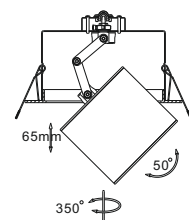

reflector available

narrow beam	spot	default flood	wide flood