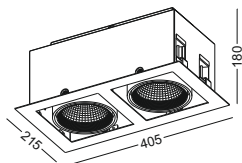

20W/24W/28W AVAILABLE

LASER-CUT COVER SHEET  
CAN BE CUSTOMIZED TO  
OTHER SHAPE

ONE OF THE BEST CHOICE  
FOR ARCHITECTURE  
LIGHTING

cut-out 180x180mm  
 IP20

code	casing	finishing	lamping	CRI	lumen	Beam/degree	LED color
GD211-20W	steel casing aluminum heat sink	white painting	CREE COB 1816 20W	Ra>90	1600lm	10/23/38	2700K/3000K /4000K/6000K
GD211-24W	steel casing aluminum heat sink	white painting	CREE COB 1816 24W	Ra>90	1920lm	10/23/38	2700K/3000K /4000K/6000K
GD211-28W	steel casing aluminum heat sink	white painting	CREE COB 1820 28W	Ra>90	2240lm	10/23/38	2700K/3000K /4000K/6000K