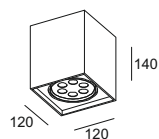

Beam 50 degree / check photometrics

lamp color 2700K / 3000K / 5000K

installation IP20

test condition: ta 25 degree / 3000K

distance (m)	lumen (lx)	diameter (m)
1.0	2978.02	0.506
2.0	744.50	1.012
3.0	330.89	1.518
4.0	186.13	2.024
5.0	119.12	2.530
6.0	82.72	3.036