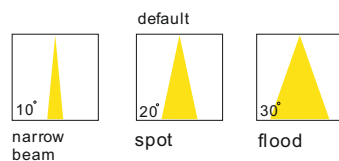

**▲** Net Weight 0.55kg

**lens available**

surface customizable **■** chrome plated  
**■** concrete grey paint similar to RAL7037

code **GD-LSP227-WT**

casing aluminum

finishing white painting

lamping COB 9W