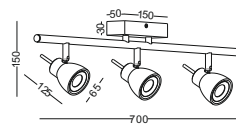

code **GDLSP219**

surface customizable ☐ white paint similar to RAL9003 ☐ concrete grey paint similar to RAL7037

casing aluminum / black painting / lamping LED 3x5W / Ra>90 / 1270LM / Beam 10/23/38 degree ☐ 2700K/3000K ☐ 4000K/6000K

installation ☐ ☐ ☐ ☐ ☐ IP20 TRIAC dimming driver customizable