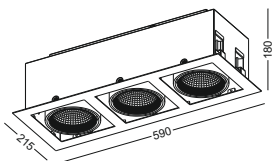

cut-out 550x180mm
IP20

code	casing	finishing	lamping	CRI	lumen	Beam/degree	LED color
GD213-20W	steel casing aluminum heat sink	white painting	CREE COB 1816 3X20W	Ra>90	4800lm	10/23/38	2700K/3000K /4000K/6000K
GD213-24W	steel casing aluminum heat sink	white painting	CREE COB 1816 3X24W	Ra>90	5760lm	10/23/38	2700K/3000K /4000K/6000K
GD213-28W	steel casing aluminum heat sink	white painting	CREE COB 1820 3X28W	Ra>90	6720lm	10/23/38	2700K/3000K /4000K/6000K