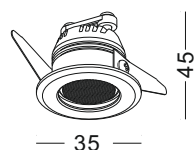

IP20

Dia 30mm

installed in groups

power-supply
not included

code	casing	finishing	lamping	CRI	lumen	Beam/degree	LED color
GD005A-WT	aluminum	white painting	LED 3W	Ra>80	120lm	10 / 20 / 30	2700K/3000K /4000K/6000K /red/green/blue
GD005A-BK	aluminum	anodized black	LED 3W	Ra>80	120lm	10 / 20 / 30	2700K/3000K /4000K/6000K /red/green/blue
GD005A-SL	aluminum	anodized silver	LED 3W	Ra>80	120lm	10 / 20 / 30	2700K/3000K /4000K/6000K /red/green/blue
GD005A-GD	aluminum	gold plated	LED 3W	Ra>80	120lm	10 / 20 / 30	2700K/3000K /4000K/6000K /red/green/blue