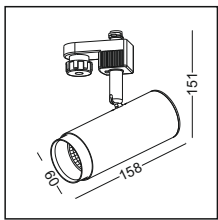

code **GD-LSP117**
casing aluminum
finishing white paint
lamping COB 5W
Lumens 430LM
CRI Ra>90
Beam 15 / 24 / 38 / 60 degree
lamp color 2700K/3000K/4000K/6000K
Input AC100-240V
installation single circuit/3 line track

IP20

Net Weight 0.42kg

reflector available