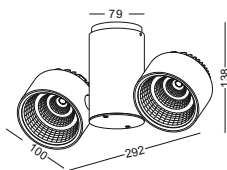

surface customizable

- black paint equal to RAL9011
- concrete grey paint similar to RAL7037