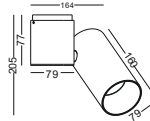

LED SPOT LIGHT SURFACE MOUNT

code **GDLSP181-WT**
casing aluminum / white painting
lamping COB 9W / Ra>90 /800LM
Beam 10/23/38 degree /
2700K/3000K/4000K/6000K
installation IP20
TRIAC dimming driver customizable
Check photometric on page001

surface customizable
black paint equal to RAL9011
concrete grey paint similar to RAL7037