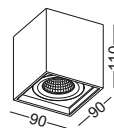

code **GDA173**
casing aluminum / black painting
lamping COB 5W / Ra>90 /430LM
Beam 15/24/38/60 degree
2700K/3000K/4000K/6000K
installation IP20

surface customizable

black paint equal to RAL9011 concrete grey paint similar to RAL7037