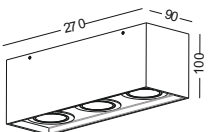

code **GDL003-BK**

casing aluminum / black painting / 3x Gu10 socket / bulb not included

installation IP20

surface customizable

concrete grey paint similar to RAL7037