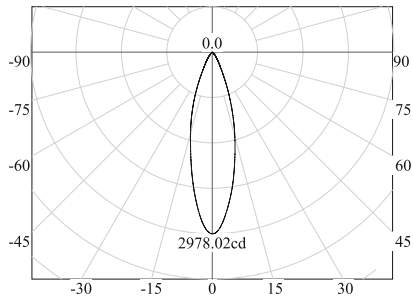

surface customizable

- black paint equal to RAL9011
- concrete grey paint similar to RAL7037
- anodized gold sandblasted
- anodized silver sandblasted

Equal to 8 inch
Cut-off Dia 190mm

code **GD410**

casing aluminum / white painting

lampping CREE COB 2520 / 42W

CRI Ra>90

Lumens 3300 lm (lamp output/3000K)

Beam wide flood / check photometrics

lamp color 2700K / 3000K / 5000K

installation IP20

cut-off dia190mm

test condition: ta 25 degree / 3000K