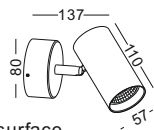

surface customizable

- anodized gold brushed circular
- concrete grey paint similar to RAL7037

code **GDLWA187-WT**

casing aluminum / white painting

lamping COB 5W / Ra>90 /430LM

Beam 15/24/38/60 degree /

2700K/3000K/4000K/6000K

installation IP20

TRIAC dimming driver customizable

Check photometric on page001