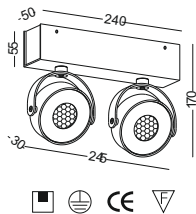

IP20

code **GDBL266-WT**
casing aluminum / white painting
lamping COB 2x9W / Ra>90 / 1440lm
2700K/3000K/4000K/6000K
Beam 10/20/30 degree
with 3mm honeycomb