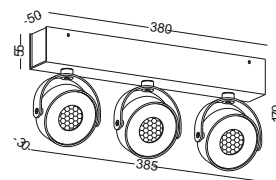

IP20

code **GDBL267-BK**
casing aluminum / black painting
lamping COB 3x9W / Ra>90 / 2160lm
2700K/3000K/4000K/6000K
Beam 10/20/30 degree
with 3mm honeycomb