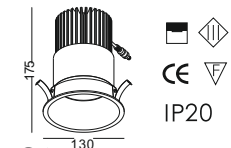

code	casing	finishing	lamping	CRI	lumen	LED color
GD991-GD	aluminum	anodized gold	COB 20W	Ra>90	1700lm	2700K/3000K /4000K/6000K

reflector available

cut-out dia 122mm

surface customizable

■ concrete grey paint similar to RAL7037