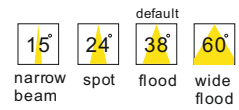

code	casing	finishing	lamping	CRI	lumen	LED color
GD991-GD	aluminum	anodized gold	COB 20W	Ra>90	1700lm	2700K/3000K /4000K/6000K

reflector available

cut-out dia 122mm

surface customizable

■ concrete grey paint similar to RAL7037