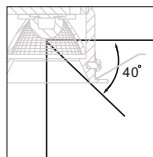

up to 40 degree shielding angle