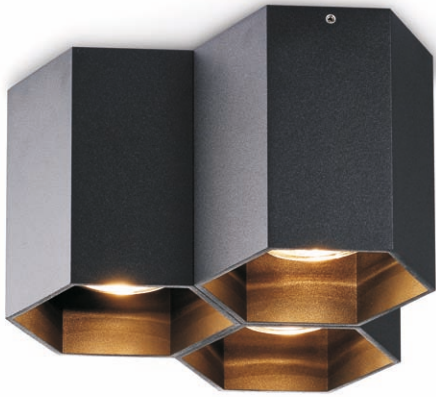

HEXAGON SERIES
Gu10 SOCKET
SURFACE
DOWNLIGHT

surface
customizable
■ concrete grey paint
similar to RAL7037

5W COB
GU10 LED
BULB
RECOMMENDED

code [GDL253B-BK](#) / [GDL253B-WT](#) / [GDL253B-GD](#) / [GDL253B-SL](#)

casing aluminum / black painting / white painting / anodized gold / anodized silver / lamping 3X Gu10 socket Max 50w / surface mount

installation IP20 / bulb not included / Gu10 5W LED Bulb recommended