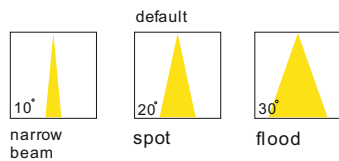

lens available