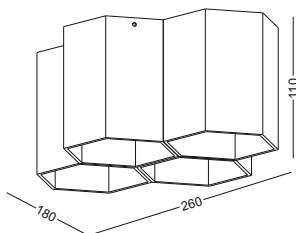

HEXAGON SERIES
Gu10 SOCKET
SURFACE
DOWNLIGHT

surface
customizable

concrete grey paint
similar to RAL7037

**5W COB
GU10 LED
BULB
RECOMMENDED**