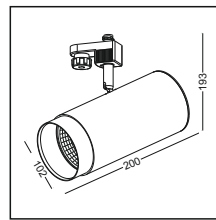

code **GD-LSP122**
casing aluminum
finishing white paint
lamping COB 12W
Lumens 900LM
CRI Ra>90
Beam 15 / 24 / 38 / 60 degree
lamp color 2700K/3000K/4000K/6000K
Input AC100-240V
installation single circuit/3 line track

IP20

Net Weight 1.08kg

reflector available