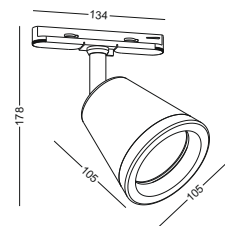

surface customizable

- chrome plated
- concrete grey paint similar to RAL7037