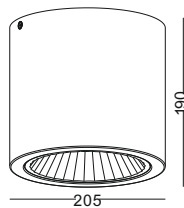

surface customizable

■ concrete grey paint similar to RAL7037