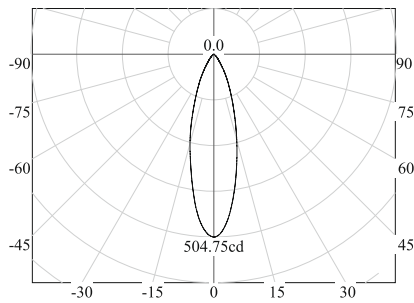

surface customizable

- black paint equal to RAL9011
- concrete grey paint similar to RAL7037
- anodized gold sandblasted
- anodized silver sandblasted

Equal to 4 inch
Cut-off Dia 90mm

code **GD406**

casing aluminum / white painting

lampping CREE COB 1507 / 6W

CRI Ra>90

Lumens 610 lm (lamp output/3000K)

Beam wide flood / check photometrics

lamp color 2700K / 3000K / 5000K

installation IP20

cut-off dia90mm

test condition: ta 25 degree / 3000K

distance (m)	lumen (lx)	diameter (m)
1.0	504.75	0.530
2.0	126.19	1.061
3.0	56.08	1.591
4.0	31.55	2.121
5.0	20.19	2.651
6.0	14.02	3.182