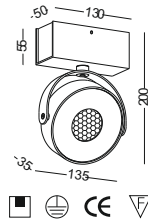

IP20

code **GDBL267-BK**  
 casing aluminum / black painting  
 lamping COB 3x9W / Ra>90 / 2160lm  
 2700K/3000K/4000K/6000K  
 Beam 10/20/30 degree  
 with 3mm honeycomb

IP20

code **GDBL268-WT**  
 casing aluminum / white painting  
 lamping COB 16W / Ra>90 / 1280lm  
 2700K/3000K/4000K/6000K  
 Beam 10/20/30 degree  
 with 3mm honeycomb