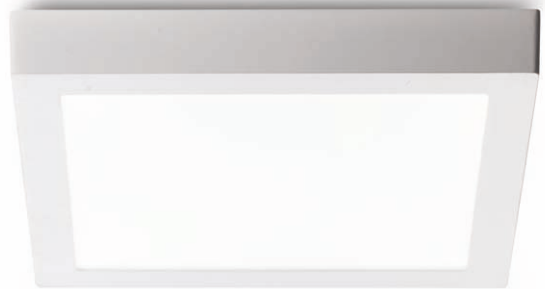

Mircrowave sensor customizable

TRIAC

Dimming customizable

DALI

0/1-10V

code **GDL203-WT**

surface customizable concrete grey paint similar to RAL7037

casing aluminum / white painting / lamping SMD 12W / Ra>80 / 1200LM / wide flood / 2700K/3000K/4000K/6000K

installation IP20 check photometric on page 001/ Customized to be Dimmable in TRIAC/DALI/0-10V

code **GDL204-WT**

surface customizable concrete grey paint similar to RAL7037

casing aluminum / white painting / lamping SMD 18W / Ra>80 / 1800LM / wide flood / 2700K/3000K/4000K/6000K

installation IP20 check photometric on page 001/ Customized to be Dimmable in TRIAC/DALI/0-10V

code **GDL205-WT**

surface customizable concrete grey paint similar to RAL7037

casing aluminum / white painting / lamping SMD 24W / Ra>80 / 2400LM / wide flood / 2700K/3000K/4000K/6000K

installation IP20 check photometric on page 001/ Customized to be Dimmable in TRIAC/DALI/0-10V