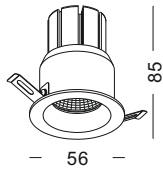

LED SPOT LIGHT

Datasheet

IP20

cut-out dia 50mm

code	casing	finishing	lamping	CRI	lumen	LED color	reflector available
GD992-BK	aluminum	black paint	COB 6W	Ra>90	500lm	2700K/3000K /4000K/6000K	 narrow beam spot
GD992-WT	aluminum	white paint	COB 6W	Ra>90	500lm	2700K/3000K /4000K/6000K	 narrow beam spot
GD992-GD	aluminum	anodized gold	COB 6W	Ra>90	500lm	2700K/3000K /4000K/6000K	 narrow beam spot
GD992-SL	aluminum	anodized silver	COB 6W	Ra>90	500lm	2700K/3000K /4000K/6000K	 narrow beam spot