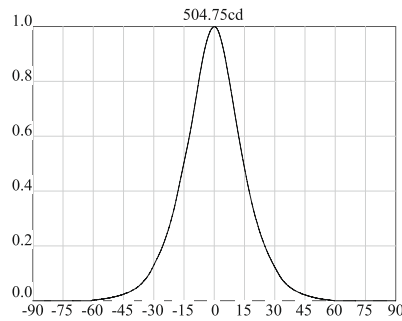

surface customizable

- black paint equal to RAL9011
- concrete grey paint similar to RAL7037
- anodized gold sandblasted
- anodized silver sandblasted

Equal to 4 inch
Cut-off Dia 90mm

code **GD406**

casing aluminum / white painting

lampping CREE COB 1507 / 6W

CRI Ra>90

Lumens 610 lm (lamp output/3000K)

Beam wide flood / check photometrics

lamp color 2700K / 3000K / 5000K

installation IP20

cut-off dia90mm

test condition: ta 25 degree / 3000K

distance (m)	lumen (lx)	diameter (m)
1.0	504.75	0.530
2.0	126.19	1.061
3.0	56.08	1.591
4.0	31.55	2.121
5.0	20.19	2.651
6.0	14.02	3.182