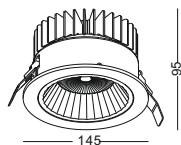

surface customizable

- black paint equal to RAL9011
- concrete grey paint similar to RAL7037
- anodized gold sandblasted
- anodized silver sandblasted

Equal to 6 inch
Cut-off Dia 135mm