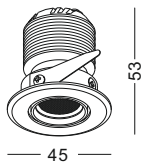

IP20

Dia 40mm

installed in groups/single
power-supply for single installation is included

code	casing	finishing	lamping	CRI	lumen	Beam/degree	LED color
GD001A-WT	aluminum	white painting	LED 3W	Ra>80	120lm	10 / 20 / 30	2700K/3000K /4000K/6000K /red/green/blue
GD001A-BK	aluminum	anodized black	LED 3W	Ra>80	120lm	10 / 20 / 30	2700K/3000K /4000K/6000K /red/green/blue
GD001A-SL	aluminum	anodized silver	LED 3W	Ra>80	120lm	10 / 20 / 30	2700K/3000K /4000K/6000K /red/green/blue
GD001A-GD	aluminum	gold plated	LED 3W	Ra>80	120lm	10 / 20 / 30	2700K/3000K /4000K/6000K /red/green/blue