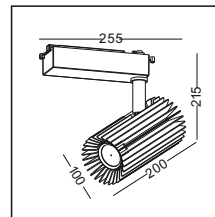

code **GD-LSP190-SL**
casing aluminum
finishing anodized silver
lamping CREE COB 1512
20 Watt
Lumens 1600LM
CRI Ra>90
Beam 10 / 20 / 30
lamp color 2700K/3000K/4000K/6000K
Input AC100-240V
installation single circuit/3 line track

Net Weight 1.26kg