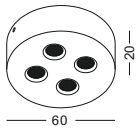

code **GDL234-SL**
casing aluminum / anodized silver
lamping LED 1W / Ra>80 /70LM
Beam 30 degree / 2700K/3000K /4000K/6000K
lamp input DC 12V/Parallel connection
max 300pcs
installation surface mount
■ ◆ CE ▽ IP20