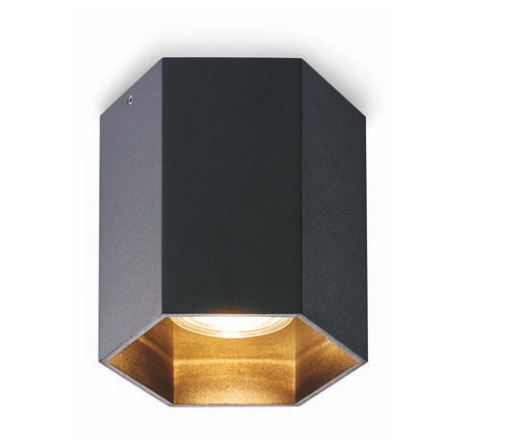

surface customizable

 black paint equal to RAL9011  concrete grey paint similar to RAL7037

**NEW  
GU10  
CASING  
DOWNLIGHT  
WALL/PENDENT  
HEXAGEN  
SERIES**

**HEXAGON SERIES  
Gu10 SOCKET  
SURFACE  
DOWNLIGHT**