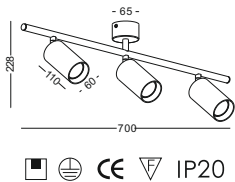

code **GDS003-WT**
casing aluminum / white painting
lamping 3XGU10 socket/supplied with
3 Gu10 5W led bulbs/ Ra>80
2700K/3000K/4000K/6000K
/1290lm
Beam 30 degree

surface customizable
■ concrete grey paint similar to RAL7037

reflector available default
Gu10 bulb can be easily changed **30°**
flood
lamp can also be supplied without led bulbs and only casing