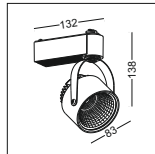

code **GD-LSP112**
casing aluminum
finishing white paint
lamping COB 9W
Lumens 800LM
CRI Ra>90
Beam 10 / 24 / 38 / 60 degree
lamp color 2700K/3000K/4000K/6000K
Input AC100-240V
installation single circuit/2 line track