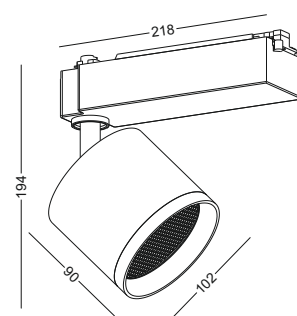

lens available