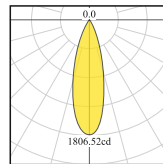

CREE COB and good reflector
makes a perfect light emission