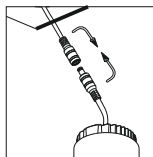

plug and lock connector between led and power-supply