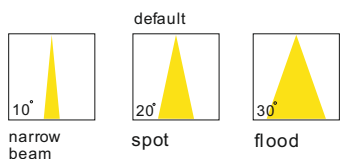

lens available