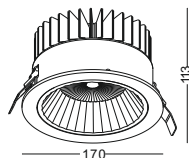

surface customizable

- black paint equal to RAL9011
- concrete grey paint similar to RAL7037
- anodized gold sandblasted
- anodized silver sandblasted

Equal to 7 inch
Cut-off Dia 155mm