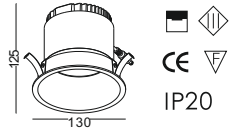

code	casing	finishing	lamping	CRI	lumen	LED color
GD990-GD	aluminum	anodized gold	COB 12W	Ra>90	900lm	2700K/3000K /4000K/6000K

reflector available

cut-out dia 122mm

surface customizable

■ concrete grey paint similar to RAL7037