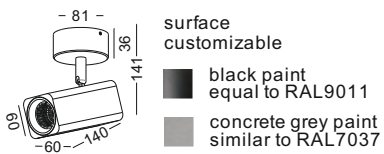

code **GDLSP168**
casing aluminum / white painting
lamping COB 5W / Ra>90 / 430LM
Beam 10/23/38 degree /
2700K/3000K/4000K/6000K
installation IP20
TRIAC dimming driver customizable
Check photometric on page001