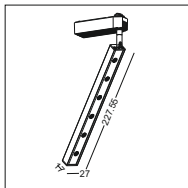

code **GD-LSP123**
casing aluminum
finishing anodized black
lamping LED 6W
Lumens 420LM
CRI Ra>80
Beam 10 / 20 / 30 degree
lamp color 2700K/3000K/4000K/6000K
Input AC100-240V
installation single circuit/2 line track

Net Weight 0.3kg