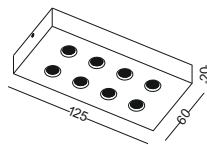

code **GDL236-GR**
casing aluminum / grey painting
lamping LED 2W / Ra>80 /140LM
Beam 30 degree / 2700K/3000K /4000K/6000K
lamp input DC 12V/Parallel connection
max 150pcs
installation surface mount
IP20