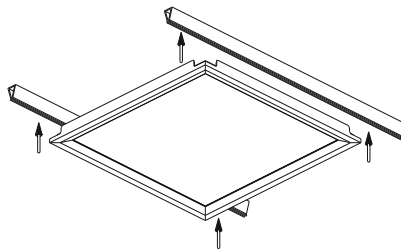

CE IP20

code **GD-LQL011-SL**
casing aluminum / Anodized silver
GD-LAMPing SMD 12W / Ra>80 /1200LM
Beam Acrylic diffuser
2700K/3000K/4000K/6000K
installation check installation guide

installed on a
kitchen/bathroom
300x300 grille
ceiling by tighten
up the keel

surface
customizable

- concrete grey paint similar to RAL7037
- white paint similar to RAL9003

CE IP20

code **GD-LQL012-SL**
casing aluminum / Anodized silver
GD-LAMPing SMD 24W / Ra>80 /2400LM
Beam Acrylic diffuser
2700K/3000K/4000K/6000K
installation check installation guide

installed on a
kitchen/bathroom
600x300 grille
ceiling by tighten
up the keel

surface
customizable

- concrete grey paint similar to RAL7037
- white paint similar to RAL9003