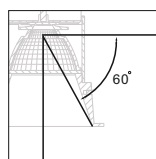

plug and lock connector between led and power-supply

GD988 up to 60 degree shielding angle

GD989 up to 57 degree shielding angle