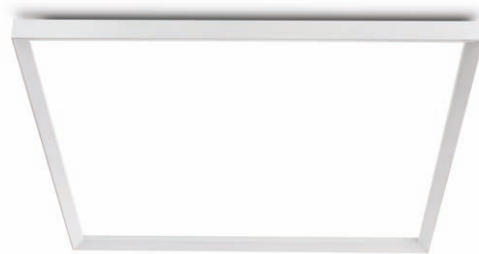

code GD-LQL001-BK / GD-LQL001-WT / GD-LQL001-SL casing aluminum / black / white / silver painting lamping SMD 48W / Ra>80 / 3840LM Beam Acrylic diffuser 2700K/3000K/4000K/6000K installation check installation guide	Hanging Installation/ Laying Down Installation/ Spring Clip Installation Supplied With All Installation Accessories	surface customizable concrete grey paint similar to RAL7037