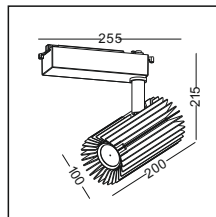

code **GD-LSP190-SL**
casing aluminum
finishing anodized silver
lamping CREE COB 1512
20 Watt
Lumens 1600LM
CRI Ra>90
Beam 10 / 20 / 30
lamp color 2700K/3000K/4000K/6000K
Input AC100-240V
installation single circuit/3 line track

Net Weight 1.26kg