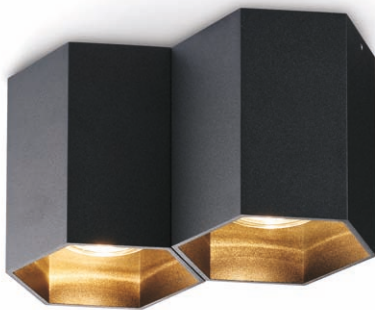

HEXAGON SERIES
Gu10 SOCKET
SURFACE
DOWNLIGHT

surface
customizable
■ concrete grey paint
similar to RAL7037

5W COB
GU10 LED
BULB
RECOMMENDED

code [GDL252-BK](#) / [GDL252-WT](#) / [GDL252-GD](#) / [GDL252-SL](#)

casing aluminum / black painting / white painting / anodized gold / anodized silver / lamping 2X Gu10 socket Max 50w / surface mount

installation IP20 / bulb not included / Gu10 5W LED Bulb recommended