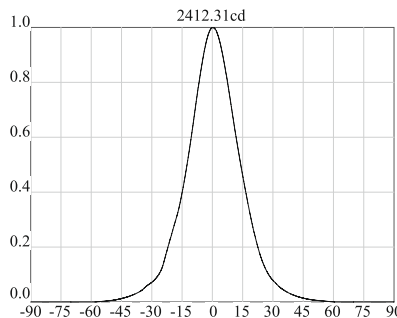

surface customizable

- black paint equal to RAL9011
- concrete grey paint similar to RAL7037
- anodized gold sandblasted
- anodized silver sandblasted

Equal to 7 inch
Cut-off Dia 155mm

code **GD409**

casing aluminum / white painting

lampping CREE COB 1820 / 28W

CRI Ra>90

Lumens 2500 lm (lamp output/3000K)

Beam wide flood / check photometrics

lamp color 2700K / 3000K / 5000K

installation IP20

cut-off dia155mm

test condition: ta 25 degree / 3000K