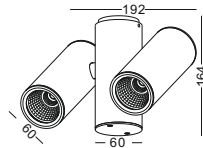

surface customizable
black paint equal to RAL9011
concrete grey paint similar to RAL7037

code **GDLSP126**
casing aluminum / white painting
lamping COB 2x5W / Ra>90 /860LM
Beam 15/24/38/60 degree /
2700K/3000K/4000K/6000K
installation IP20
TRIAC dimming driver customizable
Check photometric on page001