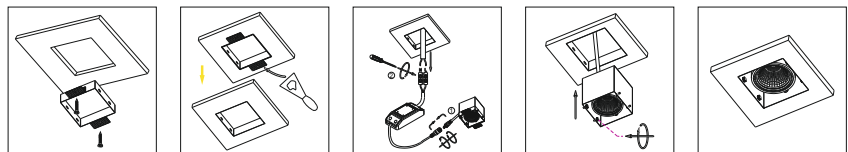

installation guide

surface customizable

- white paint similar to RAL9003
- concrete grey paint similar to RAL7037

reflector available

1. default
2. 10°

   narrow beam

   23°

   spot

   38°

   flood