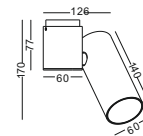

code **GDLSP180-SL**
casing aluminum / anodized silver
lamping COB 5W / Ra>90 /430LM
Beam 10/23/38 degree /
2700K/3000K/4000K/6000K
installation IP20
TRIAC dimming driver customizable
Check photometric on page001

surface customizable
black paint equal to RAL9011
concrete grey paint similar to RAL7037