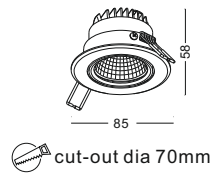

LED SPOT LIGHT

Datasheet

IP20