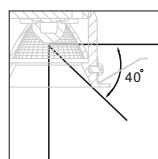

up to 40 degree shielding angle