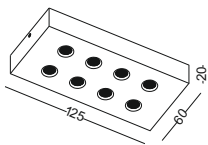

code **GDL236-SL**
casing aluminum / anodized silver
lamping LED 2W / Ra>80 /140LM
Beam 30 degree / 2700K/3000K /4000K/6000K
lamp input DC 12V/Parallel connection
max 150pcs
installation surface mount
IP20