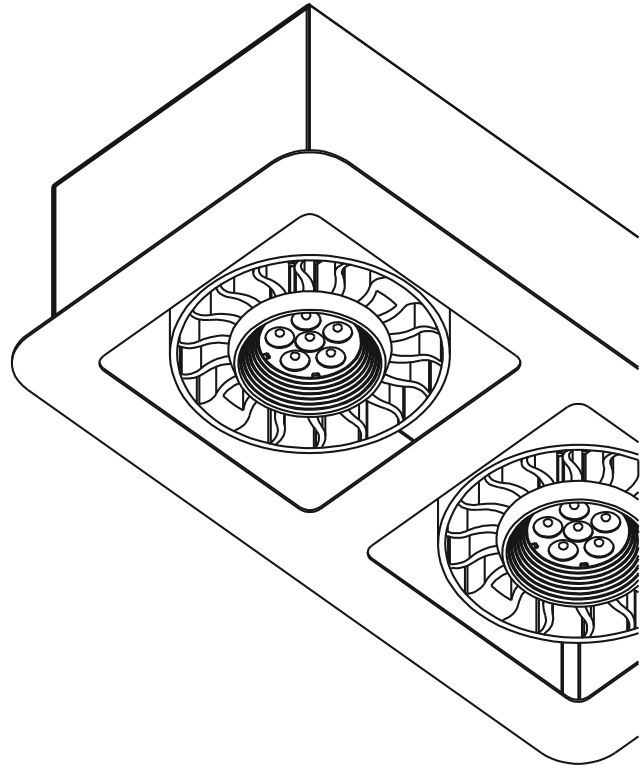

LED GRILLE LIGHTS