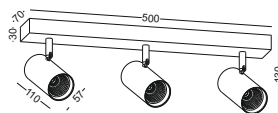

surface customizable
anodized gold
brushed circular
concrete grey paint
similar to RAL7037