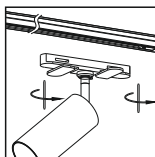

easy
track
installation
fast
and
stable