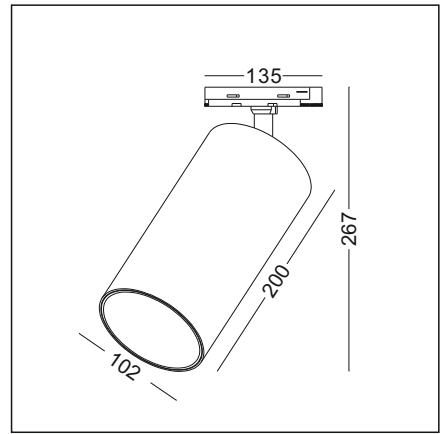

code **GDLSP177-WT**
GDLSP177-GD
GDLSP177-SL

casing aluminum
finishing white paint
    anodized gold
    anodized silver
lamping CREE COB 1304 / 5 Watt
Lumens 430LM
CRI Ra>90
Beam 10 / 23 / 38
lamp color 2700K/3000K/4000K/6000K
Input AC100-240V
installation single circuit/2 line track

▲ Net Weight 0.41kg

lens available

surface customizable

- anodized silver sandblasted
- black paint equal to RAL9011
- chrome plated
- concrete grey paint similar to RAL7037

code **GDLSP178-WT**
GDLSP178-GD
GDLSP178-SL

casing aluminum
finishing white paint
    anodized gold
    anodized silver
lamping CREE COB 1507 / 9 Watt
Lumens 800LM
CRI Ra>90
Beam 10 / 23 / 38
lamp color 2700K/3000K/4000K/6000K
Input AC100-240V
installation single circuit/2 line track

▲ Net Weight 0.7kg

lens available

surface customizable

- anodized silver sandblasted
- black paint equal to RAL9011
- chrome plated
- concrete grey paint similar to RAL7037

code **GDLSP179-WT**
GDLSP179-GD
GDLSP179-SL

casing aluminum
finishing white paint
    anodized gold
    anodized silver
lamping CREE COB 1507 / 12 Watt
Lumens 900LM
CRI Ra>90
Beam 10 / 23 / 38
lamp color 2700K/3000K/4000K/6000K
Input AC100-240V
installation single circuit/2 line track

▲ Net Weight 1.07kg

lens available

surface customizable

- anodized silver sandblasted
- black paint equal to RAL9011
- chrome plated
- concrete grey paint similar to RAL7037