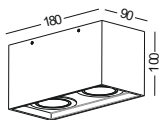

code **GDL002-WT**

casing aluminum / white painting / 2x Gu10 socket / bulb not included

installation IP20

surface customizable

concrete grey paint similar to RAL7037