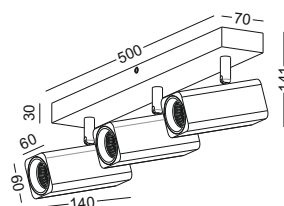

code **GDLSP169**
casing aluminum / white painting
lamping COB 2X5W / Ra>90 / 860LM
Beam 10/23/38 degree /
2700K/3000K/4000K/6000K
installation IP20
TRIAC dimming driver customizable
Check photometric on page001

surface customizable

- black paint equal to RAL9011
- concrete grey paint similar to RAL7037