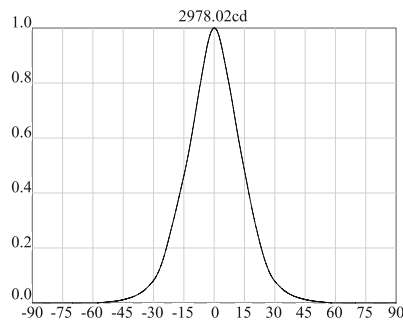

surface customizable

- black paint equal to RAL9011
- concrete grey paint similar to RAL7037
- anodized gold sandblasted
- anodized silver sandblasted

Equal to 8 inch
Cut-off Dia 190mm

code **GD410**

casing aluminum / white painting

lampping CREE COB 2520 / 42W

CRI Ra>90

Lumens 3300 lm (lamp output/3000K)

Beam wide flood / check photometrics

lamp color 2700K / 3000K / 5000K

installation IP20

cut-off dia190mm

test condition: ta 25 degree / 3000K