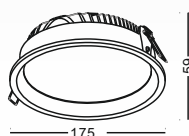

cut-out Dia160mm
CE IP20

code	casing	finishing	lamping	CRI	lumen	Beam/degree	LED color
GD934A-SL	aluminum	anodized silver	SMD 20W	Ra>80	2000lm	Acrylic cover	2700K/3000K /4000K/6000K
GD934A-GD	aluminum	anodized gold	SMD 20W	Ra>80	2000lm	Acrylic cover	2700K/3000K /4000K/6000K
GD934A-WT	aluminum	white paint	SMD 20W	Ra>80	2000lm	Acrylic cover	2700K/3000K /4000K/6000K