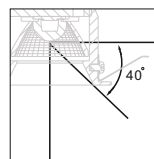

up to 40 degree shielding angle