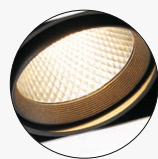

15mm aluminum
front cover and
reflector makes
45 degree
shielding angle