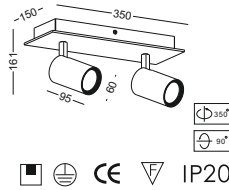

IP20

**2019  
NEW  
LED SPOT  
LIGHTS**

code **GDBL237-WT**  
 casing aluminum / white painting  
 lamping cob 5W / Ra>90 / 430LM  
 Beam 10 / 23 / 38 degree  
 2700K/3000K/4000K/6000K  
 installation ceiling surface mount