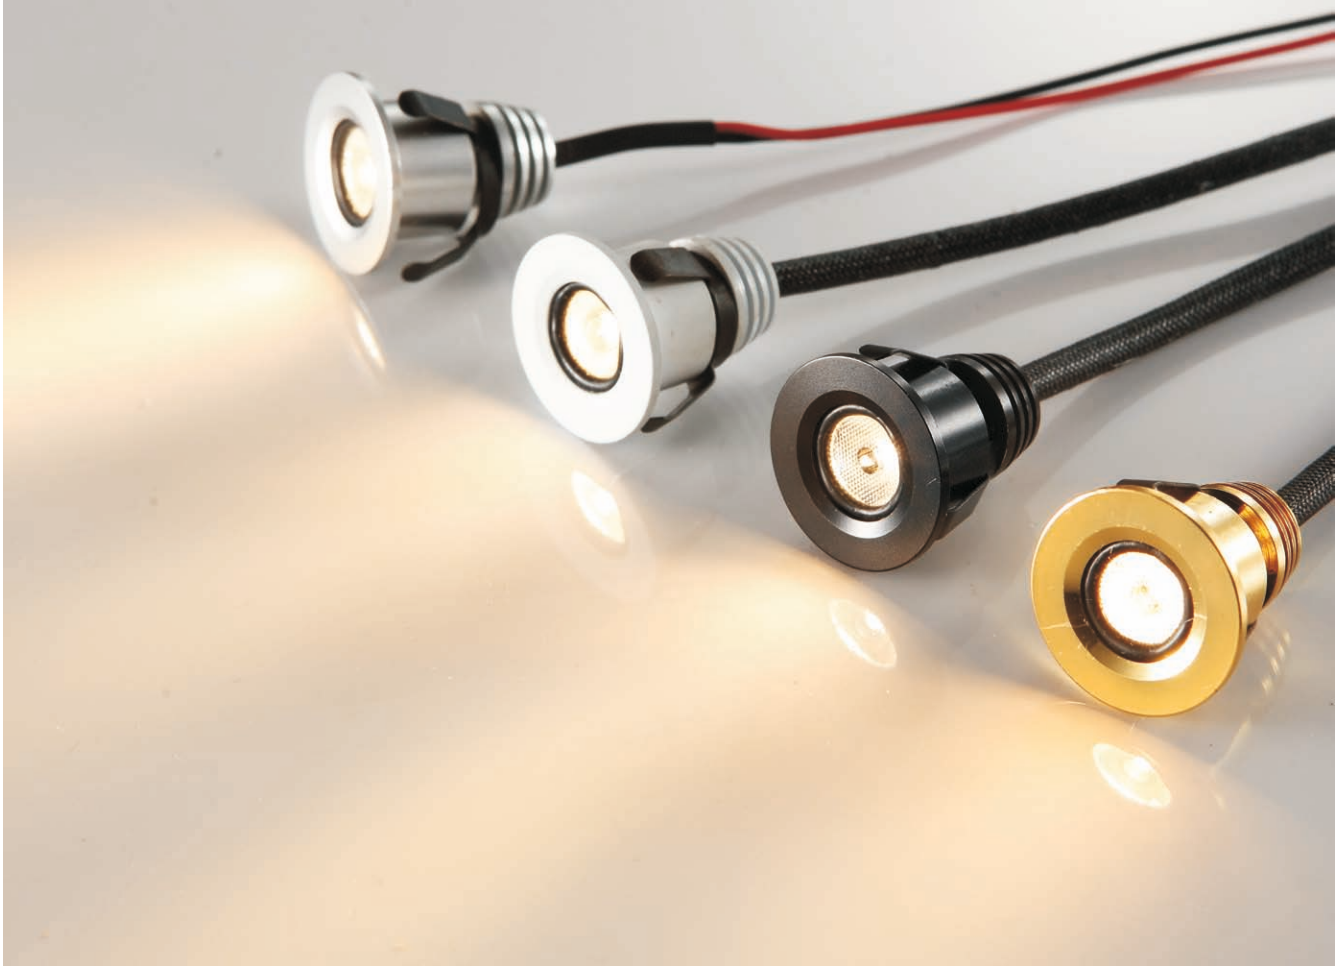

## LED DOT LIGHT

The effect of this little tiny thing is twinkling stars on the roof when you install amounts of those lights. The led inside the lamp emits directly down to the ground and with no lense or any optic components, the led chips are shinning with original lights, just like stars in the galaxy. We design this sery beacuse we want a roof like galaxy and the project effect proofs it to be real.

## LED MINI SPOT LIGHT

### LED DOT LIGHT

GD880A series is a updated version for GD880 series. Adding lens to the led chips, to prevent dazzle light directly from the led chips. Though its' light doesn't look light a shining star, it have got more soft light and give more light on the ground or objects on the ground. Installing those little fixtures by groups every other 30cm in the whole roof instead of installing a bigger recessed spot light every other 2 meter, it appears more fancy and attractive.