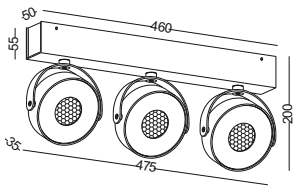

code **GDBL271-WT**
casing aluminum / white painting
lamping COB 3x16W / Ra>90 / 3840lm
2700K/3000K/4000K/6000K
Beam 10/20/30 degree
with 3mm honeycomb

IP20