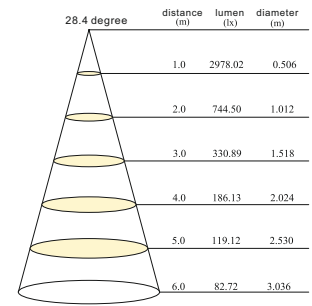

surface customizable

- black paint equal to RAL9011
- concrete grey paint similar to RAL7037
- anodized gold sandblasted
- anodized silver sandblasted

Equal to 8 inch
Cut-off Dia 190mm

code **GD410**

casing aluminum / white painting

lampping CREE COB 2520 / 42W

CRI Ra>90

Lumens 3300 lm (lamp output/3000K)

Beam wide flood / check photometrics

lamp color 2700K / 3000K / 5000K

installation IP20

cut-off dia190mm

test condition: ta 25 degree / 3000K