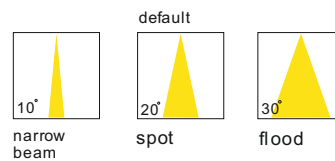

code **GD-LSP228-BK**

casing aluminum

finishing black painting

lamping COB 16W

Lumens 1280LM

CRI Ra>90

Beam 10/20/30 degree

with 3mm honeycomb

lamp color 2700K/3000K/4000K/6000K

Input AC220-240V

installation 3-line track

Net Weight 0.82 kg

lens available