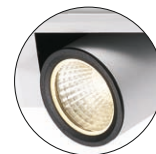

This series are remarkable for its' highly free rotating lamp head. Good solution for wall washing and signboard lighting