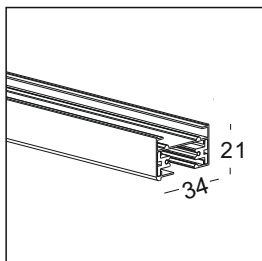

TRACK ACCESSORIES

tracks

Code	accessory type	length	color	head connector
TRC210WT	2 lines track (without earth connection)	1 Meter	white	included
TRC215WT	2 lines track (without earth connection)	1.5 Meter	white	included
TRC220WT	2 lines track (without earth connection)	2 Meter	white	included
TRC210BK	2 lines track (without earth connection)	1 Meter	black	included
TRC215BK	2 lines track (without earth connection)	1.5 Meter	black	included
TRC220BK	2 lines track (without earth connection)	2 Meter	black	included