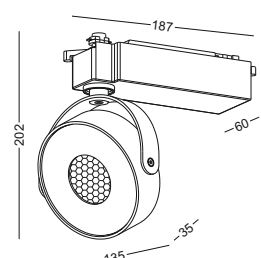

Beam 10/20/30 degree

with 3mm honeycomb

lamp color 2700K/3000K/4000K/6000K

Input AC220-240V

installation 3-line track

 Net Weight 0.82 kg

lens available

surface customizable  concrete grey paint similar to RAL7037