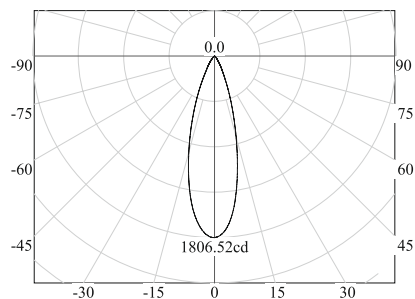

surface customizable

- black paint equal to RAL9011
- concrete grey paint similar to RAL7037
- anodized gold sandblasted
- anodized silver sandblasted

Equal to 6 inch
Cut-off Dia 135mm

code **GD408**

casing aluminum / white painting

lampping CREE COB 1816 / 20W

CRI Ra>90

Lumens 1950 lm (lamp output/3000K)

Beam wide flood / check photometrics

lamp color 2700K / 3000K / 5000K

installation IP20

cut-off dia135mm

test condition: ta 25 degree / 3000K

30.2 degree	distance (m)	lumen (lx)	diameter (m)
	1.0	1806.52	0.540
	2.0	451.63	1.079
	3.0	200.72	1.619
	4.0	112.91	2.159
	5.0	72.26	2.698
	6.0	50.18	3.238