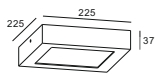

code **GDL204-BK**

surface customizable

■ concrete grey paint similar to RAL7037

casing aluminum / black painting / lamping SMD 18W / Ra>80 /1800LM / wide flood / 2700K/3000K/4000K/6000K

installation IP20 check photometric on page 001/ Customized to be Dimmable in TRIAC/DALI/0-10V