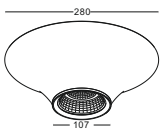

code **GDL053**

surface customizable black paint equal to RAL9011 concrete grey paint similar to RAL7037

casing aluminum / white painting / lamping COB 9W / Ra>90 / 800LM / 15/24/38/60 degree / 2700K/3000K/4000K/6000K

installation IP20 check photometric on page 001