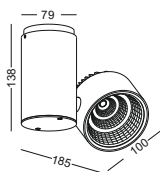

surface customizable

- black paint equal to RAL9011
- concrete grey paint similar to RAL7037

code **GDLSP129**

- casing aluminum / white painting
- lamping COB 12W / Ra>90 / 900LM
- Beam 15/24/38/60 degree / 2700K/3000K/4000K/6000K
- installation ☐ IP20
- TRIAC dimming driver customizable
- Check photometric on page001