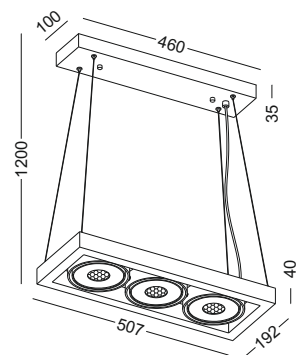

code **GD-LPL359**

surface customizable black paint equal to RAL9011 concrete grey paint similar to RAL7037

casing aluminum / white painting / lamping COB 3X12W / Ra>90 / 2700LM / Beam 10/20/30 degree / 2700K/3000K/4000K/6000K

installation IP20 lamp shade 507x192mm x 40mm 1.2meter cable / cable length customizable