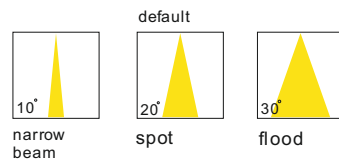

lens available