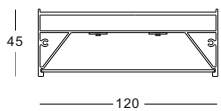

IP20

code	casing	finishing	lamping	CRI	lumen	diffuser	LED color
GD-LPL160-WT	aluminum	white paint	SMD 40W Ra>80	3200lm	Acrylic	2700K/3000K /4000K/6000K	
GD-LPL160-SL	aluminum	brushed silver	SMD 40W Ra>80	3200lm	Acrylic	2700K/3000K /4000K/6000K	
GD-LPL160-BK	aluminum	black paint	SMD 40W Ra>80	3200lm	Acrylic	2700K/3000K /4000K/6000K