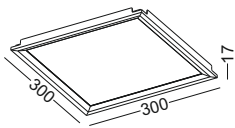

LED PANEL LIGHT
GD-SPECIALLY
FOR KITCHEN
OR BATH ROOF
300X300MM
AND 600X300MM

CE IP20

code **GD-LQL011-SL**
casing aluminum / Anodized silver
GD-LAMPing SMD 12W / Ra>80 /1200LM
Beam Acrylic diffuser
2700K/3000K/4000K/6000K
installation check installation guide

installed on a
kitchen/bathroom
300x300 grille
ceiling by tighten
up the keel

surface
customizable

- concrete grey paint similar to RAL7037
- white paint similar to RAL9003

CE IP20

code **GD-LQL012-SL**
casing aluminum / Anodized silver
GD-LAMPing SMD 24W / Ra>80 /2400LM
Beam Acrylic diffuser
2700K/3000K/4000K/6000K
installation check installation guide

installed on a
kitchen/bathroom
600x300 grille
ceiling by tighten
up the keel

surface
customizable

- concrete grey paint similar to RAL7037
- white paint similar to RAL9003