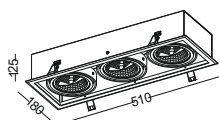

installation ■ ◆ CE ▽ IP20 ⚡ cut-out 334x162mm / supplied with philips halogen bulbs and transformers

code **GD-LDC977**

surface customizable ■ black paint equal to RAL9011 ■ concrete grey paint similar to RAL7037