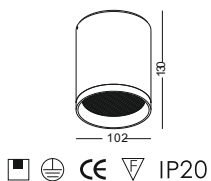

lens available