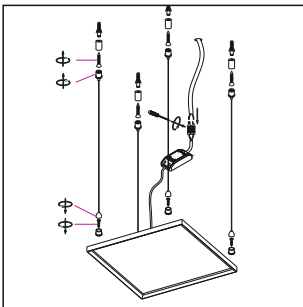

- Hanging installation for GD-LQL001/GD-LQL002
  1. find the accessory package,
    fix the four nuts to the panel ,
    measure the distance between nuts ,
    fix the hanging cable to the ceiling accordingly
  2. switch off the main
  2. connect the power-supply to the main
  3. connect the led panel to the diver with connector
  4. adjust the height of the panel.