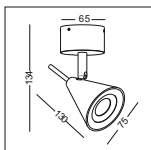

surface customizable
white paint similar to RAL9003
concrete grey paint similar to RAL7037

code **GDLSP212**
casing aluminum / black painting
lamping COB 5W / Ra>90 /430LM
Beam 10/23/38 degree /
2700K/3000K/4000K/6000K
installation IP20
TRIAC dimming driver customizable
Check photometric on page001