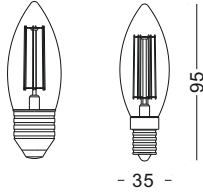

High Quality and performance LED EDISON CANDLE BULB

Constant current power-supply inside

No flicker problem

High performance light, RA>75, efficiency as much as

95lm per watt for GD-LAMP output

Supplied with well designed packing and labling

2W/4W/6W optional, 2 watt for decoration shadelier

4W/6W for main lighting purpose

GD-Specifications / details

Order code	socket	Watt	Lumens	CCT	CRI(Ra)	Input voltage	Package/cm
GD-LAM312-E14-WW	E14	2W	180lm	2800K	>75	AC90-265V	37X19X28/100pcs
GD-LAM312-E14-CW	E14	2W	180lm	6000K	>75	AC90-265V	37X19X28/100pcs
GD-LAM314-E14-WW	E14	4W	360lm	2800K	>75	AC90-265V	37X19X28/100pcs
GD-LAM314-E14-CW	E14	4W	540lm	6000K	>75	AC90-265V	37X19X28/100pcs
GD-LAM316-E14-WW	E14	6W	540lm	2800K	>75	AC90-265V	37X19X28/100pcs
GD-LAM316-E14-CW	E14	6W	540lm	6000K	>75	AC90-265V	37X19X28/100pcs
GD-LAM312-E27-WW	E27	2W	180lm	2800K	>75	AC90-265V	37X19X28/100pcs
GD-LAM312-E27-CW	E27	2W	180lm	6000K	>75	AC90-265V	37X19X28/100pcs
GD-LAM314-E27-WW	E27	4W	360lm	2800K	>75	AC90-265V	37X19X28/100pcs
GD-LAM314-E27-CW	E27	4W	540lm	6000K	>75	AC90-265V	37X19X28/100pcs
GD-LAM316-E27-WW	E27	6W	540lm	2800K	>75	AC90-265V	37X19X28/100pcs
GD-LAM316-E27-CW	E27	6W	540lm	6000K	>75	AC90-265V	37X19X28/100pcs