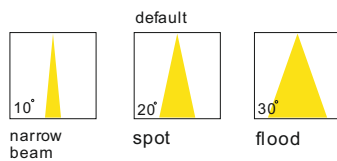

code **GD-LSP227-WT**

casing aluminum

finishing white painting

lamping COB 9W

Lumens 720LM

CRI Ra>90

Beam 10/20/30 degree

with 3mm honeycomb

lamp color 2700K/3000K/4000K/6000K

Input AC220-240V

installation 3-line track

Net Weight 0.82 kg

lens available