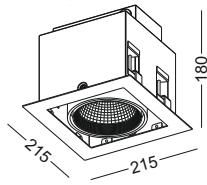

cut-out 180x180mm
IP20

code	casing	finishing	lamping	CRI	lumen	Beam/degree	LED color
GD211-20W	steel casing aluminum heat sink	white painting	CREE COB 1816 20W	Ra>90	1600lm	10/23/38	2700K/3000K /4000K/6000K
GD211-24W	steel casing aluminum heat sink	white painting	CREE COB 1816 24W	Ra>90	1920lm	10/23/38	2700K/3000K /4000K/6000K
GD211-28W	steel casing aluminum heat sink	white painting	CREE COB 1820 28W	Ra>90	2240lm	10/23/38	2700K/3000K /4000K/6000K